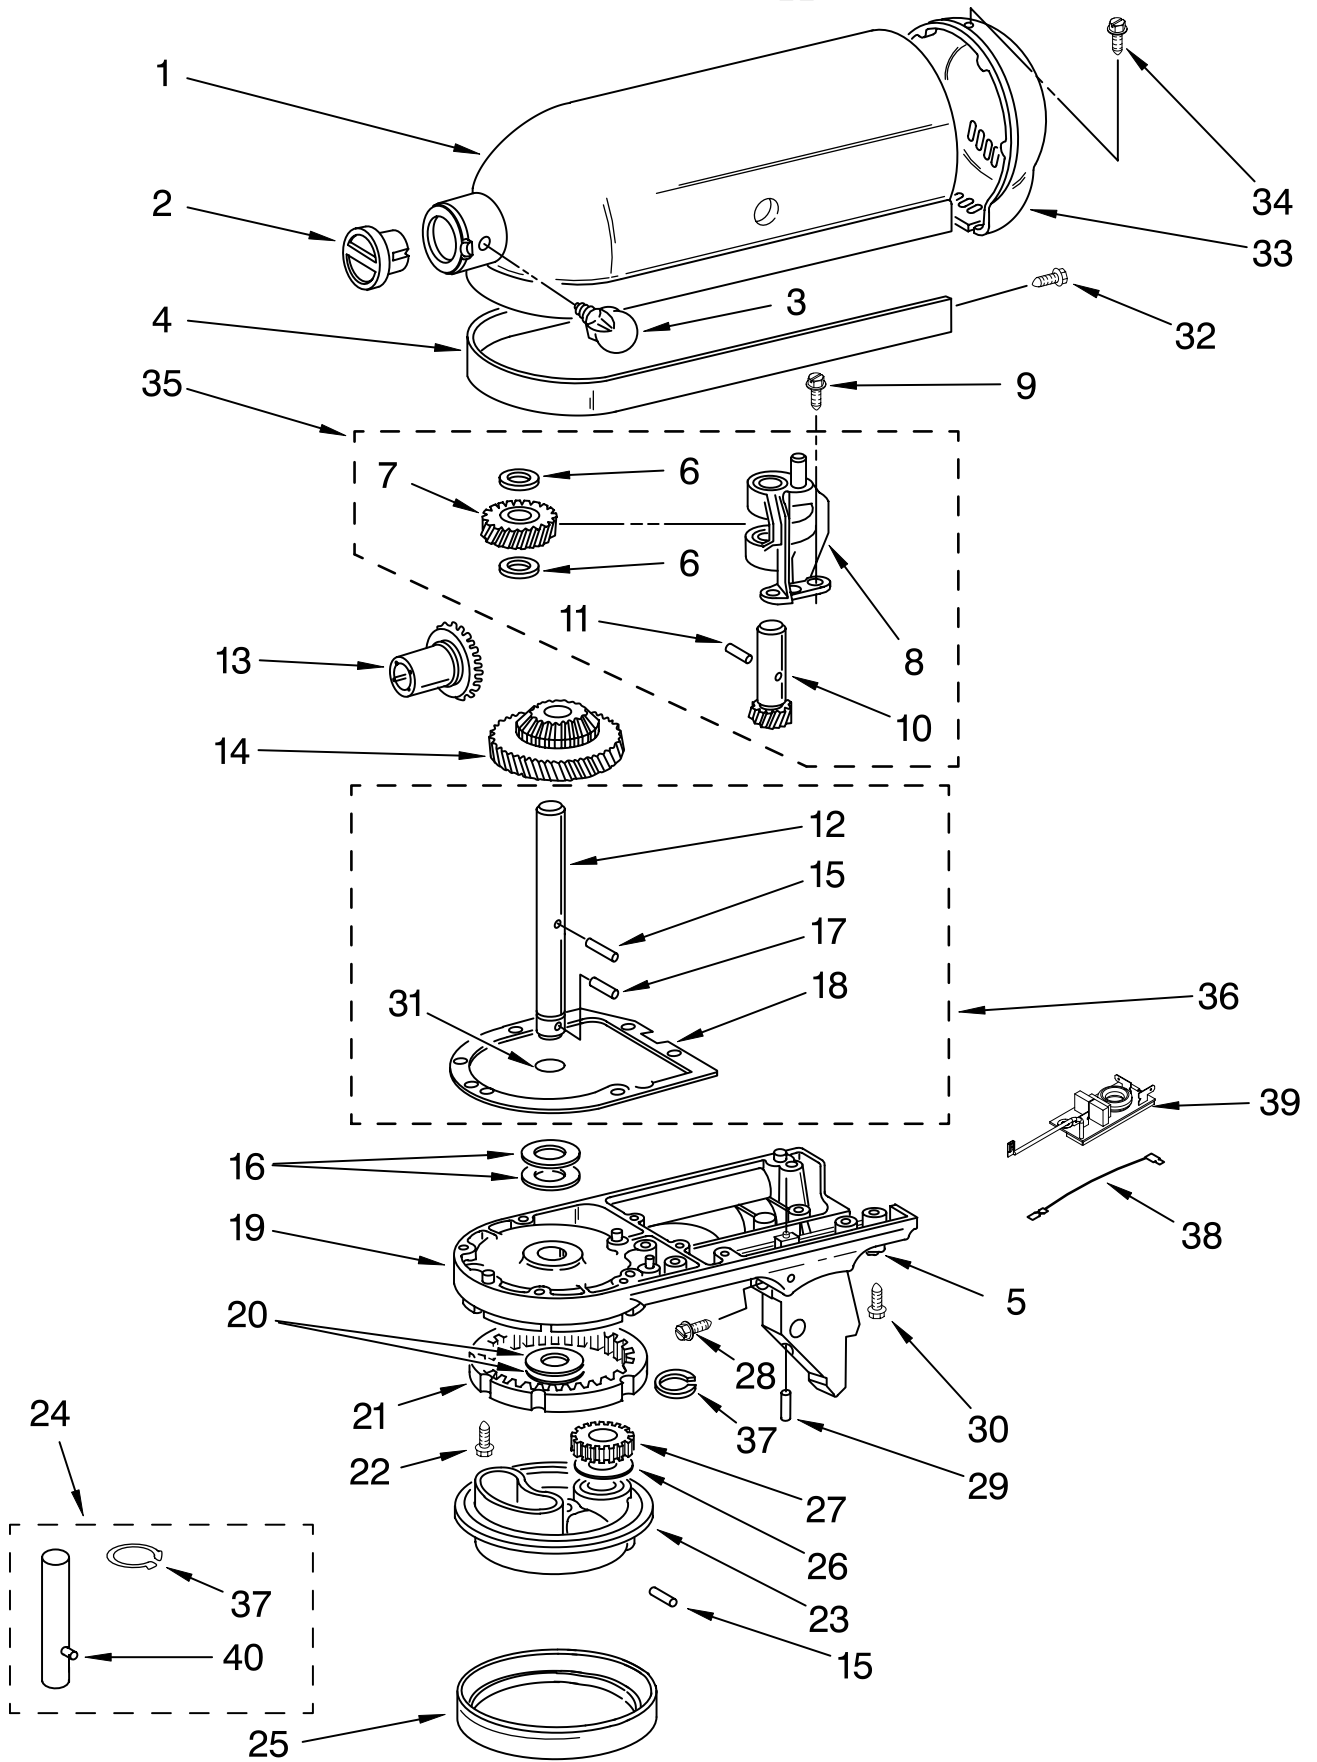

For Models: 5KSM150PSB__0

FOR ORDERING INFORMATION REFER TO PARTS PRICE LIST

CASE, GEARING AND PLANETARY UNIT

For Models: 5KSM150PSB__0

Illus. No.	Part No.	DESCRIPTION
1	**	Gearcase Motor Housing
2		Cap, Attachment Hub
	242765-2	Chrome
3		Thumb Screw
	240374	Black
4	**	Band, Trim
5	4159479	Lock Washer
6	3180161	Washer
7	4162897	Worm Gear
8	240308	Worm Gear Bracket And Bearing
9	3400022	Screw
10	240210-2	Shaft & Pinion
11	9705444	Pin
12	240026	Shaft, Vertical Center
13	9703907	Gear, Attachment Hub Bevel
14	9703905	Bevel Pinion
15	240018-1	Pin, Agitator Shaft
16	3180163	Washer
17	9705443	Pin, Groove
18	4162324	Gasket, Transmission Case
19	**	Lower Gear Case (Includes Items
20	3180163	Washer
21	9703904	Gear, Internal
22	103994	Screw
23	**	Planetary
24	3184052	Agitator Shaft
25		Ring, Planetary
	240285-2	Polished Finish
	240285	Standard Finish
26	3180160	Washer
27	9703903	Pinion, Gear
28	4160413	Screw
29	3400203	Screw, Set
30	3400025	Screw, Machine
31	67500-55	"O" Ring
32	311932	Screw
33	**	Cover, End
34	4162914	Screw
35	240309-2	Worm Gear Bracket and Gear
36	4160474	Center Shaft & "O" Ring
37	9703438	Ring
38	9702311	Lead, Filter Control Board
39	9705132	RFI Filter
40	9704677	Pin, Groove