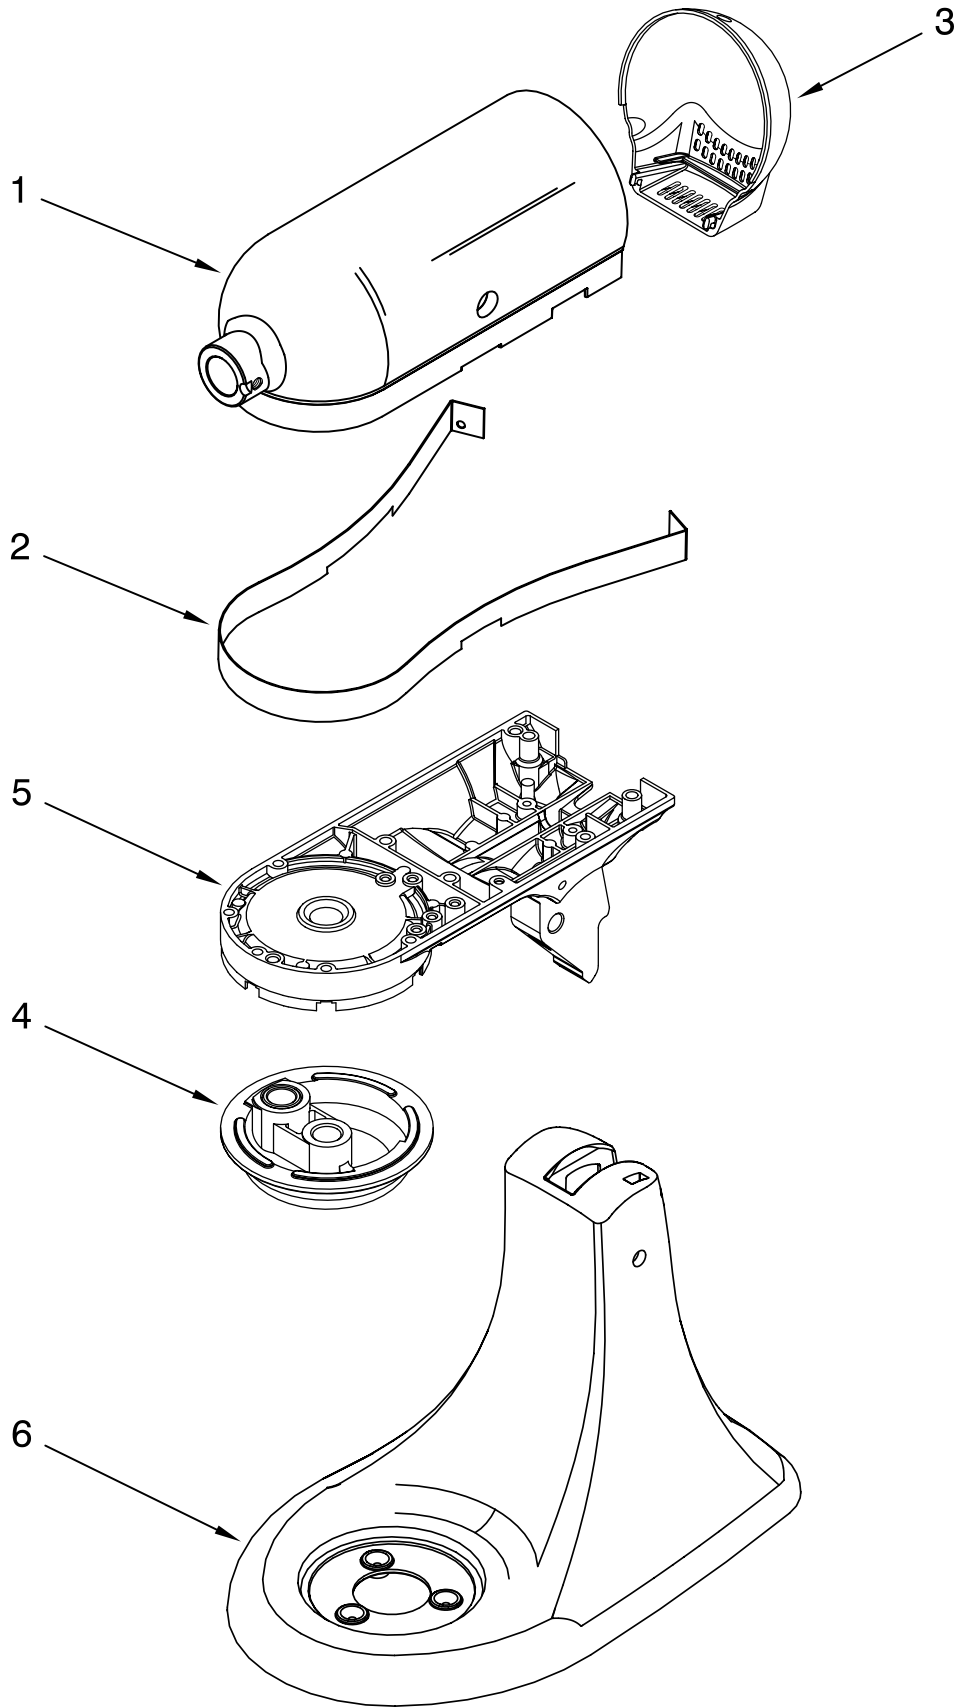

COLOR VARIATION PARTS

For Models: 5KSM150PSB_4

FOR ORDERING INFORMATION REFER TO PARTS PRICE LIST