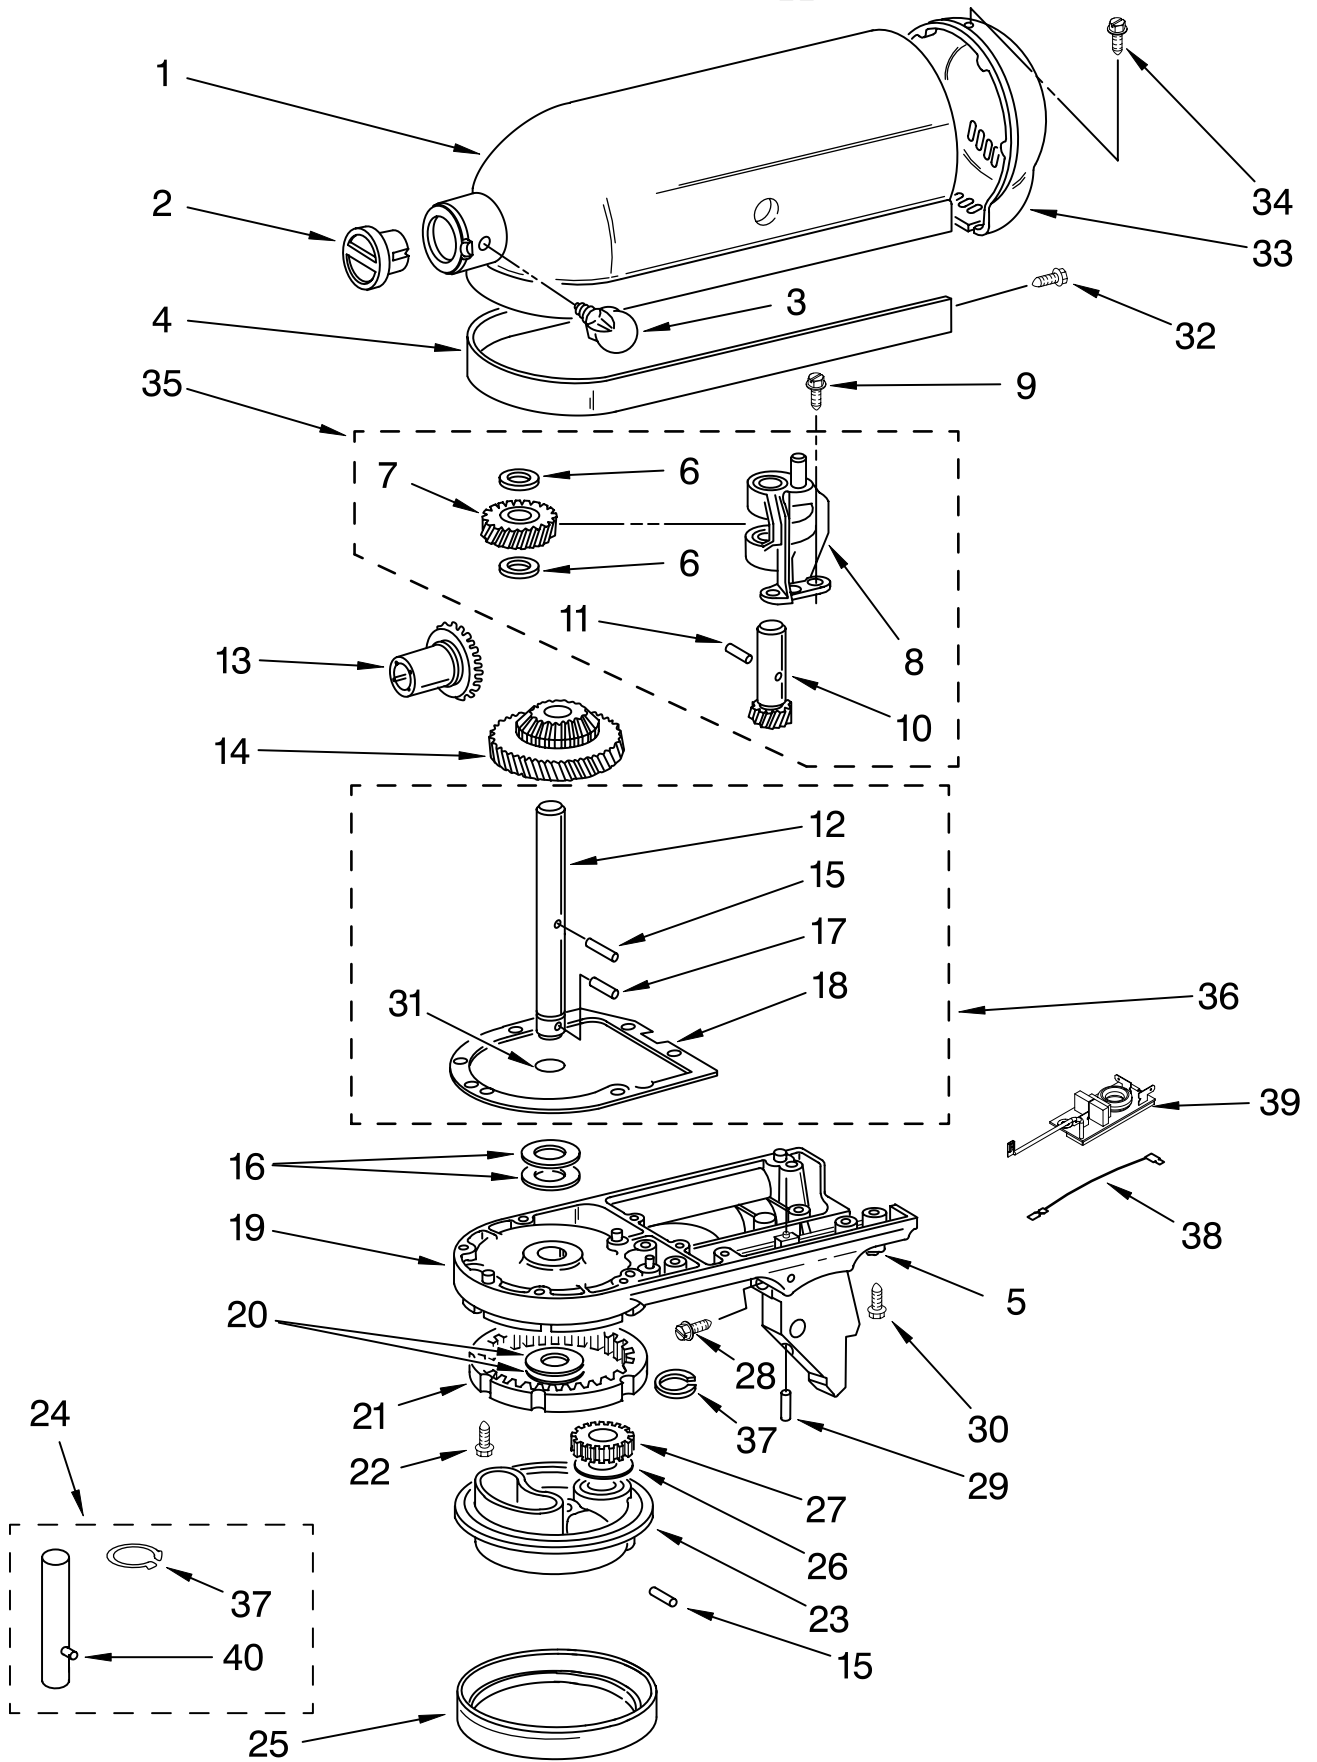

For Models: 5KSM150PSB__0

FOR ORDERING INFORMATION REFER TO PARTS PRICE LIST

CASE, GEARING AND PLANETARY UNIT

For Models: 5KSM150PSB__0

Illus. No.	Part No.	DESCRIPTION
1	**	Gearcase Motor Housing
2		Cap, Attachment Hub
3	242765-2	Chrome Thumb Screw
4	240374	Black Band, Trim
5	4159479	Lock Washer
6	3180161	Washer
7	4162897	Worm Gear
8	240308	Worm Gear Bracket And Bearing
9	3400022	Screw
10	240210-2	Shaft & Pinion
11	9705444	Pin
12	240026	Shaft, Vertical Center
13	9703907	Gear, Attachment Hub Bevel
14	9703905	Bevel Pinion
15	240018-1	Pin, Agitator Shaft
16	3180163	Washer
17	9705443	Pin, Groove
18	4162324	Gasket, Transmission Case
19	**	Lower Gear Case (Includes Items
20	3180163	Washer
21	9703904	Gear, Internal
22	103994	Screw
23	**	Planetary
24	3184052	Agitator Shaft
25		Ring, Planetary Polished Finish
	240285-2	Standard Finish
26	3180160	Washer
27	9703903	Pinion, Gear
28	4160413	Screw
29	3400203	Screw, Set
30	3400025	Screw, Machine
31	67500-55	"O" Ring
32	311932	Screw
33	**	Cover, End
34	4162914	Screw
35	240309-2	Worm Gear Bracket and Gear
36	4160474	Center Shaft & "O" Ring
37	9703438	Ring
38	9702311	Lead, Filter Control Board
39	9705132	RFI Filter
40	9704677	Pin, Groove