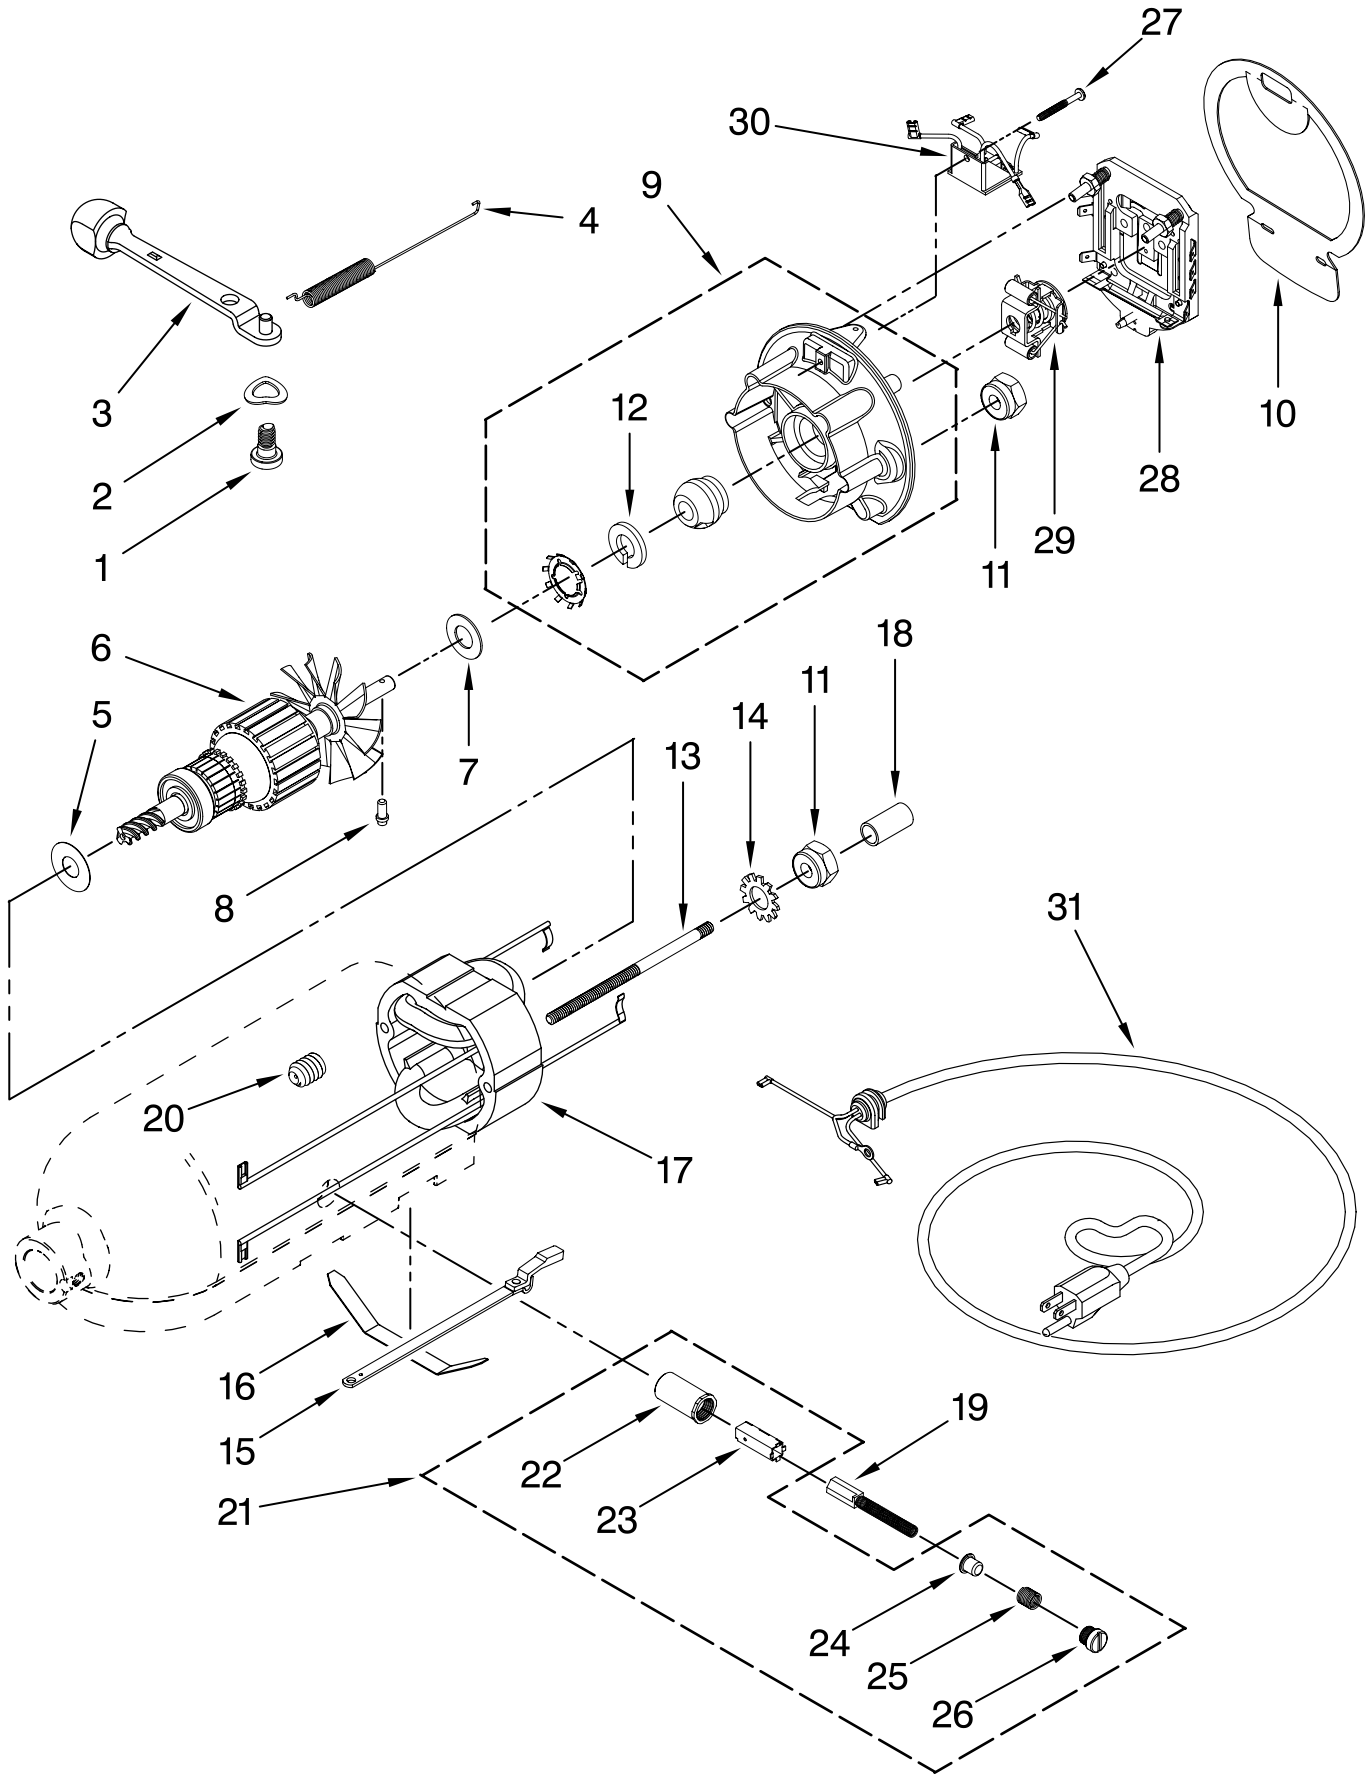

MOTOR AND CONTROL PARTS

For Models: 5KSM150PSC_0

FOR ORDERING INFORMATION REFER TO PARTS PRICE LIST

MOTOR AND CONTROL PARTS

For Models: 5KSM150PSC__0

Illus. No.	Part No.	DESCRIPTION
1	110679	Screw, Pivot
2	116241	Washer, Spring
3		Lever, Speed Control Assy
	9709276	Black
4	3183680	Spring, Control Plate
5	9704324	Washer, Ball Bearing (Front)
6	9708316	Armature & Bearing
7	3180162	Washer
8	16998	Stud, Governor Drive
9	3180526	Bracket, Bearing Assembly
10	240775-1	Seal, End
11	W10131078	Nut
12	3180238	Washer
13	240769	Screw
14	W10068270	Washer
15	3184176	Speed Link & Cam
16	240205	Spring, Flat
17	9701670	Field Assembly
18	4162634	Sleeve, Motor Stud
19	9706416	Brush, Carbon
20	9707926	Screw, Set
21	W10260958	Brush Holder
22	3179908	Housing, Brush Holder
23	240680	Insert, Brush Holder
24	116286	Cap, Spring Seat
25	116287	Spring, Cap
26		Cap, Brush Holder
	3184212	Black
27	W10068260	Screw
28	W10119326	Control Plate Assy
29	17830	Governor Assembly
30	W10217542	Phase Control Brd
31		Cord, Power/China
	W10240586	Black

FOR ORDERING INFORMATION REFER TO PARTS PRICE LIST