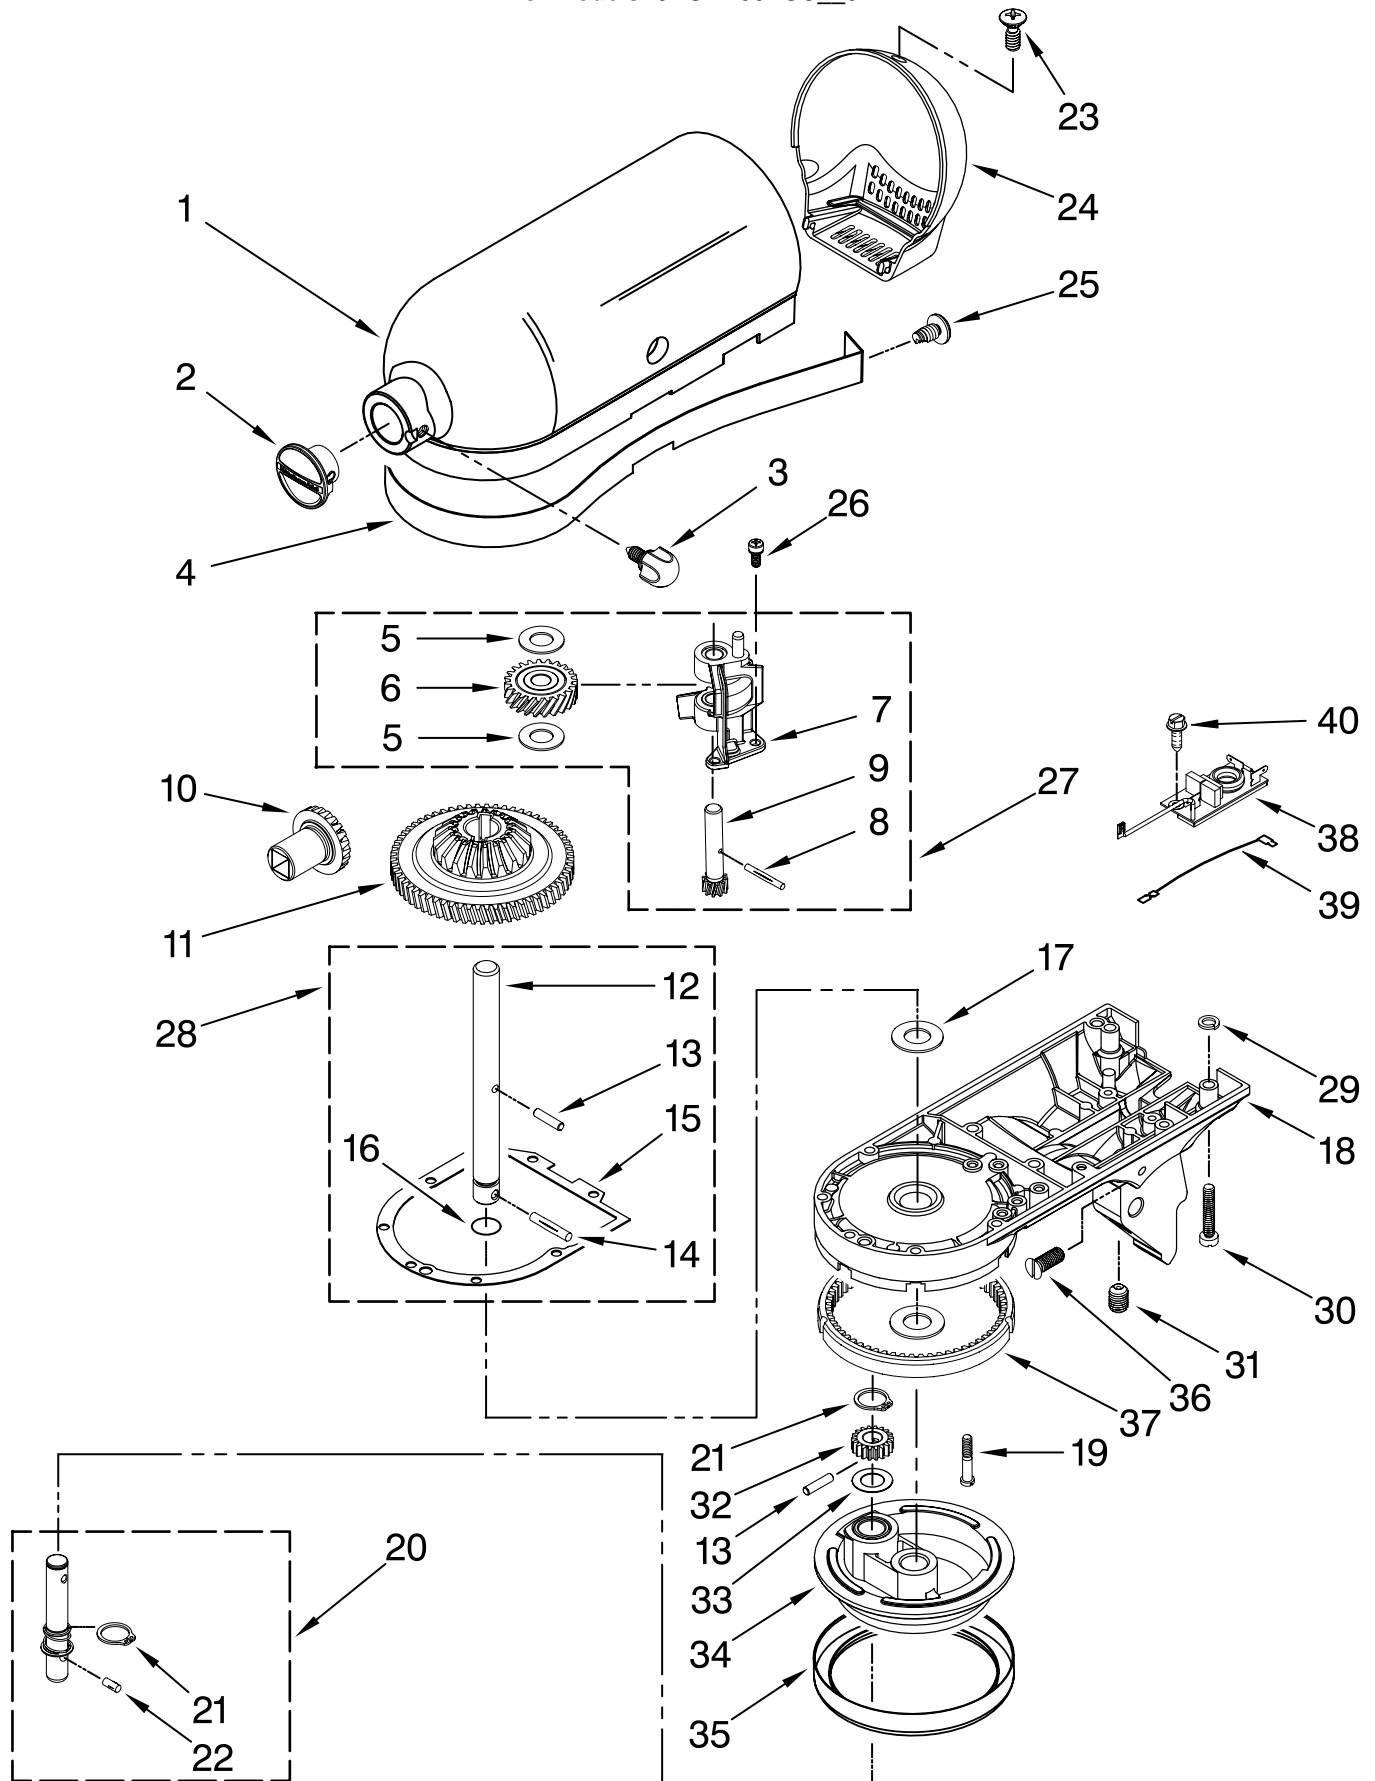

CASE, GEARING AND PLANETARY UNIT

For Models: 5KSM150PSC_0

FOR ORDERING INFORMATION REFER TO PARTS PRICE LIST

CASE, GEARING AND PLANETARY UNIT

For Models: 5KSM150PSC__0

Illus. No.	Part No.	DESCRIPTION
1	**	Gearcase Motor Housing
2		Cap, Attachment Hub
	242765-2	Chrome
3		Thumb Screw
	9709194	Black
4	**	Band, Trim
5	3180161	Washer
6	W10112253	Gear, Worm
7	240308	Bracket, Worm Gear and Bearing
8	9705444	Pin
9	240210-2	Shaft & Pinion
10	9705130	Gear, Attachment Hub Level
11	9709627	Bevel Pinion Center Gear
12	240026	Shaft, Vertical Center
13	240018-1	Pin (Vertical Center Shaft)
14	9705443	Pin, Groove
15	4162324	Gasket, Transmissn
16	67500-55	O-Ring
17	3180163	Washer
18	**	Lower Gearcase
19	103994	Screw
20	3184052	Shaft, Agitator
21	9703438	Ring, Retaining
22	9704677	Pin, Groove
23	4162914	Screw
24	**	Cover, End
25	311932	Screw
26	3400022	Screw
27	240309-2	Gear, Worm and Bracket
28	4160474	Shaft, Center & O-Ring
29	8533914	Washer, Spring Lock
30	3400025	Screw
31	3400203	Screw, Set
32	9703903	Pinion, Gear Agitator Shaft
33	9706090	Washer
34	**	Planetary
35		Ring, Planetary Drip
	240285	Standard
	240285-2	Polished (for NK)
36	89411	Screw, Adjusting
37	9703904	Gear, Internal
38	9705132	RFI Filter
39	9702311	Lead, Filter
40	3184086	Screw

**Refer to Pages 2 & 3

FOR ORDERING INFORMATION REFER TO PARTS PRICE LIST