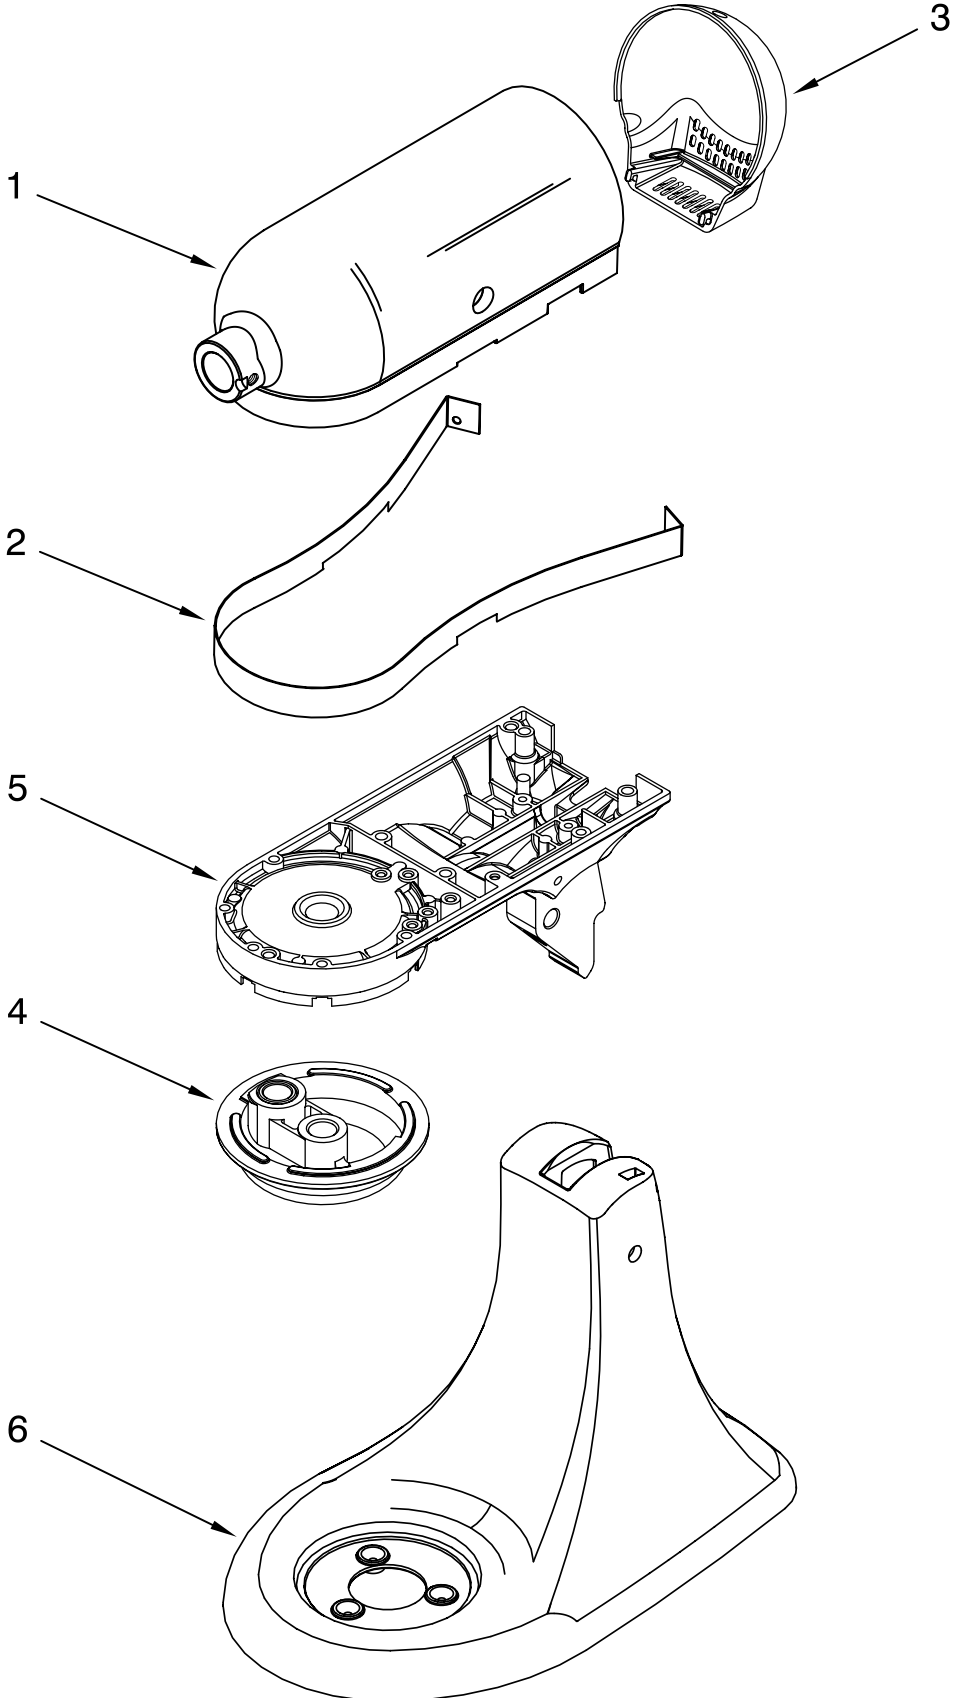

COLOR VARIATION PARTS

For Models: 5KSM150PSC_0

FOR ORDERING INFORMATION REFER TO PARTS PRICE LIST