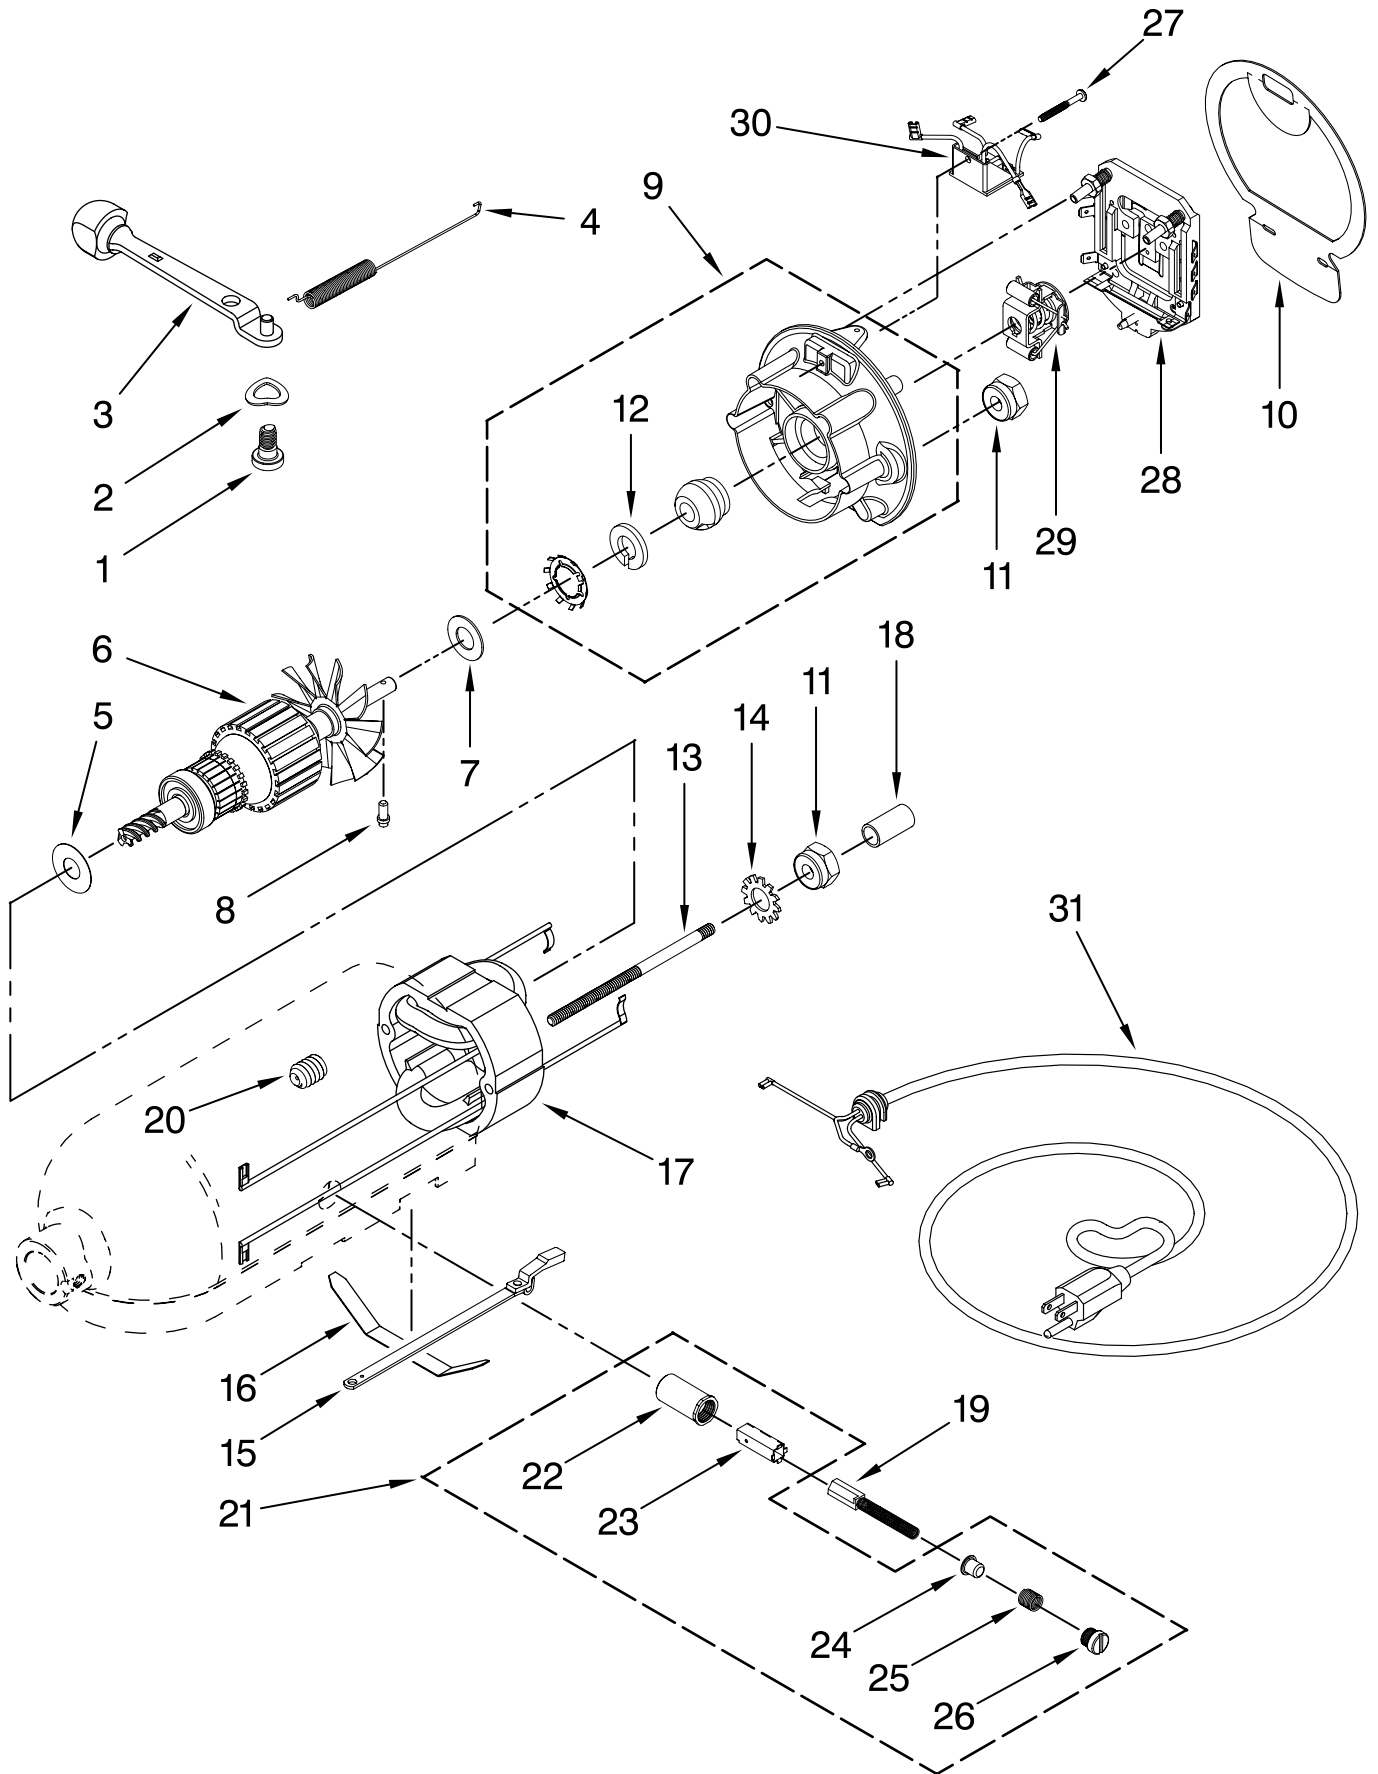

MOTOR AND CONTROL PARTS

For Models: 5KSM150PSC_0

FOR ORDERING INFORMATION REFER TO PARTS PRICE LIST

MOTOR AND CONTROL PARTS

For Models: 5KSM150PSC__0

Illus. No.	Part No.	DESCRIPTION
1	110679	Screw, Pivot
2	116241	Washer, Spring
3		Lever, Speed Control Assy
	9709276	Black
4	3183680	Spring, Control Plate
5	9704324	Washer, Ball Bearing (Front)
6	9708316	Armature & Bearing
7	3180162	Washer
8	16998	Stud, Governor Drive
9	3180526	Bracket, Bearing Assembly
10	240775-1	Seal, End
11	W10131078	Nut
12	3180238	Washer
13	240769	Screw
14	W10068270	Washer
15	3184176	Speed Link & Cam
16	240205	Spring, Flat
17	9701670	Field Assembly
18	4162634	Sleeve, Motor Stud
19	9706416	Brush, Carbon
20	9707926	Screw, Set
21	W10260958	Brush Holder
22	3179908	Housing, Brush Holder
23	240680	Insert, Brush Holder
24	116286	Cap, Spring Seat
25	116287	Spring, Cap
26		Cap, Brush Holder
	3184212	Black
27	W10068260	Screw
28	W10119326	Control Plate Assy
29	17830	Governor Assembly
30	W10217542	Phase Control Brd
31		Cord, Power/China
	W10240586	Black

FOR ORDERING INFORMATION REFER TO PARTS PRICE LIST