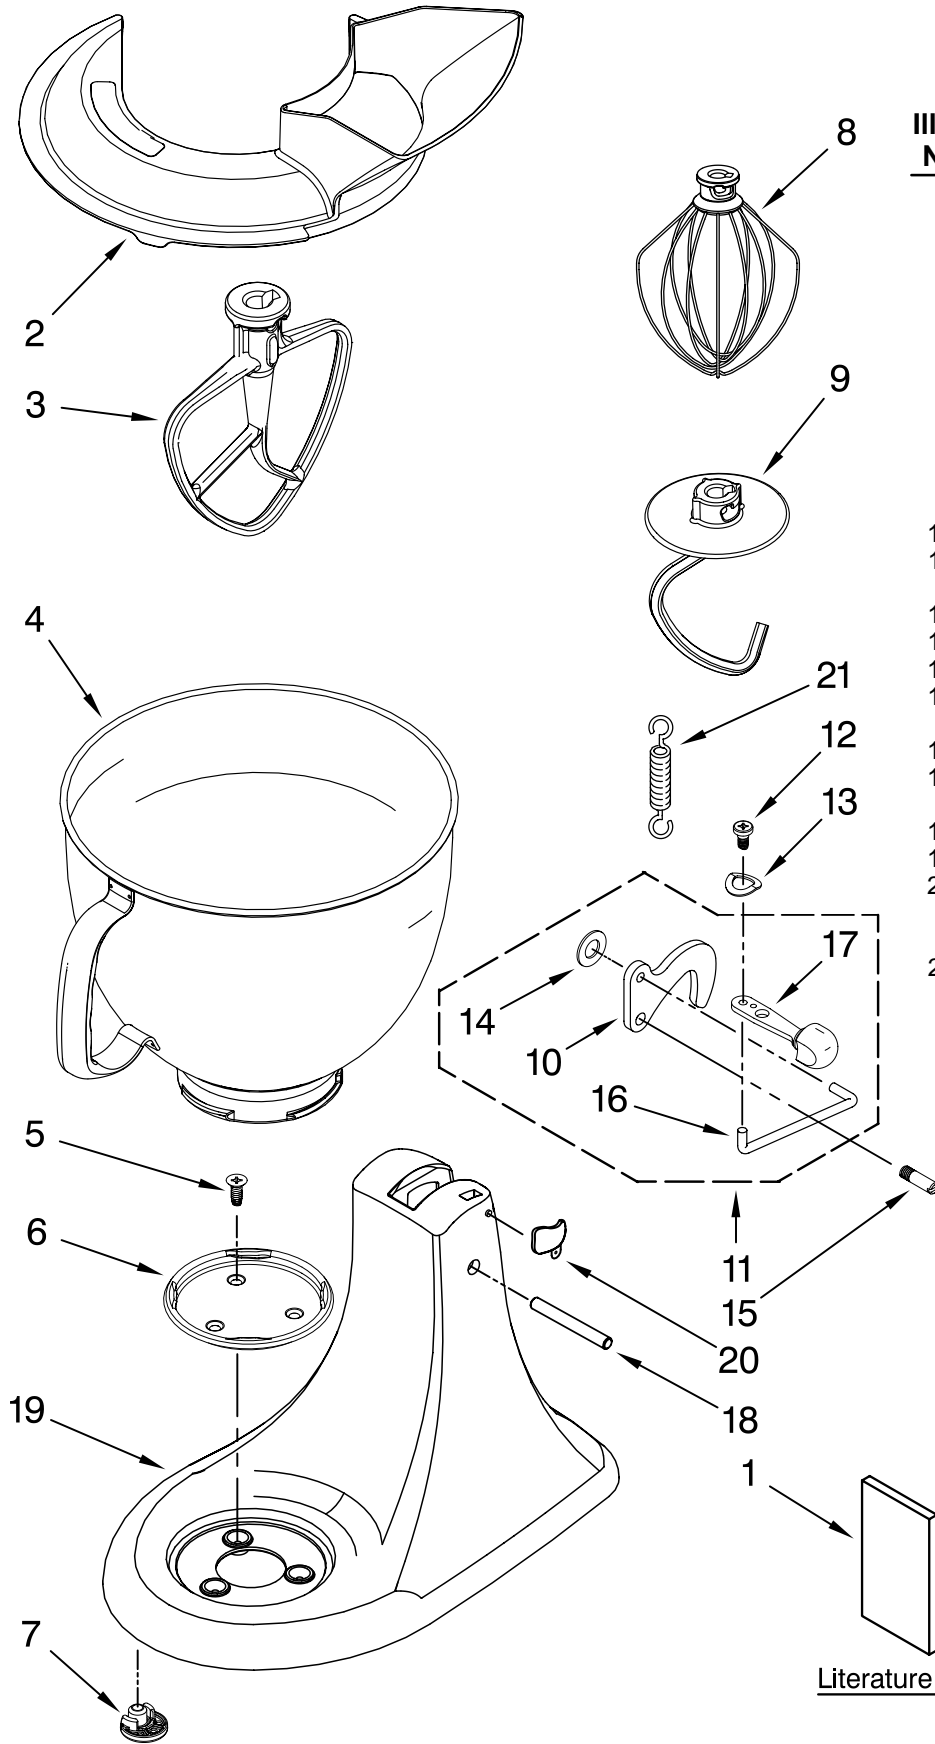

BASE AND PEDESTAL UNIT

For Models: 5KSM150PSC_0

Illus. No.	Part No.	DESCRIPTION
1		Literature Parts
	W10190231	Use & Care/China
	W10247361	Repair Parts List
2	9709923	Shield, Pouring
3		Beater, Flat
	9708472	White, Coated
4	9706619	Bowl, 5 Qt.
5	3400020	Screw
6	W10191926	Cap, Screw Bowl
7	9709707	Foot, Base
8	9706446	Whip, Wire
9	9708471	Hook, Dough
10	9709055	Latch
11	3184200	Latch, Link & Lever
12	110679	Screw, Pivot
13	116241	Washer, Spring
14	8533912	Washer
15	103993	Screw, Latch
16		Bearing
17	24450	Link, Latch
	9709267	Black
18	16910	Pin, Hinge
19	**	Pedestal
20		Headlock
	3184262	White
	3184264	Black
21	3183690	Spring, Lock Lever

**REFER TO PAGES 2 & 3

Literature Parts

FOR ORDERING INFORMATION REFER TO PARTS PRICE LIST