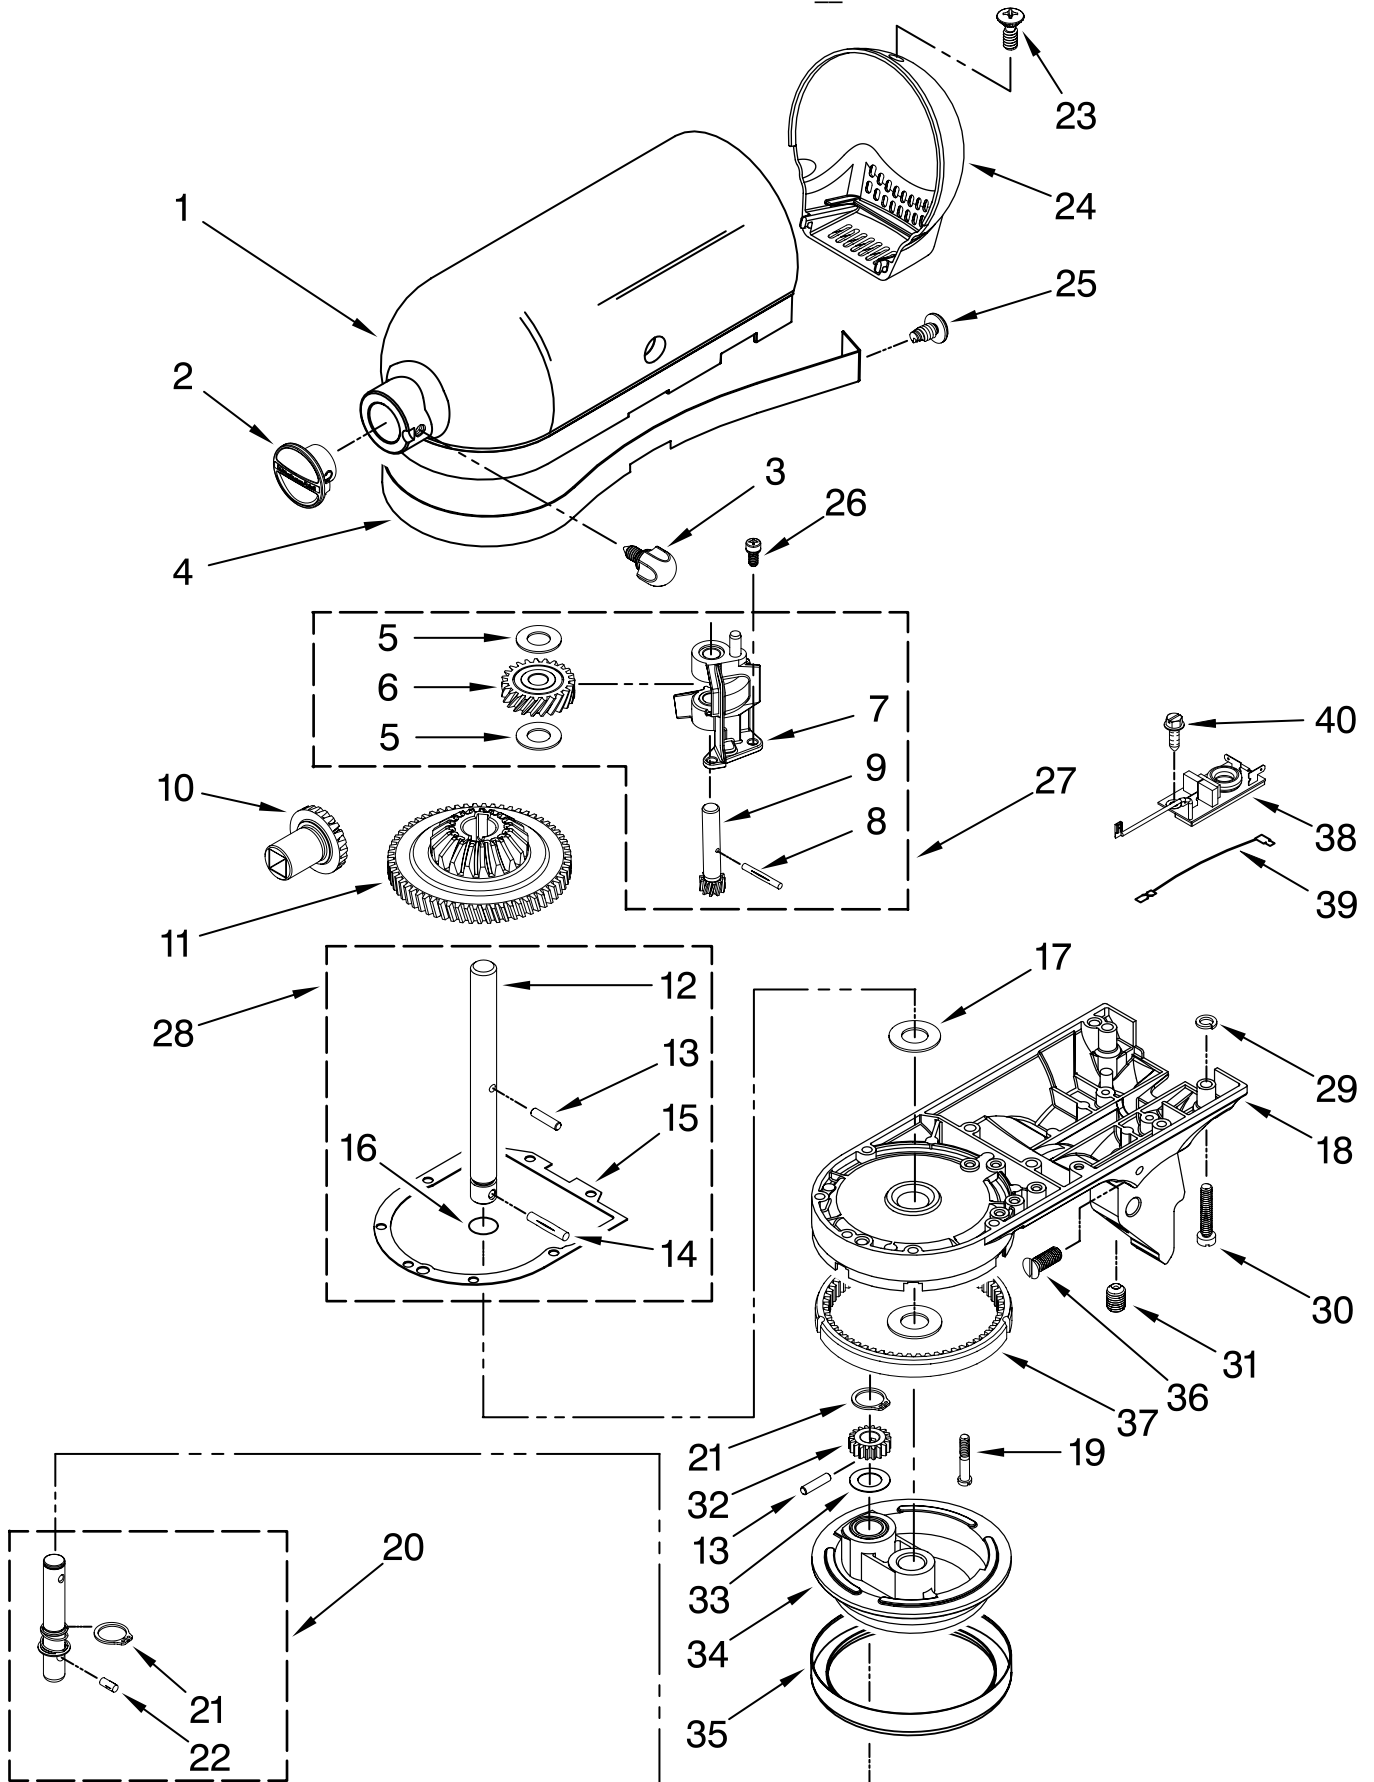

CASE, GEARING AND PLANETARY UNIT

For Models: 5KSM150PSC_0

FOR ORDERING INFORMATION REFER TO PARTS PRICE LIST

CASE, GEARING AND PLANETARY UNIT

For Models: 5KSM150PSC__0

Illus. No.	Part No.	DESCRIPTION
1	**	Gearcase Motor Housing
2		Cap, Attachment Hub
	242765-2	Chrome Thumb Screw
3	9709194	Black
4	**	Band, Trim
5	3180161	Washer
6	W10112253	Gear, Worm
7	240308	Bracket, Worm Gear and Bearing
8	9705444	Pin
9	240210-2	Shaft & Pinion
10	9705130	Gear, Attachment Hub Level
11	9709627	Bevel Pinion Center Gear
12	240026	Shaft, Vertical Center
13	240018-1	Pin (Vertical Center Shaft)
14	9705443	Pin, Groove
15	4162324	Gasket, Transmissn
16	67500-55	O-Ring
17	3180163	Washer
18	**	Lower Gearcase
19	103994	Screw
20	3184052	Shaft, Agitator
21	9703438	Ring, Retaining
22	9704677	Pin, Groove
23	4162914	Screw
24	**	Cover, End
25	311932	Screw
26	3400022	Screw
27	240309-2	Gear, Worm and Bracket
28	4160474	Shaft, Center & O-Ring
29	8533914	Washer, Spring Lock
30	3400025	Screw
31	3400203	Screw, Set
32	9703903	Pinion, Gear Agitator Shaft
33	9706090	Washer
34	**	Planetary
35		Ring, Planetary Drip
	240285	Standard
	240285-2	Polished (for NK)
36	89411	Screw, Adjusting
37	9703904	Gear, Internal
38	9705132	RFI Filter
39	9702311	Lead, Filter
40	3184086	Screw

**Refer to Pages 2 & 3

FOR ORDERING INFORMATION REFER TO PARTS PRICE LIST