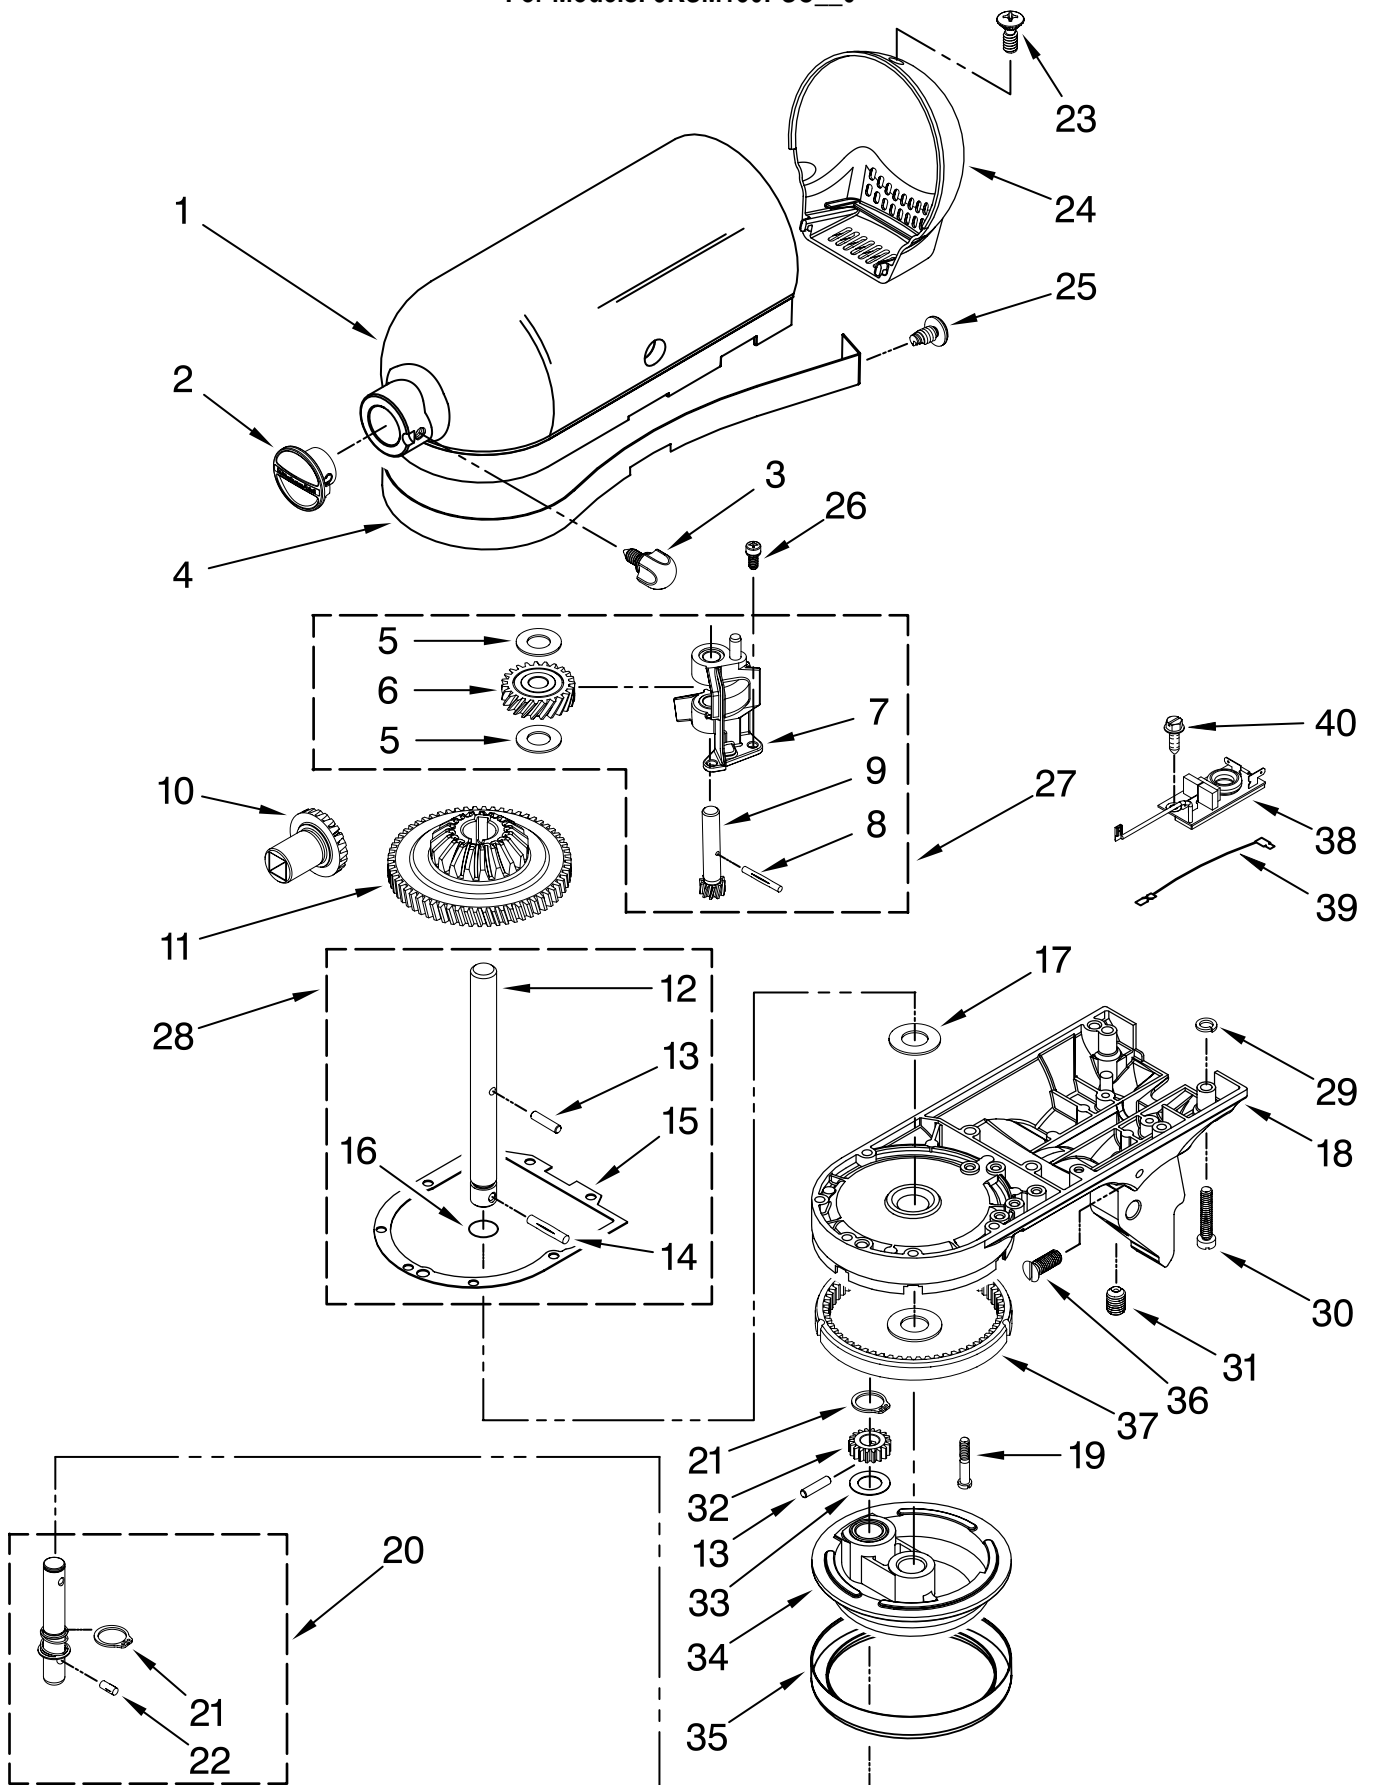

For Models: 5KSM150PSC_0

FOR ORDERING INFORMATION REFER TO PARTS PRICE LIST

CASE, GEARING AND PLANETARY UNIT

For Models: 5KSM150PSC__0

Illus. No.	Part No.	DESCRIPTION
1	**	Gearcase Motor Housing
2		Cap, Attachment Hub
	242765-2	Chrome Thumb Screw
3	9709194	Black
4	**	Band, Trim
5	3180161	Washer
6	W10112253	Gear, Worm
7	240308	Bracket, Worm Gear and Bearing
8	9705444	Pin
9	240210-2	Shaft & Pinion
10	9705130	Gear, Attachment Hub Level
11	9709627	Bevel Pinion Center Gear
12	240026	Shaft, Vertical Center
13	240018-1	Pin (Vertical Center Shaft)
14	9705443	Pin, Groove
15	4162324	Gasket, Transmissn
16	67500-55	O-Ring
17	3180163	Washer
18	**	Lower Gearcase
19	103994	Screw
20	3184052	Shaft, Agitator
21	9703438	Ring, Retaining
22	9704677	Pin, Groove
23	4162914	Screw
24	**	Cover, End
25	311932	Screw
26	3400022	Screw
27	240309-2	Gear, Worm and Bracket
28	4160474	Shaft, Center & O-Ring
29	8533914	Washer, Spring Lock
30	3400025	Screw
31	3400203	Screw, Set
32	9703903	Pinion, Gear Agitator Shaft
33	9706090	Washer
34	**	Planetary
35		Ring, Planetary Drip
	240285	Standard
	240285-2	Polished (for NK)
36	89411	Screw, Adjusting
37	9703904	Gear, Internal
38	9705132	RFI Filter
39	9702311	Lead, Filter
40	3184086	Screw