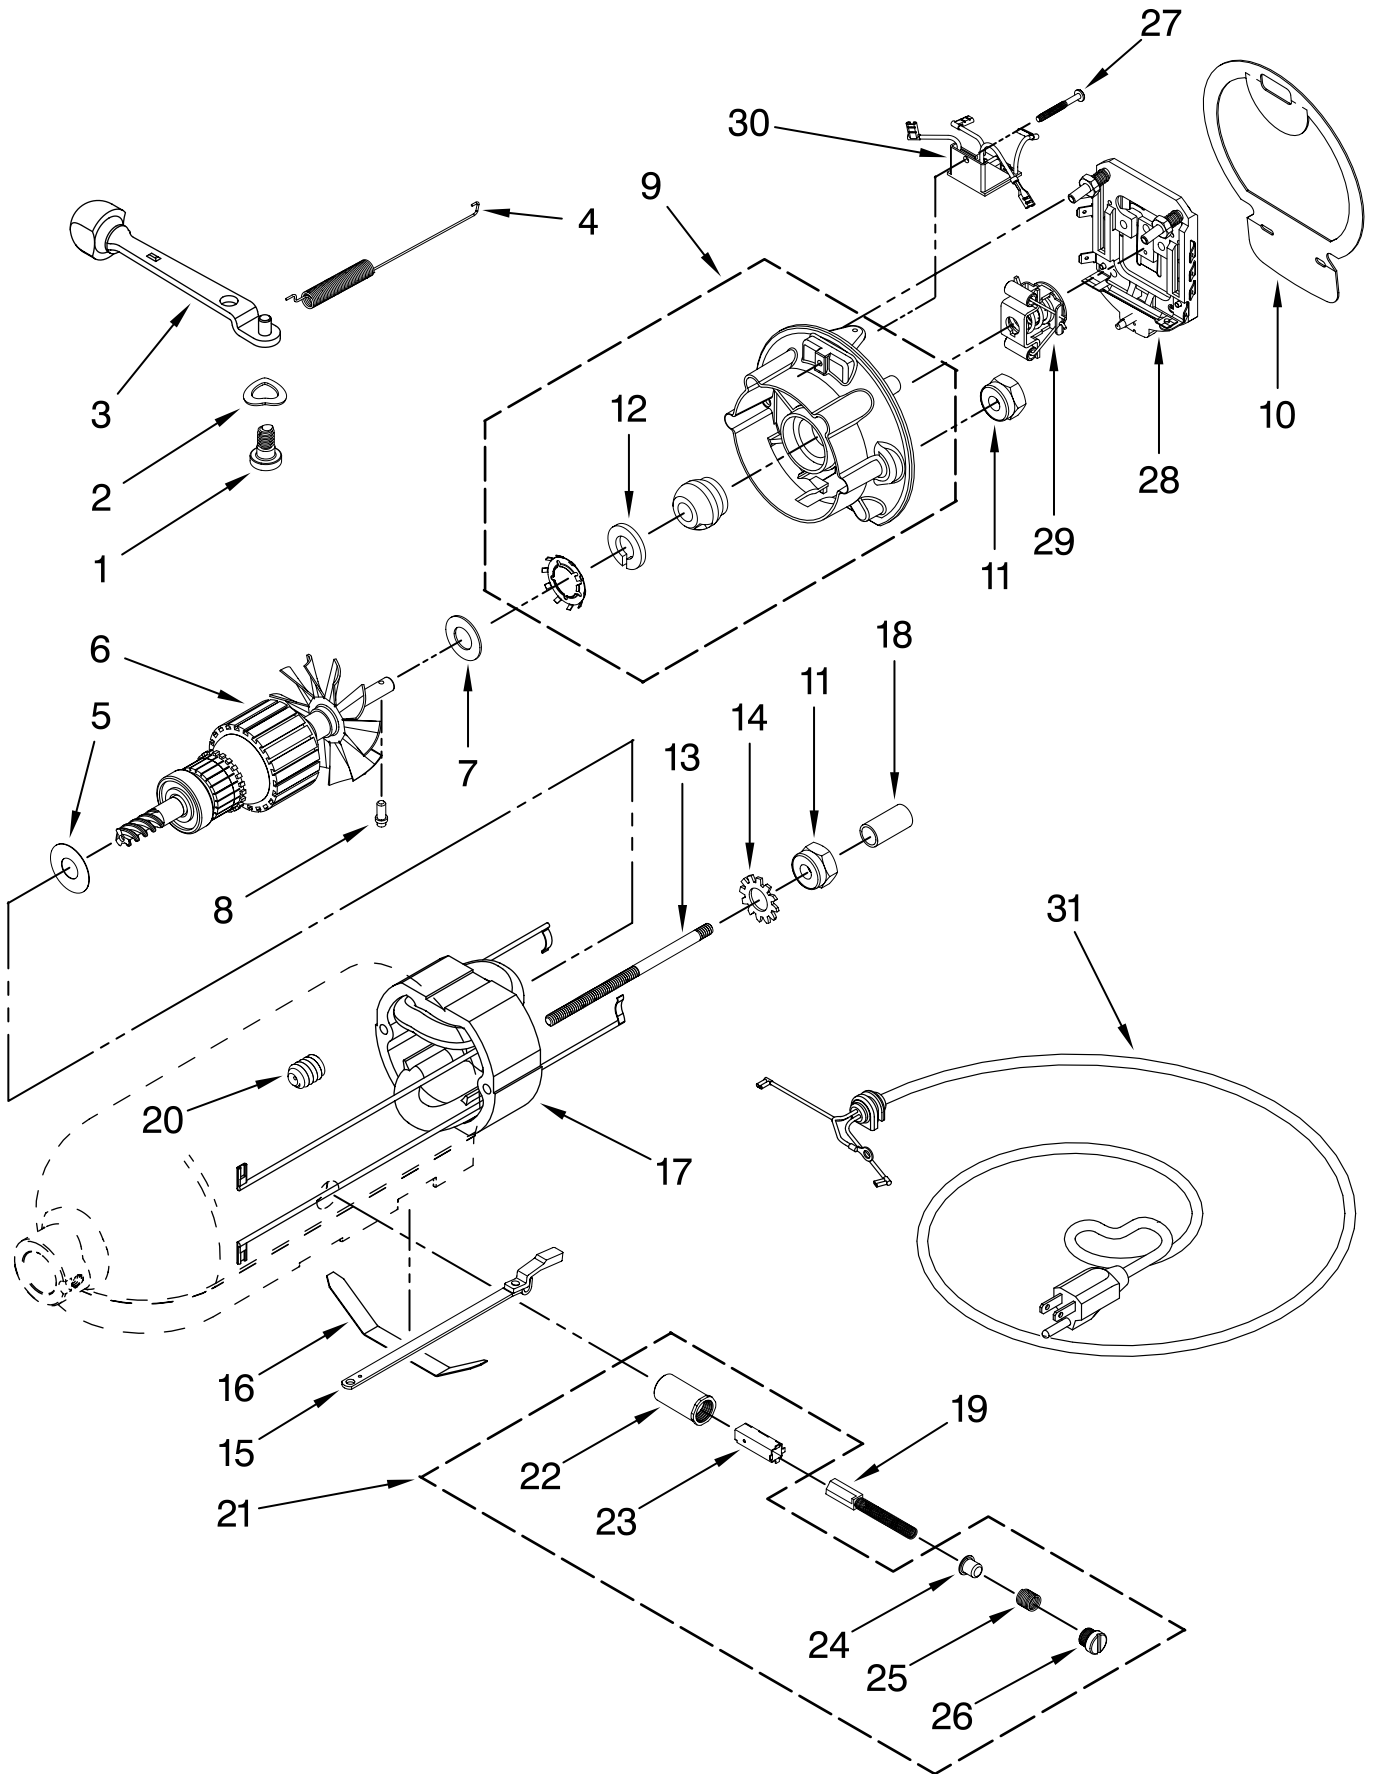

MOTOR AND CONTROL PARTS

For Models: 5KSM150PSC_0

FOR ORDERING INFORMATION REFER TO PARTS PRICE LIST

MOTOR AND CONTROL PARTS

For Models: 5KSM150PSC__0

Illus. No.	Part No.	DESCRIPTION
1	110679	Screw, Pivot
2	116241	Washer, Spring
3		Lever, Speed Control Assy
	9709276	Black
4	3183680	Spring, Control Plate
5	9704324	Washer, Ball Bearing (Front)
6	9708316	Armature & Bearing
7	3180162	Washer
8	16998	Stud, Governor Drive
9	3180526	Bracket, Bearing Assembly
10	240775-1	Seal, End
11	W10131078	Nut
12	3180238	Washer
13	240769	Screw
14	W10068270	Washer
15	3184176	Speed Link & Cam
16	240205	Spring, Flat
17	9701670	Field Assembly
18	4162634	Sleeve, Motor Stud
19	9706416	Brush, Carbon
20	9707926	Screw, Set
21	W10260958	Brush Holder
22	3179908	Housing, Brush Holder
23	240680	Insert, Brush Holder
24	116286	Cap, Spring Seat
25	116287	Spring, Cap
26		Cap, Brush Holder
	3184212	Black
27	W10068260	Screw
28	W10119326	Control Plate Assy
29	17830	Governor Assembly
30	W10217542	Phase Control Brd
31		Cord, Power/China
	W10240586	Black

FOR ORDERING INFORMATION REFER TO PARTS PRICE LIST