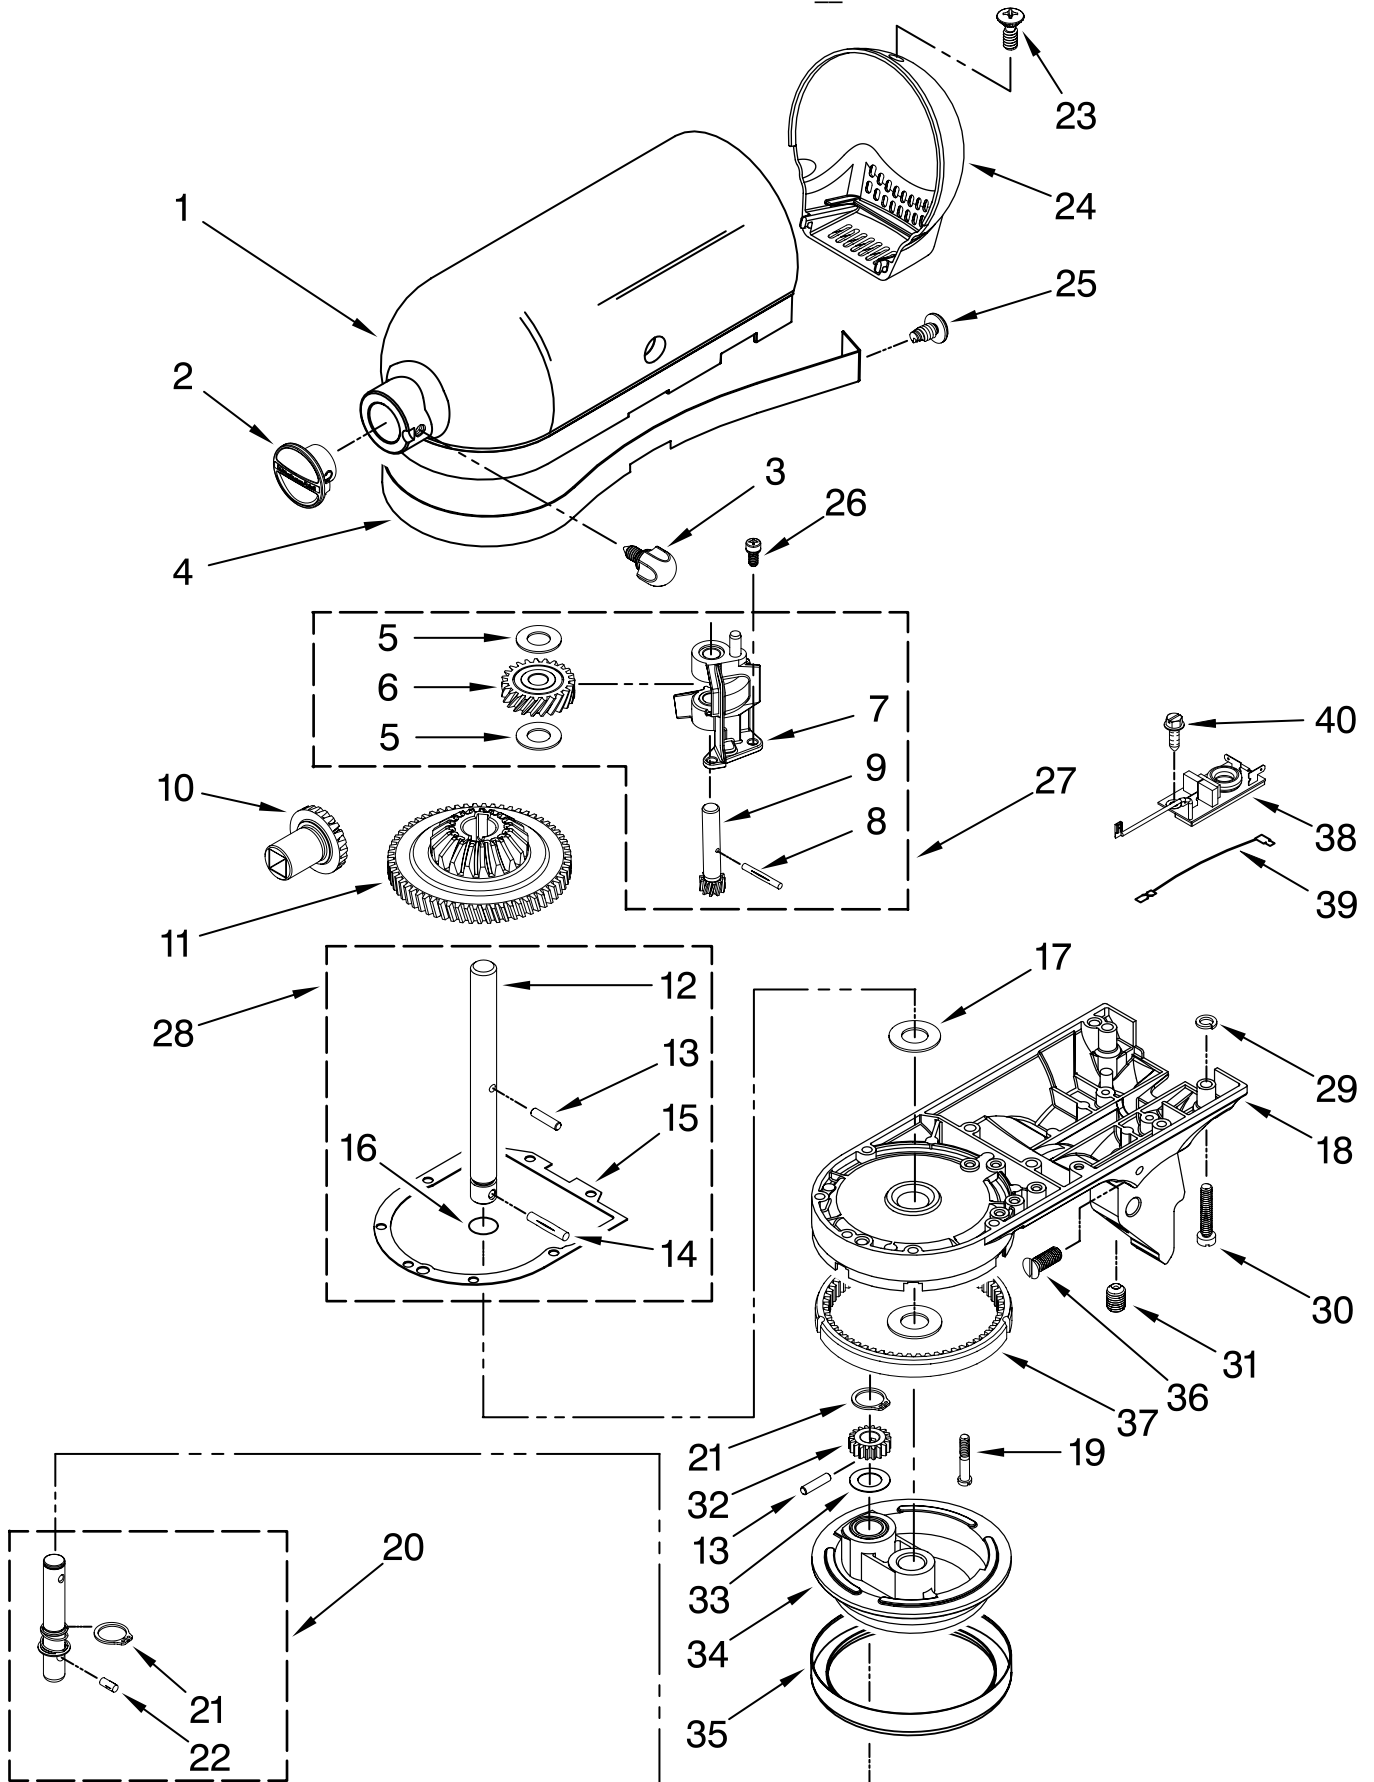

For Models: 5KSM150PSC_0

FOR ORDERING INFORMATION REFER TO PARTS PRICE LIST

CASE, GEARING AND PLANETARY UNIT

For Models: 5KSM150PSC__0

Illus. No.	Part No.	DESCRIPTION
1	**	Gearcase Motor Housing
2		Cap, Attachment Hub
	242765-2	Chrome
3		Thumb Screw
	9709194	Black
4	**	Band, Trim
5	3180161	Washer
6	W10112253	Gear, Worm
7	240308	Bracket, Worm Gear and Bearing
8	9705444	Pin
9	240210-2	Shaft & Pinion
10	9705130	Gear, Attachment Hub Level
11	9709627	Bevel Pinion Center Gear
12	240026	Shaft, Vertical Center
13	240018-1	Pin (Vertical Center Shaft)
14	9705443	Pin, Groove
15	4162324	Gasket, Transmissn
16	67500-55	O-Ring
17	3180163	Washer
18	**	Lower Gearcase
19	103994	Screw
20	3184052	Shaft, Agitator
21	9703438	Ring, Retaining
22	9704677	Pin, Groove
23	4162914	Screw
24	**	Cover, End
25	311932	Screw
26	3400022	Screw
27	240309-2	Gear, Worm and Bracket
28	4160474	Shaft, Center & O-Ring
29	8533914	Washer, Spring Lock
30	3400025	Screw
31	3400203	Screw, Set
32	9703903	Pinion, Gear Agitator Shaft
33	9706090	Washer
34	**	Planetary
35		Ring, Planetary Drip
	240285	Standard
	240285-2	Polished (for NK)
36	89411	Screw, Adjusting
37	9703904	Gear, Internal
38	9705132	RFI Filter
39	9702311	Lead, Filter
40	3184086	Screw