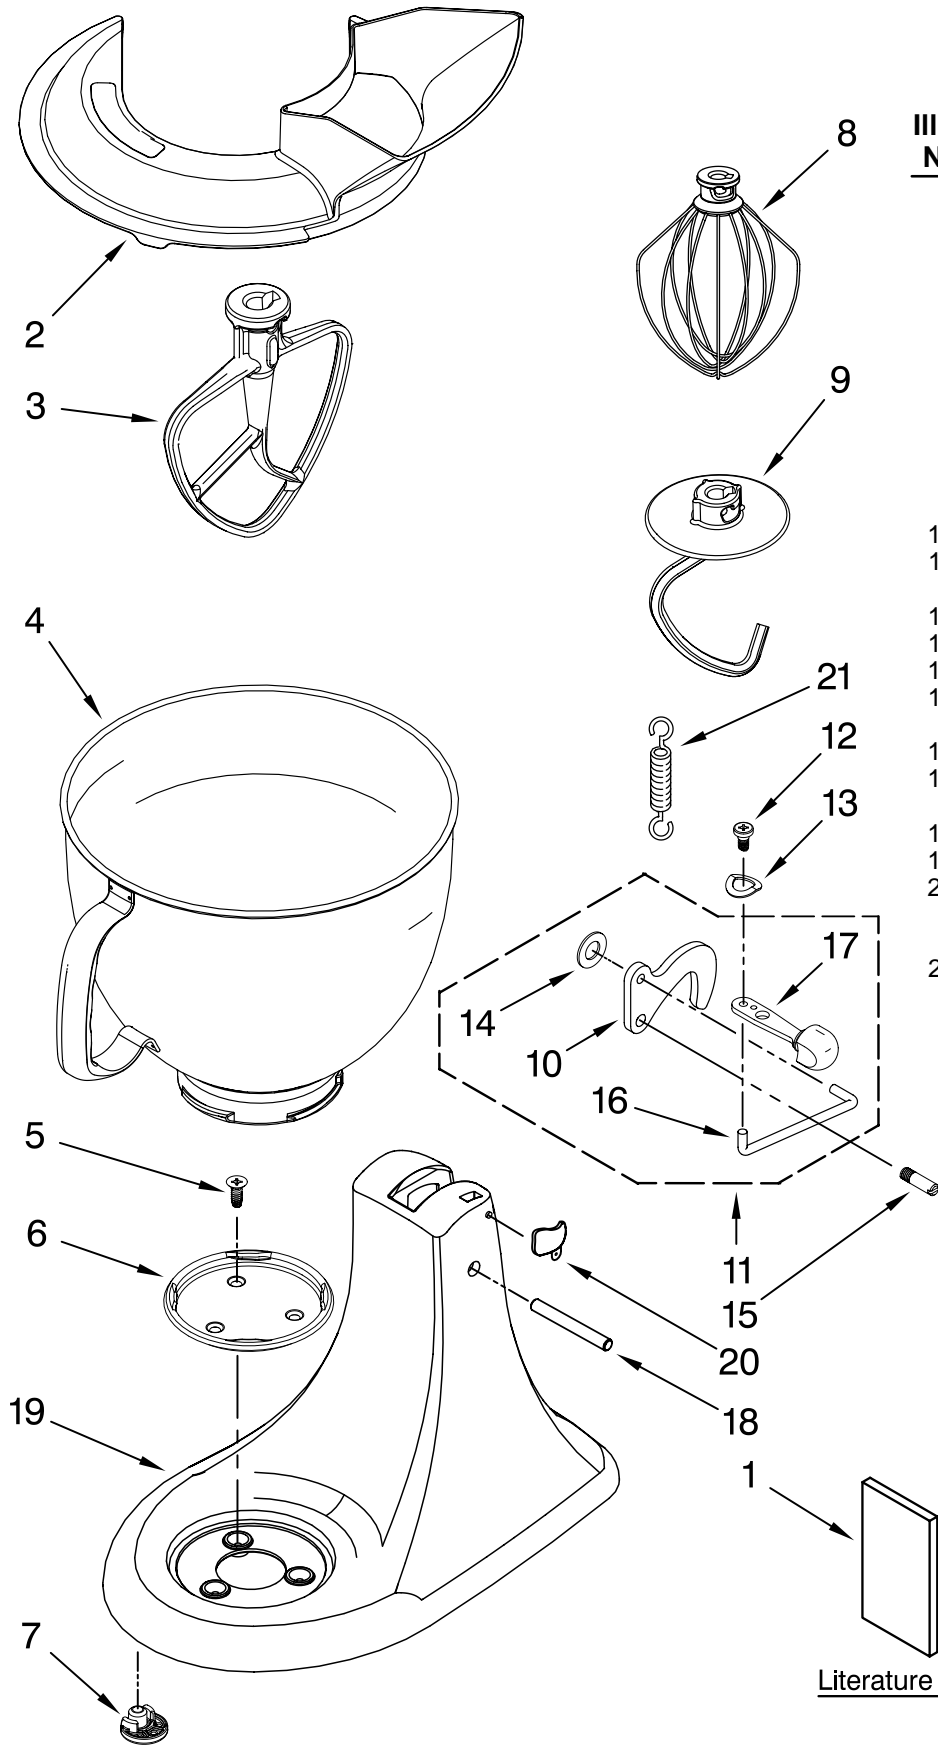

BASE AND PEDESTAL UNIT

For Models: 5KSM150PSC_0

Illus. No.	Part No.	DESCRIPTION
1		Literature Parts
	W10190231	Use & Care/China
	W10247361	Repair Parts List
2	9709923	Shield, Pouring
3		Beater, Flat
	9708472	White, Coated
4	9706619	Bowl, 5 Qt.
5	3400020	Screw
6	W10191926	Cap, Screw Bowl
7	9709707	Foot, Base
8	9706446	Whip, Wire
9	9708471	Hook, Dough
10	9709055	Latch
11	3184200	Latch, Link & Lever
12	110679	Screw, Pivot
13	116241	Washer, Spring
14	8533912	Washer
15	103993	Screw, Latch Bearing
16	24450	Link, Latch
17		Lever, Latch
	9709267	Black
18	16910	Pin, Hinge
19	**	Pedestal
20		Headlock
	3184262	White
	3184264	Black
21	3183690	Spring, Lock Lever

**REFER TO PAGES 2 & 3

Literature Parts

FOR ORDERING INFORMATION REFER TO PARTS PRICE LIST