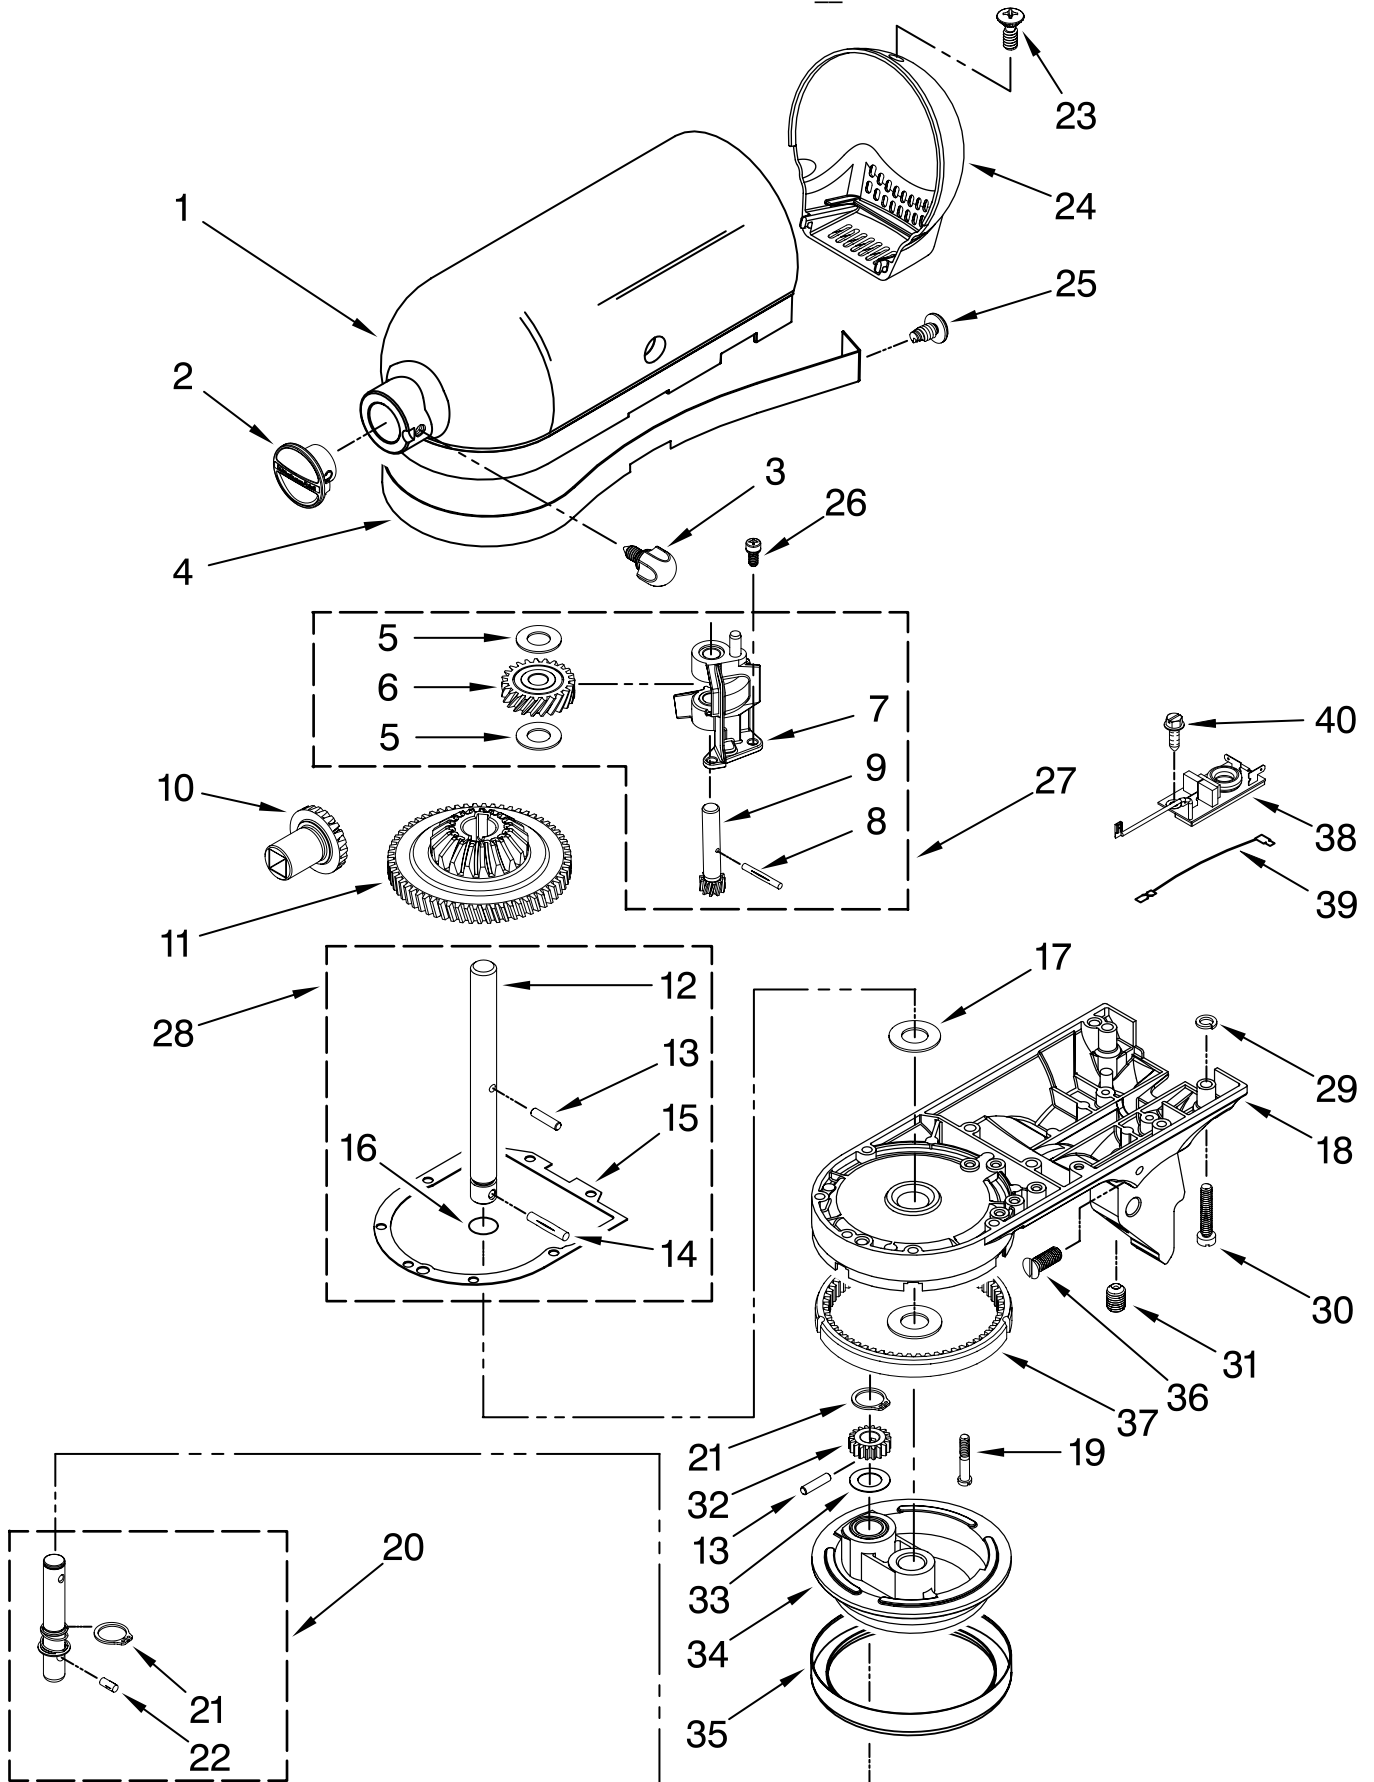

CASE, GEARING AND PLANETARY UNIT

For Models: 5KSM150PSC_0

FOR ORDERING INFORMATION REFER TO PARTS PRICE LIST

CASE, GEARING AND PLANETARY UNIT

For Models: 5KSM150PSC__0

Illus. No.	Part No.	DESCRIPTION
1	**	Gearcase Motor Housing
2		Cap, Attachment Hub
	242765-2	Chrome
3		Thumb Screw
	9709194	Black
4	**	Band, Trim
5	3180161	Washer
6	W10112253	Gear, Worm
7	240308	Bracket, Worm Gear and Bearing
8	9705444	Pin
9	240210-2	Shaft & Pinion
10	9705130	Gear, Attachment Hub Level
11	9709627	Bevel Pinion Center Gear
12	240026	Shaft, Vertical Center
13	240018-1	Pin (Vertical Center Shaft)
14	9705443	Pin, Groove
15	4162324	Gasket, Transmissn
16	67500-55	O-Ring
17	3180163	Washer
18	**	Lower Gearcase
19	103994	Screw
20	3184052	Shaft, Agitator
21	9703438	Ring, Retaining
22	9704677	Pin, Groove
23	4162914	Screw
24	**	Cover, End
25	311932	Screw
26	3400022	Screw
27	240309-2	Gear, Worm and Bracket
28	4160474	Shaft, Center & O-Ring
29	8533914	Washer, Spring Lock
30	3400025	Screw
31	3400203	Screw, Set
32	9703903	Pinion, Gear Agitator Shaft
33	9706090	Washer
34	**	Planetary
35		Ring, Planetary Drip
	240285	Standard
	240285-2	Polished (for NK)
36	89411	Screw, Adjusting
37	9703904	Gear, Internal
38	9705132	RFI Filter
39	9702311	Lead, Filter
40	3184086	Screw

**Refer to Pages 2 & 3

FOR ORDERING INFORMATION REFER TO PARTS PRICE LIST