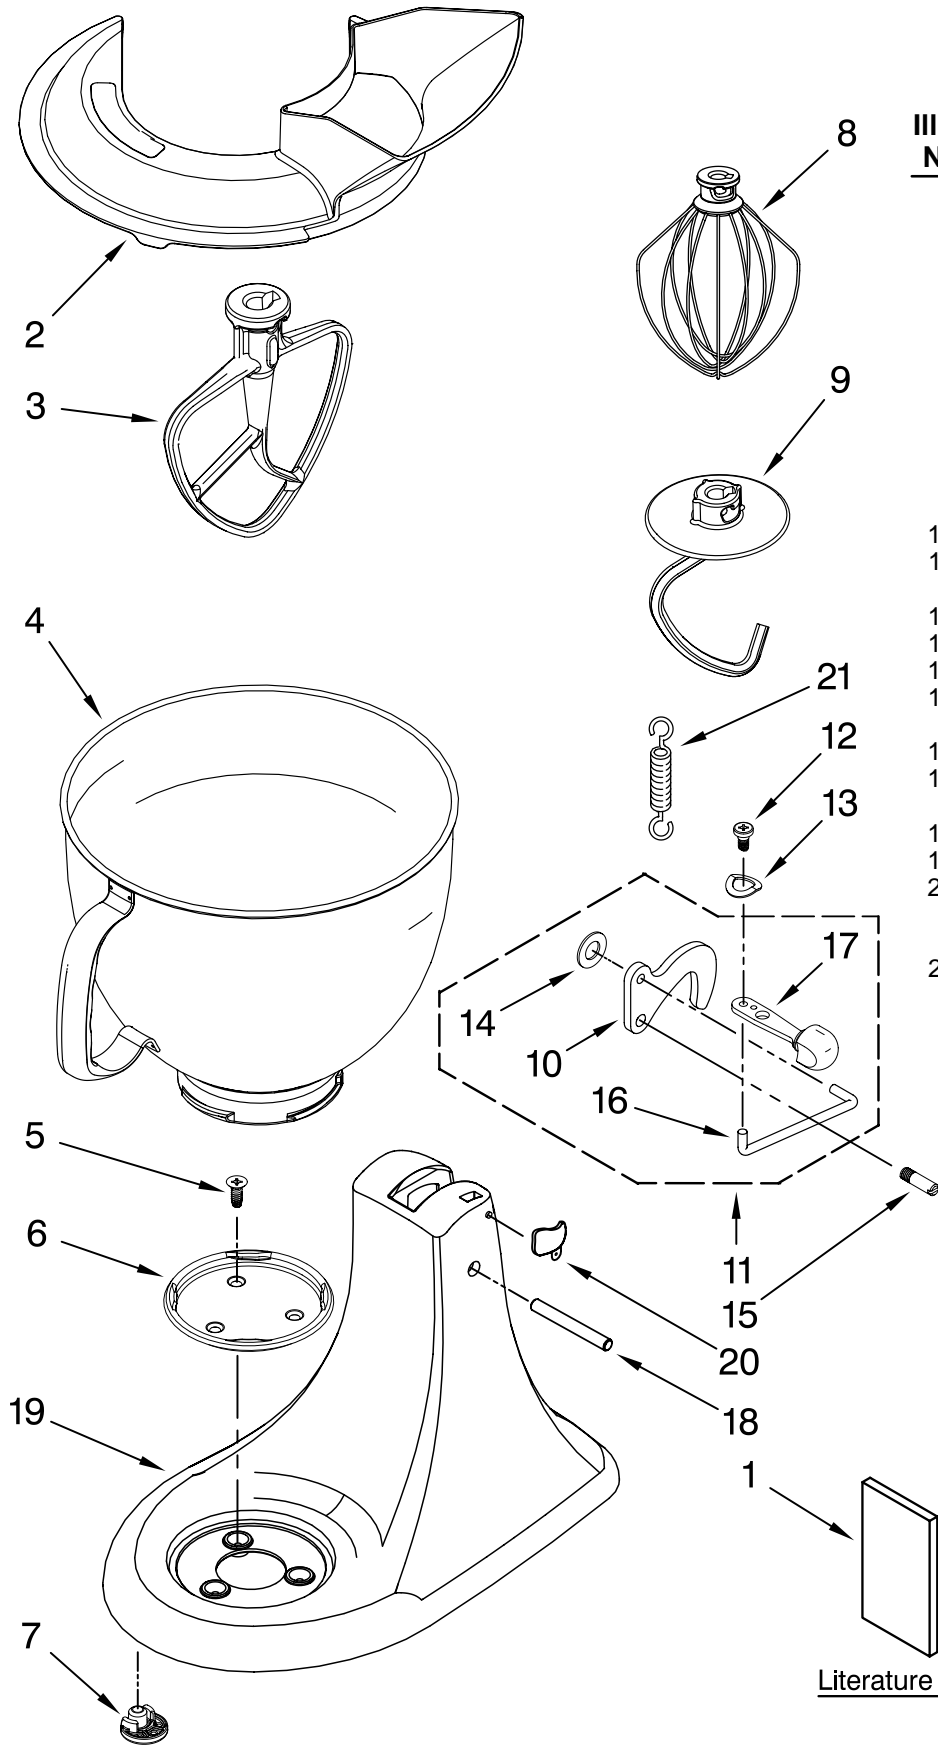

# MOTOR AND CONTROL PARTS

For Models: 5KSM150PSC\_0

FOR ORDERING INFORMATION REFER TO PARTS PRICE LIST

# MOTOR AND CONTROL PARTS

For Models: 5KSM150PSC\_\_0

<b>Illus. No.</b>	<b>Part No.</b>	<b>DESCRIPTION</b>
1	110679	Screw, Pivot
2	116241	Washer, Spring
3		Lever, Speed Control Assy
	9709276	Black
4	3183680	Spring, Control Plate
5	9704324	Washer, Ball Bearing (Front)
6	9708316	Armature & Bearing
7	3180162	Washer
8	16998	Stud, Governor Drive
9	3180526	Bracket, Bearing Assembly
10	240775-1	Seal, End
11	W10131078	Nut
12	3180238	Washer
13	240769	Screw
14	W10068270	Washer
15	3184176	Speed Link & Cam
16	240205	Spring, Flat
17	9701670	Field Assembly
18	4162634	Sleeve, Motor Stud
19	9706416	Brush, Carbon
20	9707926	Screw, Set
21	W10260958	Brush Holder
22	3179908	Housing, Brush Holder
23	240680	Insert, Brush Holder
24	116286	Cap, Spring Seat
25	116287	Spring, Cap
26		Cap, Brush Holder
	3184212	Black
27	W10068260	Screw
28	W10119326	Control Plate Assy
29	17830	Governor Assembly
30	W10217542	Phase Control Brd
31		Cord, Power/China
	W10240586	Black

# BASE AND PEDESTAL UNIT

For Models: 5KSM150PSC\_0

Illus. No.	Part No.	DESCRIPTION
1		Literature Parts
	W10190231	Use & Care/China
	W10247361	Repair Parts List
2	9709923	Shield, Pouring
3		Beater, Flat
	9708472	White, Coated
4	9706619	Bowl, 5 Qt.
5	3400020	Screw
6	W10191926	Cap, Screw Bowl
7	9709707	Foot, Base
8	9706446	Whip, Wire
9	9708471	Hook, Dough
10	9709055	Latch
11	3184200	Latch, Link & Lever
12	110679	Screw, Pivot
13	116241	Washer, Spring
14	8533912	Washer
15	103993	Screw, Latch Bearing
16	24450	Link, Latch
17		Lever, Latch
	9709267	Black
18	16910	Pin, Hinge
19	**	Pedestal
20		Headlock
	3184262	White
	3184264	Black
21	3183690	Spring, Lock Lever