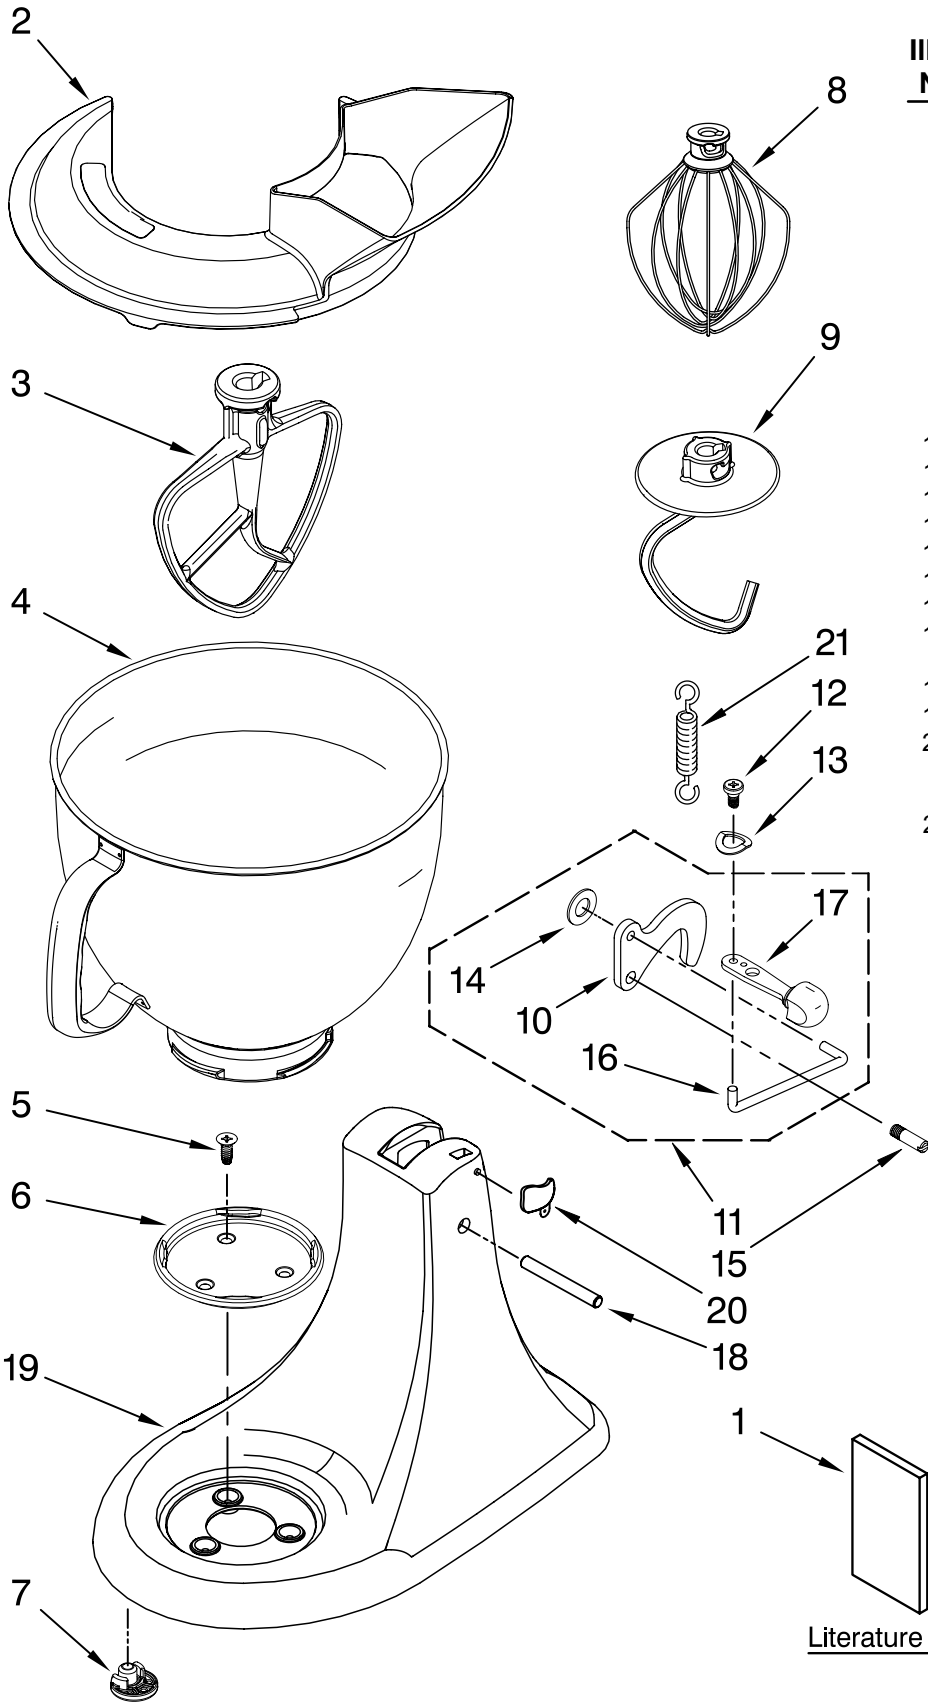

BASE AND PEDESTAL UNIT

For Models: 5KSM150PSE_4

Illus. No.	Part No.	DESCRIPTION
1		Literature Parts
	9709851	Use & Care Guide
	8212383	Repair Parts List
2	9709923	Shield, Pouring
3	9708472	Beater, Flat
4	9706619	Bowl, 5 Qt.
5	3400020	Screw
6	W10191926	Screw Cap Kit
7	9709707	Foot, Base
8	9706446	Whip, Wire
9	9708471	Hook, Dough
10	9709055	Latch
11	3184200	Latch, Link Assy
12	110679	Screw, Pivot
13	116241	Washer, Spring
14	8533912	Washer
15	103993	Screw, Latch
16	24450	Link, Latch
17		Lever, Latch
	9709267	Black
18	16910	Pin, Hinge
19	**	Pedestal
20		Head Lock
	3184262	White
	3184264	Black
21	3183690	Spring, Lock Lever

**REFER TO PAGES 2 & 3.
ACCESSORY PARTS

Literature Parts

FOR ORDERING INFORMATION REFER TO PARTS PRICE LIST