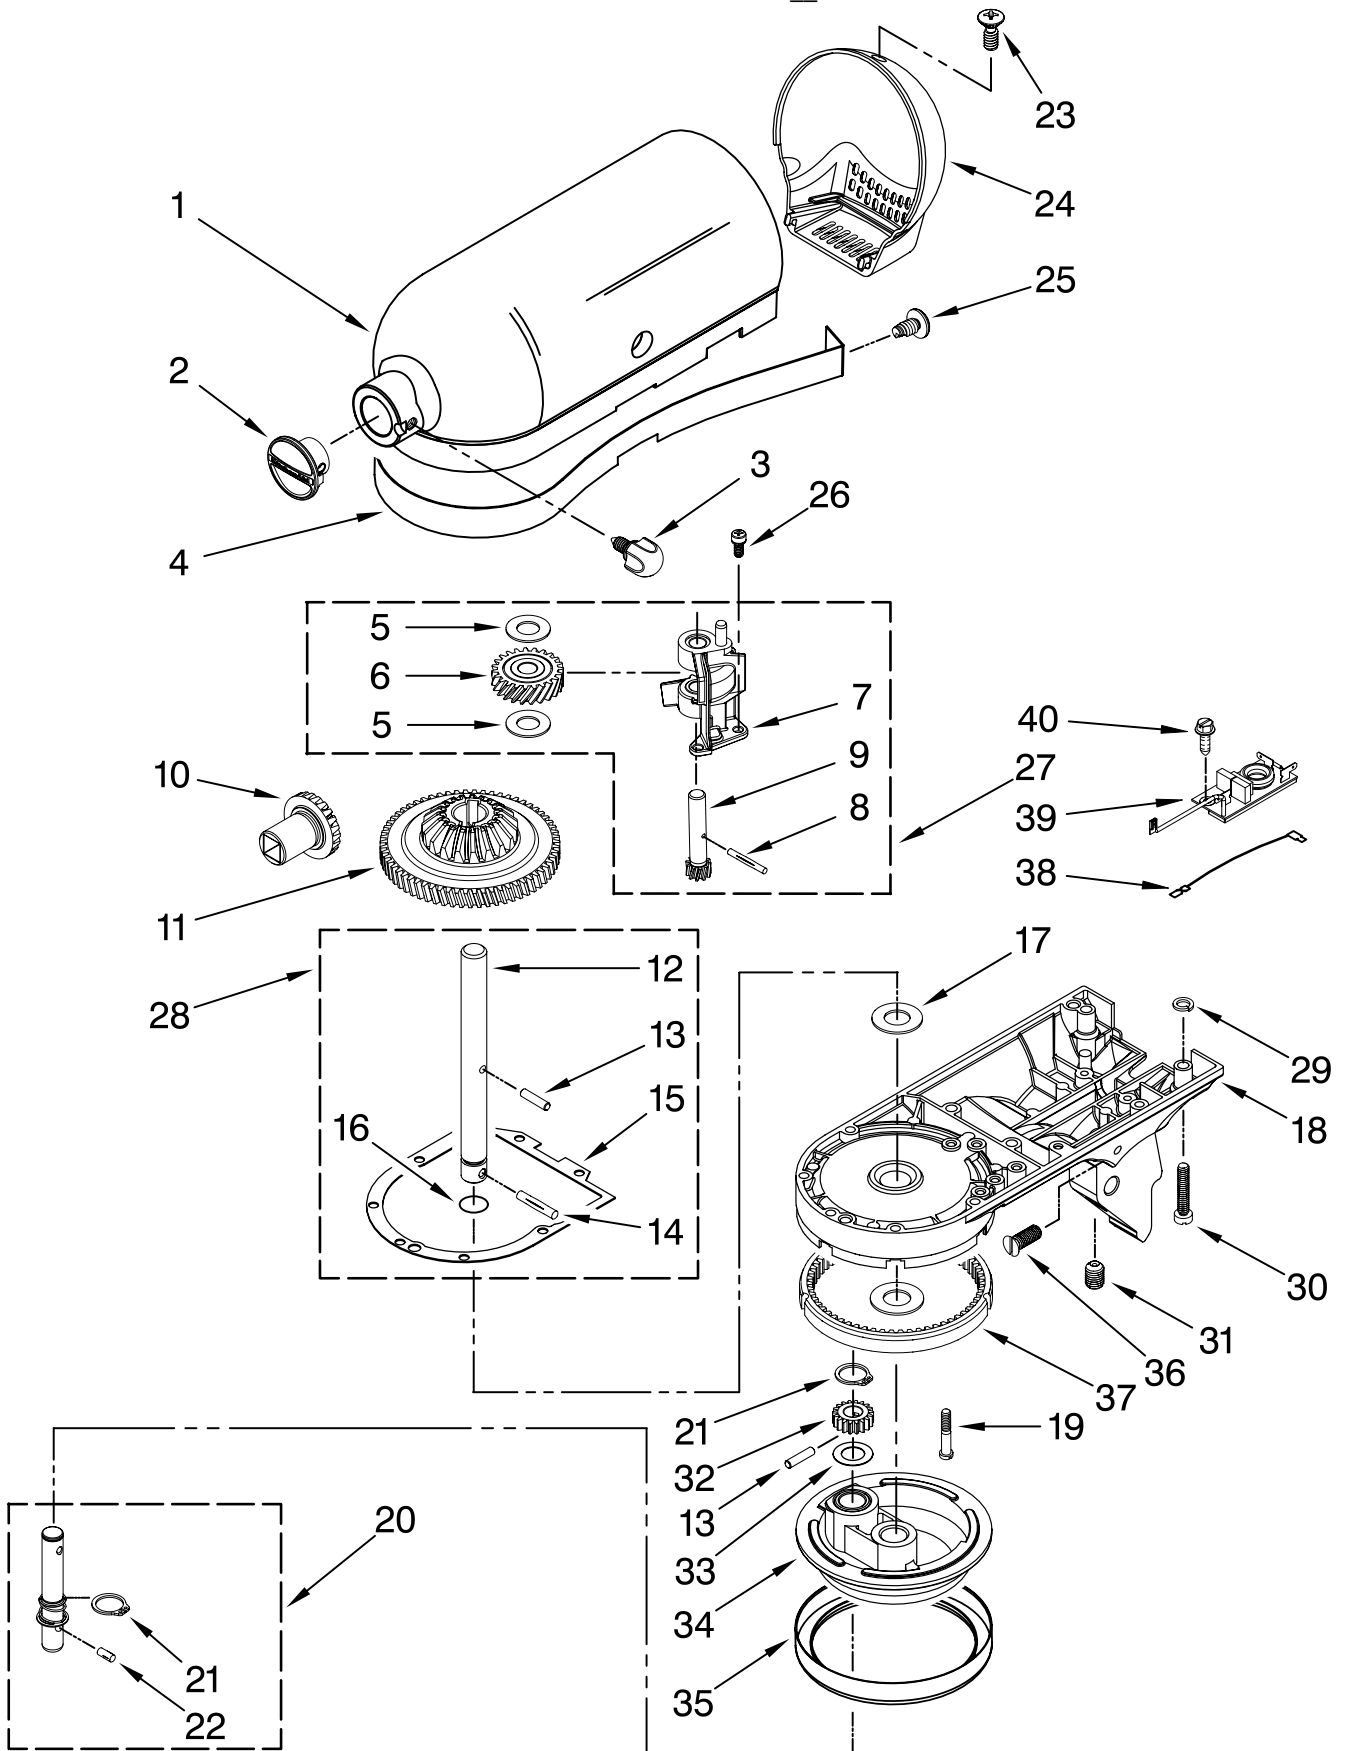

CASE, GEARING AND PLANETARY UNIT

For Models: 5KSM150PSE_4

FOR ORDERING INFORMATION REFER TO PARTS PRICE LIST

CASE, GEARING AND PLANETARY UNIT

For Models: 5KSM150PSE__4

Illus. No.	Part No.	DESCRIPTION
1	**	Gearcase Motor Housing
2	242765-2	Cap, Attachment Hub
3		Thumb Screw
	9709194	Black
4	**	Band, Trim
5	3180161	Washer
6	W10112253	Worm Gear
7	240308	Worm Gear Bracket and Bearing
8	9705444	Pin
9	240210-2	Gear, Shaft & Pinion
10	9705130	Gear, Attachment Hub Bevel
11	9709627	Gear, Bevel Pinion & Center
12	240026	Shaft, Vertical Center
13	240018-1	Pin, Agitator Shaft
14	9705443	Pin, Groove
15	4162324	Gasket, Transmission
16	67500-55	O-Ring
17	3180163	Washer
18	**	Lower Gear Case
19	103994	Screw
20	3184052	Shaft, Agitator
21	9703438	Ring, Retaining
22	9704677	Pin, Groove
23	4162914	Screw
24	**	Cover, End
25	311932	Screw
26	3400022	Screw
27	240309-2	Worm Gear Bracket and Gear
28	4160474	Center Shaft & O-Ring
29	8533914	Washer, Lock
30	3400025	Screw, Machine
31	3400203	Screw, Set
32	9703903	Gear, Pinion
33	9706090	Washer
34	**	Planetary
35	240285	Ring, Planetary
36	89411	Screw, Adjusting
37	9703904	Gear, Internal
38	9702311	Lead, Filter Control Board
39	9705132	RFI Filter
40	3184086	Screw

**Refer to Pages 2 & 3
Color Variation Parts

FOR ORDERING INFORMATION REFER TO PARTS PRICE LIST