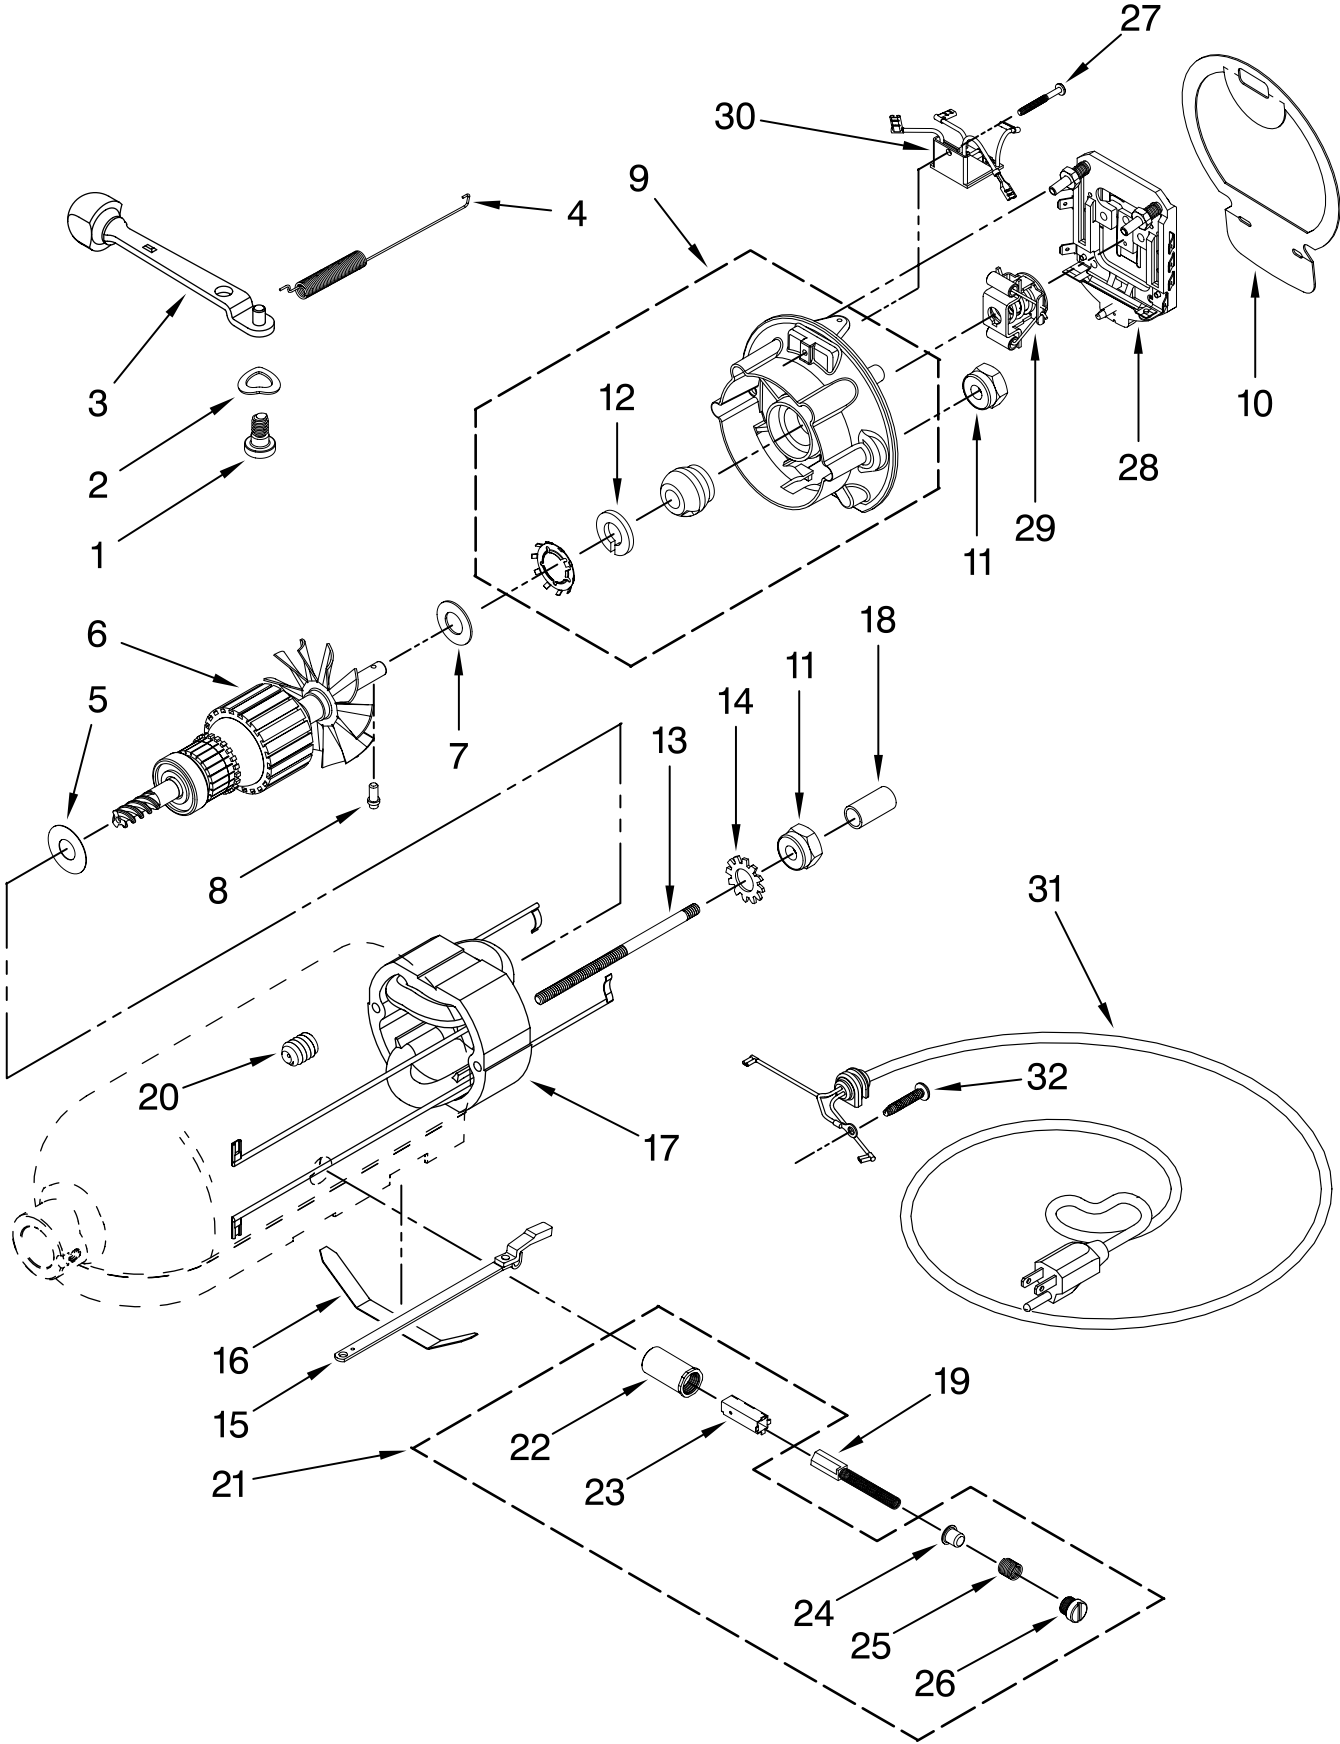

MOTOR AND CONTROL PARTS

For Models: 5KSM150PSE_4

FOR ORDERING INFORMATION REFER TO PARTS PRICE LIST

MOTOR AND CONTROL PARTS

For Models: 5KSM150PSE__4

<u>Illus. No.</u>	<u>Part No.</u>	<u>DESCRIPTION</u>
1	110679	Screw, Pivot
2	116241	Washer, Spring
3		Control, Speed Assembly
	9709276	Black
4	3183680	Spring, Control Plate
5	9704324	Washer, Ball Bearing (Front)
6	9708316	Armature & Bearing
7	3180162	Washer
8	16998	Stud, Governor Dr
9	3180526	Bracket, Bearing Assembly
10	3184356	Seal, End
11	W10131078	Nut, 10-24
12	3180238	Washer, Felt
13	240769	Screw, Stator
14	W10068270	Washer
15	3184176	Speed Link & Cam
16	240205	Spring, Flat
17	9701670	Field Assembly
18	4162634	Sleeve, Motor
19	W10260958	Brush, Carbon
20	9707926	Screw
21	4162546	Brush Holder
22	3179908	Housing, Brush Holder
23	240680	Insert, Brush Hldr
24	116286	Cap, Spring Seat
25	116287	Spring, Cap
26		Cap, Brush Holder
	3184212	Black
27	W10068260	Screw
28	W10119326	Control Plate Assy
29	17830	Governor Assembly
30	W10217542	Phase Control Brd
31		Power Cord
	9702318	White
	9702319	Black
32	3184086	Screw

FOR ORDERING INFORMATION REFER TO PARTS PRICE LIST