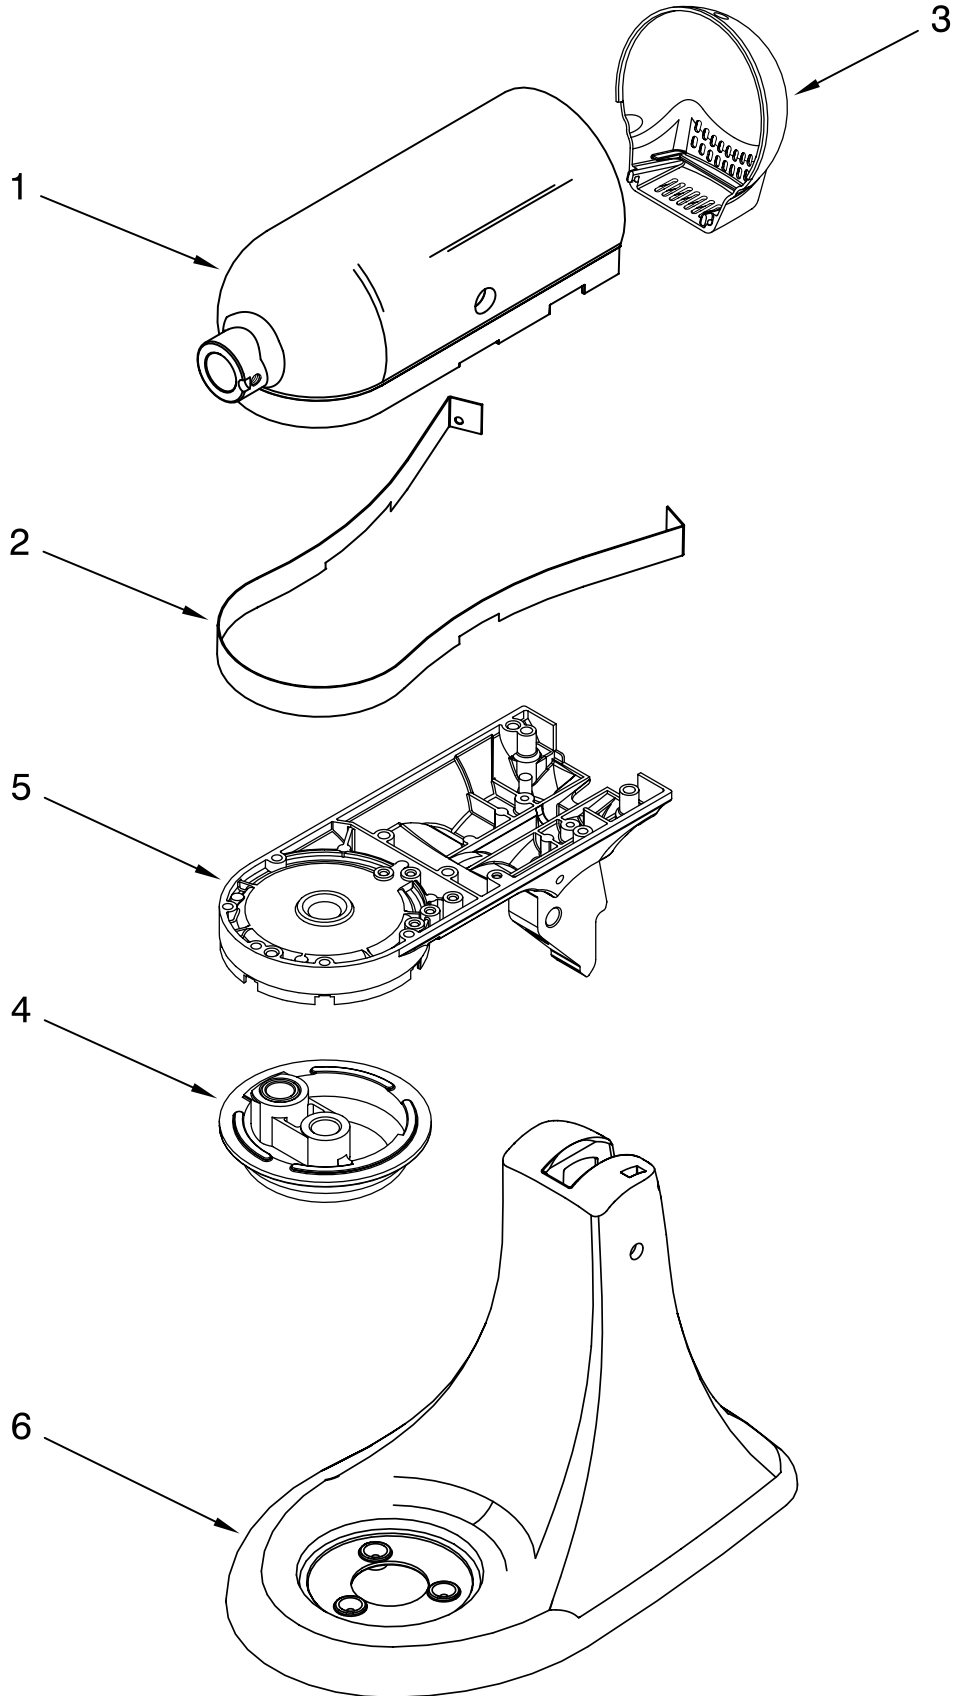

COLOR VARIATION PARTS

For Models: 5KSM150PSE_4

FOR ORDERING INFORMATION REFER TO PARTS PRICE LIST