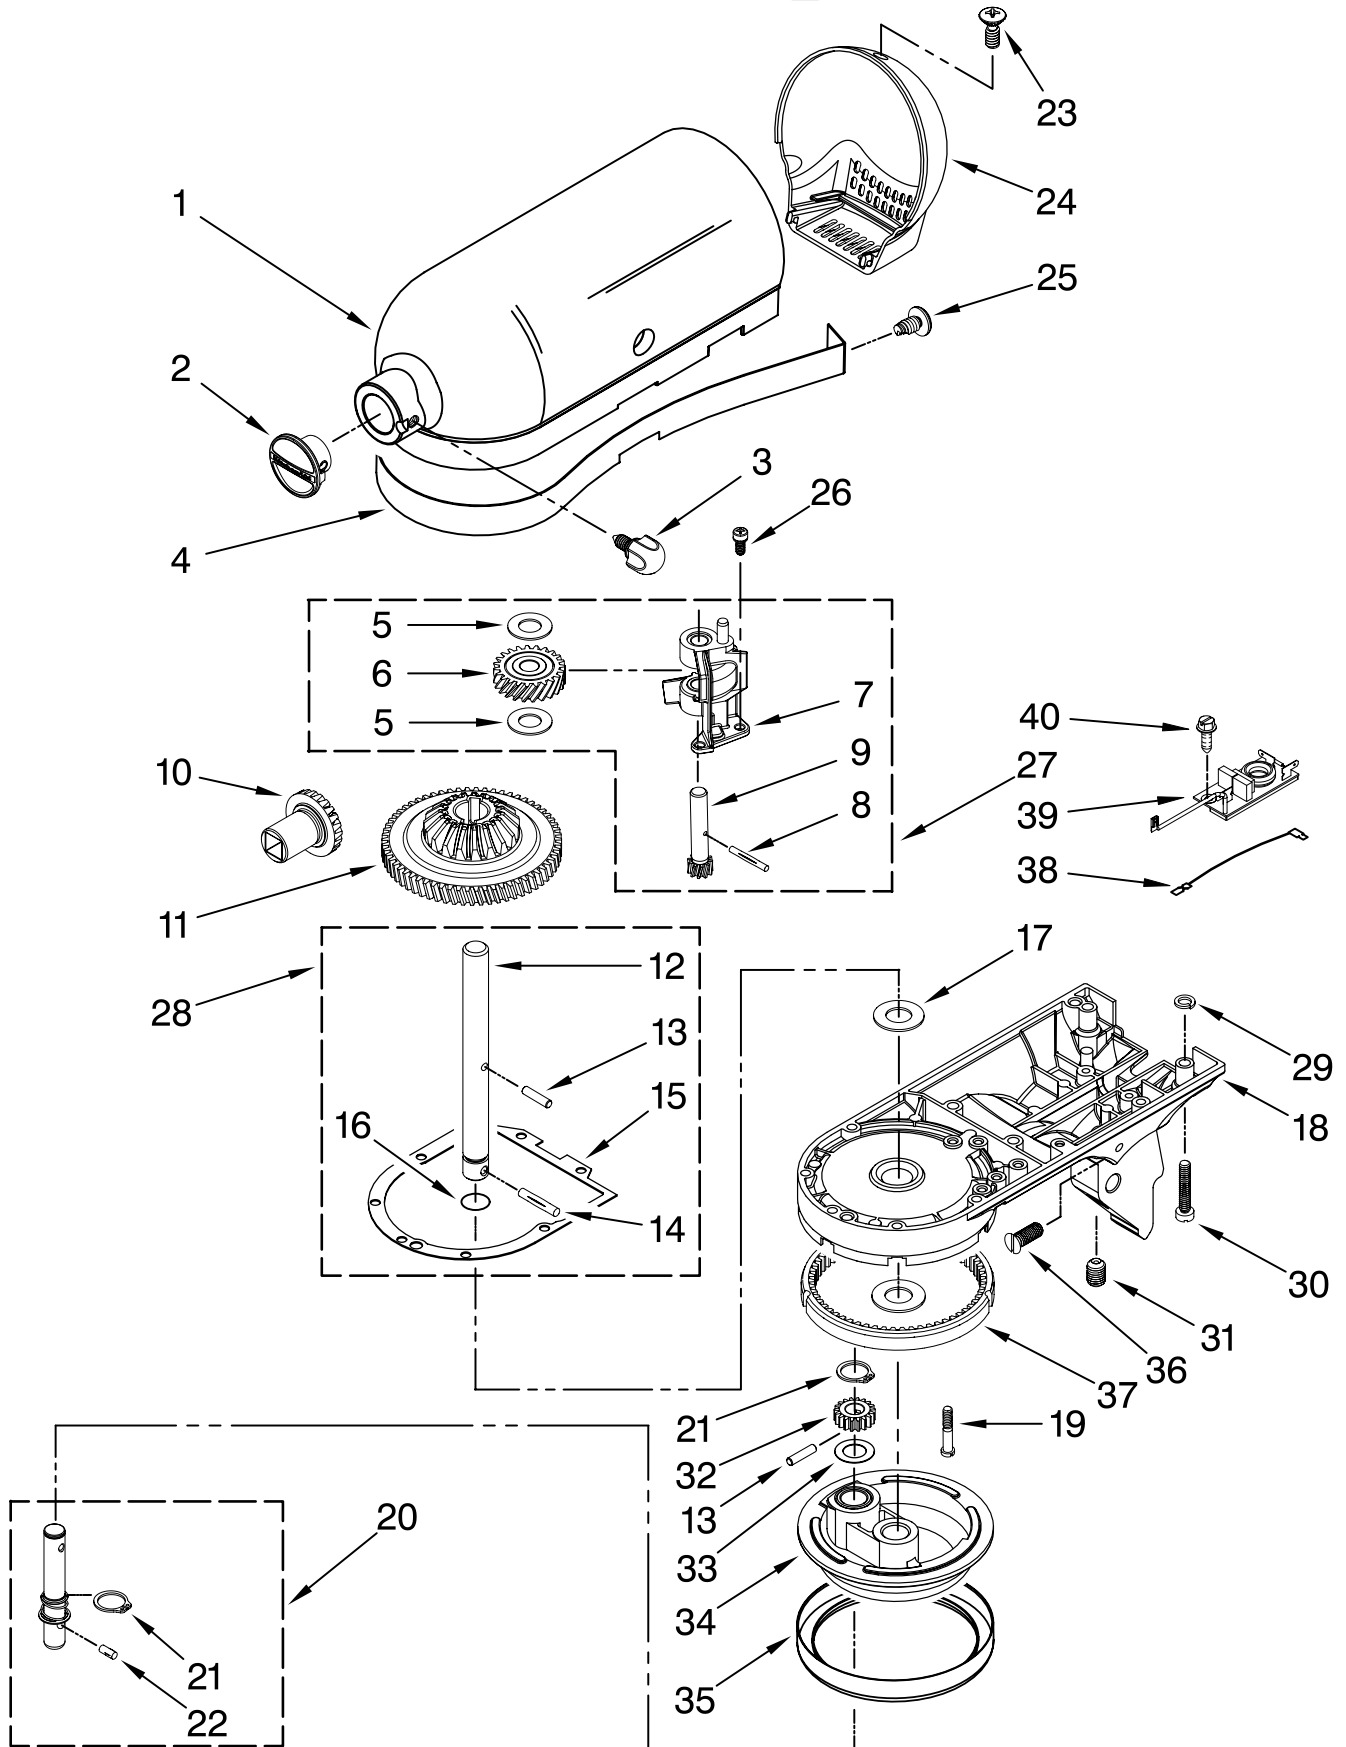

CASE, GEARING AND PLANETARY UNIT

For Models: 5KSM150PSE_4

FOR ORDERING INFORMATION REFER TO PARTS PRICE LIST

CASE, GEARING AND PLANETARY UNIT

For Models: 5KSM150PSE__4

<u>Illus.</u>	<u>Part</u>	<u>DESCRIPTION</u>
<u>No.</u>	<u>No.</u>	
1	**	Gearcase Motor Housing
2	242765-2	Cap, Attachment Hub
3		Thumb Screw
	9709194	Black
4	**	Band, Trim
5	3180161	Washer
6	W10112253	Worm Gear
7	240308	Worm Gear Bracket and Bearing
8	9705444	Pin
9	240210-2	Gear, Shaft & Pinion
10	9705130	Gear, Attachment Hub Bevel
11	9709627	Gear, Bevel Pinion & Center
12	240026	Shaft, Vertical Center
13	240018-1	Pin, Agitator Shaft
14	9705443	Pin, Groove
15	4162324	Gasket, Transmission
16	67500-55	O-Ring
17	3180163	Washer
18	**	Lower Gear Case
19	103994	Screw
20	3184052	Shaft, Agitator
21	9703438	Ring, Retaining
22	9704677	Pin, Groove
23	4162914	Screw
24	**	Cover, End
25	311932	Screw
26	3400022	Screw
27	240309-2	Worm Gear Bracket and Gear
28	4160474	Center Shaft & O-Ring
29	8533914	Washer, Lock
30	3400025	Screw, Machine
31	3400203	Screw, Set
32	9703903	Gear, Pinion
33	9706090	Washer
34	**	Planetary
35	240285	Ring, Planetary
36	89411	Screw, Adjusting
37	9703904	Gear, Internal
38	9702311	Lead, Filter Control Board
39	9705132	RFI Filter
40	3184086	Screw

**Refer to Pages 2 & 3
Color Variation Parts

FOR ORDERING INFORMATION REFER TO PARTS PRICE LIST