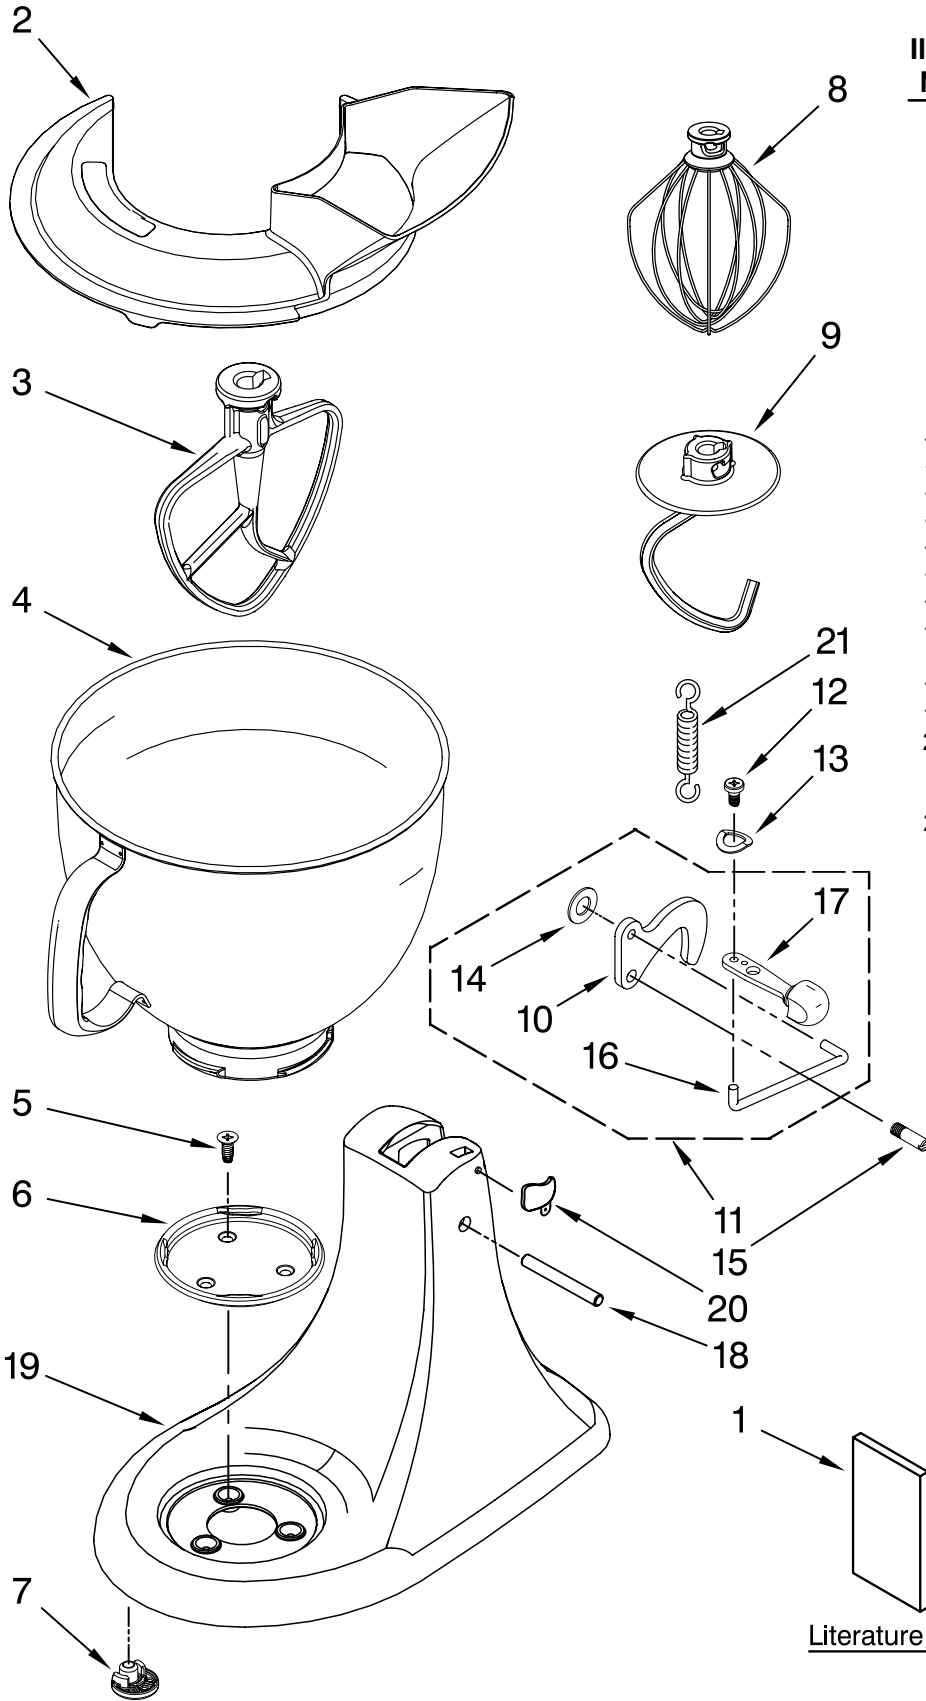

BASE AND PEDESTAL UNIT

For Models: 5KSM150PSE_4

Illus. No.	Part No.	DESCRIPTION
1		Literature Parts
	9709851	Use & Care Guide
	8212383	Repair Parts List
2	9709923	Shield, Pouring
3	9708472	Beater, Flat
4	9706619	Bowl, 5 Qt.
5	3400020	Screw
6	W10191926	Screw Cap Kit
7	9709707	Foot, Base
8	9706446	Whip, Wire
9	9708471	Hook, Dough
10	9709055	Latch
11	3184200	Latch, Link Assy
12	110679	Screw, Pivot
13	116241	Washer, Spring
14	8533912	Washer
15	103993	Screw, Latch
16	24450	Link, Latch
17		Lever, Latch
	9709267	Black
18	16910	Pin, Hinge
19	**	Pedestal
20		Head Lock
	3184262	White
	3184264	Black
21	3183690	Spring, Lock Lever

**REFER TO PAGES 2 & 3.
ACCESSORY PARTS

Literature Parts

FOR ORDERING INFORMATION REFER TO PARTS PRICE LIST