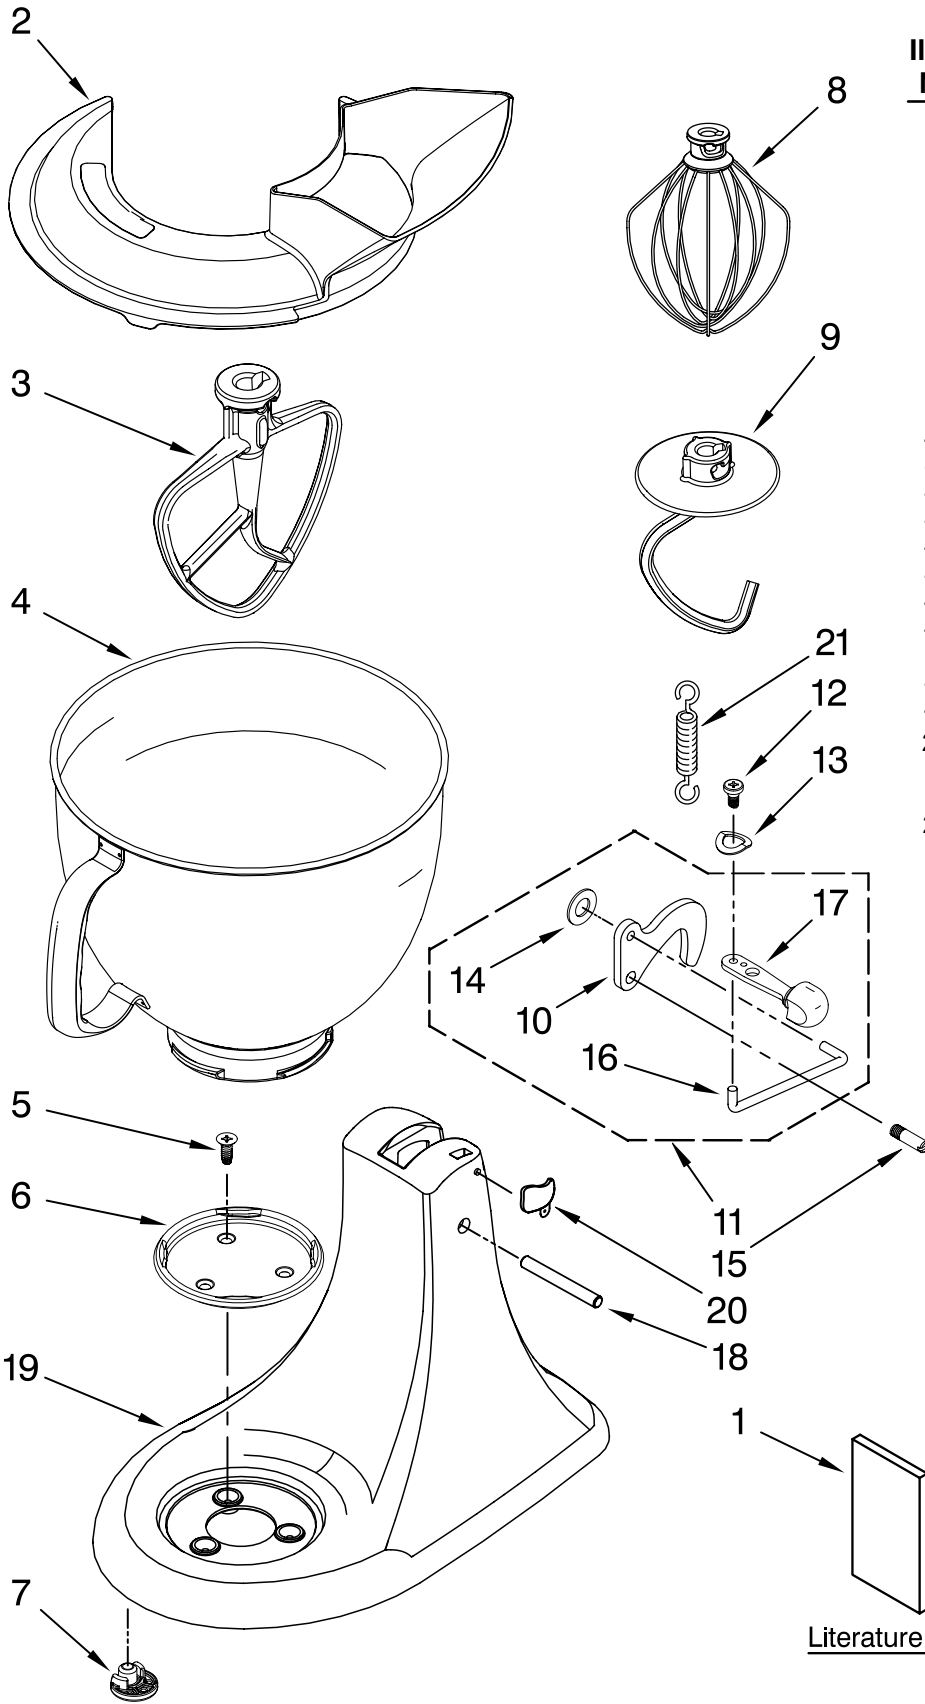

BASE AND PEDESTAL UNIT

For Models: 5KSM150PSE_4

Illus. No.	Part No.	DESCRIPTION
1		Literature Parts
	9709851	Use & Care Guide
	8212383	Repair Parts List
2	9709923	Shield, Pouring
3	9708472	Beater, Flat
4	9706619	Bowl, 5 Qt.
5	3400020	Screw
6	W10191926	Screw Cap Kit
7	9709707	Foot, Base
8	9706446	Whip, Wire
9	9708471	Hook, Dough
10	9709055	Latch
11	3184200	Latch, Link Assy
12	110679	Screw, Pivot
13	116241	Washer, Spring
14	8533912	Washer
15	103993	Screw, Latch
16	24450	Link, Latch
17		Lever, Latch
	9709267	Black
18	16910	Pin, Hinge
19	**	Pedestal
20		Head Lock
	3184262	White
	3184264	Black
21	3183690	Spring, Lock Lever

**REFER TO PAGES 2 & 3.
ACCESSORY PARTS

Literature Parts

FOR ORDERING INFORMATION REFER TO PARTS PRICE LIST