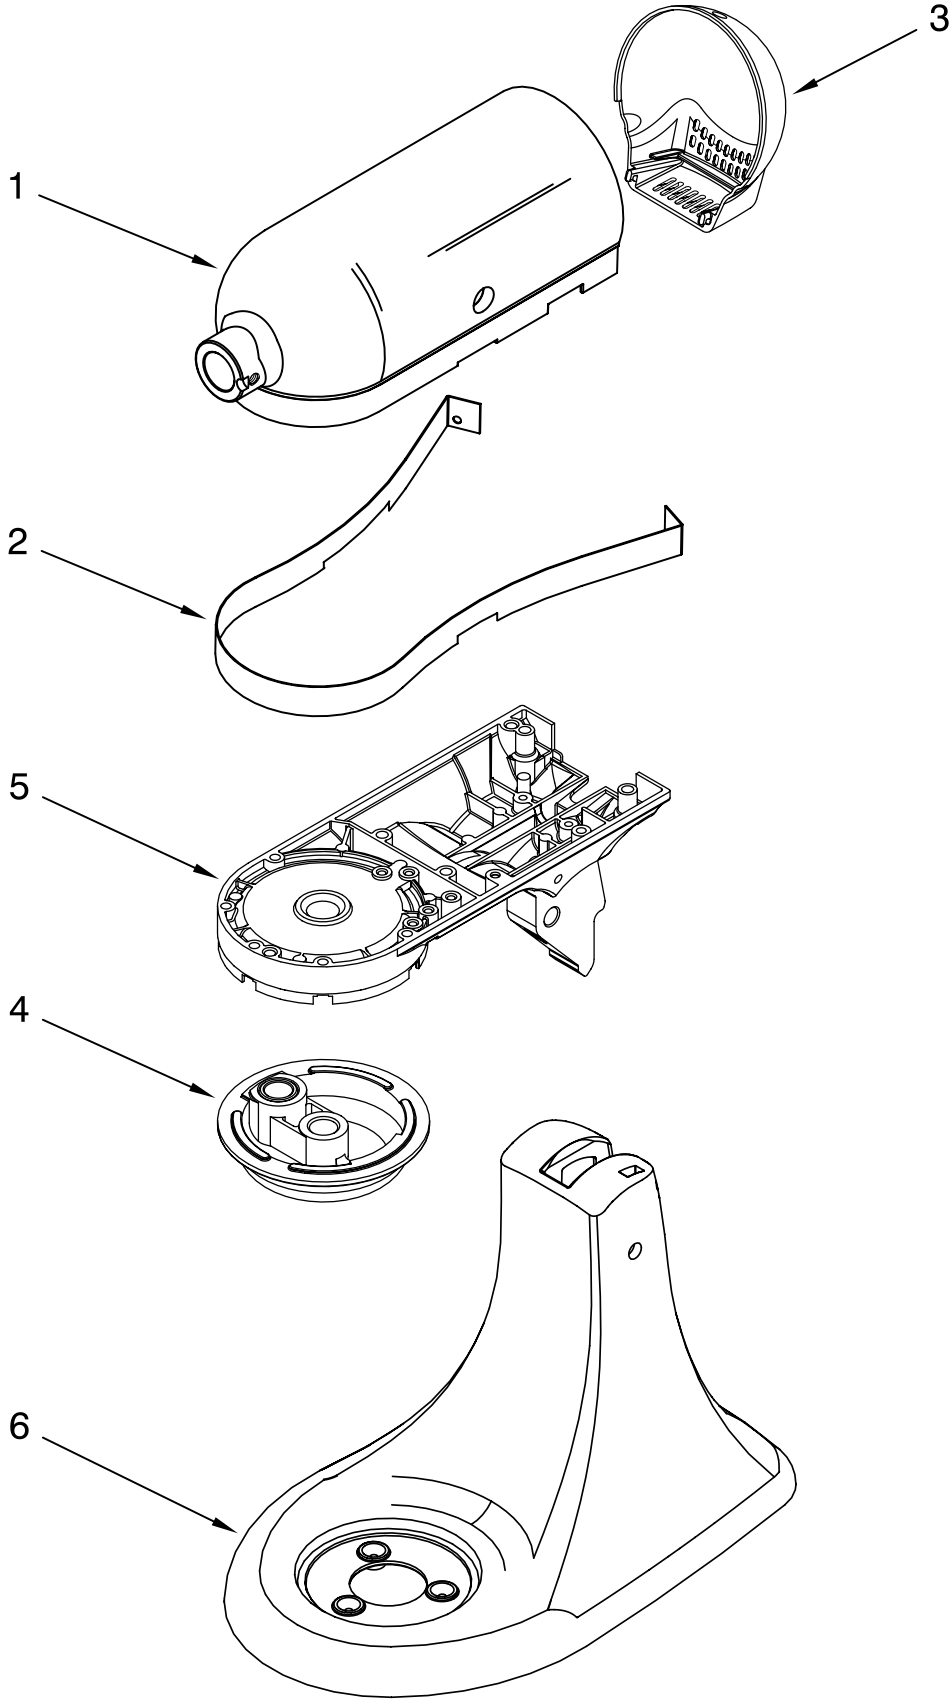

COLOR VARIATION PARTS

For Models: 5KSM150PSE_4

FOR ORDERING INFORMATION REFER TO PARTS PRICE LIST