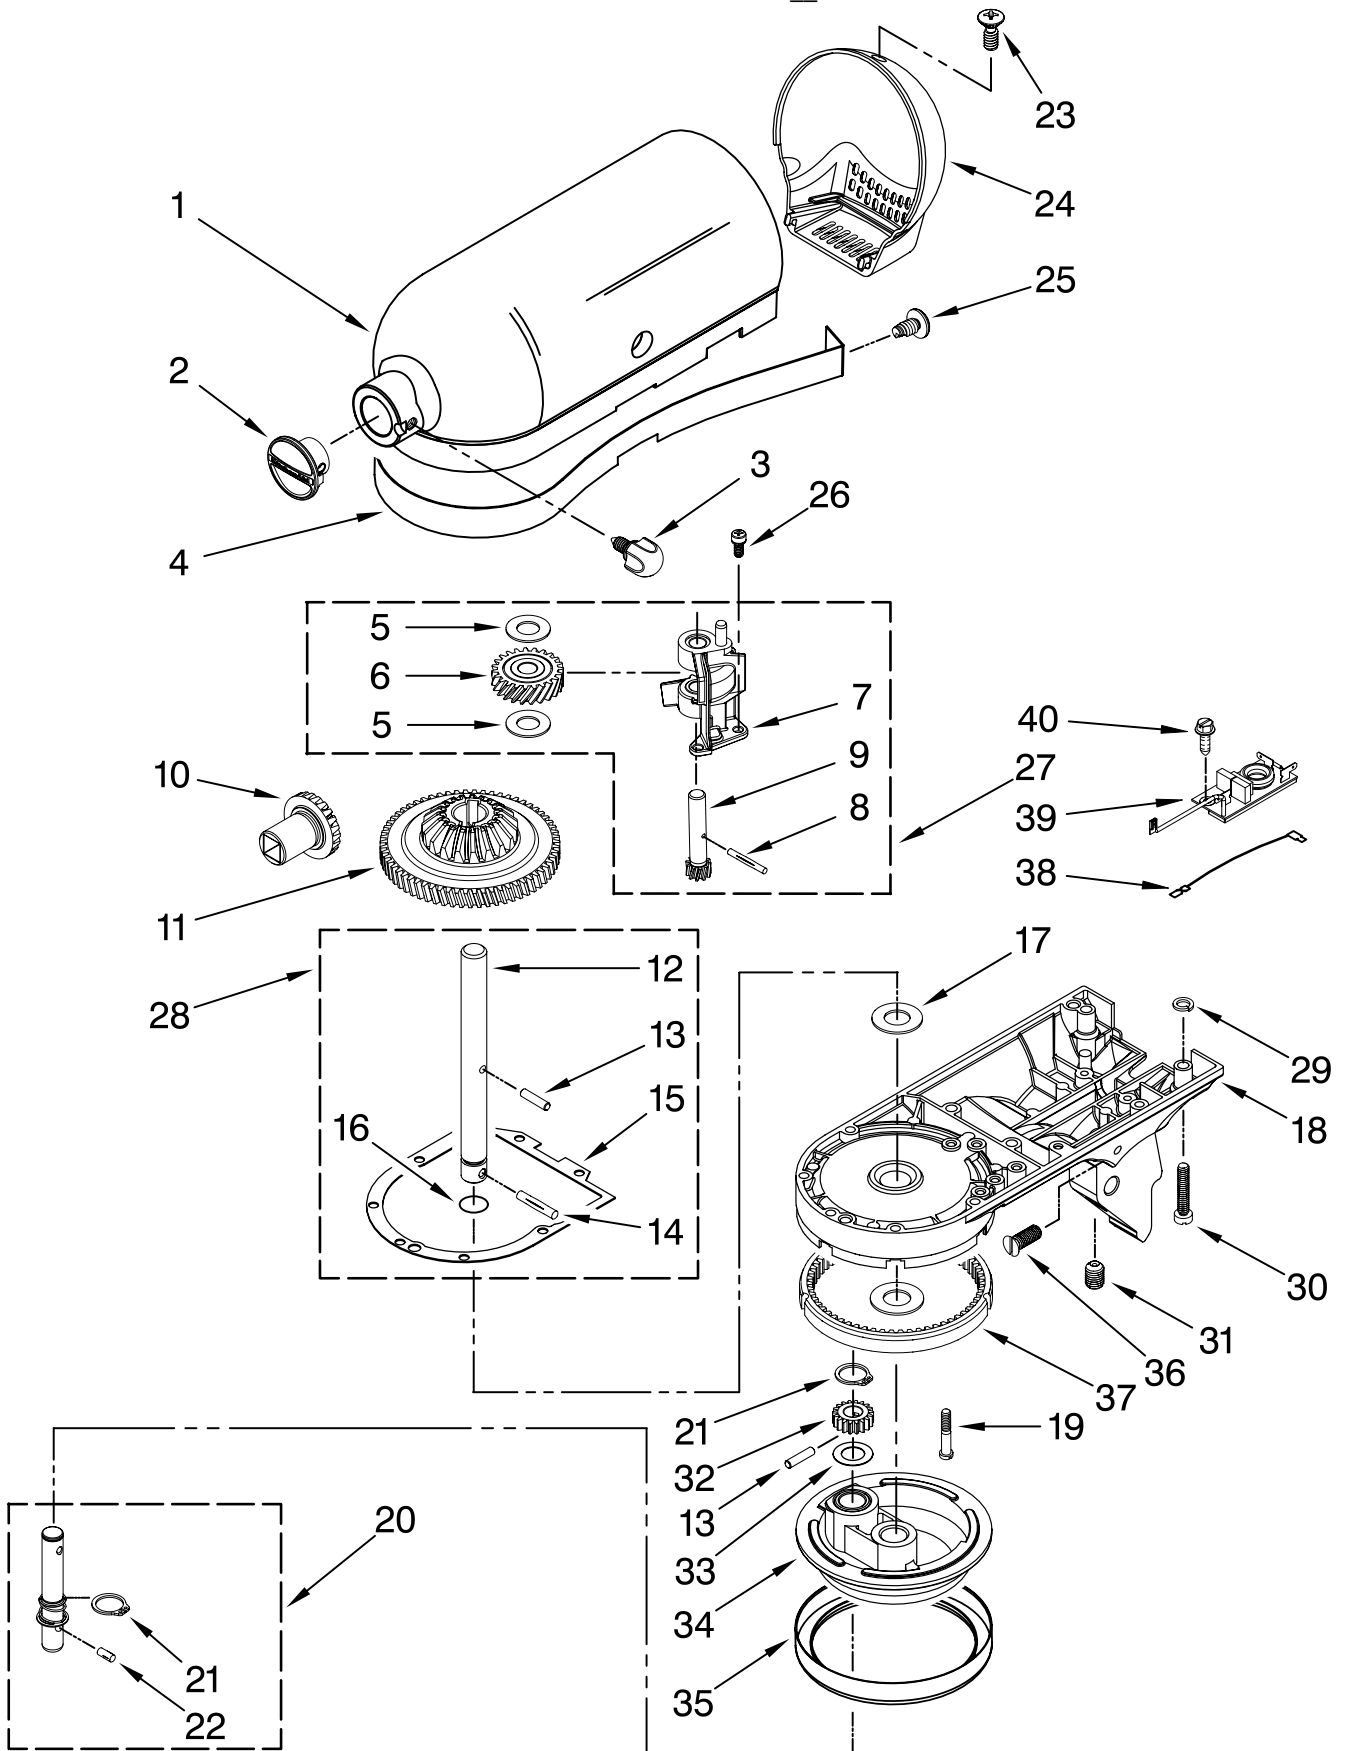

For Models: 5KSM150PSE_4

FOR ORDERING INFORMATION REFER TO PARTS PRICE LIST

CASE, GEARING AND PLANETARY UNIT

For Models: 5KSM150PSE__4

Illus. No.	Part No.	DESCRIPTION
1	**	Gearcase Motor Housing
2	242765-2	Cap, Attachment Hub
3		Thumb Screw
	9709194	Black
4	**	Band, Trim
5	3180161	Washer
6	W10112253	Worm Gear
7	240308	Worm Gear Bracket and Bearing
8	9705444	Pin
9	240210-2	Gear, Shaft & Pinion
10	9705130	Gear, Attachment Hub Bevel
11	9709627	Gear, Bevel Pinion & Center
12	240026	Shaft, Vertical Center
13	240018-1	Pin, Agitator Shaft
14	9705443	Pin, Groove
15	4162324	Gasket, Transmission
16	67500-55	O-Ring
17	3180163	Washer
18	**	Lower Gear Case
19	103994	Screw
20	3184052	Shaft, Agitator
21	9703438	Ring, Retaining
22	9704677	Pin, Groove
23	4162914	Screw
24	**	Cover, End
25	311932	Screw
26	3400022	Screw
27	240309-2	Worm Gear Bracket and Gear
28	4160474	Center Shaft & O-Ring
29	8533914	Washer, Lock
30	3400025	Screw, Machine
31	3400203	Screw, Set
32	9703903	Gear, Pinion
33	9706090	Washer
34	**	Planetary
35	240285	Ring, Planetary
36	89411	Screw, Adjusting
37	9703904	Gear, Internal
38	9702311	Lead, Filter Control Board
39	9705132	RFI Filter
40	3184086	Screw