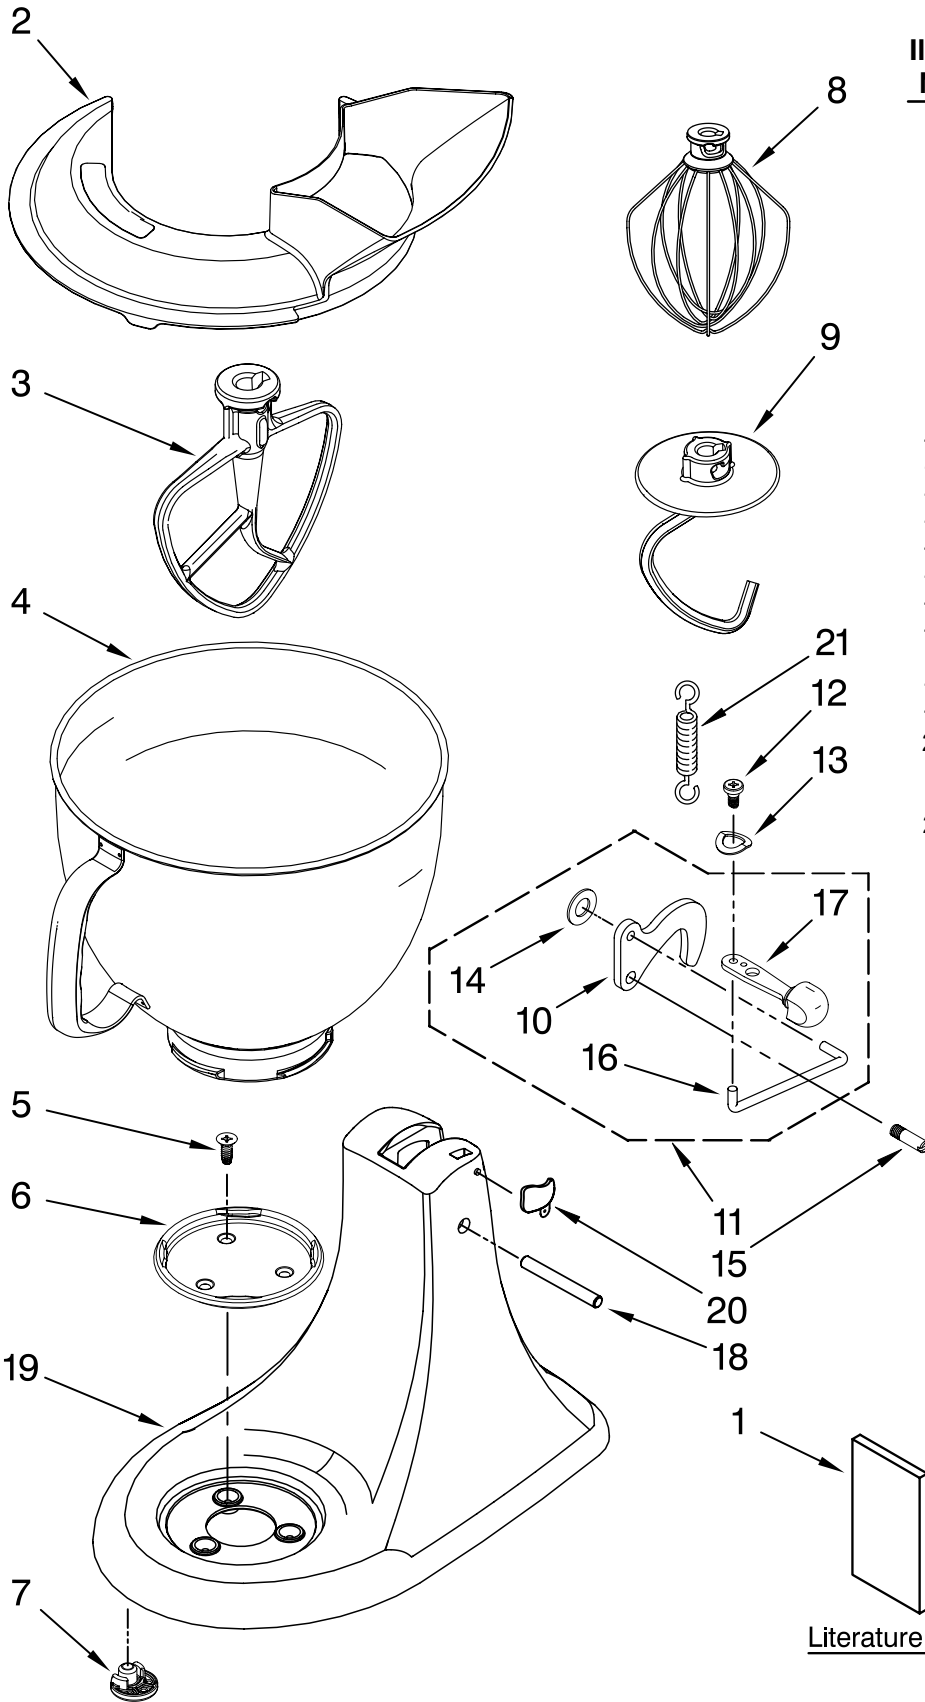

BASE AND PEDESTAL UNIT

For Models: 5KSM150PSE_4

Illus. No.	Part No.	DESCRIPTION
1		Literature Parts
	9709851	Use & Care Guide
	8212383	Repair Parts List
2	9709923	Shield, Pouring
3	9708472	Beater, Flat
4	9706619	Bowl, 5 Qt.
5	3400020	Screw
6	W10191926	Screw Cap Kit
7	9709707	Foot, Base
8	9706446	Whip, Wire
9	9708471	Hook, Dough
10	9709055	Latch
11	3184200	Latch, Link Assy
12	110679	Screw, Pivot
13	116241	Washer, Spring
14	8533912	Washer
15	103993	Screw, Latch
16	24450	Link, Latch
17		Lever, Latch
	9709267	Black
18	16910	Pin, Hinge
19	**	Pedestal
20		Head Lock
	3184262	White
	3184264	Black
21	3183690	Spring, Lock Lever

**REFER TO PAGES 2 & 3.
ACCESSORY PARTS

Literature Parts

FOR ORDERING INFORMATION REFER TO PARTS PRICE LIST