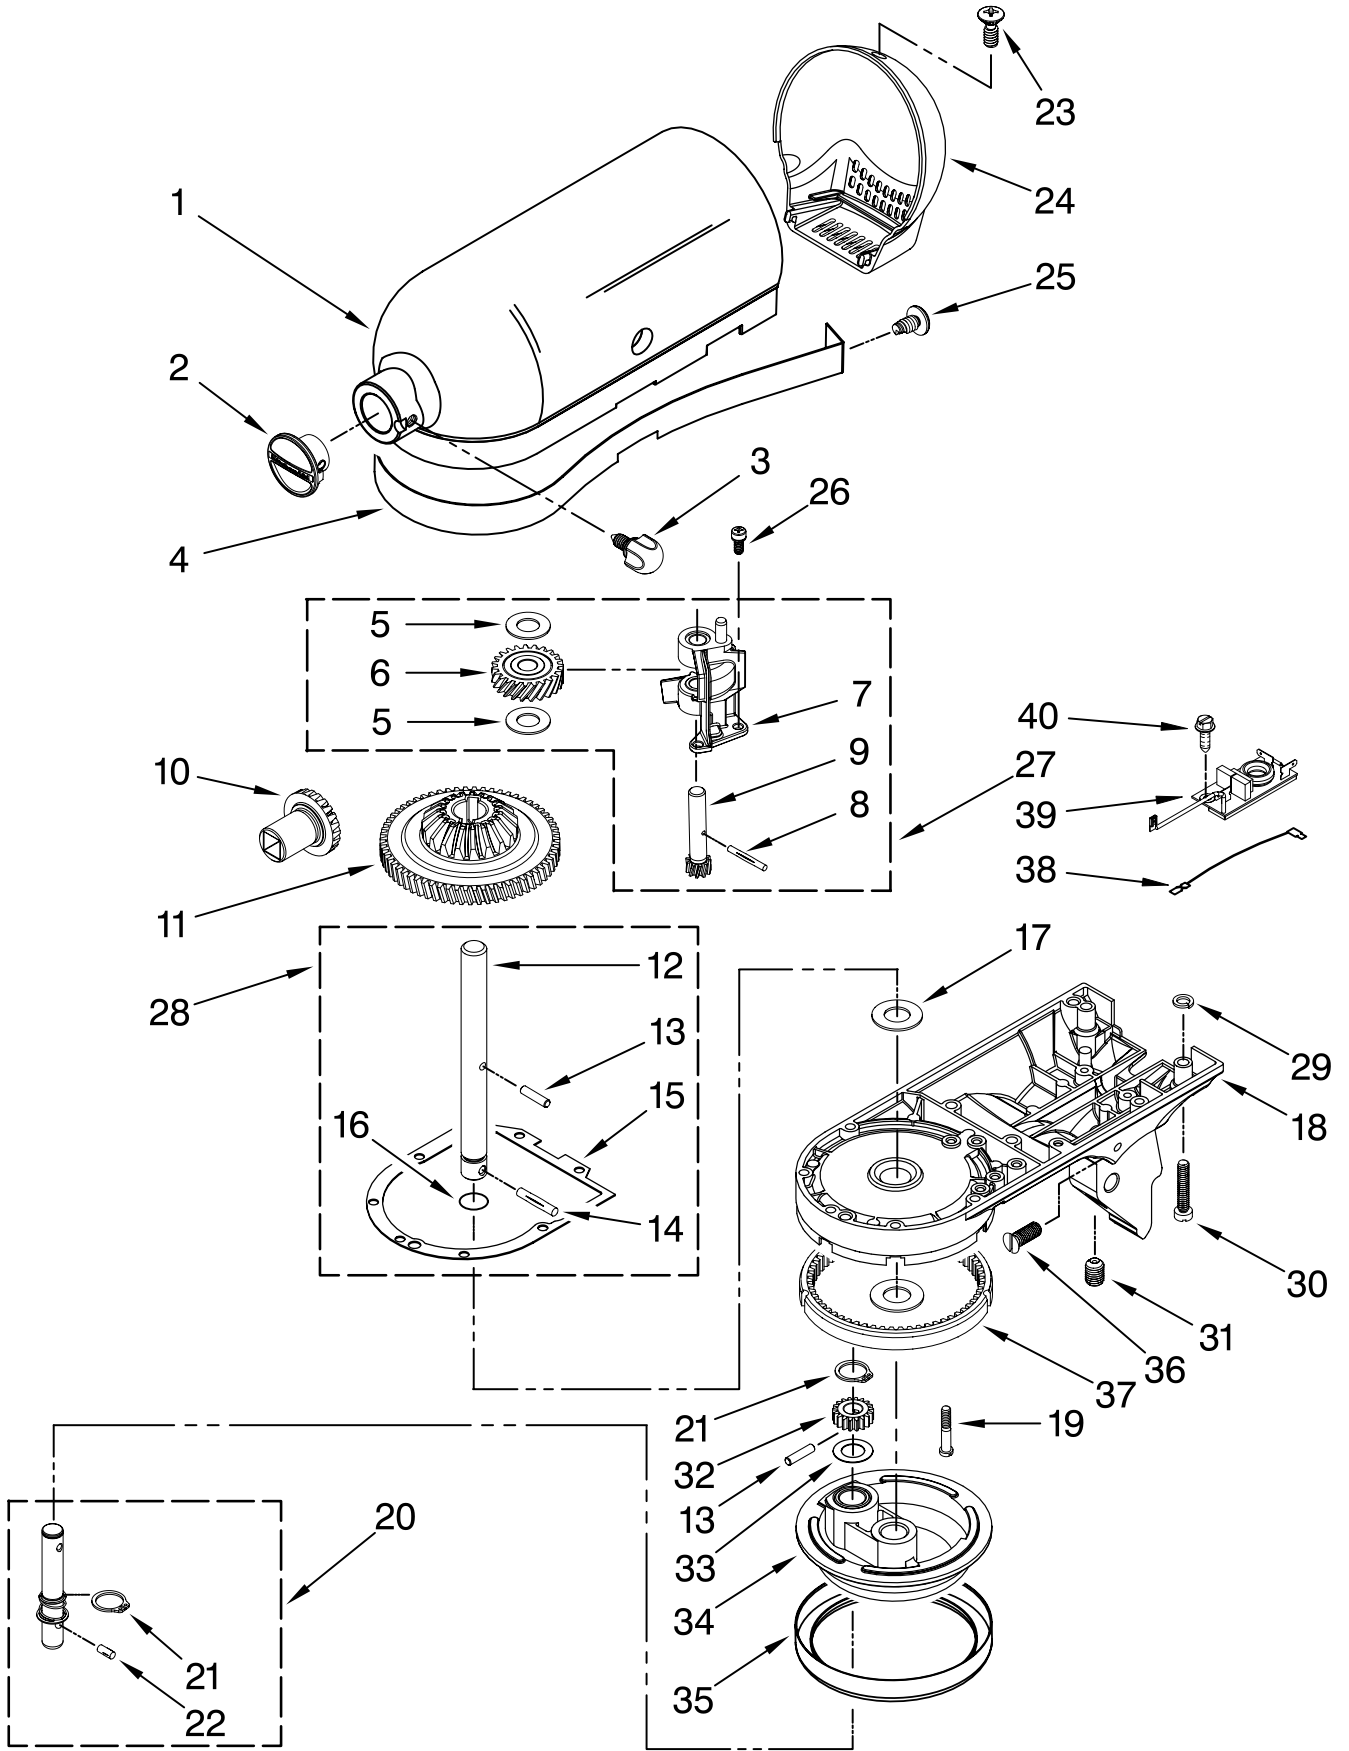

CASE, GEARING AND PLANETARY UNIT

For Models: 5KSM150PSE_4

FOR ORDERING INFORMATION REFER TO PARTS PRICE LIST

CASE, GEARING AND PLANETARY UNIT

For Models: 5KSM150PSE__4

Illus. No.	Part No.	DESCRIPTION
1	**	Gearcase Motor Housing
2	242765-2	Cap, Attachment Hub
3		Thumb Screw
	9709194	Black
4	**	Band, Trim
5	3180161	Washer
6	W10112253	Worm Gear
7	240308	Worm Gear Bracket and Bearing
8	9705444	Pin
9	240210-2	Gear, Shaft & Pinion
10	9705130	Gear, Attachment Hub Bevel
11	9709627	Gear, Bevel Pinion & Center
12	240026	Shaft, Vertical Center
13	240018-1	Pin, Agitator Shaft
14	9705443	Pin, Groove
15	4162324	Gasket, Transmission
16	67500-55	O-Ring
17	3180163	Washer
18	**	Lower Gear Case
19	103994	Screw
20	3184052	Shaft, Agitator
21	9703438	Ring, Retaining
22	9704677	Pin, Groove
23	4162914	Screw
24	**	Cover, End
25	311932	Screw
26	3400022	Screw
27	240309-2	Worm Gear Bracket and Gear
28	4160474	Center Shaft & O-Ring
29	8533914	Washer, Lock
30	3400025	Screw, Machine
31	3400203	Screw, Set
32	9703903	Gear, Pinion
33	9706090	Washer
34	**	Planetary
35	240285	Ring, Planetary
36	89411	Screw, Adjusting
37	9703904	Gear, Internal
38	9702311	Lead, Filter Control Board
39	9705132	RFI Filter
40	3184086	Screw

**Refer to Pages 2 & 3
Color Variation Parts

FOR ORDERING INFORMATION REFER TO PARTS PRICE LIST