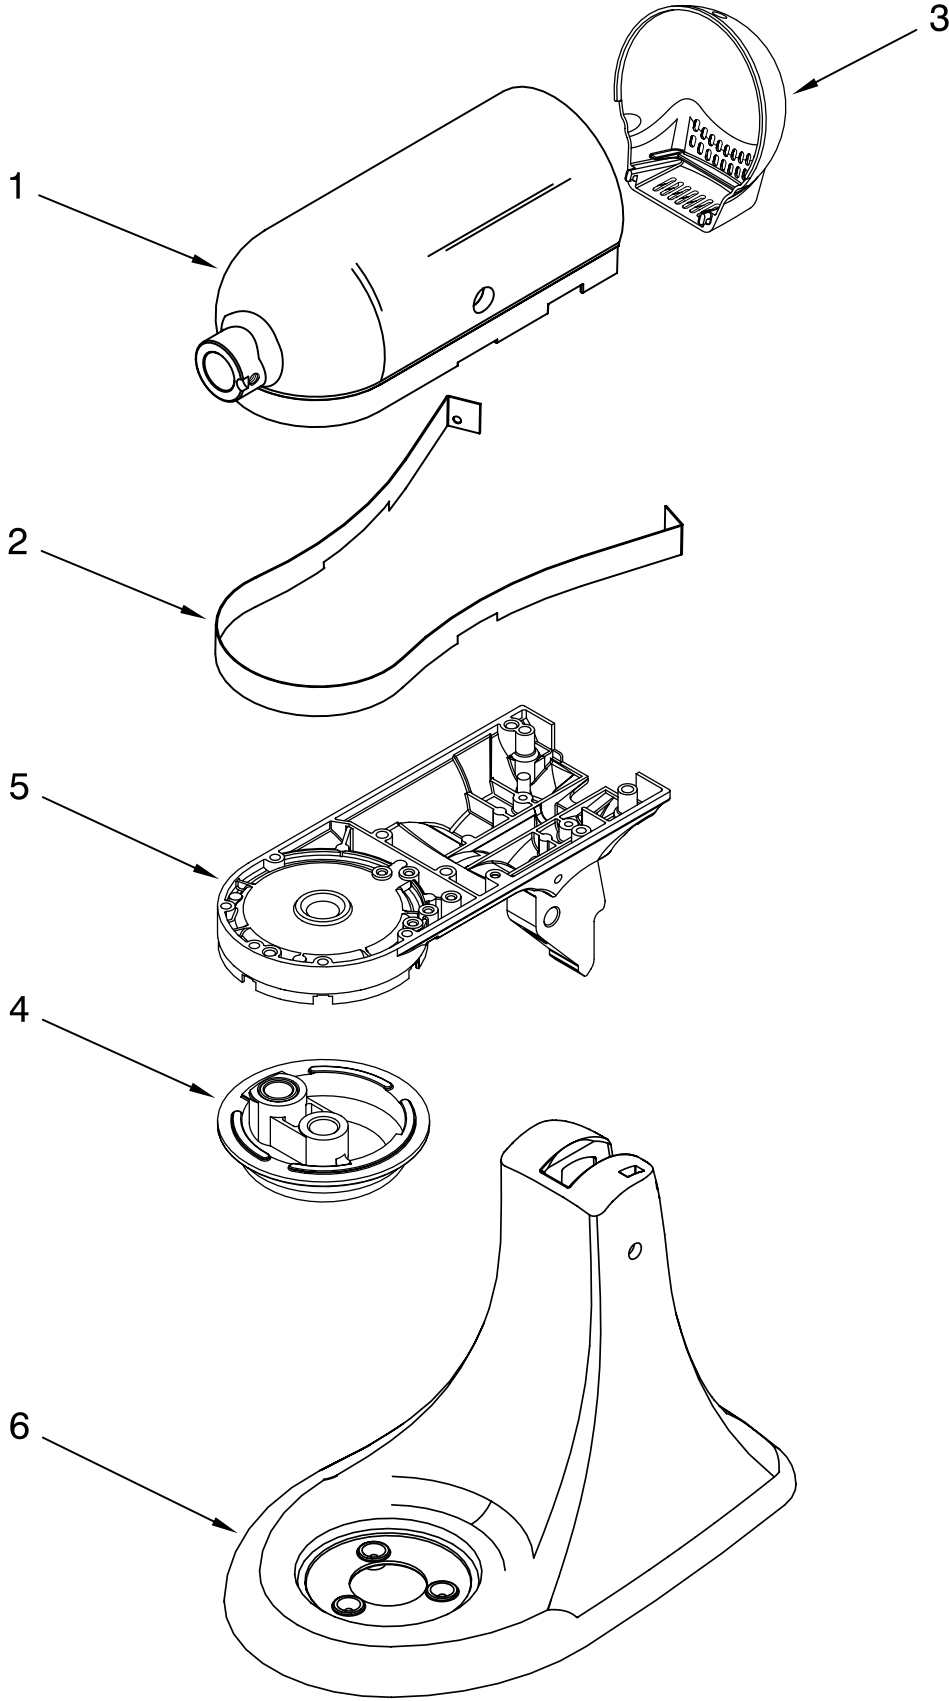

COLOR VARIATION PARTS

For Models: 5KSM150PSE_4

FOR ORDERING INFORMATION REFER TO PARTS PRICE LIST