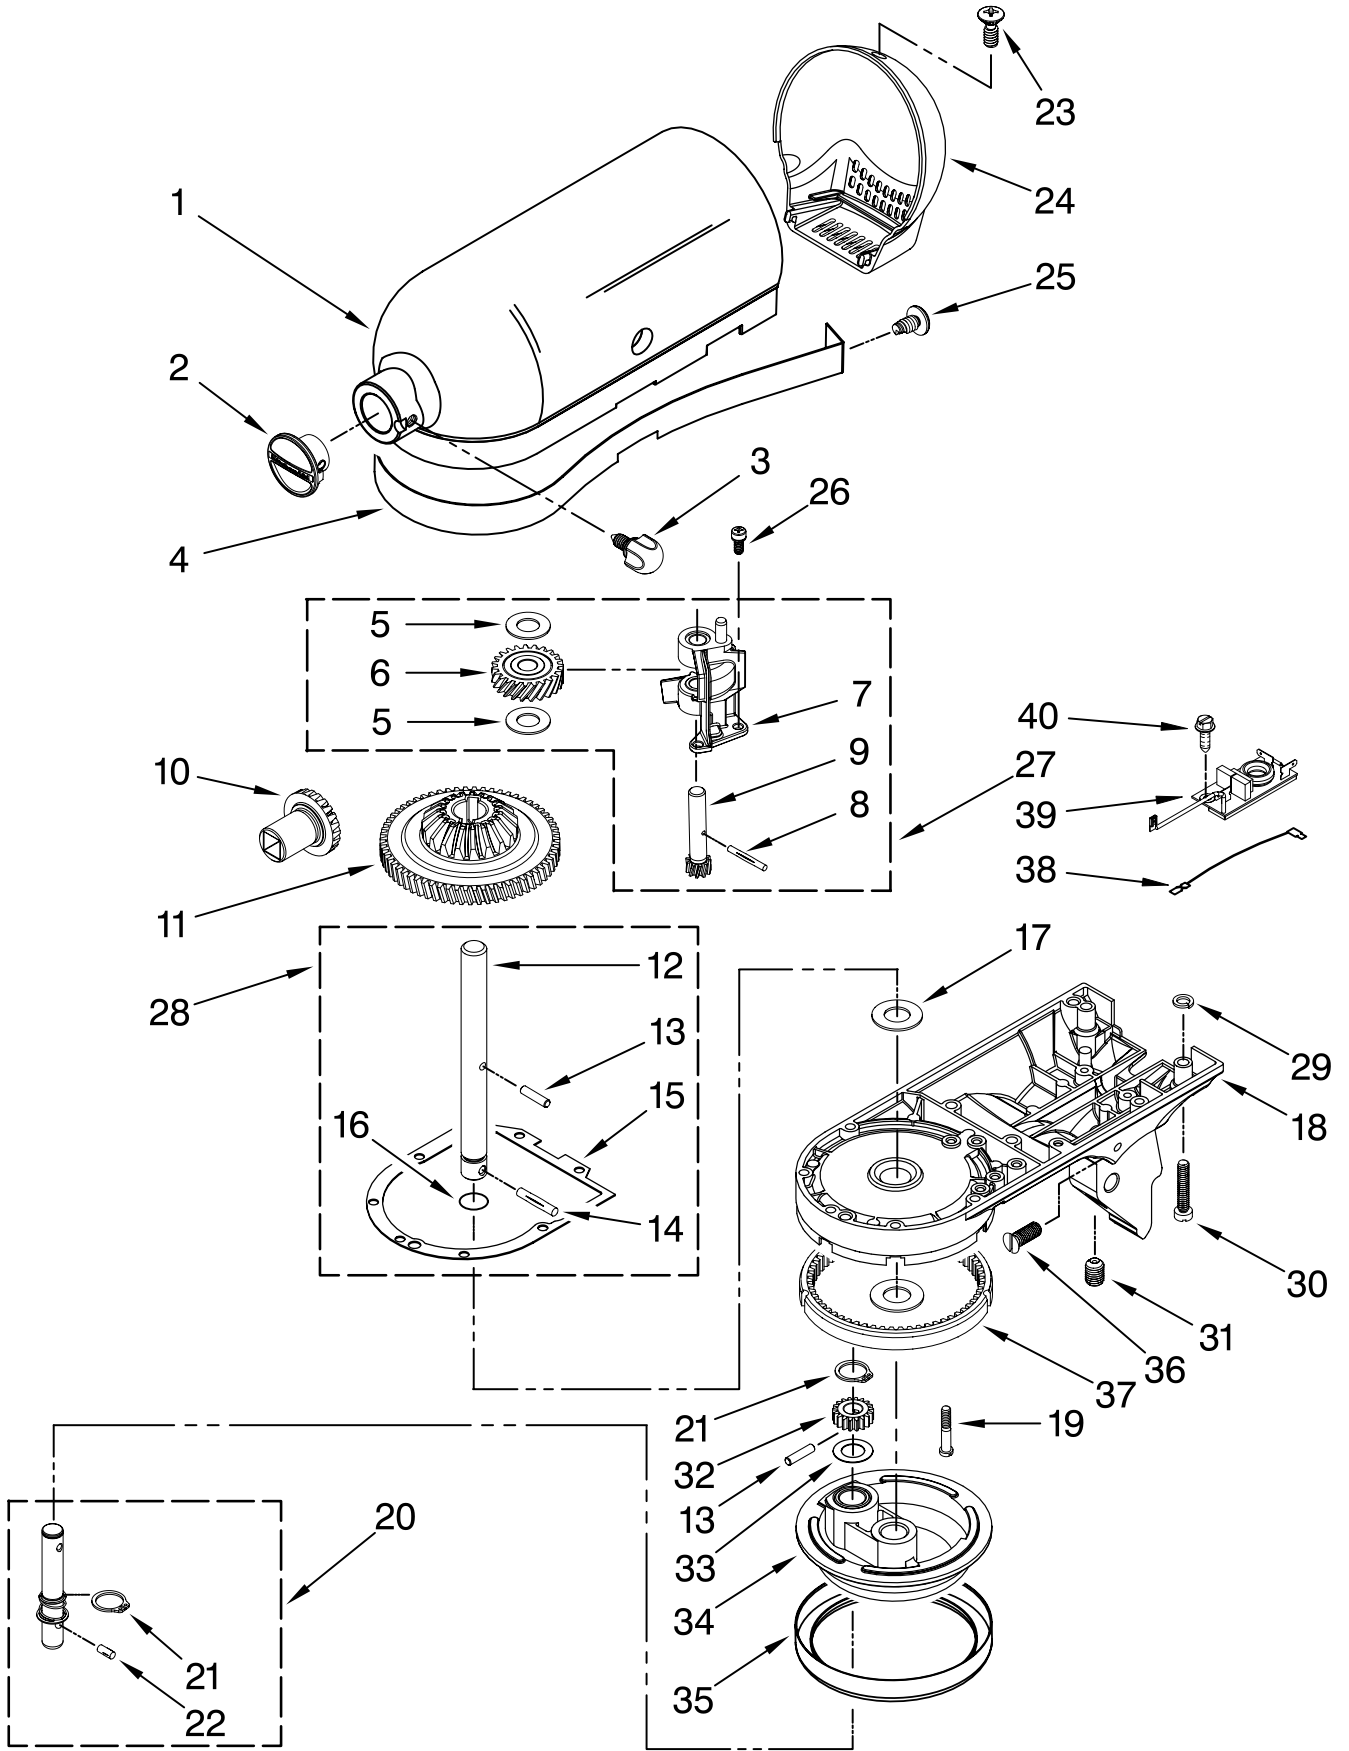

For Models: 5KSM150PSE_4

FOR ORDERING INFORMATION REFER TO PARTS PRICE LIST

CASE, GEARING AND PLANETARY UNIT

For Models: 5KSM150PSE__4

Illus. No.	Part No.	DESCRIPTION
1	**	Gearcase Motor Housing
2	242765-2	Cap, Attachment Hub
3		Thumb Screw
	9709194	Black
4	**	Band, Trim
5	3180161	Washer
6	W10112253	Worm Gear
7	240308	Worm Gear Bracket and Bearing
8	9705444	Pin
9	240210-2	Gear, Shaft & Pinion
10	9705130	Gear, Attachment Hub Bevel
11	9709627	Gear, Bevel Pinion & Center
12	240026	Shaft, Vertical Center
13	240018-1	Pin, Agitator Shaft
14	9705443	Pin, Groove
15	4162324	Gasket, Transmission
16	67500-55	O-Ring
17	3180163	Washer
18	**	Lower Gear Case
19	103994	Screw
20	3184052	Shaft, Agitator
21	9703438	Ring, Retaining
22	9704677	Pin, Groove
23	4162914	Screw
24	**	Cover, End
25	311932	Screw
26	3400022	Screw
27	240309-2	Worm Gear Bracket and Gear
28	4160474	Center Shaft & O-Ring
29	8533914	Washer, Lock
30	3400025	Screw, Machine
31	3400203	Screw, Set
32	9703903	Gear, Pinion
33	9706090	Washer
34	**	Planetary
35	240285	Ring, Planetary
36	89411	Screw, Adjusting
37	9703904	Gear, Internal
38	9702311	Lead, Filter Control Board
39	9705132	RFI Filter
40	3184086	Screw