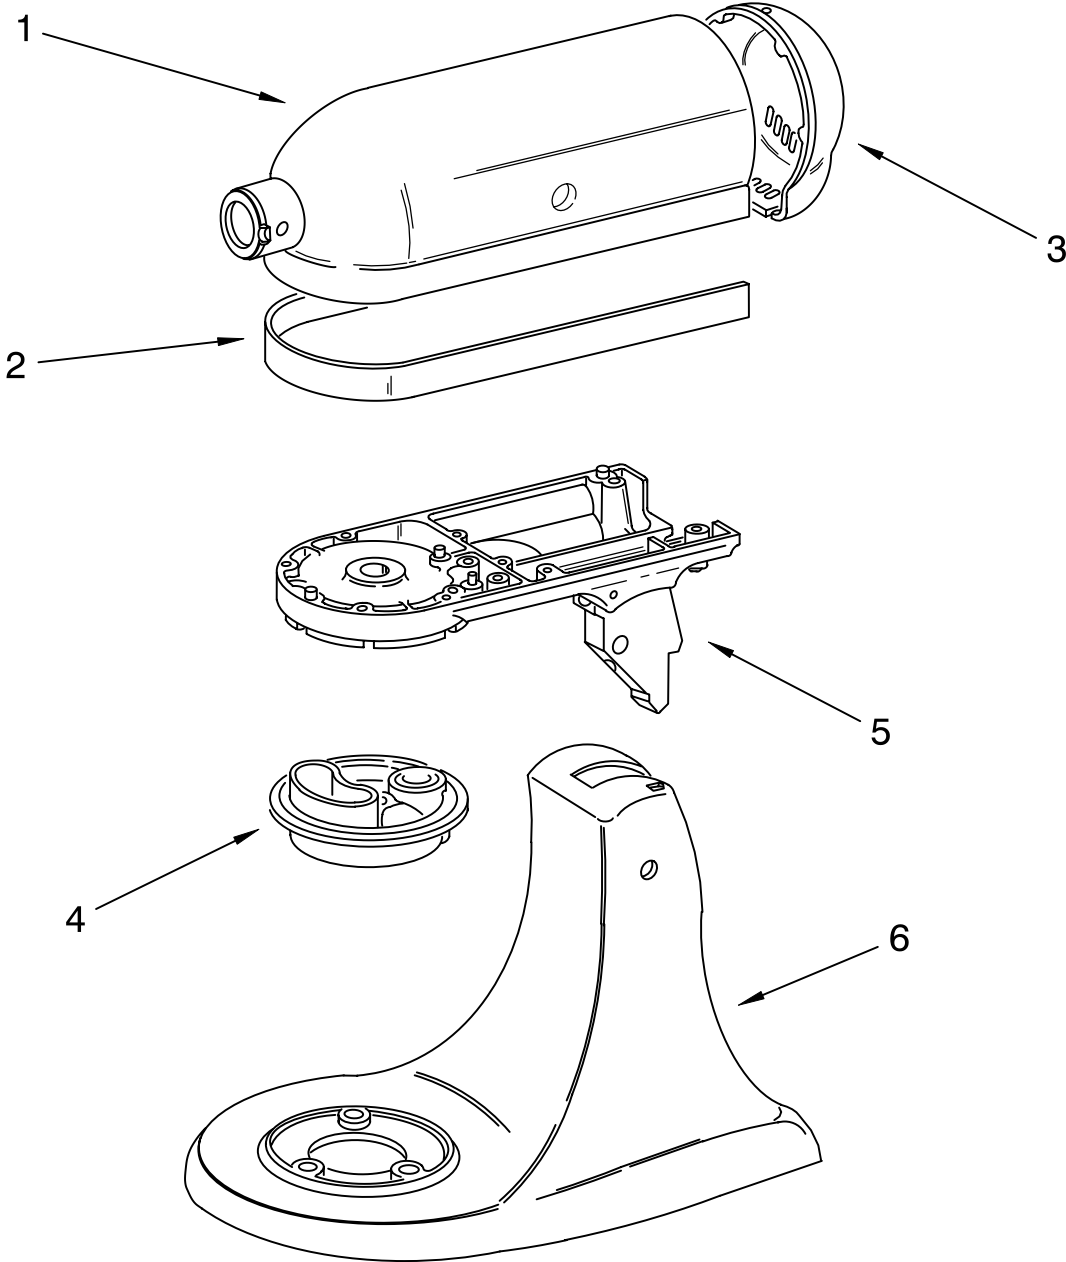

COLOR VARIATION PARTS

For Models: 5KSM150PSE__0

FOR ORDERING INFORMATION REFER TO PARTS PRICE LIST