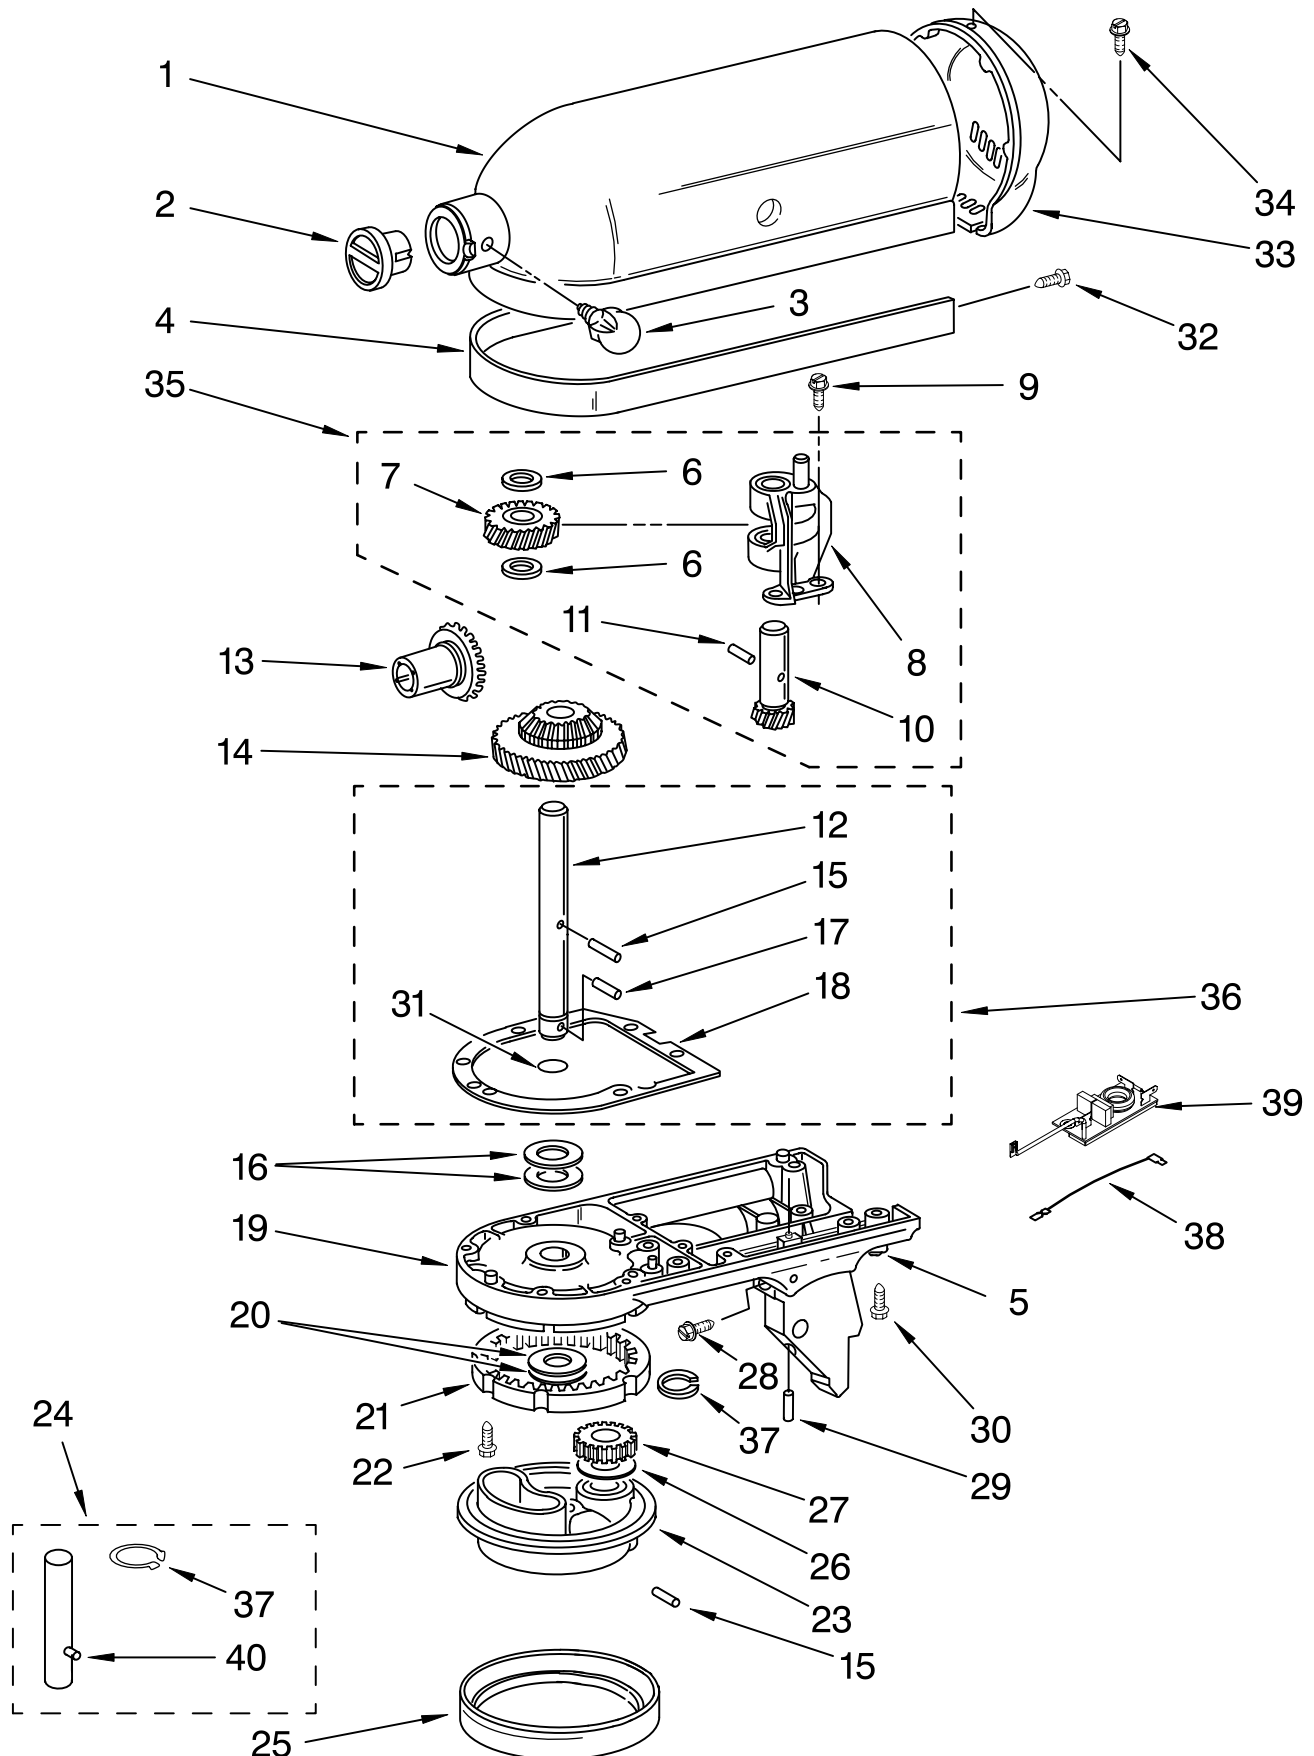

CASE, GEARING AND PLANETARY UNIT

For Models: 5KSM150PSE__0

FOR ORDERING INFORMATION REFER TO PARTS PRICE LIST

CASE, GEARING AND PLANETARY UNIT

For Models: 5KSM150PSE__0

Illus. No.	Part No.	DESCRIPTION	Illus. No.	Part No.	DESCRIPTION	Illus. No.	Part No.	DESCRIPTION
1	**	Gearcase Motor Housing	14	9703905	Bevel Pinion	26	3180160	Washer
2		Cap, Attachment Hub	15	240018-1	Pin, Agitator Shaft	27	9703903	Pinion, Gear
	242765-2	Chrome Thumb Screw	16	3180163	Washer	28	4160413	Screw
3	240374	Black Band, Trim	17	9705443	Pin, Groove	29	3400203	Screw, Set
4	**	Lock Washer	18	4162324	Gasket, Transmission Case	30	3400025	Screw, Machine
5	4159479	Lock Washer	19	**	Lower Gear Case	31	67500-55	"O" Ring
6	3180161	Washer	20	3180163	Washer	32	311932	Screw
7	4162897	Worm Gear	21	9703904	Gear, Internal	33	**	Cover, End
8	240308	Worm Gear Bracket And Bearing	22	103994	Screw	34	4162914	Screw
9	3400022	Screw	23	**	Planetary	35	240309-2	Worm Gear Bracket and Gear
10	240210-2	Shaft & Pinion	24	3184052	Agitator Shaft	36	4160474	Center Shaft & "O" Ring
11	9705444	Pin	25		Ring, Planetary	37	9703438	Ring
12	240026	Shaft, Vertical Center		240285-2	Polished Finish	38	9702311	Lead, Filter Control Board
13	9703907	Gear, Attachment Hub Bevel		240285	Standard Finish	39	9705132	RFI Filter
						40	9704677	Pin, Groove

**Refer to Page 2
Color Variation Parts