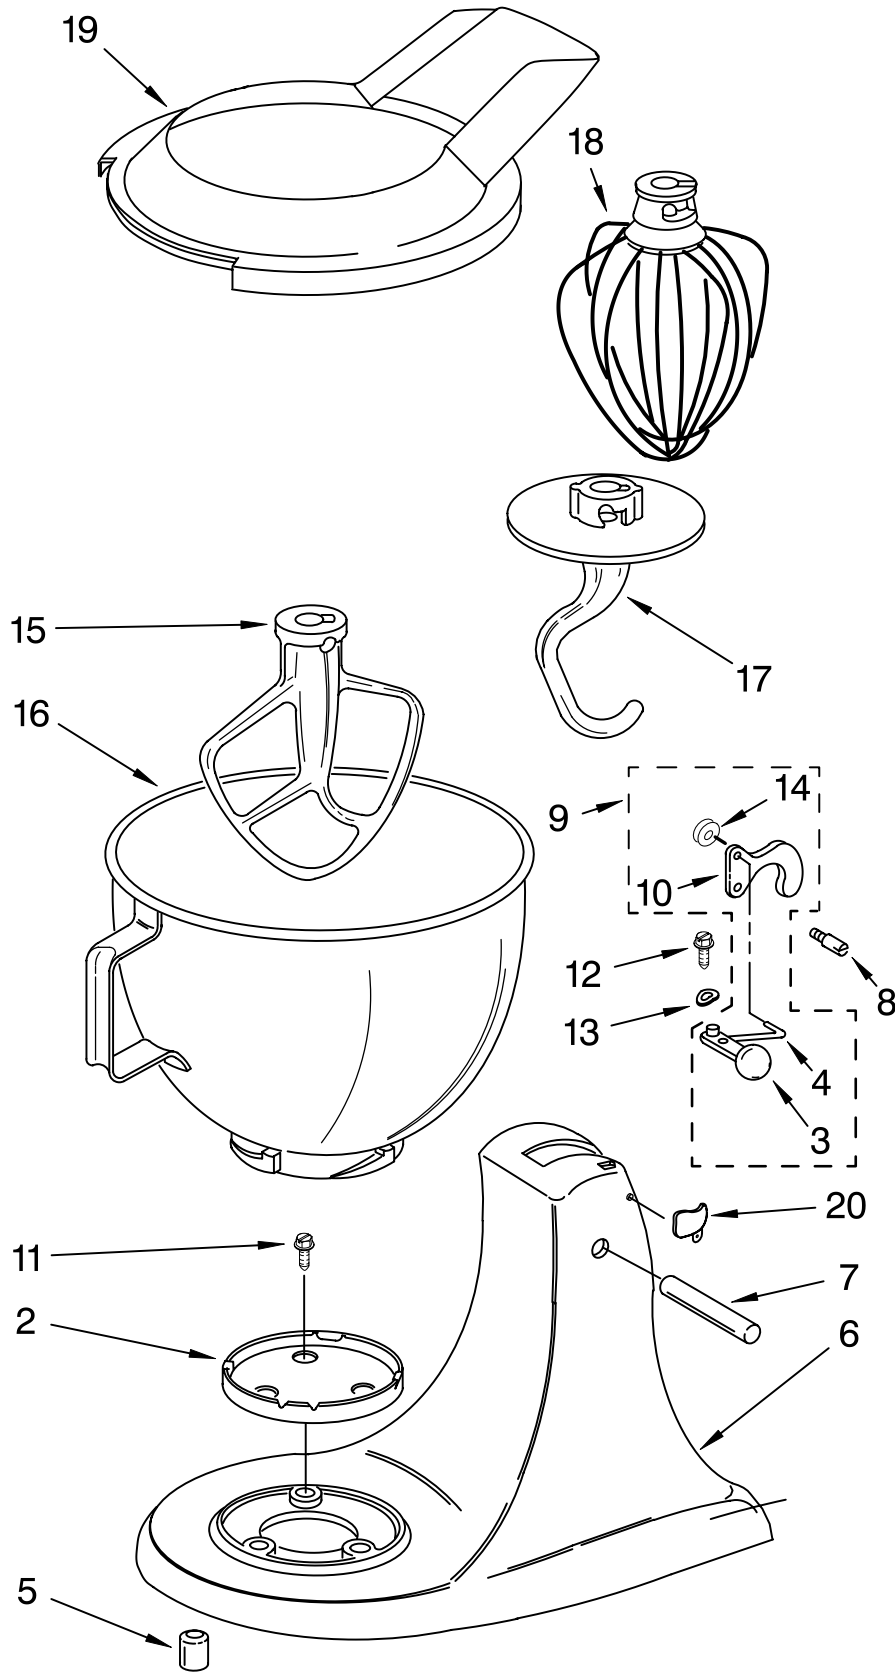

BASE AND PEDESTAL UNIT

For Models: 5KSM150PSE__0

Illus. No.	Part No.	DESCRIPTION
1	9709309	Literature Parts Use & Care Guide
	8212008	Repair Parts List
2	4162529	Screw Cap Kit
3		Lever, Latch
	3184178	Black
4	24450	Link, Latch
5	115792	Foot, Base
6	**	Pedestal
7	16910	Pin, Hinge
8	103993	Screw, Latch Bearing
9	3184200	Latch, Link Assy
10	240494-2	Latch
11	3400020	Screw,
12	110679	Screw, Pivot
13	116241	Washer, Spring
14	4159598	Washer
15		Beater, Flat Coated, White
16	9706619	Bowl And Base
17	9707671	Dough Hook
18	9704329	Wire Whip
19	3177975	Pouring Shield
20		Head Lock
	3184262	White
	3184264	Black

**REFER TO PAGES 2 & 3.

FOR ORDERING INFORMATION REFER TO PARTS PRICE LIST