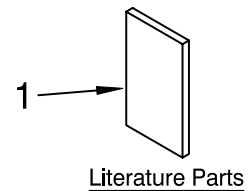

FOR ORDERING INFORMATION REFER TO PARTS PRICE LIST