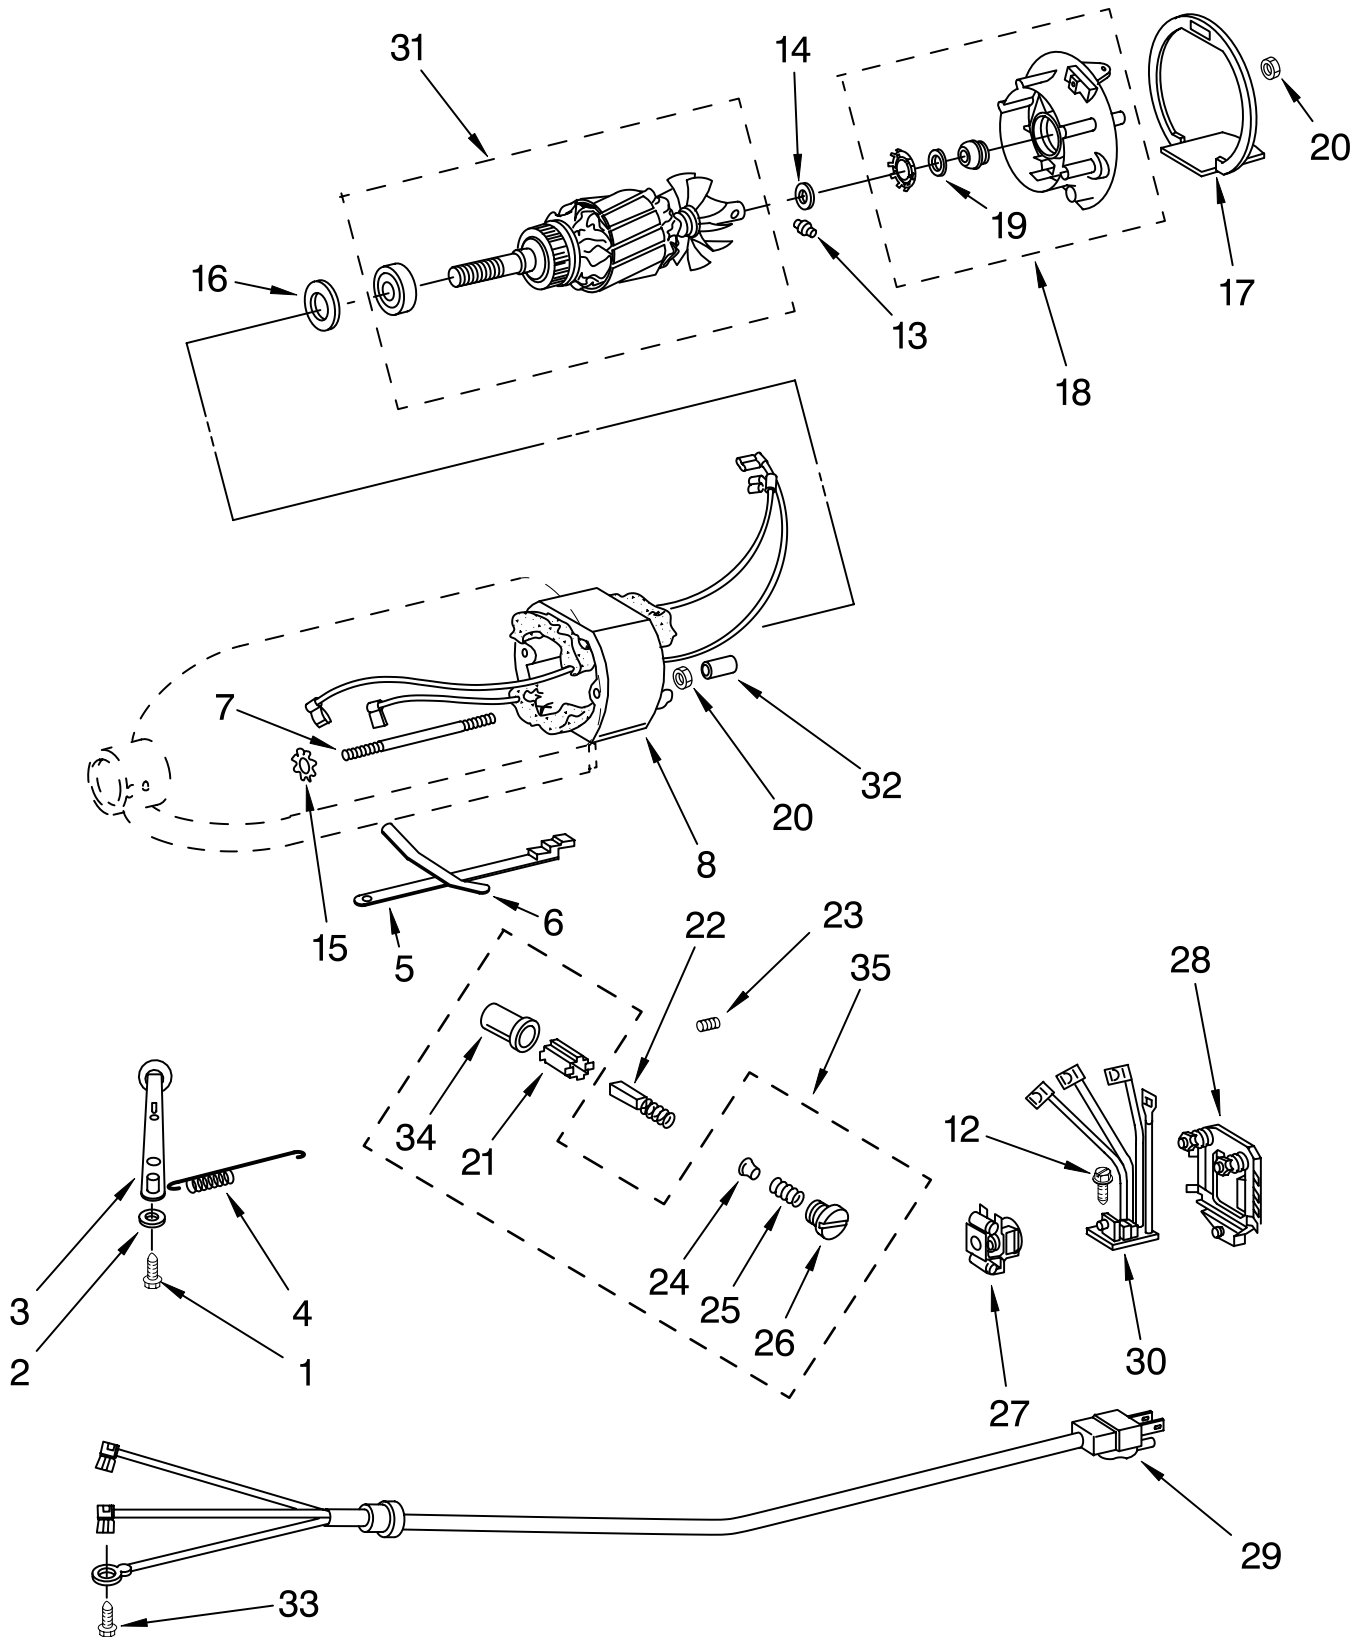

**Refer to Page 2
Color Variation Parts

MOTOR AND CONTROL PARTS

For Models: 5KSM150PSE__0

FOR ORDERING INFORMATION REFER TO PARTS PRICE LIST

MOTOR AND CONTROL PARTS

For Models: 5KSM150PSE__0

Illus. No.	Part No.	DESCRIPTION	Illus. No.	Part No.	DESCRIPTION	Illus. No.	Part No.	DESCRIPTION
1	110679	Screw, Pivot	15	3400900	Washer	27	17830	Governor Assembly
2	116241	Washer, Spring	16	9704324	Washer, Ball	28	240904-2	Control Plate
3		Switch Lever And Stud	17	3184356	Bearing (Front) Seal, End			Assembly
	3184193	Black	18	3180526	Bracket, Bearing	29		Power Cord
4	3183680	Spring, Control Plate			Asm.		9702318	White
5	3184176	Speed Link & Cam	19	3180238	Washer		9702319	Black
6	240205	Spring, Flat	20	8533905	Nut, Machine	30	9706596	Phase Control
7	240769	Screw, Stator	21	240680	Insert, Brush			Board
8	9701670	Field Assembly	22	9706416	Holder	31	9708316	Armature &
12	3400402	Screw	23	9707926	Brush, Carbon			Bearing
13	16998	Stud, Governor Drive	24	116286	Screw	32	4162634	Sleeve, Motor
14	3180162	Washer	25	116287	Cap, Spring Seat			Stud
			26		Spring, Cap	33	3184086	Screw
					Cap, Brush Holder	34	3179908	Housing, Brush
					Black			Holder
						35	4162546	Brush Holder