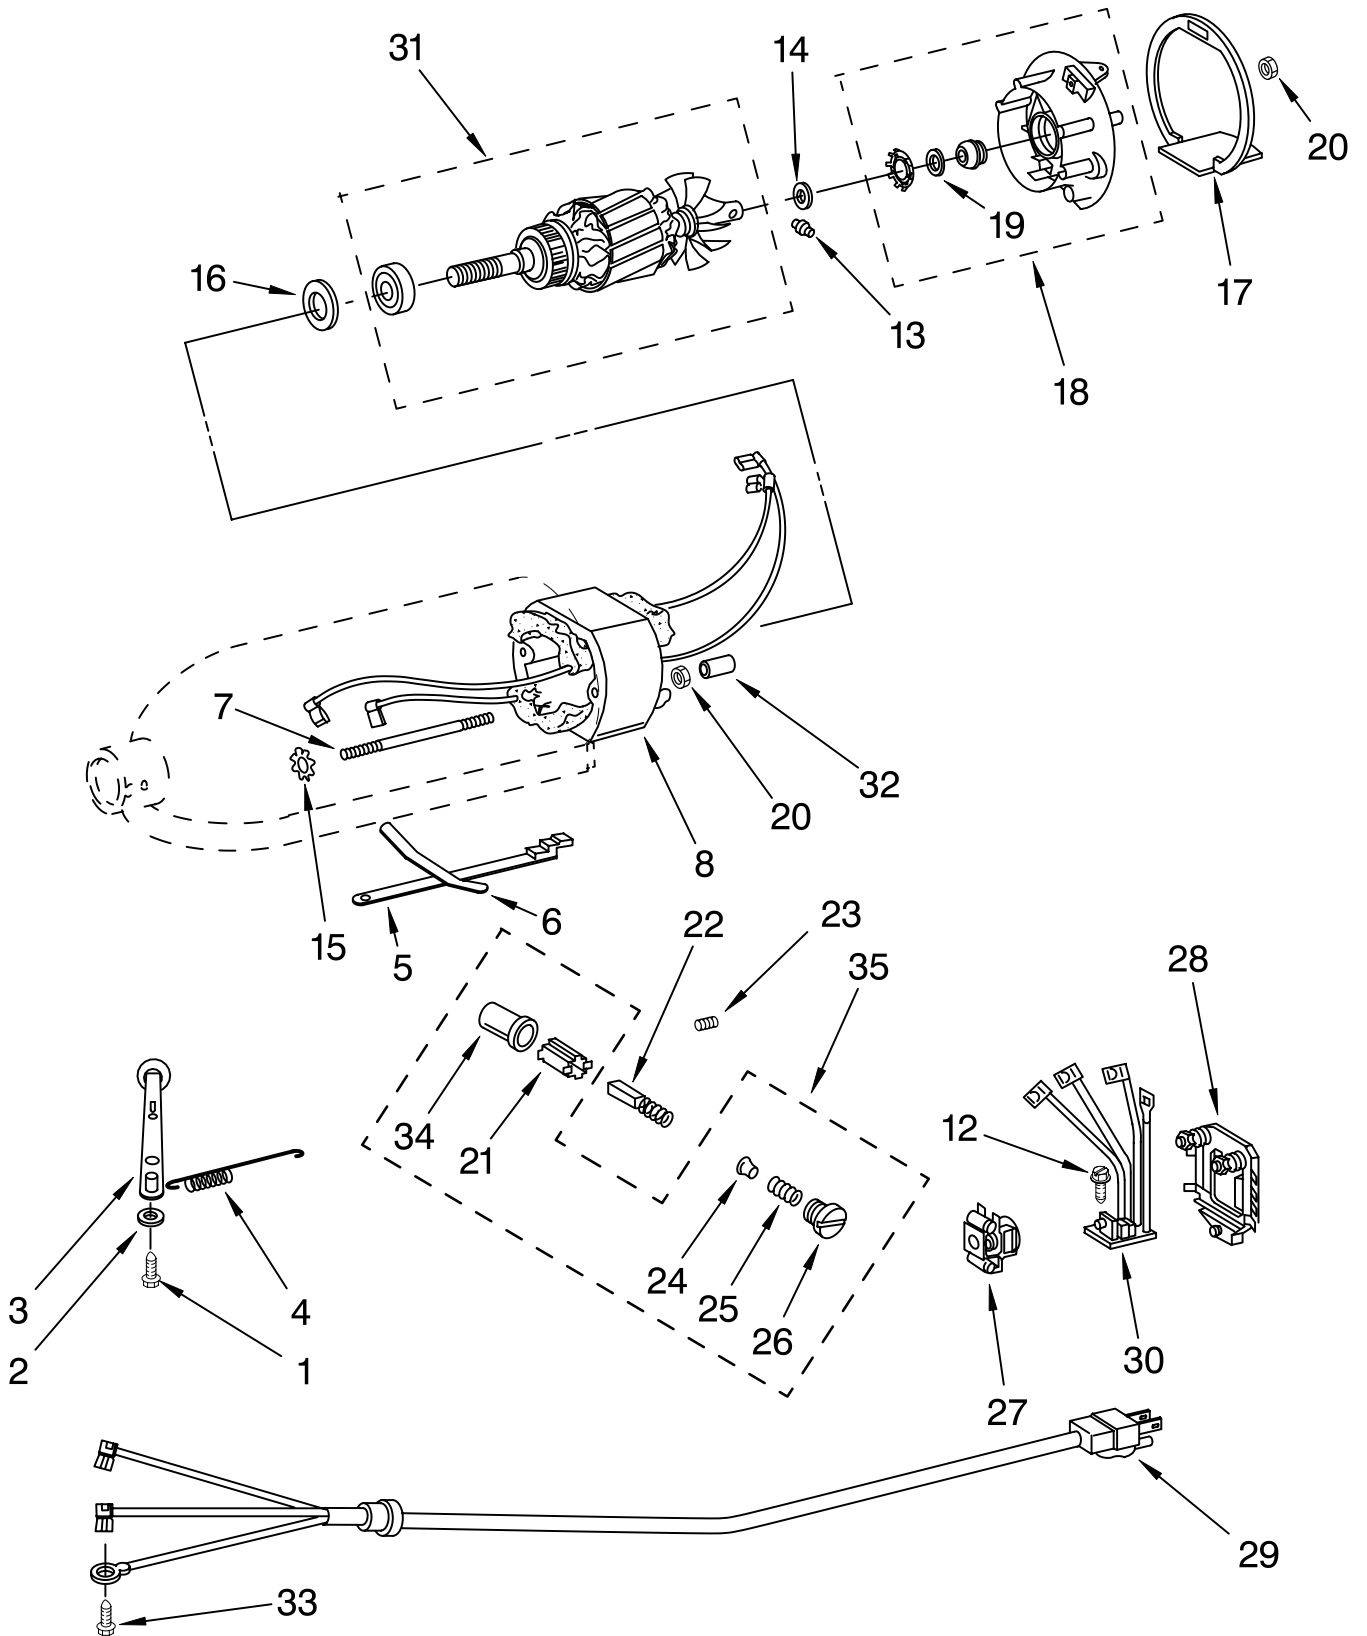

MOTOR AND CONTROL PARTS

For Models: 5KSM150PSS_0

FOR ORDERING INFORMATION REFER TO PARTS PRICE LIST

MOTOR AND CONTROL PARTS

For Models: 5KSM150PSS__0

Illus. No.	Part No.	DESCRIPTION
1	110679	Screw, Pivot
2	116241	Washer, Spring
3		Switch Lever And Stud
	9709276	Black
4	3183680	Spring, Control Plate
5	3184176	Speed Link & Cam
6	240205	Spring, Flat
7	240769	Screw, Stator
8	9701670	Field Assembly
12	W10068260	Screw
13	16998	Stud, Governor Drive
14	3180162	Washer
15	W10068270	Washer
16	9704324	Washer, Ball Bearing (Front)
17	3184356	Seal, End
18	3180526	Bracket, Bearing Asm.
19	3180238	Washer
20	8533905	Nut, Machine
21	240680	Insert, Brush Holder
22	9706416	Brush, Carbon
23	9707926	Screw
24	116286	Cap, Spring Seat
25	116287	Spring, Cap
26		Cap, Brush Holder
	3184212	Black
27	17830	Governor Assembly
28	240904-2	Control Plate Assembly
29		Power Cord
	9704389	White
	9704390	Black
30	9706596	Phase Control Board
31	9708316	Armature & Bearing
32	4162634	Sleeve, Motor Stud
33	3184086	Screw
34	3179908	Housing, Brush Holder
35	4162546	Brush Holder

FOR ORDERING INFORMATION REFER TO PARTS PRICE LIST