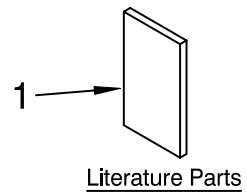

FOR ORDERING INFORMATION REFER TO PARTS PRICE LIST