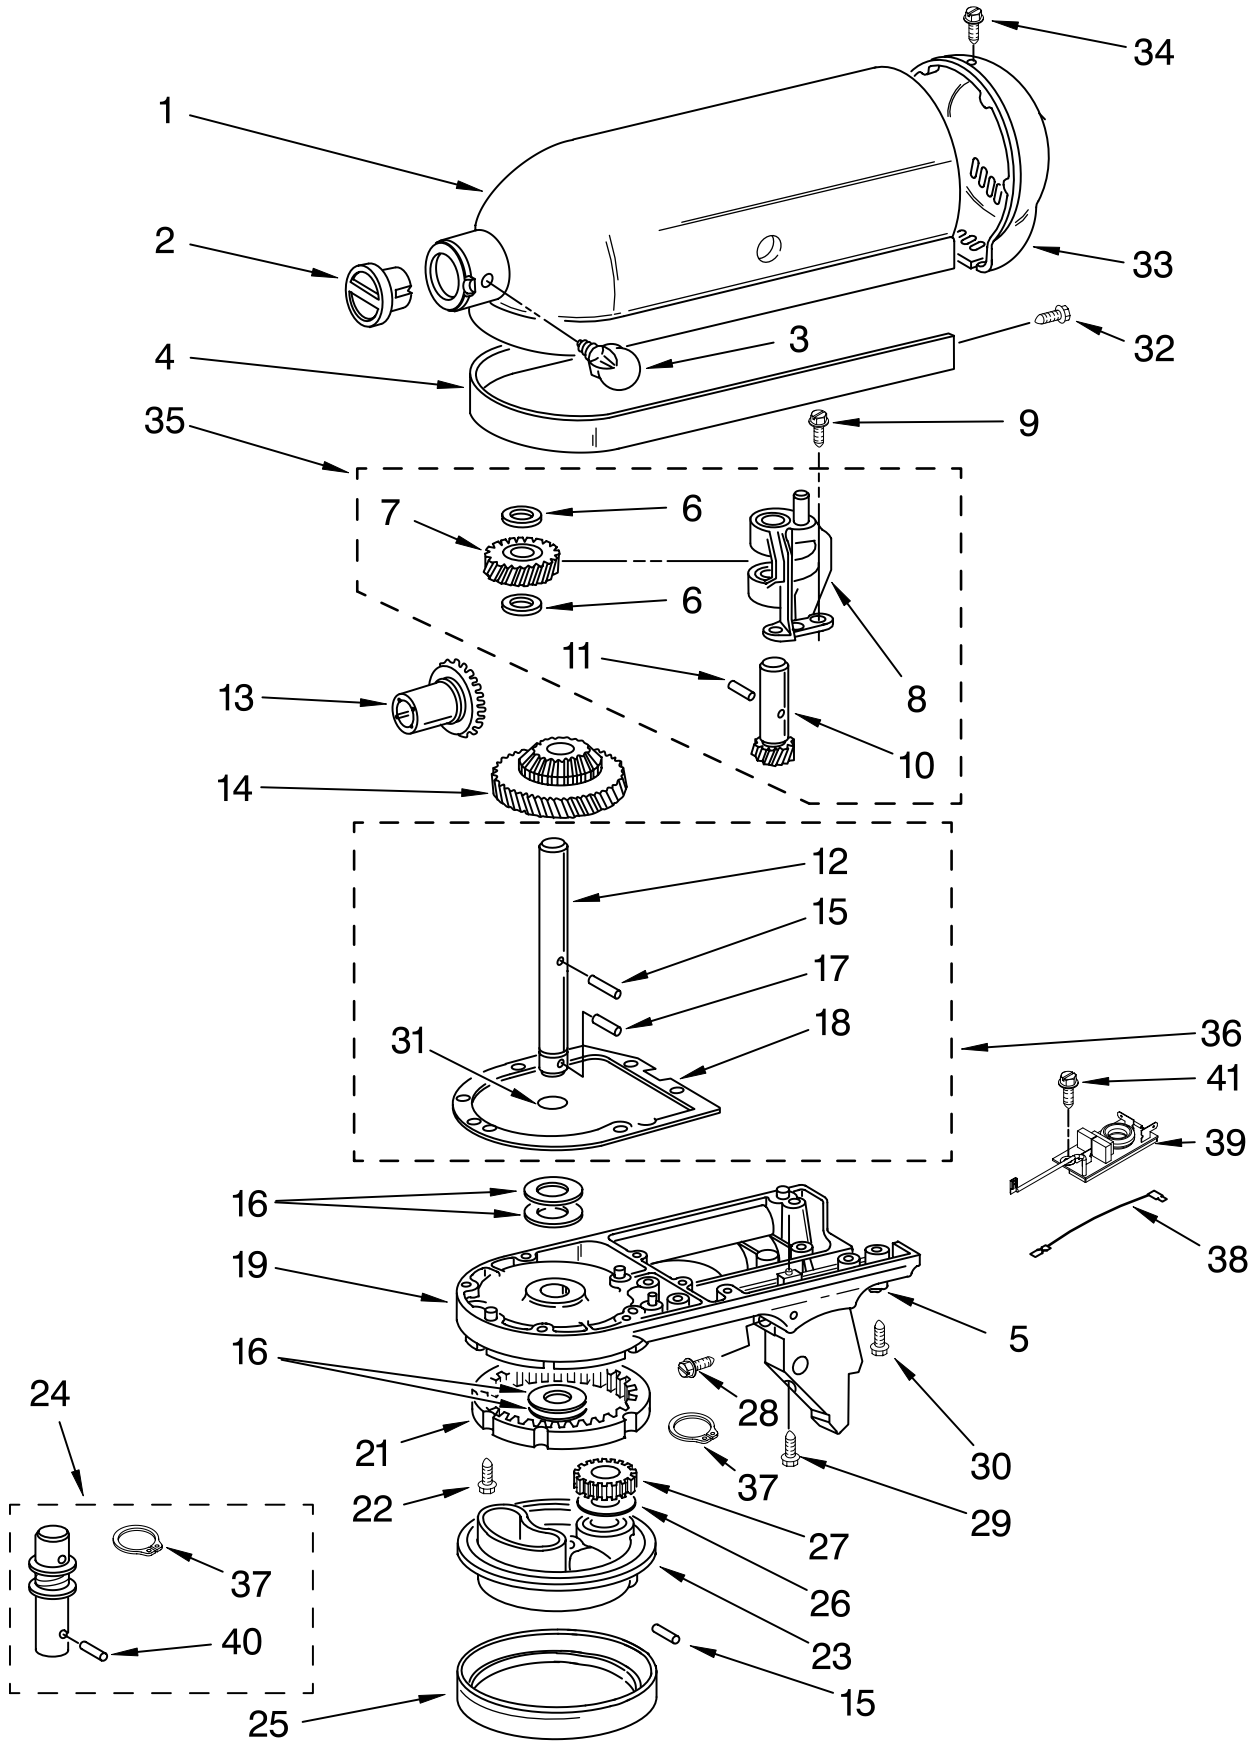

For Models: 5KSM150PSS_4

FOR ORDERING INFORMATION REFER TO PARTS PRICE LIST

CASE, GEARING AND PLANETARY UNIT

For Models: 5KSM150PSS__4

Illus. No.	Part No.	DESCRIPTION
1	**	Gearcase Motor Housing
2		Cap, Attachment Hub
3	242765-2	Chrome Thumb Screw
4	9709194	Black Band, Trim
5	**	Band, Trim
6	8533914	Lock Washer
7	3180161	Washer
8	W10112253	Worm Gear
9	240308	Worm Gear Bracket And Bearing
10	3400022	Screw
11	240210-2	Gear, Shaft and Pinion
12	9705444	Pin
13	240026	Shaft, Vertical Center
14	9705130	Gear, Attachment Hub Bevel
15	9709627	Gear, Bevel Pinion and Center
16	240018-1	Pin, Agitator Shaft
17	3180163	Washer
18	9705443	Pin, Groove
19	4162324	Gasket, Transmission
20	**	Lower Gear Case
21	9703904	Gear, Internal
22	103994	Screw
23	**	Planetary
24	3184052	Agitator Shaft
25		Ring, Planetary
26	240285-2	Polished Finish
27	240285	Standard Finish
28	9706090	Washer
29	9703903	Gear, Pinion
30	89411	Screw, Adjusting
31	3400203	Screw, Set
32	3400025	Screw, Machine
33	67500-55	"O" Ring
34	311932	Screw
35	**	Cover, End
36	4162914	Screw
37	240309-2	Worm Gear Bracket and Gear
38	4160474	Center Shaft & "O" Ring
39	9703438	Ring, Retaining
40	9702311	Lead, Filter Control Board
41	9705132	RFI Filter
	9704677	Pin, Groove
	3184086	Screw