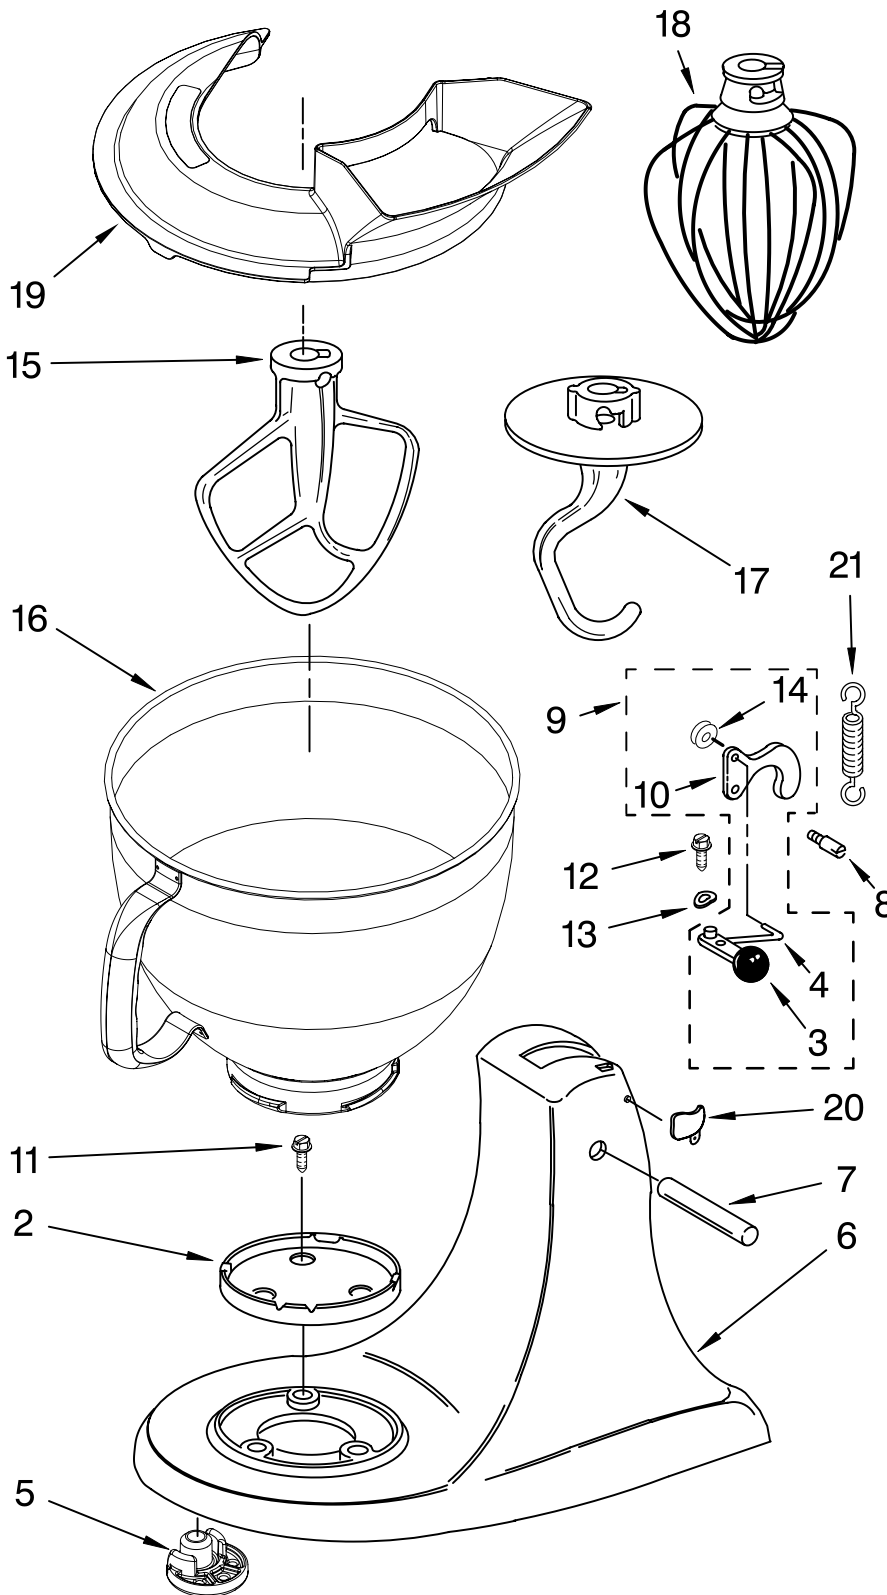

BASE AND PEDESTAL UNIT

For Models: 5KSM150PSS_4

Illus. No.	Part No.	DESCRIPTION
1		Literature Parts
	9709851	Use & Care Guide
	8212384	Repair Parts List
2	4162529	Screw Cap Kit
3		Lever, Latch
	9709267	Black
4	24450	Link, Latch
5	9709707	Foot, Base
6	**	Pedestal
7	16910	Pin, Hinge
8	103993	Screw, Latch Bearing
9	3184200	Latch, Link Assy
10	9709055	Latch
11	3400020	Screw
12	110679	Screw, Pivot
13	116241	Washer, Spring
14	8533912	Washer
15	9708472	Beater, Flat
16	9706619	Bowl, 5 QT.
17	9708471	Hook, Dough
18	9706446	Whip, Wire
19	9709923	Shield, Pouring Head Lock
20		Head Lock
	3184262	White
	3184264	Black
21	3183690	Spring, Lock Lever

**REFER TO PAGES 2 & 3.

FOR ORDERING INFORMATION REFER TO PARTS PRICE LIST