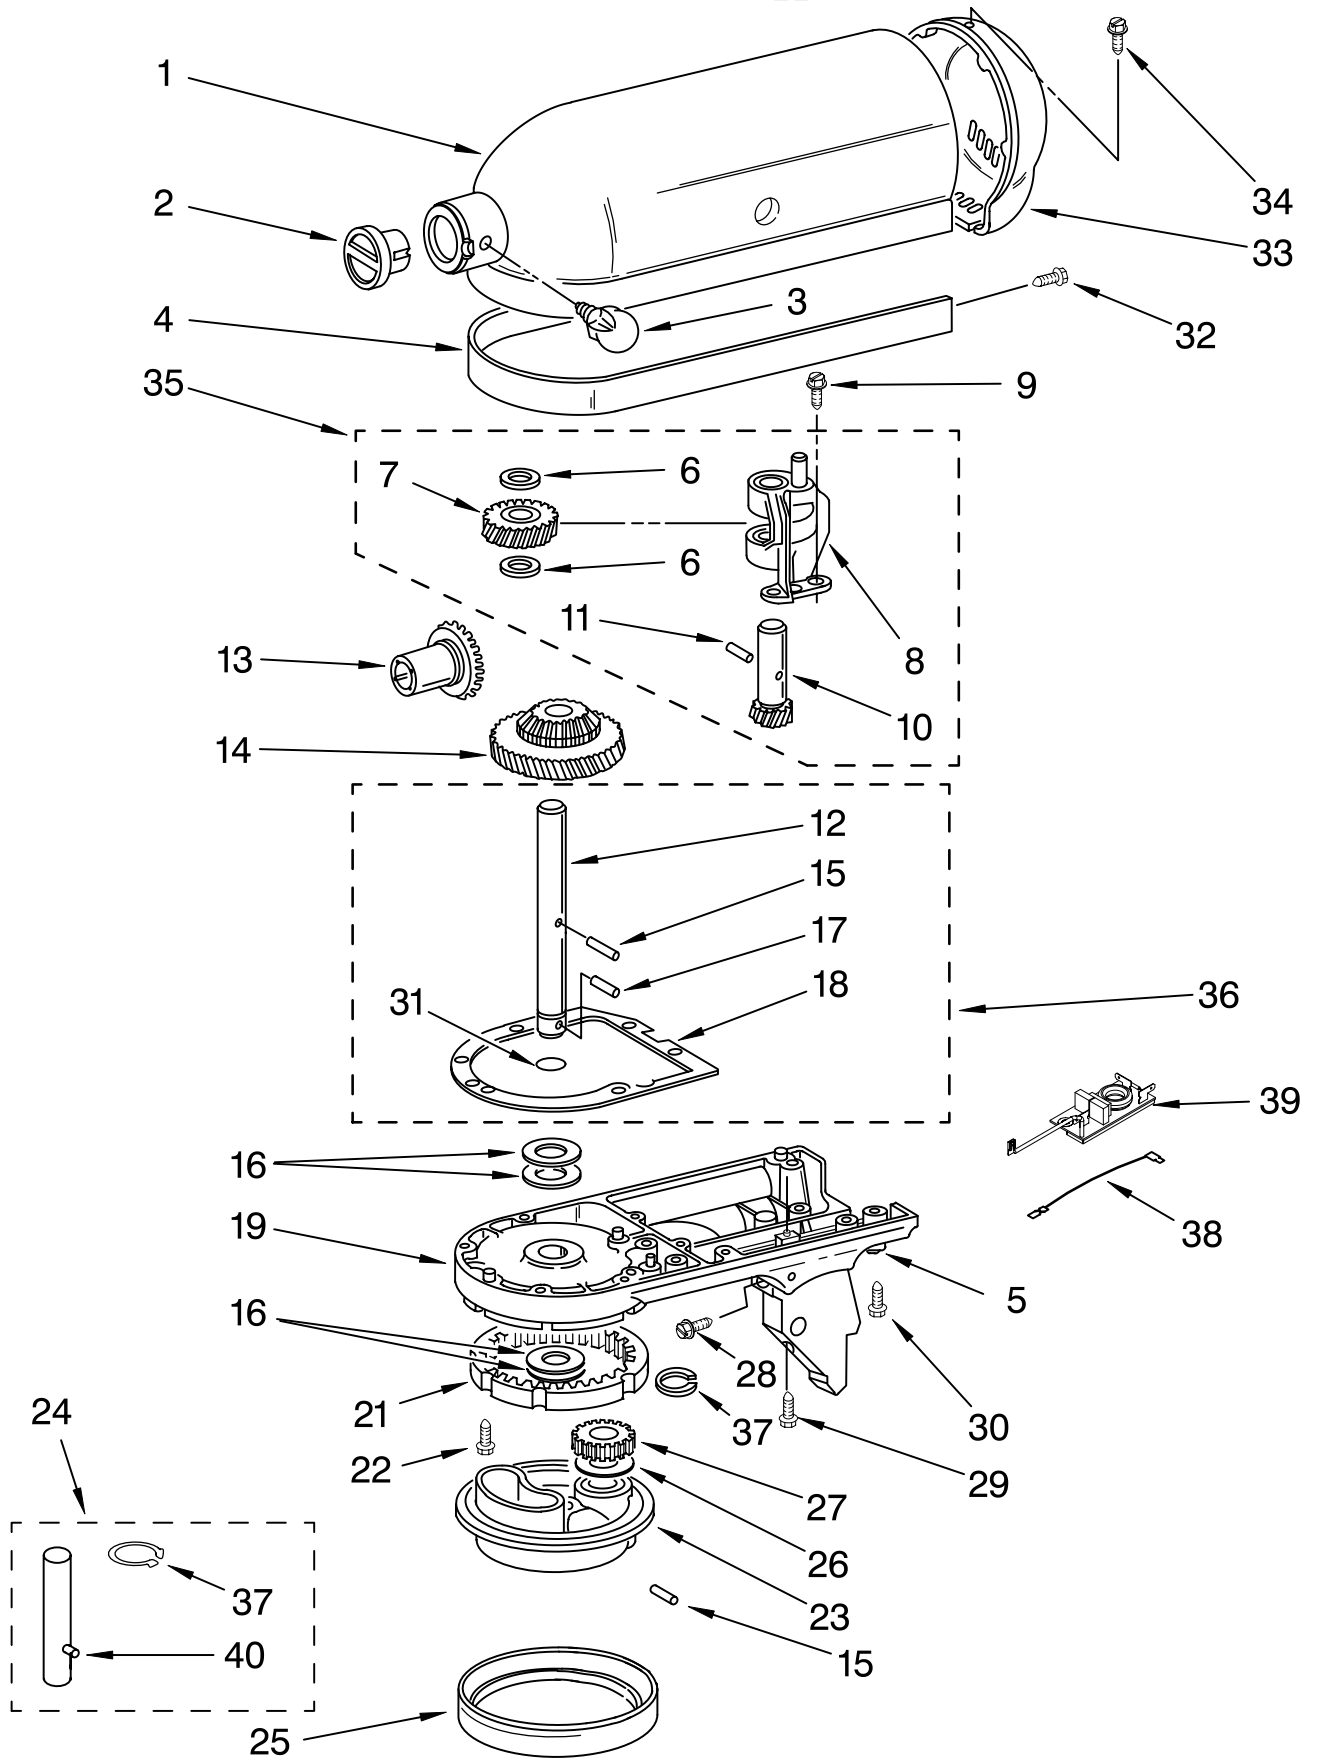

CASE, GEARING AND PLANETARY UNIT

For Models: 5KSM150PSS__0

FOR ORDERING INFORMATION REFER TO PARTS PRICE LIST

CASE, GEARING AND PLANETARY UNIT

For Models: 5KSM150PSS__0

Illus. No.	Part No.	DESCRIPTION
1	**	Gearcase Motor Housing
2		Cap, Attachment Hub
3	242765-2	Chrome Thumb Screw
4	9709194	Black Band, Trim
5	8533914	Lock Washer
6	3180161	Washer
7	4162897	Worm Gear
8	240308	Worm Gear Bracket And Bearing
9	3400022	Screw
10	240210-2	Shaft & Pinion
11	9705444	Pin
12	240026	Shaft, Vertical Center
13	9703907	Gear, Attachment Hub Bevel
14	9703905	Bevel Pinion
15	240018-1	Pin, Agitator Shaft
16	3180163	Washer
17	9705443	Pin, Groove
18	4162324	Gasket, Transmission Case
19	**	Lower Gear Case
21	9703904	Gear, Internal
22	3400020	Screw
23	**	Planetary
24	3184052	Agitator Shaft
25	240285-2	Ring, Planetary Polished Finish
	240285	Standard Finish
26	3180163	Washer
27	9703903	Pinion, Gear
28	89411	Screw
29	3400203	Screw, Set
30	3400025	Screw, Machine
31	67500-55	"O" Ring
32	311932	Screw
33	**	Cover, End
34	4162914	Screw
35	240309-2	Worm Gear Bracket and Gear
36	4160474	Center Shaft & "O" Ring
37	9703438	Ring
38	9702311	Lead, Filter Control Board
39	9705132	RFI Filter
40	9704677	Pin, Groove

**Refer to Page 2
Color Variation Parts

FOR ORDERING INFORMATION REFER TO PARTS PRICE LIST