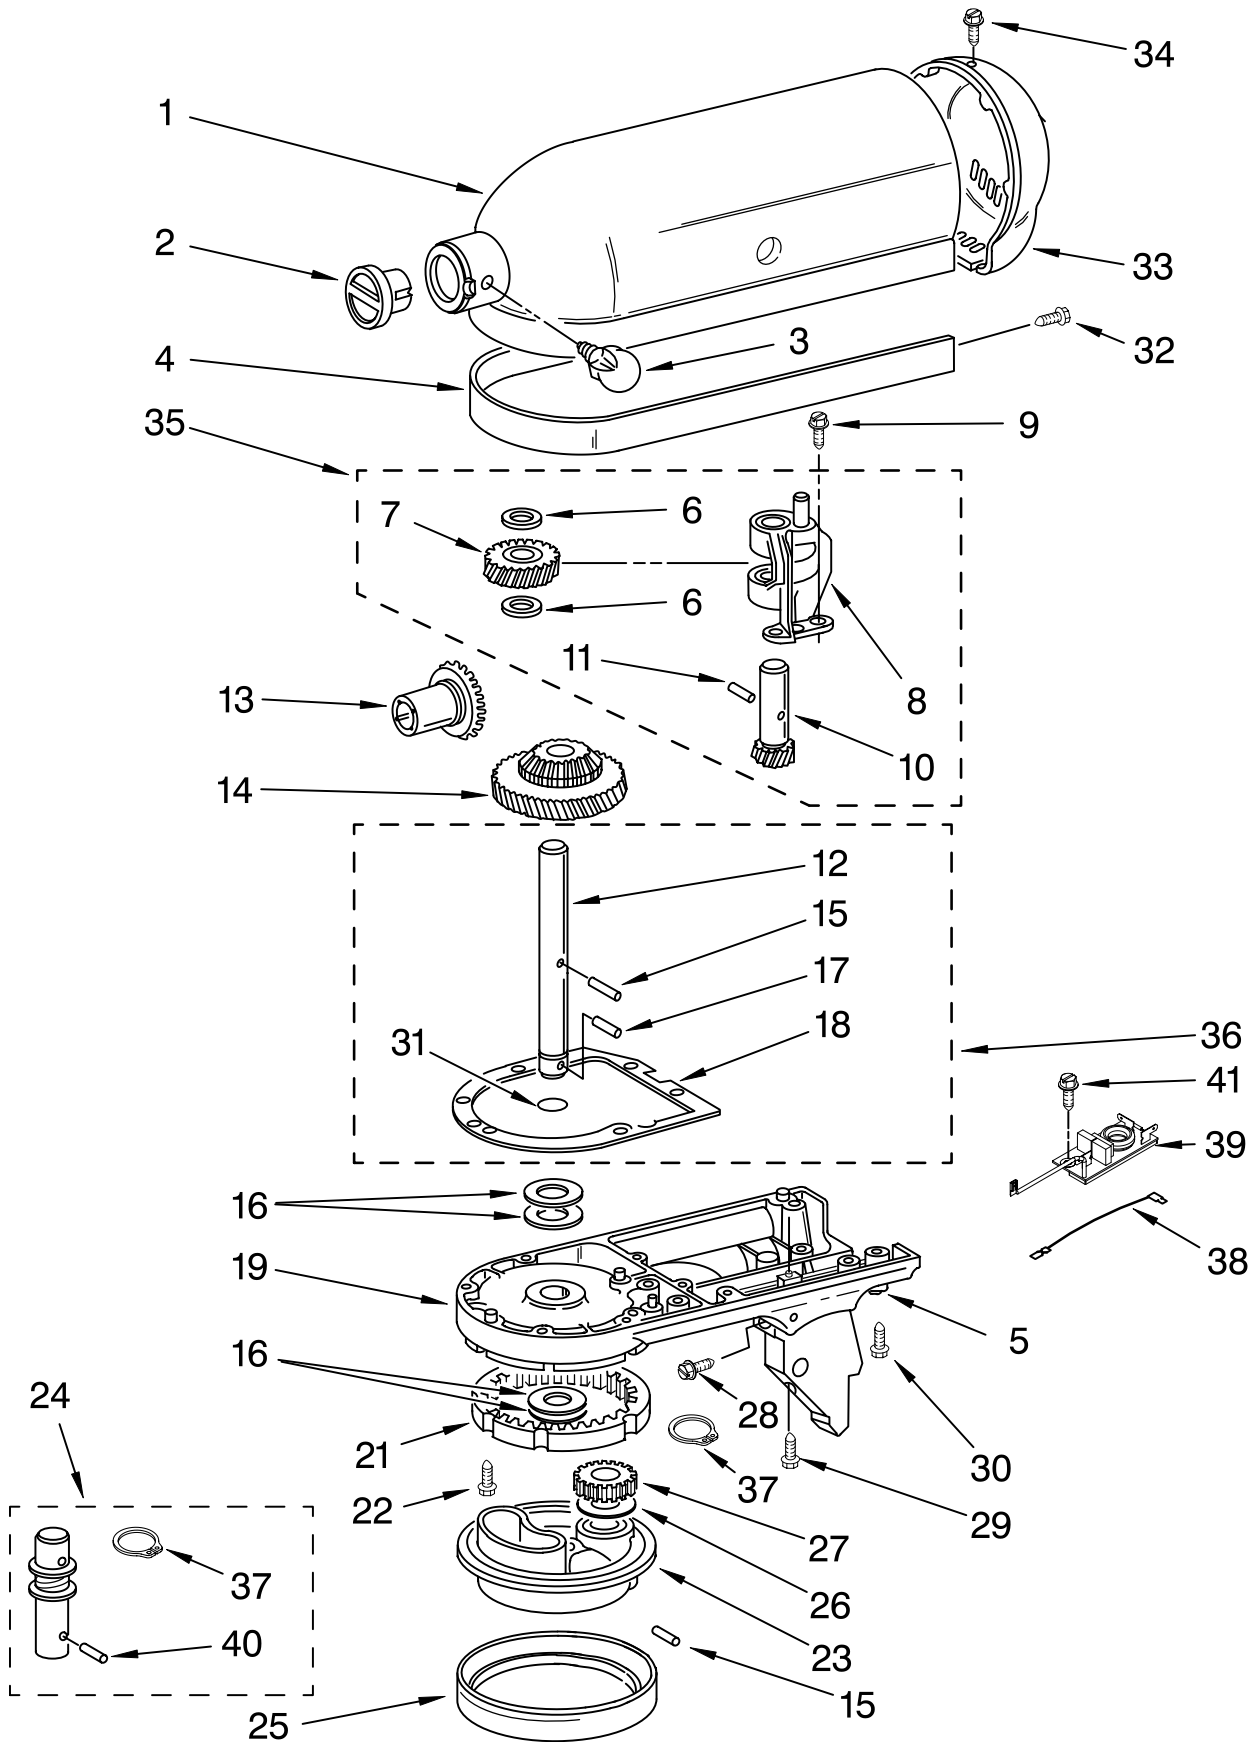

CASE, GEARING AND PLANETARY UNIT

For Models: 5KSM150PSS_4

FOR ORDERING INFORMATION REFER TO PARTS PRICE LIST

CASE, GEARING AND PLANETARY UNIT

For Models: 5KSM150PSS__4

Illus. No.	Part No.	DESCRIPTION
1	**	Gearcase Motor Housing
2		Cap, Attachment Hub
3	242765-2	Chrome Thumb Screw
4	9709194	Black Band, Trim
5	**	Band, Trim
6	8533914	Lock Washer
7	3180161	Washer
8	W10112253	Worm Gear
9	240308	Worm Gear Bracket And Bearing
10	3400022	Screw
11	240210-2	Gear, Shaft and Pinion
12	9705444	Pin
13	240026	Shaft, Vertical Center
14	9705130	Gear, Attachment Hub Bevel
15	9709627	Gear, Bevel Pinion and Center
16	240018-1	Pin, Agitator Shaft
17	3180163	Washer
18	9705443	Pin, Groove
19	4162324	Gasket, Transmission
20	**	Lower Gear Case
21	9703904	Gear, Internal
22	103994	Screw
23	**	Planetary
24	3184052	Agitator Shaft
25		Ring, Planetary
26	240285-2	Polished Finish
27	240285	Standard Finish
28	9706090	Washer
29	9703903	Gear, Pinion
30	89411	Screw, Adjusting
31	3400203	Screw, Set
32	3400025	Screw, Machine
33	67500-55	"O" Ring
34	311932	Screw
35	**	Cover, End
36	4162914	Screw
37	240309-2	Worm Gear Bracket and Gear
38	4160474	Center Shaft & "O" Ring
39	9703438	Ring, Retaining
40	9702311	Lead, Filter Control Board
41	9705132	RFI Filter
	9704677	Pin, Groove
	3184086	Screw

**Refer to Pages 2 & 3
Color Variation Parts

FOR ORDERING INFORMATION REFER TO PARTS PRICE LIST