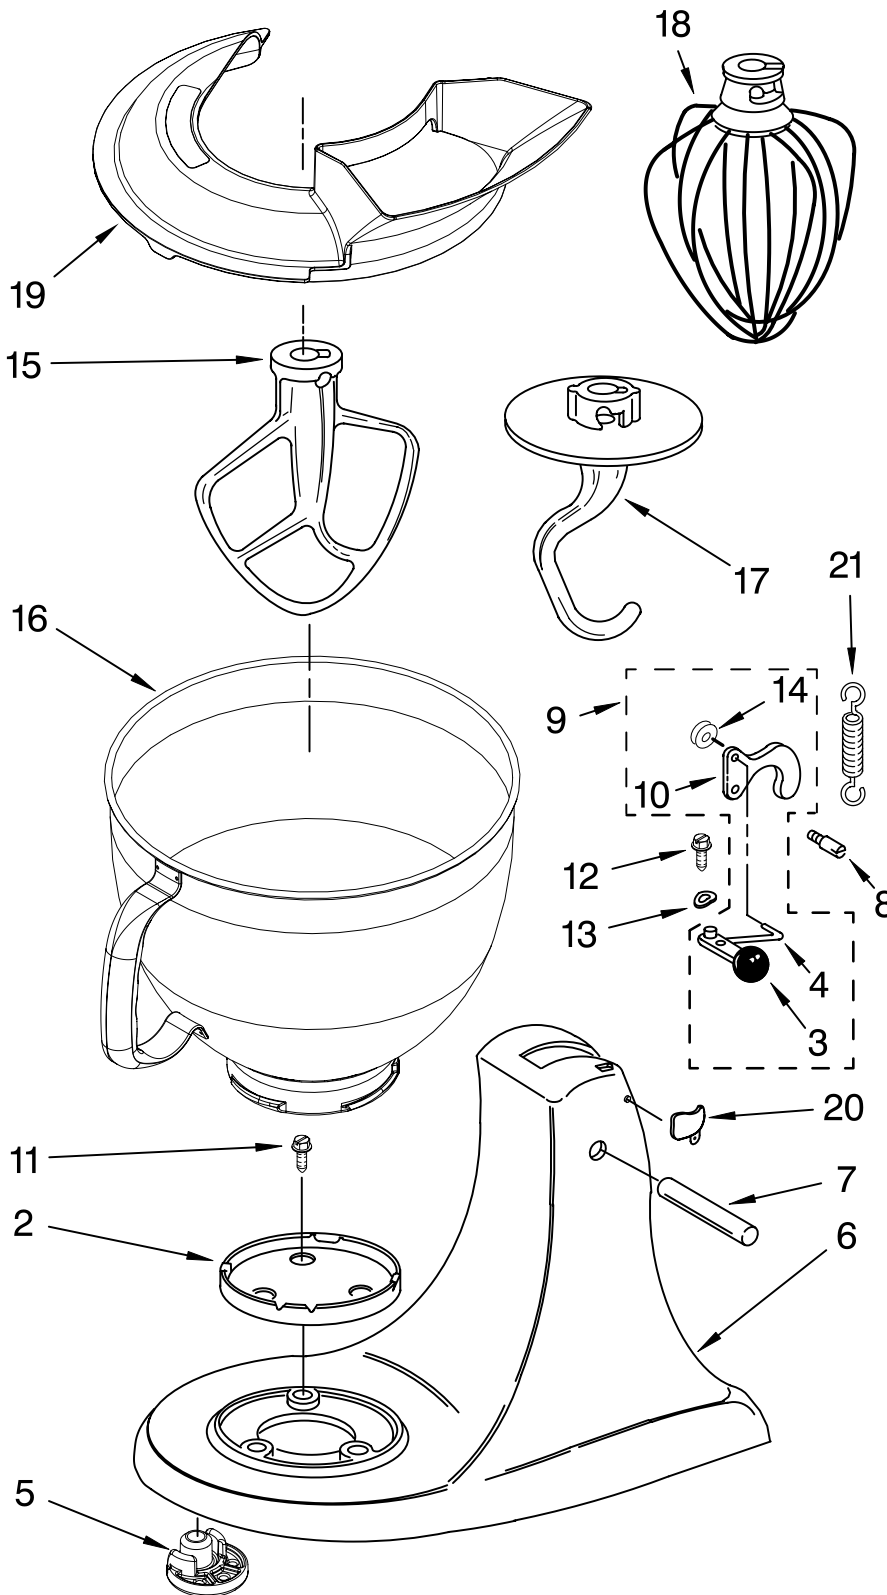

BASE AND PEDESTAL UNIT

For Models: 5KSM150PSS_4

Illus. No.	Part No.	DESCRIPTION
1		Literature Parts
	9709851	Use & Care Guide
	8212384	Repair Parts List
2	4162529	Screw Cap Kit
3		Lever, Latch
	9709267	Black
4	24450	Link, Latch
5	9709707	Foot, Base
6	**	Pedestal
7	16910	Pin, Hinge
8	103993	Screw, Latch Bearing
9	3184200	Latch, Link Assy
10	9709055	Latch
11	3400020	Screw
12	110679	Screw, Pivot
13	116241	Washer, Spring
14	8533912	Washer
15	9708472	Beater, Flat
16	9706619	Bowl, 5 QT.
17	9708471	Hook, Dough
18	9706446	Whip, Wire
19	9709923	Shield, Pouring Head Lock
20	3184262	White
	3184264	Black
21	3183690	Spring, Lock Lever

**REFER TO PAGES 2 & 3.

FOR ORDERING INFORMATION REFER TO PARTS PRICE LIST