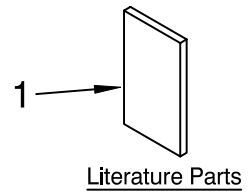

FOR ORDERING INFORMATION REFER TO PARTS PRICE LIST