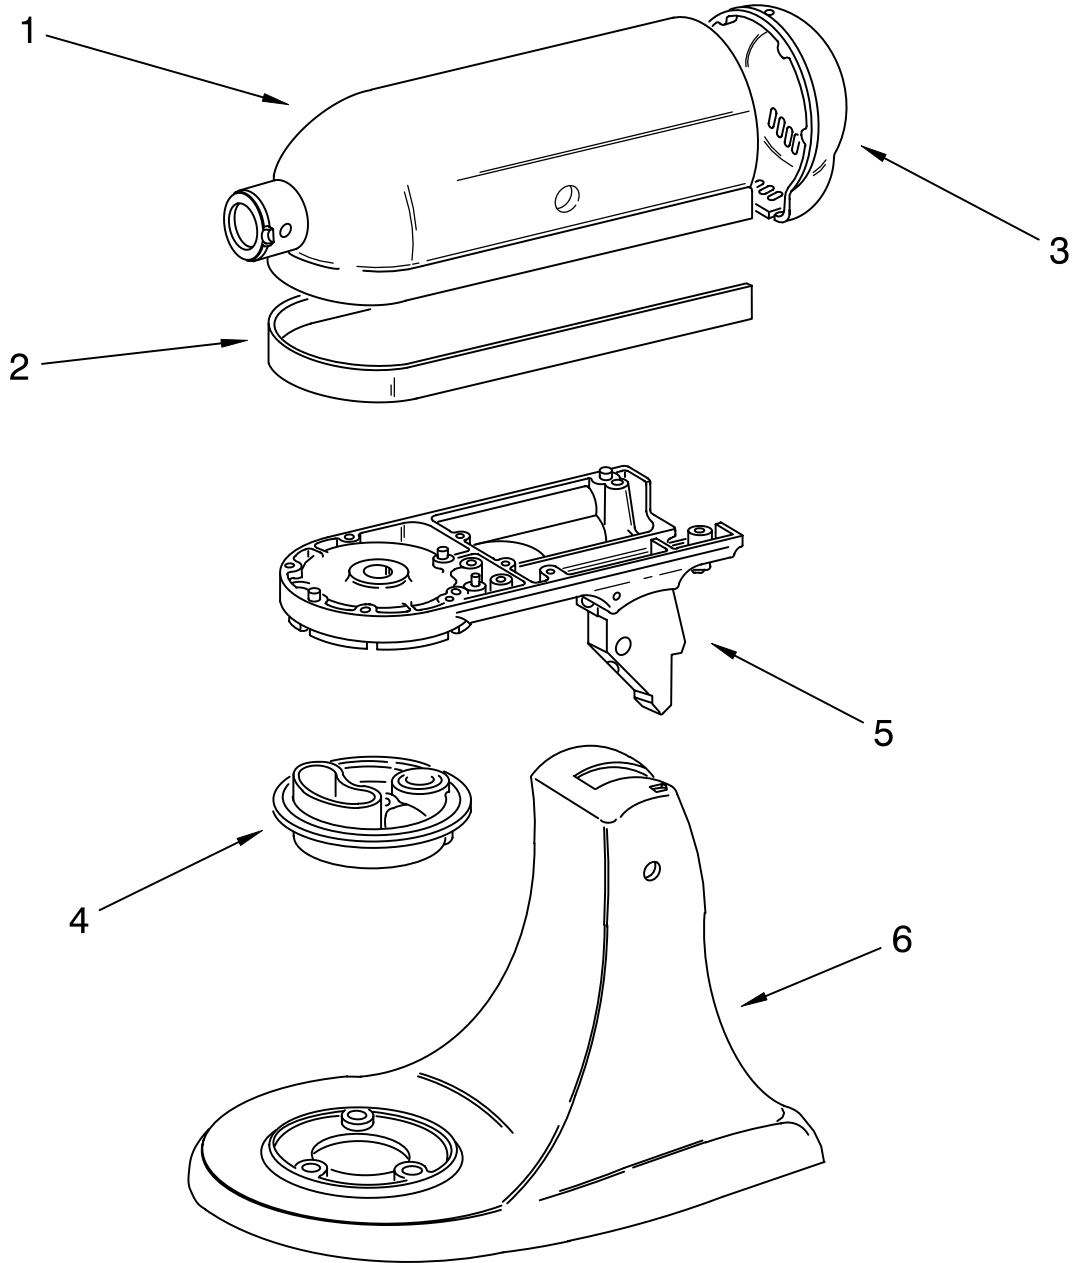

COLOR VARIATION PARTS

For Models: 5KSM150PSS__0

FOR ORDERING INFORMATION REFER TO PARTS PRICE LIST