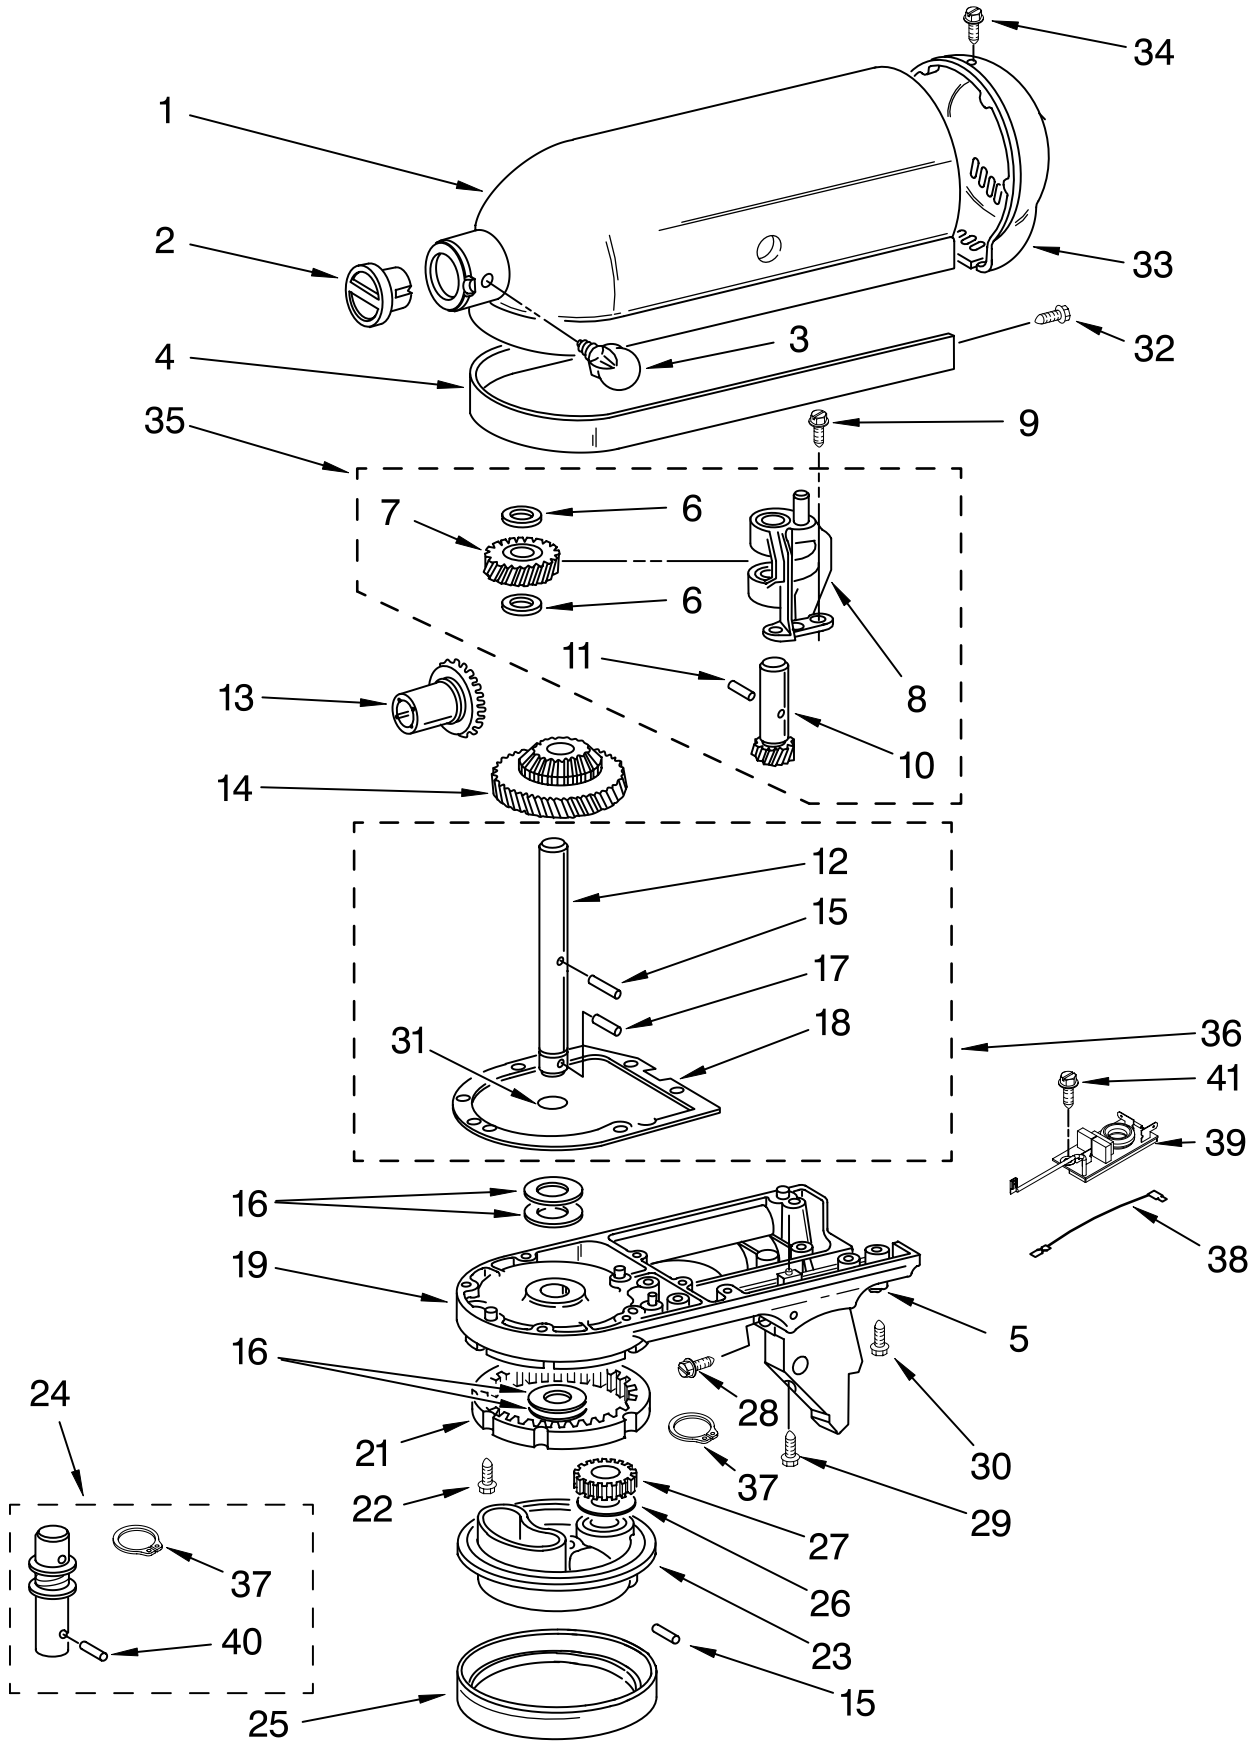

For Models: 5KSM150PSS_4

FOR ORDERING INFORMATION REFER TO PARTS PRICE LIST

CASE, GEARING AND PLANETARY UNIT

For Models: 5KSM150PSS__4

<u>Illus. No.</u>	<u>Part No.</u>	<u>DESCRIPTION</u>
1	**	Gearcase Motor Housing
2		Cap, Attachment Hub
	242765-2	Chrome
3		Thumb Screw
	9709194	Black
4	**	Band, Trim
5	8533914	Lock Washer
6	3180161	Washer
7	W10112253	Worm Gear
8	240308	Worm Gear Bracket And Bearing
9	3400022	Screw
10	240210-2	Gear, Shaft and Pinion
11	9705444	Pin
12	240026	Shaft, Vertical Center
13	9705130	Gear, Attachment Hub Bevel
14	9709627	Gear, Bevel Pinion and Center
15	240018-1	Pin, Agitator Shaft
16	3180163	Washer
17	9705443	Pin, Groove
18	4162324	Gasket, Transmission
19	**	Lower Gear Case
21	9703904	Gear, Internal
22	103994	Screw
23	**	Planetary
24	3184052	Agitator Shaft
25		Ring, Planetary
	240285-2	Polished Finish
	240285	Standard Finish
26	9706090	Washer
27	9703903	Gear, Pinion
28	89411	Screw, Adjusting
29	3400203	Screw, Set
30	3400025	Screw, Machine
31	67500-55	"O" Ring
32	311932	Screw
33	**	Cover, End
34	4162914	Screw
35	240309-2	Worm Gear Bracket and Gear
36	4160474	Center Shaft & "O" Ring
37	9703438	Ring, Retaining
38	9702311	Lead, Filter Control Board
39	9705132	RFI Filter
40	9704677	Pin, Groove
41	3184086	Screw