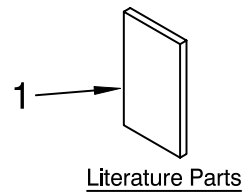

FOR ORDERING INFORMATION REFER TO PARTS PRICE LIST