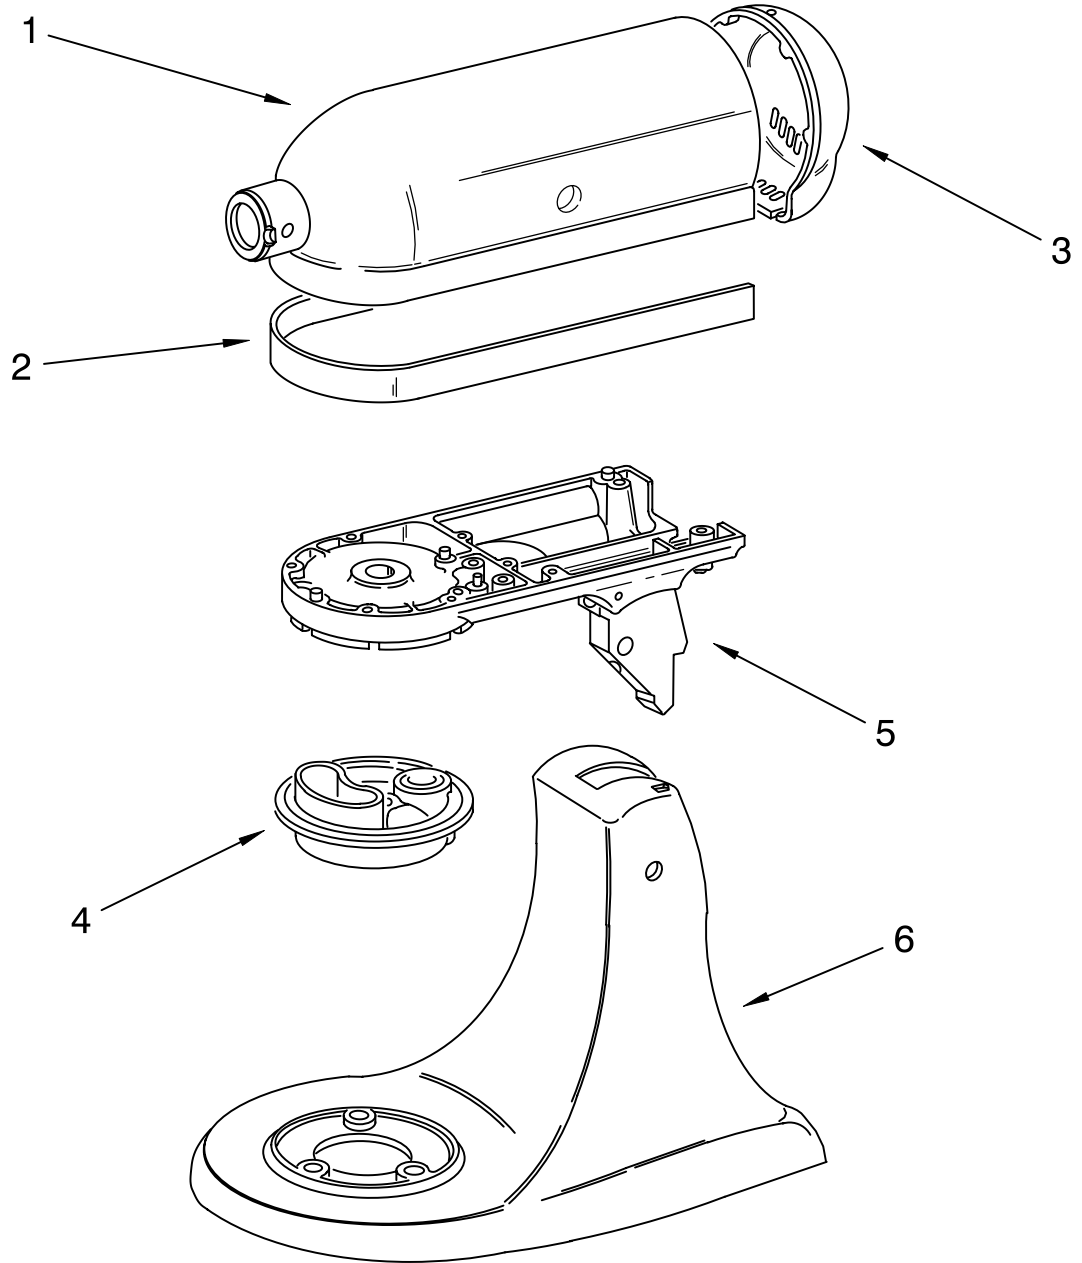

COLOR VARIATION PARTS

For Models: 5KSM150PSS__0

FOR ORDERING INFORMATION REFER TO PARTS PRICE LIST