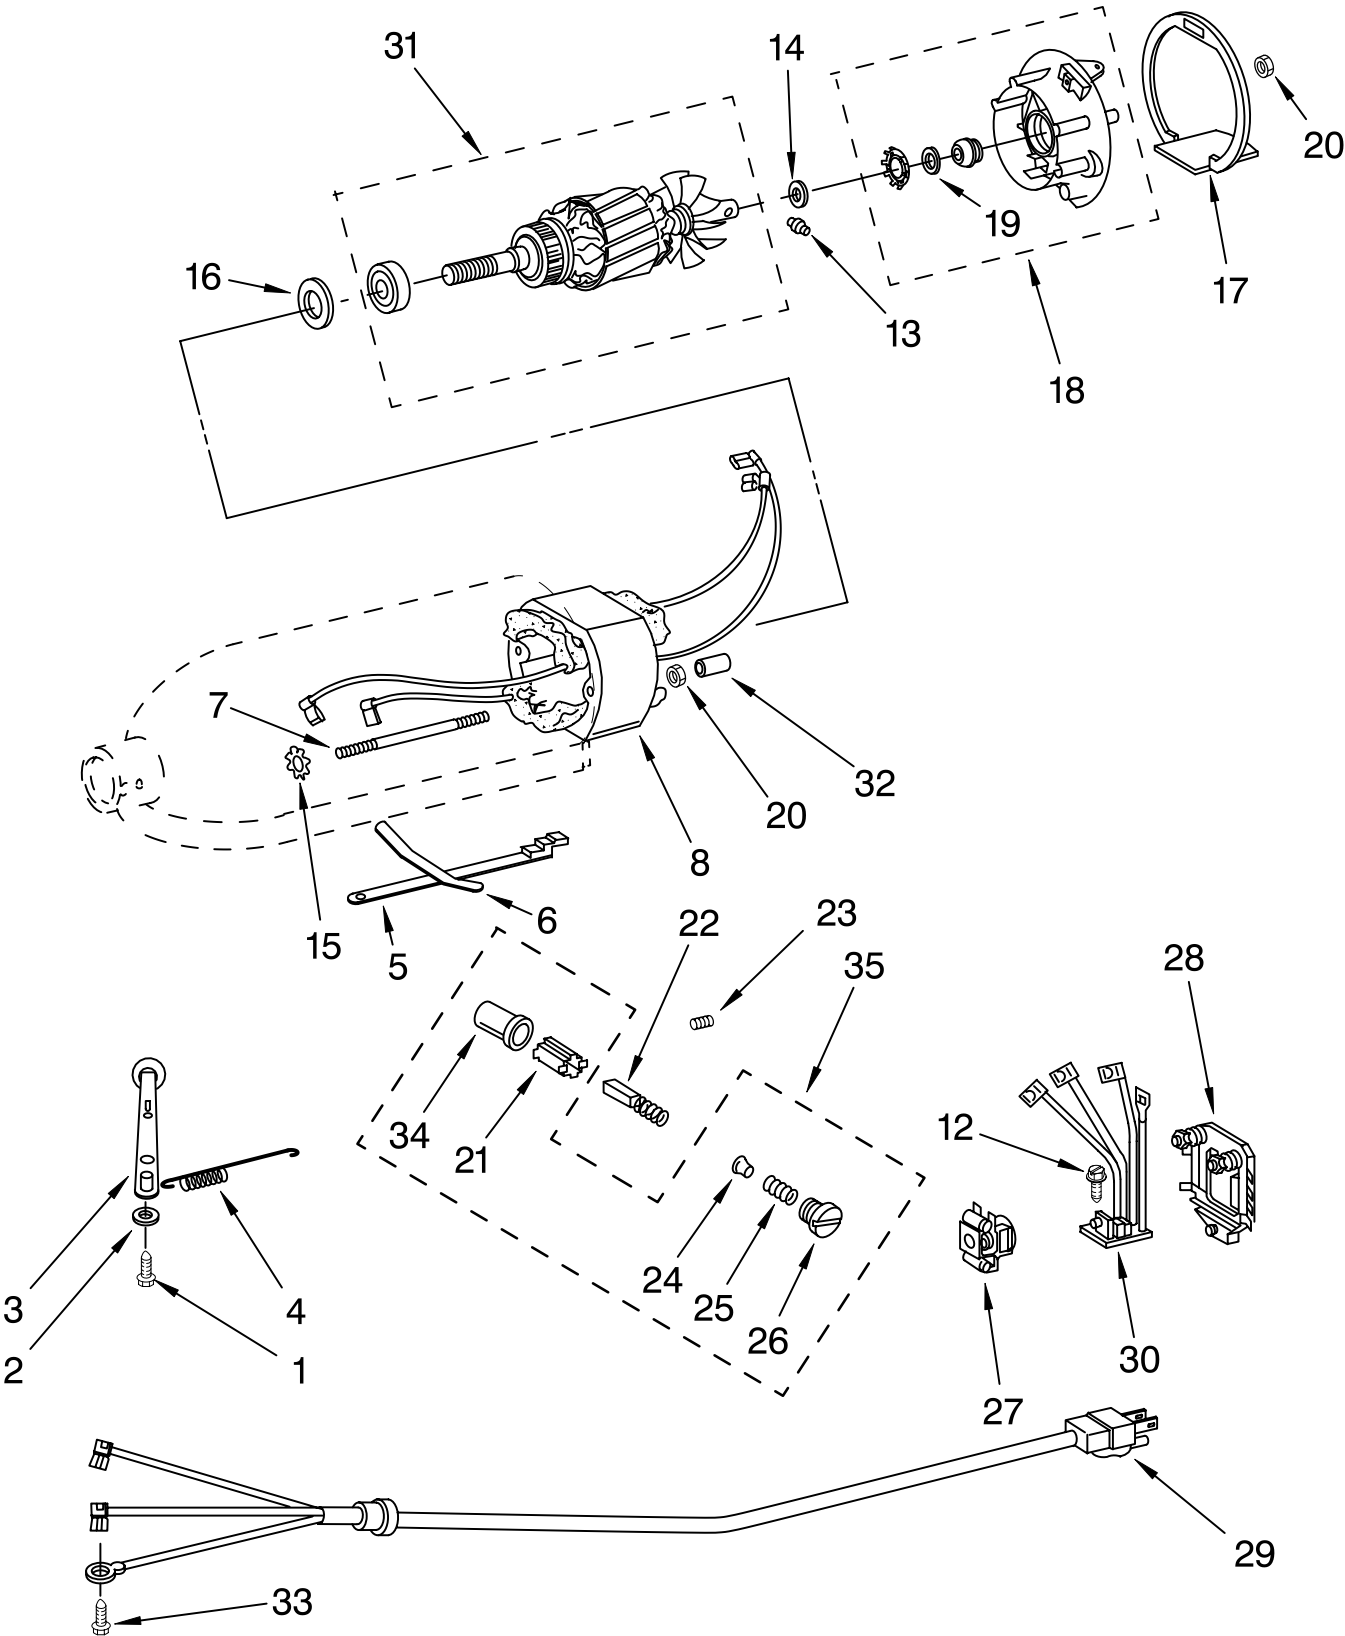

MOTOR AND CONTROL PARTS

For Models: 5KSM150PSS_4

FOR ORDERING INFORMATION REFER TO PARTS PRICE LIST

MOTOR AND CONTROL PARTS

For Models: 5KSM150PSS_4

Illus. No.	Part No.	DESCRIPTION
1	110679	Screw, Pivot
2	116241	Washer, Spring
3		Control, Speed Assembly
	9709276	Black
4	3183680	Spring, Control Plate
5	3184176	Speed Link & Cam
6	240205	Spring, Flat
7	240769	Screw, Stator
8	9701670	Field Assembly
12	W10068260	Screw
13	16998	Stud, Governor Drive
14	3180162	Washer
15	W10068270	Washer
16	9704324	Washer, Ball Bearing (Front)
17	3184356	Seal, End
18	3180526	Bracket, Bearing Asm.
19	3180238	Washer, Felt
20	8533905	Nut, Machine
21	240680	Insert, Brush Holder
22	9706416	Brush, Carbon
23	9707926	Screw
24	116286	Cap, Spring Seat
25	116287	Spring, Cap
26		Cap, Brush Holder
	3184212	Black
27	17830	Governor Assembly
28	240904-2	Control Plate Assembly
29		Power Cord
	9704389	White
	9704390	Black
30	9706596	Phase Control Board
31	9708316	Armature & Bearing
32	4162634	Sleeve, Motor Stud
33	3184086	Screw
34	3179908	Housing, Brush Holder
35	4162546	Brush Holder

FOR ORDERING INFORMATION REFER TO PARTS PRICE LIST