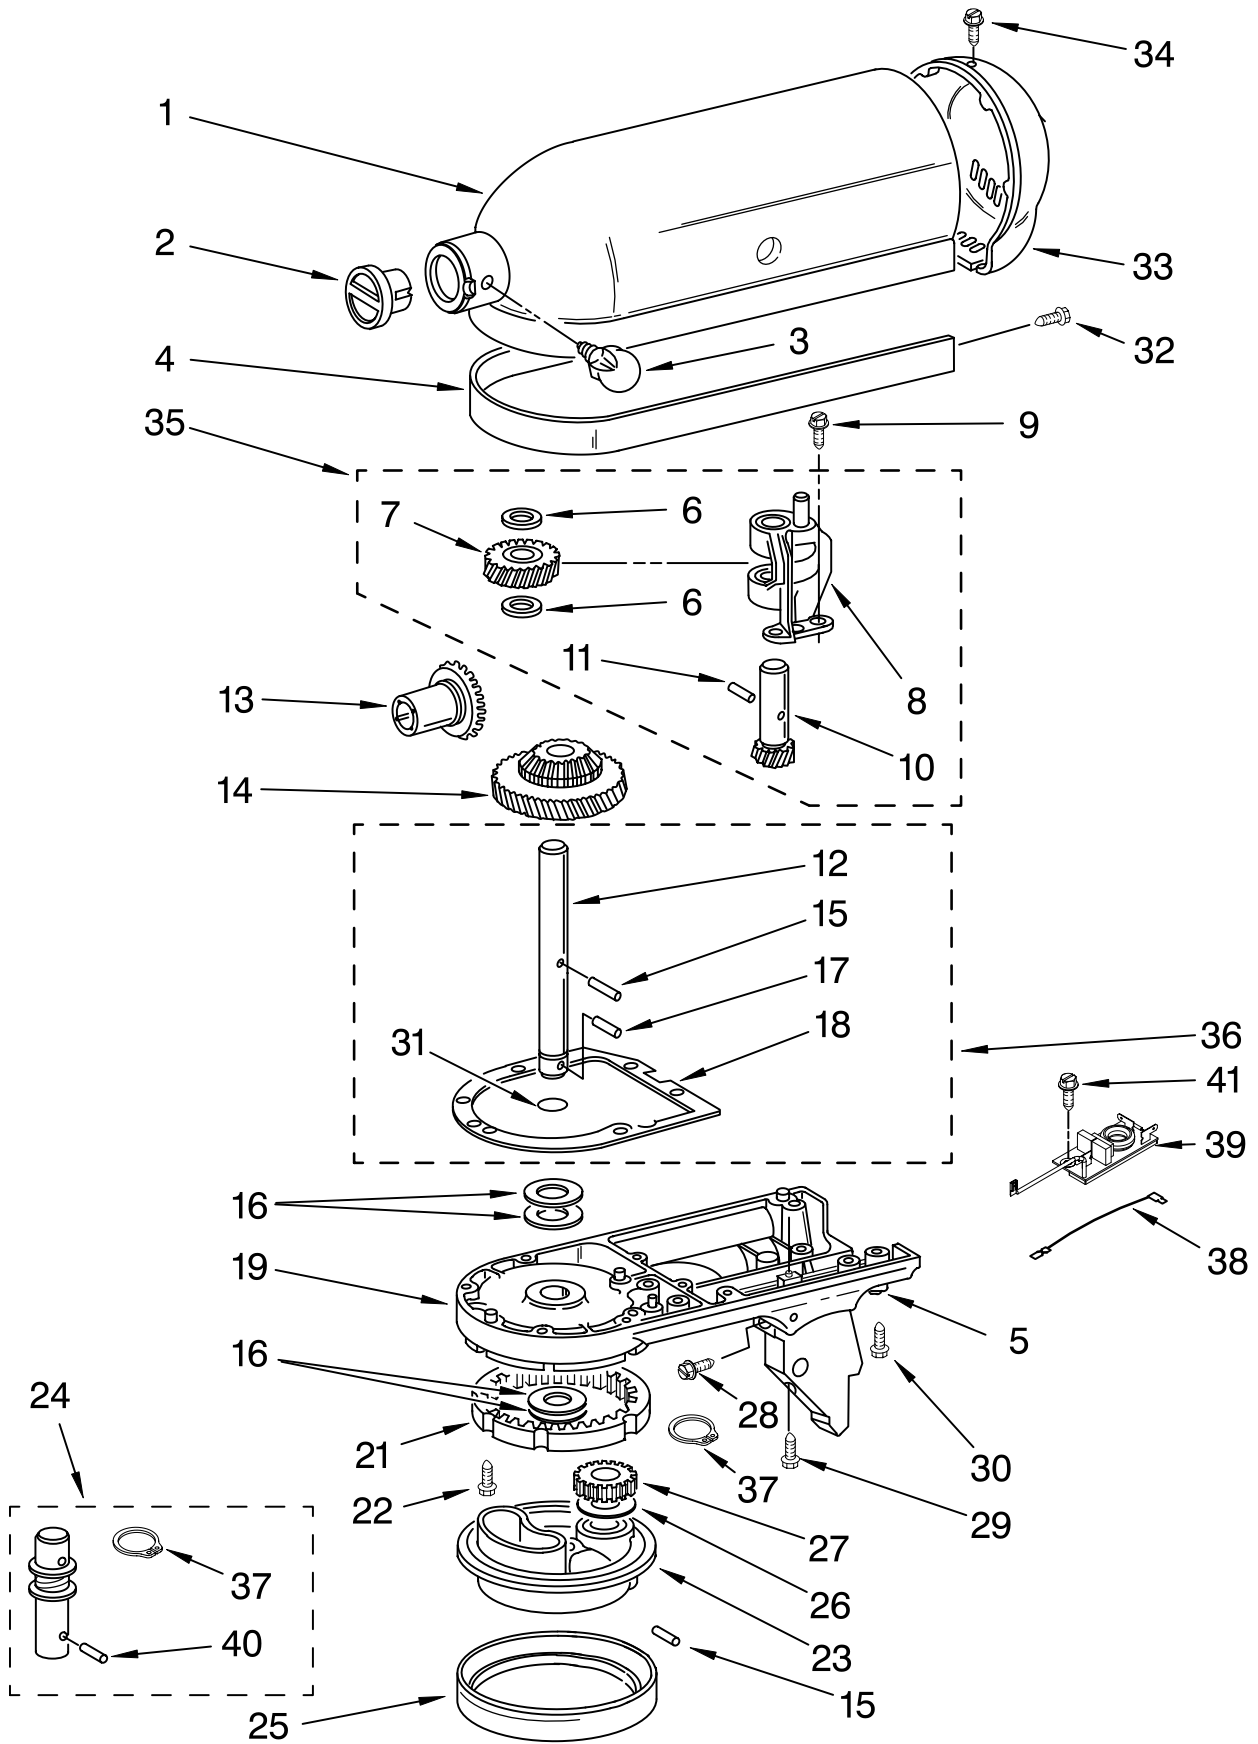

For Models: 5KSM150PSS_4

FOR ORDERING INFORMATION REFER TO PARTS PRICE LIST

CASE, GEARING AND PLANETARY UNIT

For Models: 5KSM150PSS__4

Illus. No.	Part No.	DESCRIPTION
1	**	Gearcase Motor Housing
2		Cap, Attachment Hub
3	242765-2	Chrome Thumb Screw
4	9709194	Black Band, Trim
5	**	Band, Trim
6	8533914	Lock Washer
7	3180161	Washer
8	W10112253	Worm Gear
9	240308	Worm Gear Bracket And Bearing
10	3400022	Screw
11	240210-2	Gear, Shaft and Pinion
12	9705444	Pin
13	240026	Shaft, Vertical Center
14	9705130	Gear, Attachment Hub Bevel
15	9709627	Gear, Bevel Pinion and Center
16	240018-1	Pin, Agitator Shaft
17	3180163	Washer
18	9705443	Pin, Groove
19	4162324	Gasket, Transmission
20	**	Lower Gear Case
21	9703904	Gear, Internal
22	103994	Screw
23	**	Planetary
24	3184052	Agitator Shaft
25		Ring, Planetary
26	240285-2	Polished Finish
27	240285	Standard Finish
28	9706090	Washer
29	9703903	Gear, Pinion
30	89411	Screw, Adjusting
31	3400203	Screw, Set
32	3400025	Screw, Machine
33	67500-55	"O" Ring
34	311932	Screw
35	**	Cover, End
36	4162914	Screw
37	240309-2	Worm Gear Bracket and Gear
38	4160474	Center Shaft & "O" Ring
39	9703438	Ring, Retaining
40	9702311	Lead, Filter Control Board
41	9705132	RFI Filter
	9704677	Pin, Groove
	3184086	Screw