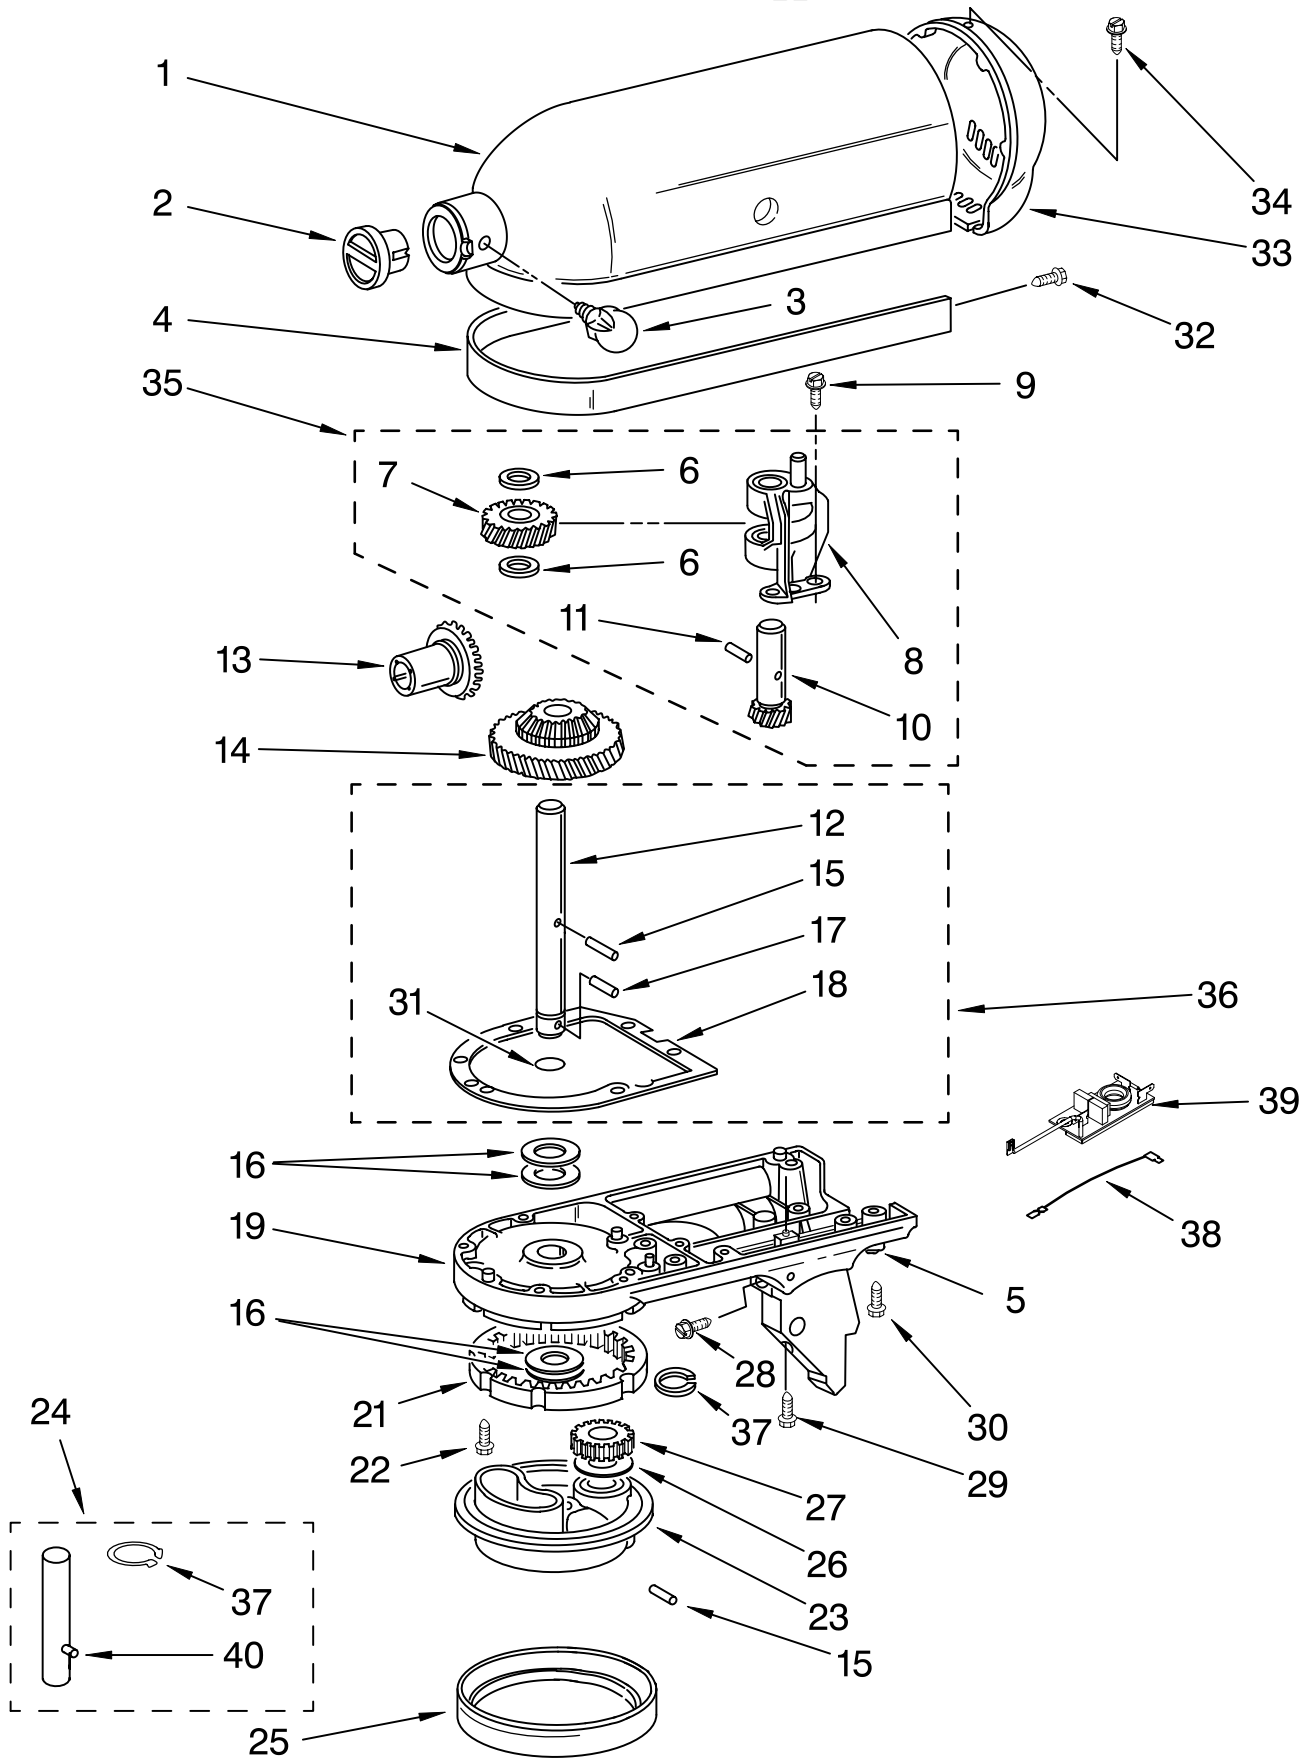

CASE, GEARING AND PLANETARY UNIT

For Models: 5KSM150PSS__0

FOR ORDERING INFORMATION REFER TO PARTS PRICE LIST

CASE, GEARING AND PLANETARY UNIT

For Models: 5KSM150PSS__0

Illus. No.	Part No.	DESCRIPTION
1	**	Gearcase Motor Housing
2		Cap, Attachment Hub
	242765-2	Chrome
3		Thumb Screw
	9709194	Black
4	**	Band, Trim
5	8533914	Lock Washer
6	3180161	Washer
7	4162897	Worm Gear
8	240308	Worm Gear Bracket And Bearing
9	3400022	Screw
10	240210-2	Shaft & Pinion
11	9705444	Pin
12	240026	Shaft, Vertical Center
13	9703907	Gear, Attachment Hub Bevel
14	9703905	Bevel Pinion
15	240018-1	Pin, Agitator Shaft
16	3180163	Washer
17	9705443	Pin, Groove
18	4162324	Gasket, Transmission Case
19	**	Lower Gear Case
21	9703904	Gear, Internal
22	3400020	Screw
23	**	Planetary
24	3184052	Agitator Shaft
25		Ring, Planetary
	240285-2	Polished Finish
	240285	Standard Finish
26	3180163	Washer
27	9703903	Pinion, Gear
28	89411	Screw
29	3400203	Screw, Set
30	3400025	Screw, Machine
31	67500-55	"O" Ring
32	311932	Screw
33	**	Cover, End
34	4162914	Screw
35	240309-2	Worm Gear Bracket and Gear
36	4160474	Center Shaft & "O" Ring
37	9703438	Ring
38	9702311	Lead, Filter Control Board
39	9705132	RFI Filter
40	9704677	Pin, Groove

**Refer to Page 2
Color Variation Parts

FOR ORDERING INFORMATION REFER TO PARTS PRICE LIST