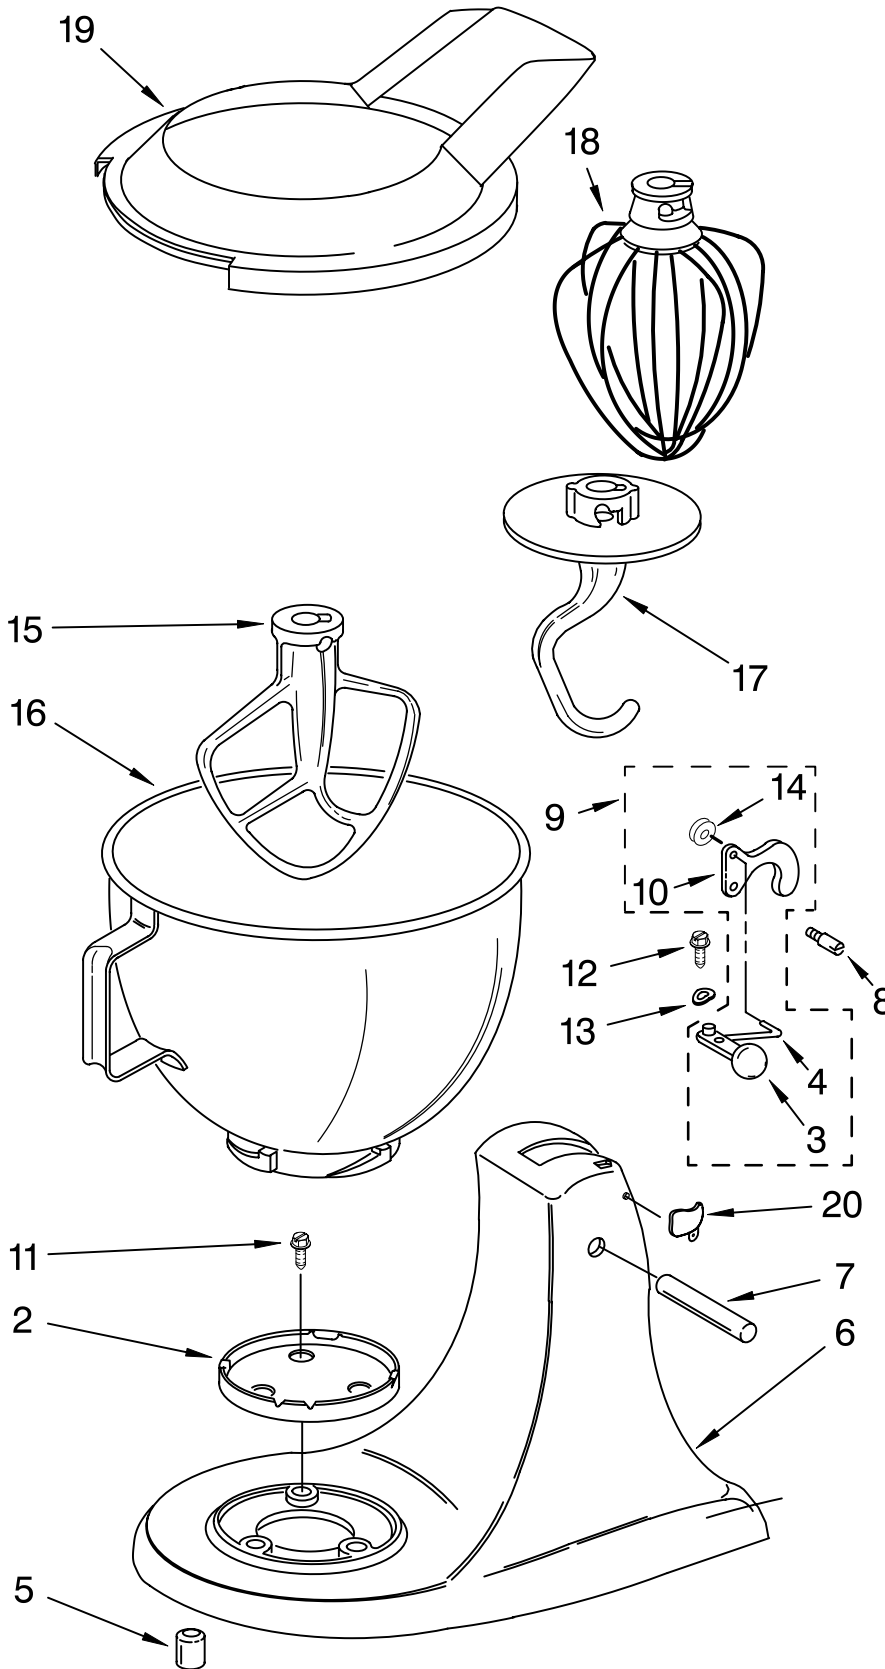

BASE AND PEDESTAL UNIT

For Models: 5KSM150PSS__0

Illus. No.	Part No.	DESCRIPTION
1		Literature Parts
	9709309	Use & Care Guide
	8212362	Repair Parts List
2	4162529	Screw Cap Kit
3		Lever, Latch
	9709267	Black
4	24450	Link, Latch
5	115792	Foot, Base
6	**	Pedestal
7	16910	Pin, Hinge
8	103993	Screw, Latch Bearing
9	3184200	Latch, Link Assy
10	9709055	Latch
11	3400020	Screw
12	110679	Screw, Pivot
13	116241	Washer, Spring
14	8533912	Washer
15		Beater, Flat
	9708472	Coated, White
16	9706619	Bowl, 5 QT.
17	9708471	Dough Hook
18	9706446	Wire Whip
19	3177975	Pouring Shield
20		Head Lock
	3184262	White
	3184264	Black

**REFER TO PAGES 2 & 3.

FOR ORDERING INFORMATION REFER TO PARTS PRICE LIST