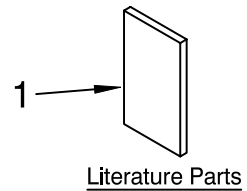

FOR ORDERING INFORMATION REFER TO PARTS PRICE LIST