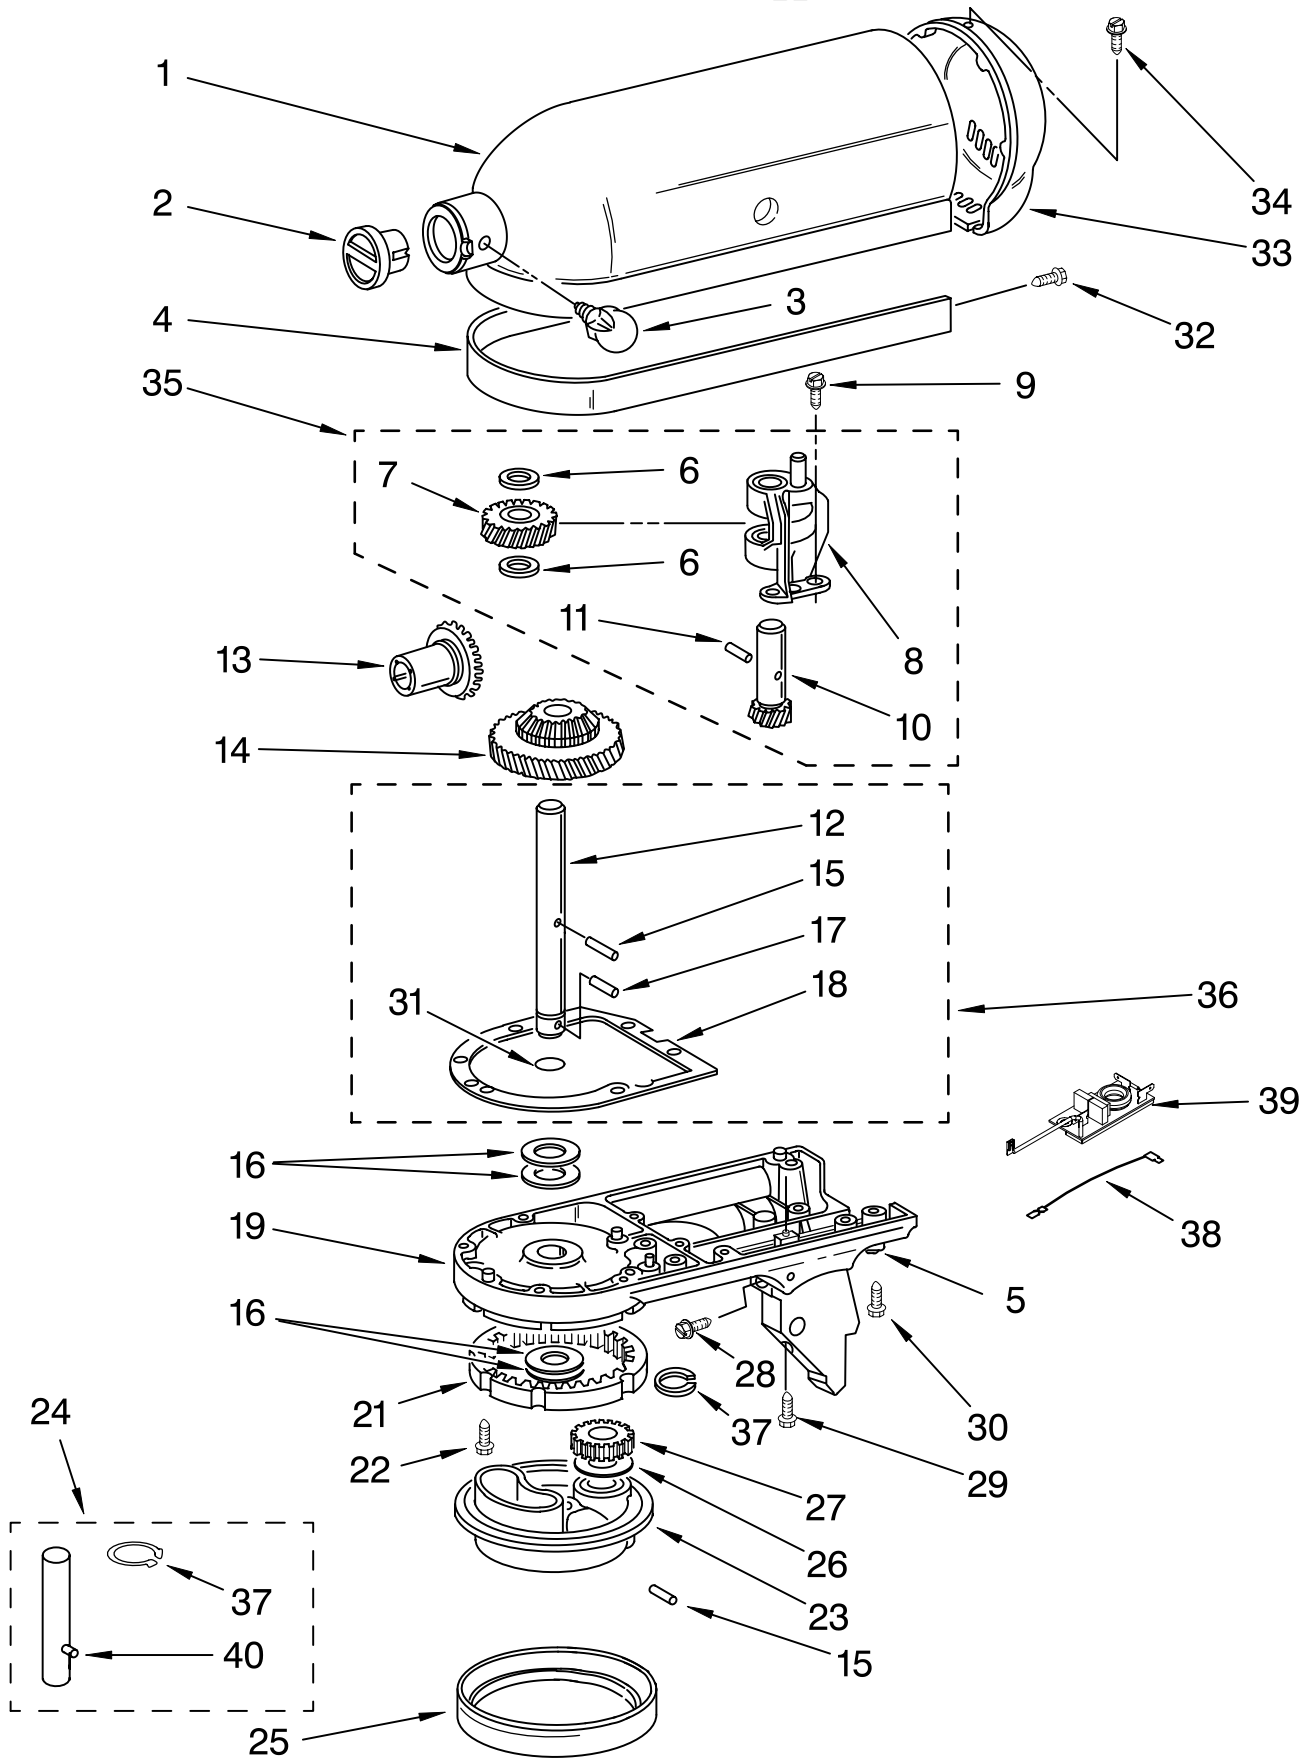

CASE, GEARING AND PLANETARY UNIT

For Models: 5KSM150PSS__0

FOR ORDERING INFORMATION REFER TO PARTS PRICE LIST

CASE, GEARING AND PLANETARY UNIT

For Models: 5KSM150PSS__0

Illus. No.	Part No.	DESCRIPTION
1	**	Gearcase Motor Housing
2		Cap, Attachment Hub
3	242765-2	Chrome Thumb Screw
4	9709194	Black Band, Trim
5	8533914	Lock Washer
6	3180161	Washer
7	4162897	Worm Gear
8	240308	Worm Gear Bracket And Bearing
9	3400022	Screw
10	240210-2	Shaft & Pinion
11	9705444	Pin
12	240026	Shaft, Vertical Center
13	9703907	Gear, Attachment Hub Bevel
14	9703905	Bevel Pinion
15	240018-1	Pin, Agitator Shaft
16	3180163	Washer
17	9705443	Pin, Groove
18	4162324	Gasket, Transmission Case
19	**	Lower Gear Case
21	9703904	Gear, Internal
22	3400020	Screw
23	**	Planetary
24	3184052	Agitator Shaft
25	240285-2	Ring, Planetary Polished Finish
	240285	Standard Finish
26	3180163	Washer
27	9703903	Pinion, Gear
28	89411	Screw
29	3400203	Screw, Set
30	3400025	Screw, Machine
31	67500-55	"O" Ring
32	311932	Screw
33	**	Cover, End
34	4162914	Screw
35	240309-2	Worm Gear Bracket and Gear
36	4160474	Center Shaft & "O" Ring
37	9703438	Ring
38	9702311	Lead, Filter Control Board
39	9705132	RFI Filter
40	9704677	Pin, Groove

**Refer to Page 2
Color Variation Parts

FOR ORDERING INFORMATION REFER TO PARTS PRICE LIST