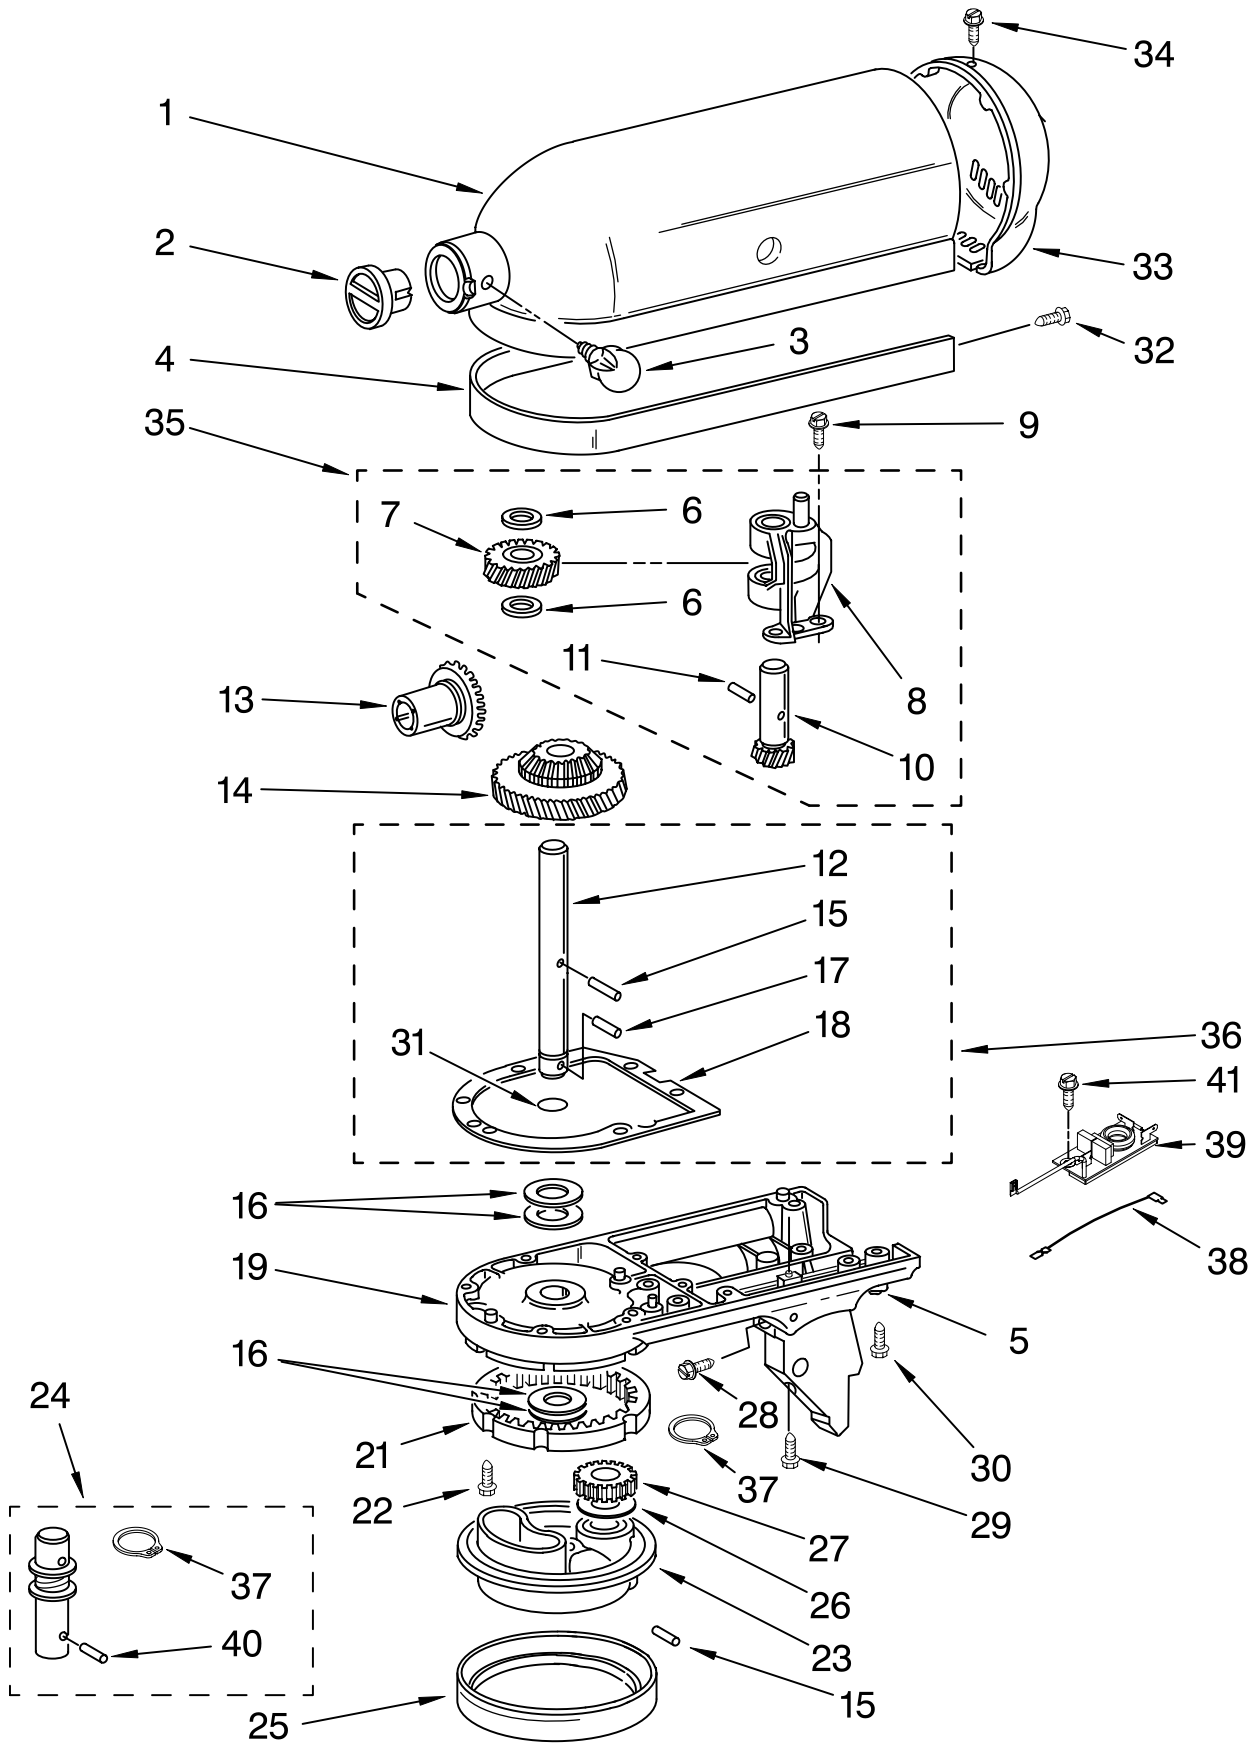

For Models: 5KSM150PSS_4

FOR ORDERING INFORMATION REFER TO PARTS PRICE LIST

CASE, GEARING AND PLANETARY UNIT

For Models: 5KSM150PSS__4

<u>Illus. No.</u>	<u>Part No.</u>	<u>DESCRIPTION</u>
1	**	Gearcase Motor Housing
2		Cap, Attachment Hub
	242765-2	Chrome
3		Thumb Screw
	9709194	Black
4	**	Band, Trim
5	8533914	Lock Washer
6	3180161	Washer
7	W10112253	Worm Gear
8	240308	Worm Gear Bracket And Bearing
9	3400022	Screw
10	240210-2	Gear, Shaft and Pinion
11	9705444	Pin
12	240026	Shaft, Vertical Center
13	9705130	Gear, Attachment Hub Bevel
14	9709627	Gear, Bevel Pinion and Center
15	240018-1	Pin, Agitator Shaft
16	3180163	Washer
17	9705443	Pin, Groove
18	4162324	Gasket, Transmission
19	**	Lower Gear Case
21	9703904	Gear, Internal
22	103994	Screw
23	**	Planetary
24	3184052	Agitator Shaft
25		Ring, Planetary
	240285-2	Polished Finish
	240285	Standard Finish
26	9706090	Washer
27	9703903	Gear, Pinion
28	89411	Screw, Adjusting
29	3400203	Screw, Set
30	3400025	Screw, Machine
31	67500-55	"O" Ring
32	311932	Screw
33	**	Cover, End
34	4162914	Screw
35	240309-2	Worm Gear Bracket and Gear
36	4160474	Center Shaft & "O" Ring
37	9703438	Ring, Retaining
38	9702311	Lead, Filter Control Board
39	9705132	RFI Filter
40	9704677	Pin, Groove
41	3184086	Screw