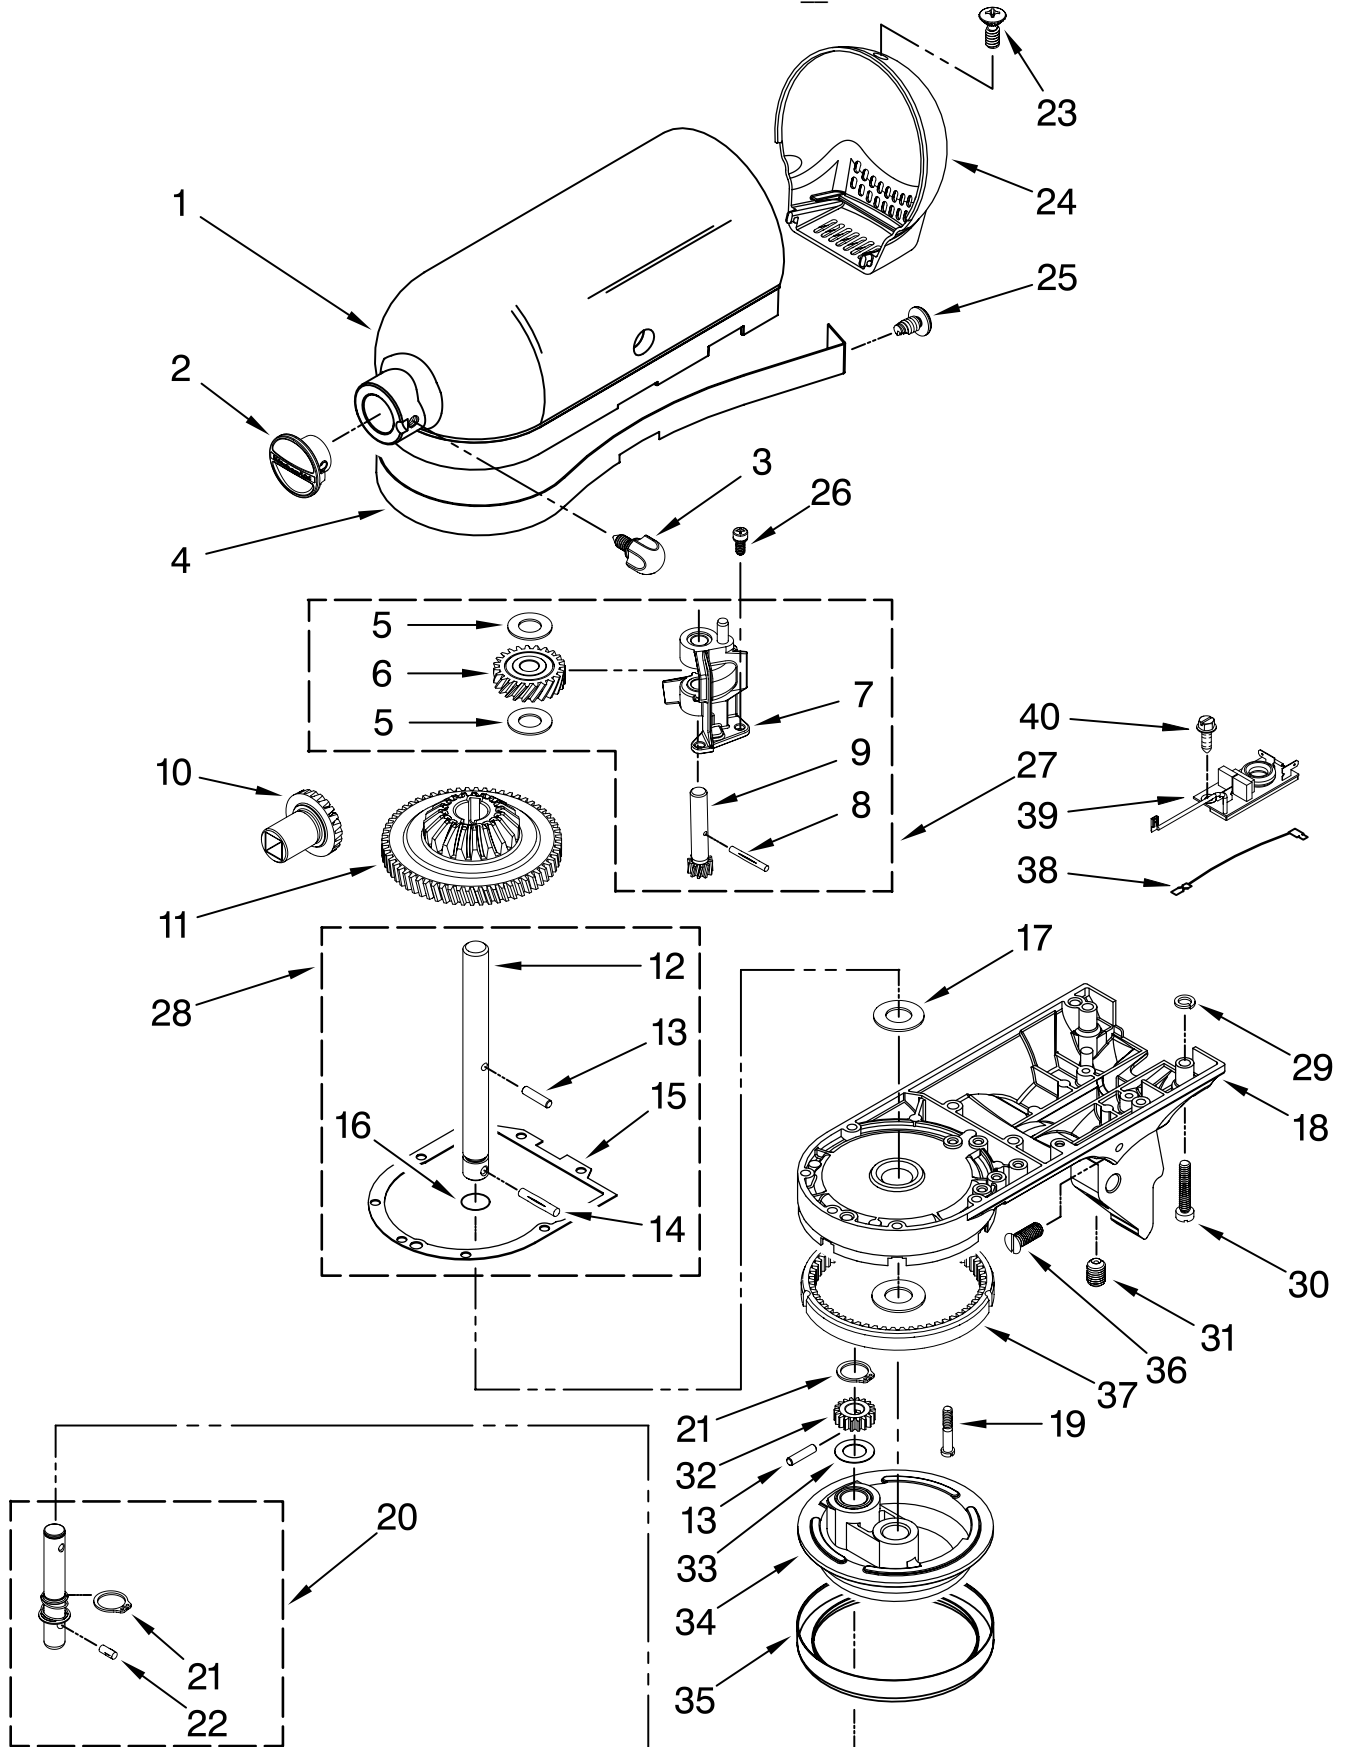

CASE, GEARING AND PLANETARY UNIT

For Models: 5KSM156PSA_0

FOR ORDERING INFORMATION REFER TO PARTS PRICE LIST

CASE, GEARING AND PLANETARY UNIT

For Models: 5KSM156PSA__0

<u>Illus. No.</u>	<u>Part No.</u>	<u>DESCRIPTION</u>
1	**	Gearcase Motor Housing
2	242765-2	Cap, Attachment Hub
3		Thumb Screw
	9709194	Black
4	**	Band, Trim
5	3180161	Washer
6	W10112253	Worm Gear
7	240308	Worm Gear Bracket and Bearing
8	9705444	Pin
9	240210-2	Gear, Shaft & Pinion
10	9705130	Gear, Attachment Hub Bevel
11	9709627	Gear, Bevel Pinion & Center
12	240026	Shaft, Vertical Center
13	240018-1	Pin, Agitator Shaft
14	9705443	Pin, Groove
15	4162324	Gasket, Transmission
16	67500-55	O-Ring
17	3180163	Washer
18	**	Lower Gear Case
19	103994	Screw
20	3184052	Shaft, Agitator
21	9703438	Ring, Retaining
22	9704677	Pin, Groove
23	4162914	Screw
24	**	Cover, End
25	311932	Screw
26	3400022	Screw
27	240309-2	Worm Gear Bracket and Gear
28	4160474	Center Shaft & O-Ring
29	8533914	Washer, Lock
30	3400025	Screw, Machine
31	3400203	Screw, Set
32	9703903	Gear, Pinion
33	9706090	Washer
34	**	Planetary
35	240285	Ring, Planetary
36	89411	Screw, Adjusting
37	9703904	Gear, Internal
38	9702311	Lead, Filter Control Board
39	9705132	RFI Filter
40	3184086	Screw

**Refer to Pages 2 & 3
Color Variation Parts

FOR ORDERING INFORMATION REFER TO PARTS PRICE LIST