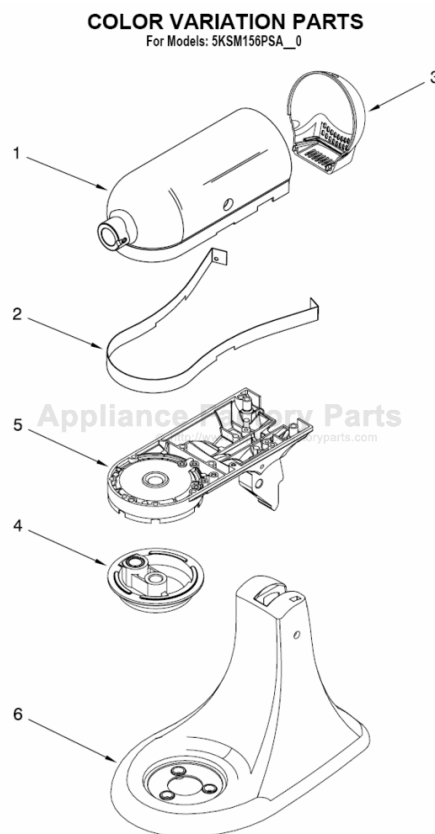

[Find Your KITCHENAID Mixer Parts - Select From 532 Models](#)

----- Manual continues below -----