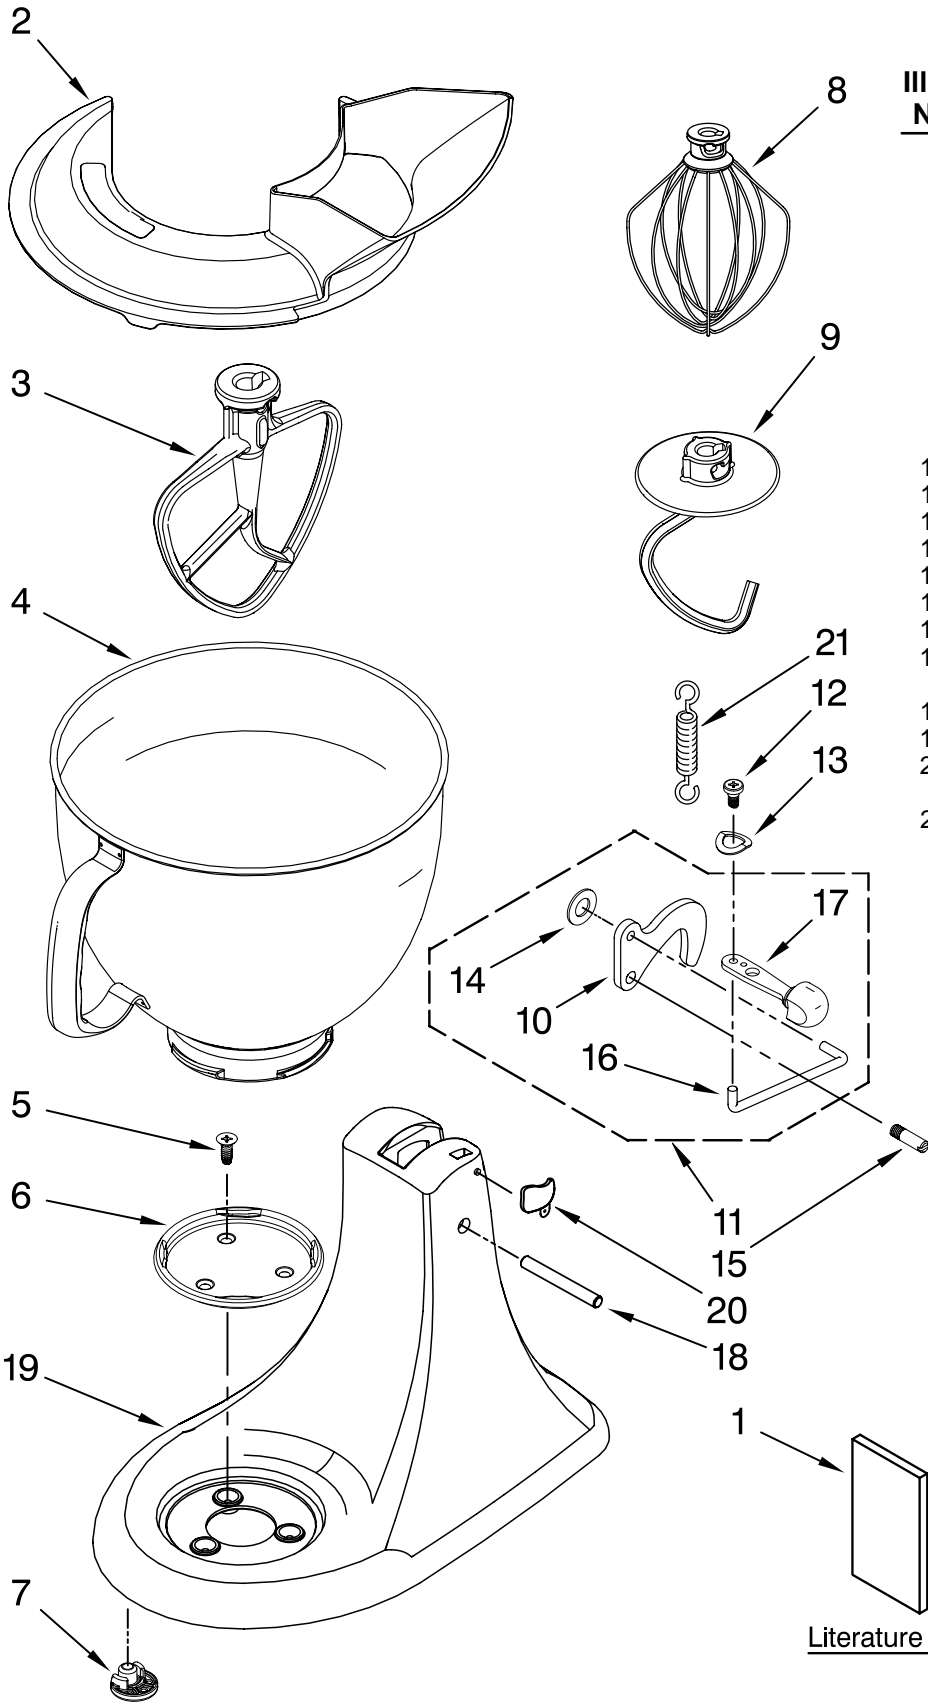

BASE AND PEDESTAL UNIT

For Models: 5KSM156PSA_0

Illus. No.	Part No.	DESCRIPTION
1		Literature Parts
	9709851	Use & Care Guide
	W10268967	Repair Parts List
2	9709923	Shield, Pouring
3	9708472	Beater, Flat
4	9706619	Bowl, 5 Qt.
5	3400020	Screw
6	W10191926	Screw Cap Kit
7	9709707	Foot, Base
8	9706446	Whip, Wire
9	9708471	Hook, Dough
10	9709055	Latch
11	3184200	Latch, Link Assy
12	110679	Screw, Pivot
13	116241	Washer, Spring
14	8533912	Washer
15	103993	Screw, Latch
16	24450	Link, Latch
17		Lever, Latch
	9709267	Black
18	16910	Pin, Hinge
19	**	Pedestal
20		Head Lock
	3184264	Black
21	3183690	Spring, Lock Lever

**REFER TO PAGES 2 & 3.

Literature Parts

FOR ORDERING INFORMATION REFER TO PARTS PRICE LIST