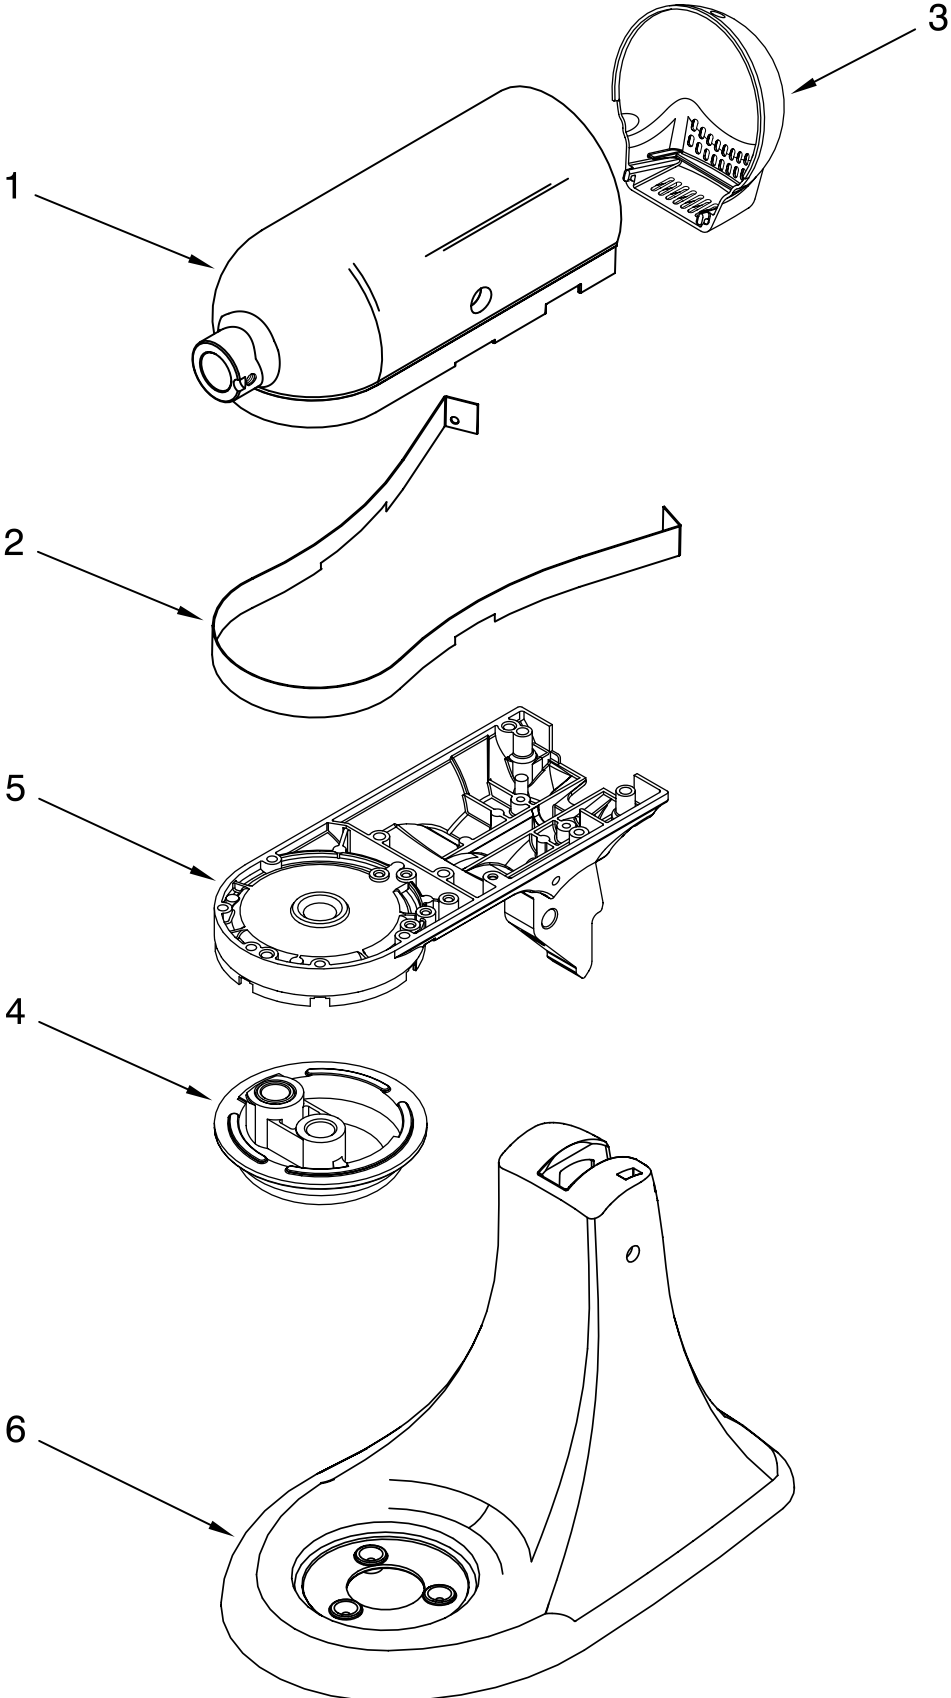

COLOR VARIATION PARTS

For Models: 5KSM156PSA_0

FOR ORDERING INFORMATION REFER TO PARTS PRICE LIST