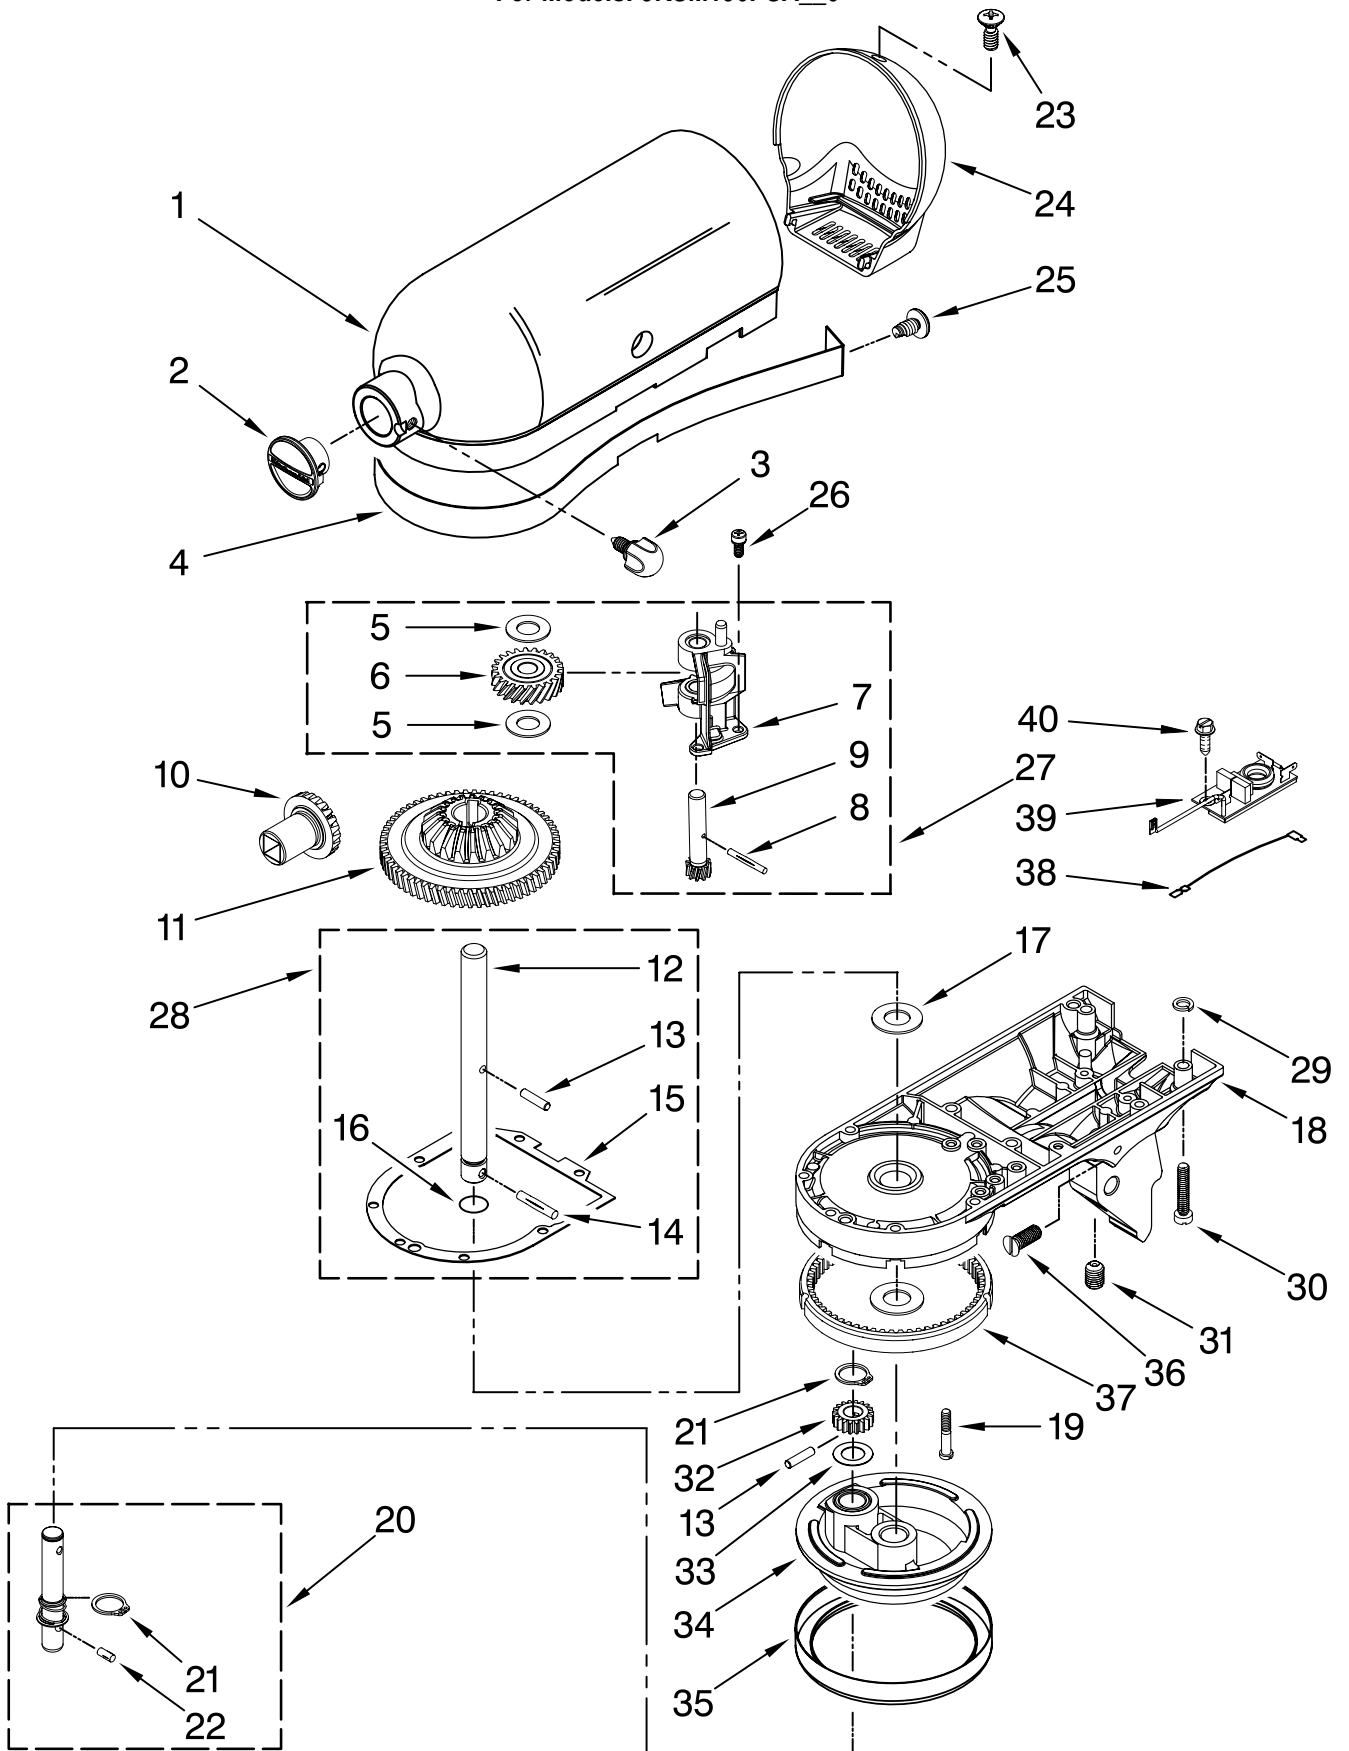

For Models: 5KSM156PSA__0

Illus. No.	Part No.	DESCRIPTION
1		Motor Housing
	W10239115	Candy Apple
2		Trim Band
	W10258966	Black/Frost
3		End Cover
	W10239110	Candy Apple
4		Planetary
	W10239112	Candy Apple
5		Lower Gearcase
	W10245786	Candy Apple
6		Pedestal w/Feet & Headlock
	W10245720	Candy Apple

For Models: 5KSM156PSA_0

FOR ORDERING INFORMATION REFER TO PARTS PRICE LIST

CASE, GEARING AND PLANETARY UNIT

For Models: 5KSM156PSA__0

Illus. No.	Part No.	DESCRIPTION
1	**	Gearcase Motor Housing
2	242765-2	Cap, Attachment Hub
3	9709194	Thumb Screw Black
4	**	Band, Trim
5	3180161	Washer
6	W10112253	Worm Gear
7	240308	Worm Gear Bracket and Bearing
8	9705444	Pin
9	240210-2	Gear, Shaft & Pinion
10	9705130	Gear, Attachment Hub Bevel
11	9709627	Gear, Bevel Pinion & Center
12	240026	Shaft, Vertical Center
13	240018-1	Pin, Agitator Shaft
14	9705443	Pin, Groove
15	4162324	Gasket, Transmission
16	67500-55	O-Ring
17	3180163	Washer
18	**	Lower Gear Case
19	103994	Screw
20	3184052	Shaft, Agitator
21	9703438	Ring, Retaining
22	9704677	Pin, Groove
23	4162914	Screw
24	**	Cover, End
25	311932	Screw
26	3400022	Screw
27	240309-2	Worm Gear Bracket and Gear
28	4160474	Center Shaft & O-Ring
29	8533914	Washer, Lock
30	3400025	Screw, Machine
31	3400203	Screw, Set
32	9703903	Gear, Pinion
33	9706090	Washer
34	**	Planetary
35	240285	Ring, Planetary
36	89411	Screw, Adjusting
37	9703904	Gear, Internal
38	9702311	Lead, Filter Control Board
39	9705132	RFI Filter
40	3184086	Screw