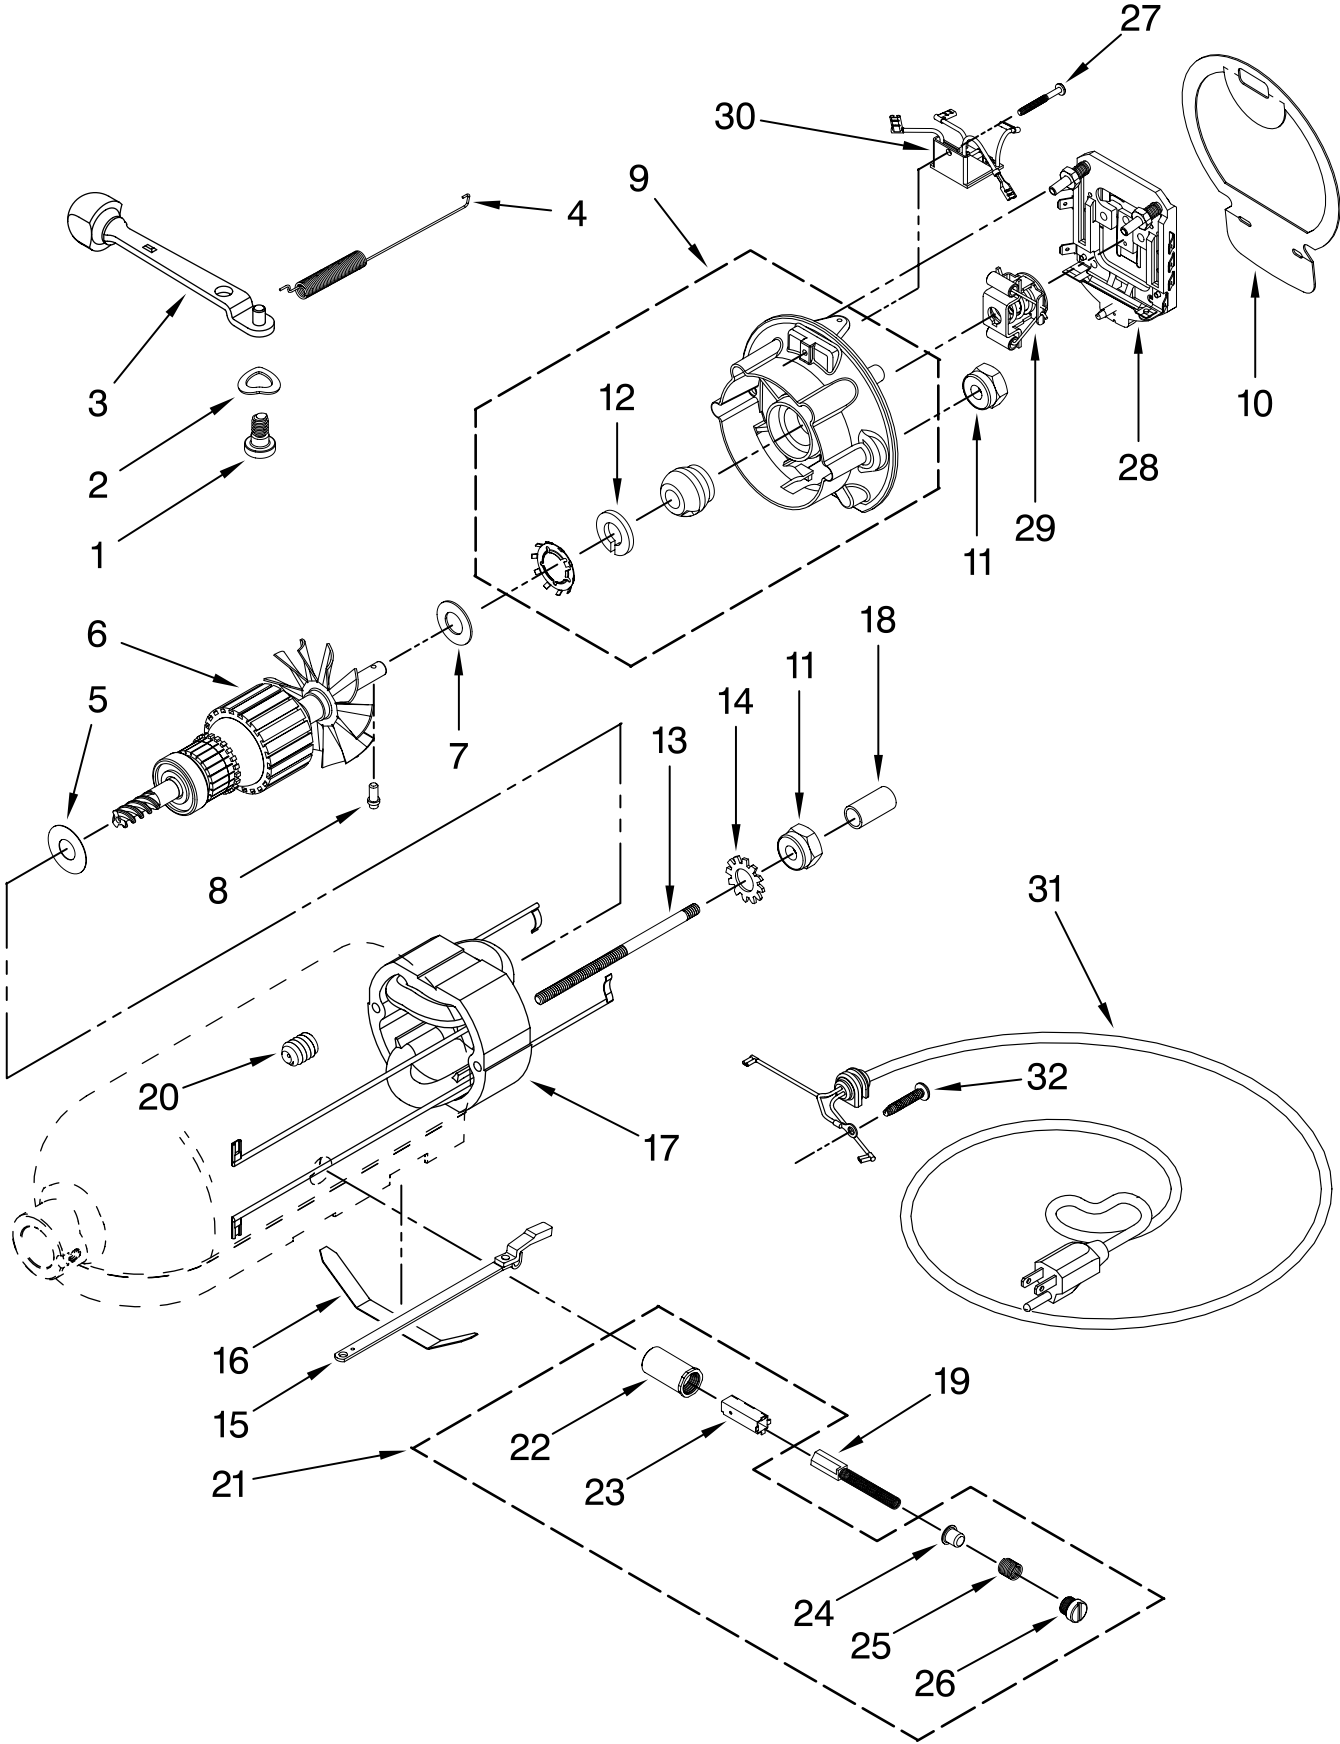

MOTOR AND CONTROL PARTS

For Models: 5KSM156PSA_0

FOR ORDERING INFORMATION REFER TO PARTS PRICE LIST

MOTOR AND CONTROL PARTS

For Models: 5KSM156PSA__0

<u>Illus.</u> <u>No.</u>	<u>Part</u> <u>No.</u>	<u>DESCRIPTION</u>
1	110679	Screw, Pivot
2	116241	Washer, Spring
3		Control, Speed Assembly
	9709276	Black
4	3183680	Spring, Control Plate
5	9704324	Washer, Ball Bearing (Front)
6	9708316	Armature & Bearing
7	3180162	Washer
8	16998	Stud, Governor Dr
9	3180526	Bracket, Bearing Assembly
10	3184356	Seal, End
11	W10131078	Nut, 10-24
12	3180238	Washer, Felt
13	240769	Screw, Stator
14	W10068270	Washer
15	3184176	Speed Link & Cam
16	240205	Spring, Flat
17	9701670	Field Assembly
18	4162634	Sleeve, Motor
19	W10260958	Brush, Carbon
20	9707926	Screw
21	4162546	Brush Holder
22	3179908	Housing, Brush Holder
23	240680	Insert, Brush Hldr
24	116286	Cap, Spring Seat
25	116287	Spring, Cap
26		Cap, Brush Holder
	3184212	Black
27	W10068260	Screw
28	W10119326	Control Plate Assy
29	17830	Governor Assembly
30	W10217542	Phase Control Brd
31		Power Cord
	9702368	White
32	3184086	Screw

FOR ORDERING INFORMATION REFER TO PARTS PRICE LIST