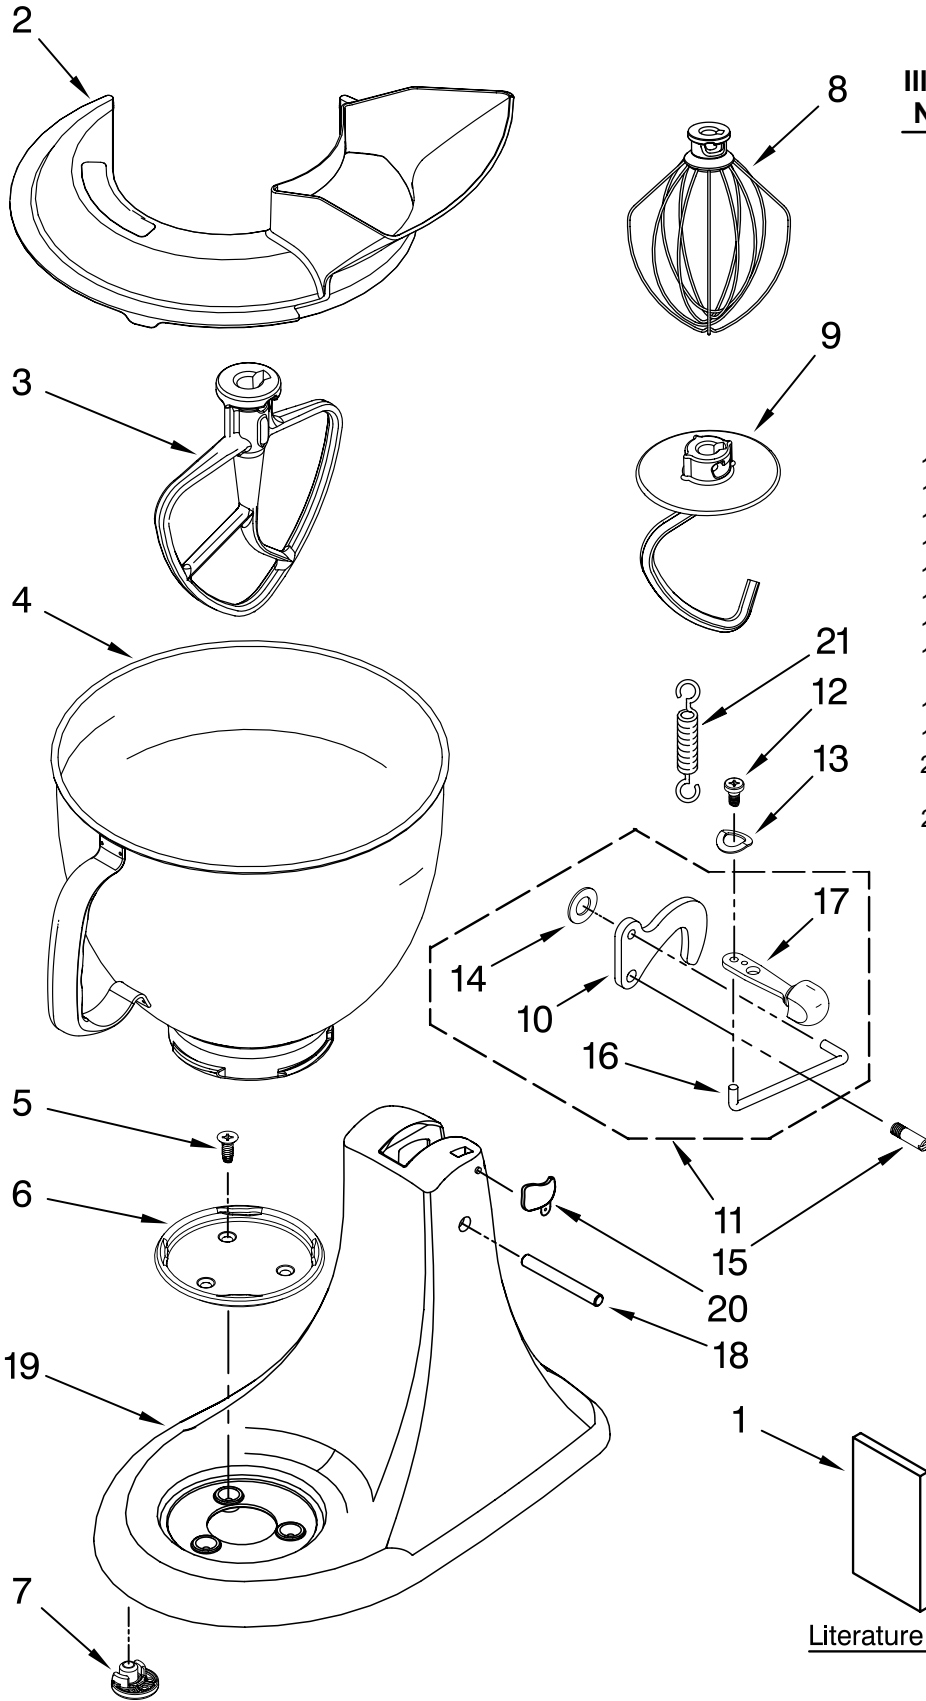

BASE AND PEDESTAL UNIT

For Models: 5KSM156PSA_0

Illus. No.	Part No.	DESCRIPTION
1		Literature Parts
	9709851	Use & Care Guide
	W10268967	Repair Parts List
2	9709923	Shield, Pouring
3	9708472	Beater, Flat
4	9706619	Bowl, 5 Qt.
5	3400020	Screw
6	W10191926	Screw Cap Kit
7	9709707	Foot, Base
8	9706446	Whip, Wire
9	9708471	Hook, Dough
10	9709055	Latch
11	3184200	Latch, Link Assy
12	110679	Screw, Pivot
13	116241	Washer, Spring
14	8533912	Washer
15	103993	Screw, Latch
16	24450	Link, Latch
17		Lever, Latch
	9709267	Black
18	16910	Pin, Hinge
19	**	Pedestal
20		Head Lock
	3184264	Black
21	3183690	Spring, Lock Lever

**REFER TO PAGES 2 & 3.

Literature Parts

FOR ORDERING INFORMATION REFER TO PARTS PRICE LIST