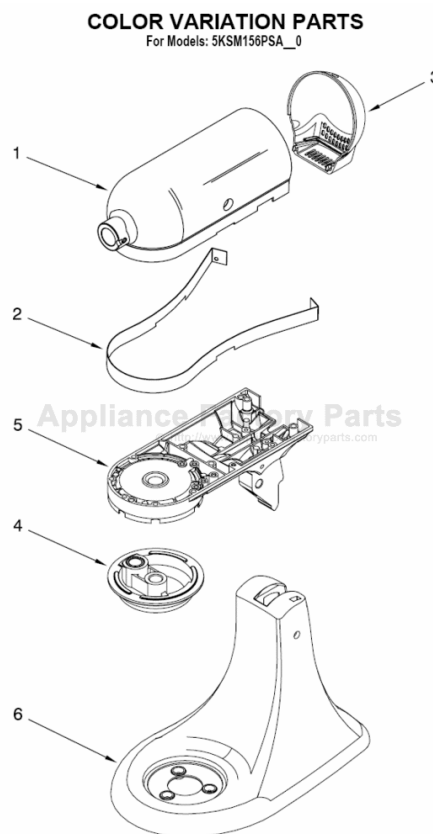

[Find Your KITCHENAID Mixer Parts - Select From 532 Models](#)

----- Manual continues below -----