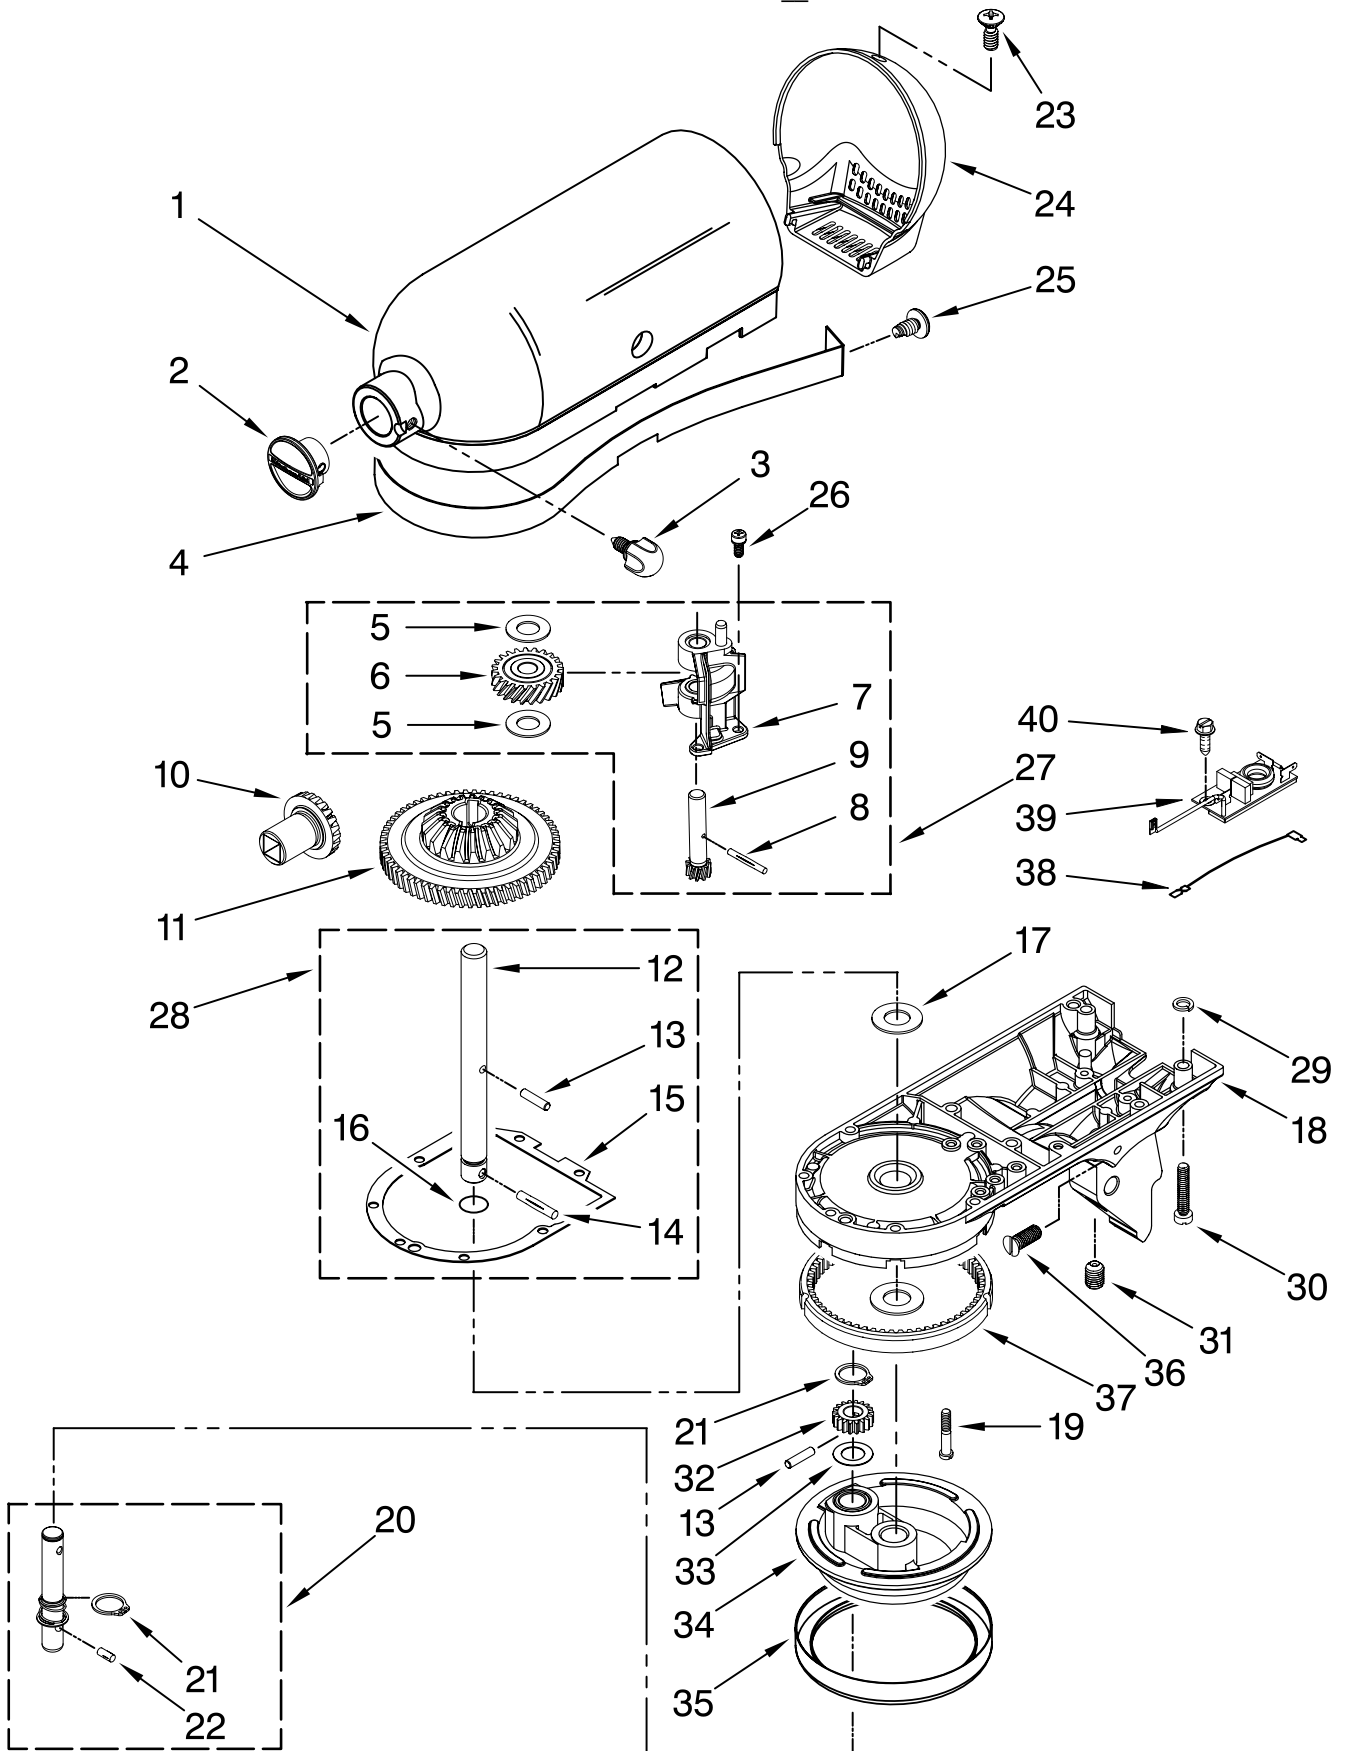

For Models: 5KSM156PSB__4

Illus. No.	Part No.	DESCRIPTION
1		Motor Housing
	W10239115	Candy Apple
2		Trim Band
	W10245699	Black/Frost
3		End Cover
	W10239110	Candy Apple
4		Planetary
	W10239112	Candy Apple
5		Lower Gearcase
	W10245786	Candy Apple
6		Pedestal w/Feet & Headlock
	W10245720	Candy Apple

For Models: 5KSM156PSB_4

FOR ORDERING INFORMATION REFER TO PARTS PRICE LIST

CASE, GEARING AND PLANETARY UNIT

For Models: 5KSM156PSB__4

Illus. No.	Part No.	DESCRIPTION
1	**	Gearcase Motor Housing
2	242765-2	Cap, Attachment Hub
3		Thumb Screw
	9709194	Black
4	**	Band, Trim
5	3180161	Washer
6	W10112253	Worm Gear
7	240308	Worm Gear Bracket and Bearing
8	9705444	Pin
9	240210-2	Gear, Shaft & Pinion
10	9705130	Gear, Attachment Hub Bevel
11	9709627	Gear, Bevel Pinion & Center
12	240026	Shaft, Vertical Center
13	240018-1	Pin, Agitator Shaft
14	9705443	Pin, Groove
15	4162324	Gasket, Transmission
16	67500-55	O-Ring
17	3180163	Washer
18	**	Lower Gear Case
19	103994	Screw
20	3184052	Shaft, Agitator
21	9703438	Ring, Retaining
22	9704677	Pin, Groove
23	4162914	Screw
24	**	Cover, End
25	311932	Screw
26	3400022	Screw
27	240309-2	Worm Gear Bracket and Gear
28	4160474	Center Shaft & O-Ring
29	8533914	Washer, Lock
30	3400025	Screw, Machine
31	3400203	Screw, Set
32	9703903	Gear, Pinion
33	9706090	Washer
34	**	Planetary
35	240285	Ring, Planetary
36	89411	Screw, Adjusting
37	9703904	Gear, Internal
38	9702311	Lead, Filter Control Board
39	9705132	RFI Filter
40	3184086	Screw