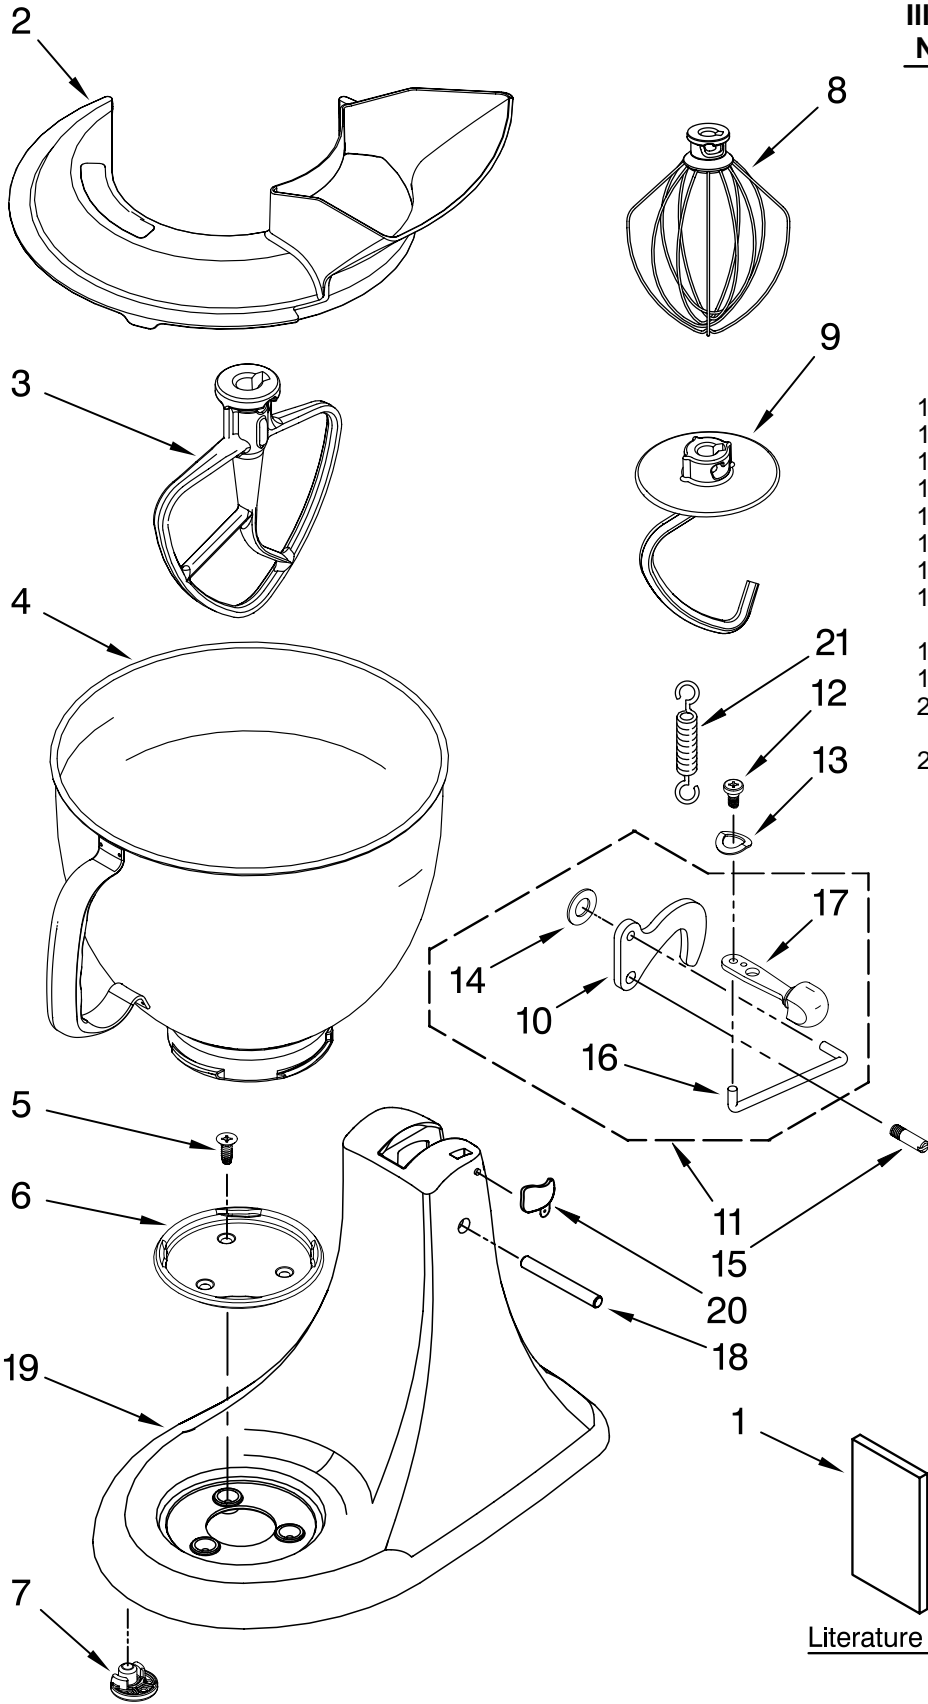

BASE AND PEDESTAL UNIT

For Models: 5KSM156PSB_4

Illus. No.	Part No.	DESCRIPTION
1		Literature Parts
	9709851	Use & Care Guide
	W10259317	Repair Parts List
2	9709923	Shield, Pouring
3	9708472	Beater, Flat
4	9706619	Bowl, 5 Qt.
5	3400020	Screw
6	W10191926	Screw Cap Kit
7	9709707	Foot, Base
8	9706446	Whip, Wire
9	9708471	Hook, Dough
10	9709055	Latch
11	3184200	Latch, Link Assy
12	110679	Screw, Pivot
13	116241	Washer, Spring
14	8533912	Washer
15	103993	Screw, Latch
16	24450	Link, Latch
17		Lever, Latch
	9709267	Black
18	16910	Pin, Hinge
19	**	Pedestal
20		Head Lock
	3184264	Black
21	3183690	Spring, Lock Lever

**REFER TO PAGES 2 & 3.

Literature Parts

FOR ORDERING INFORMATION REFER TO PARTS PRICE LIST