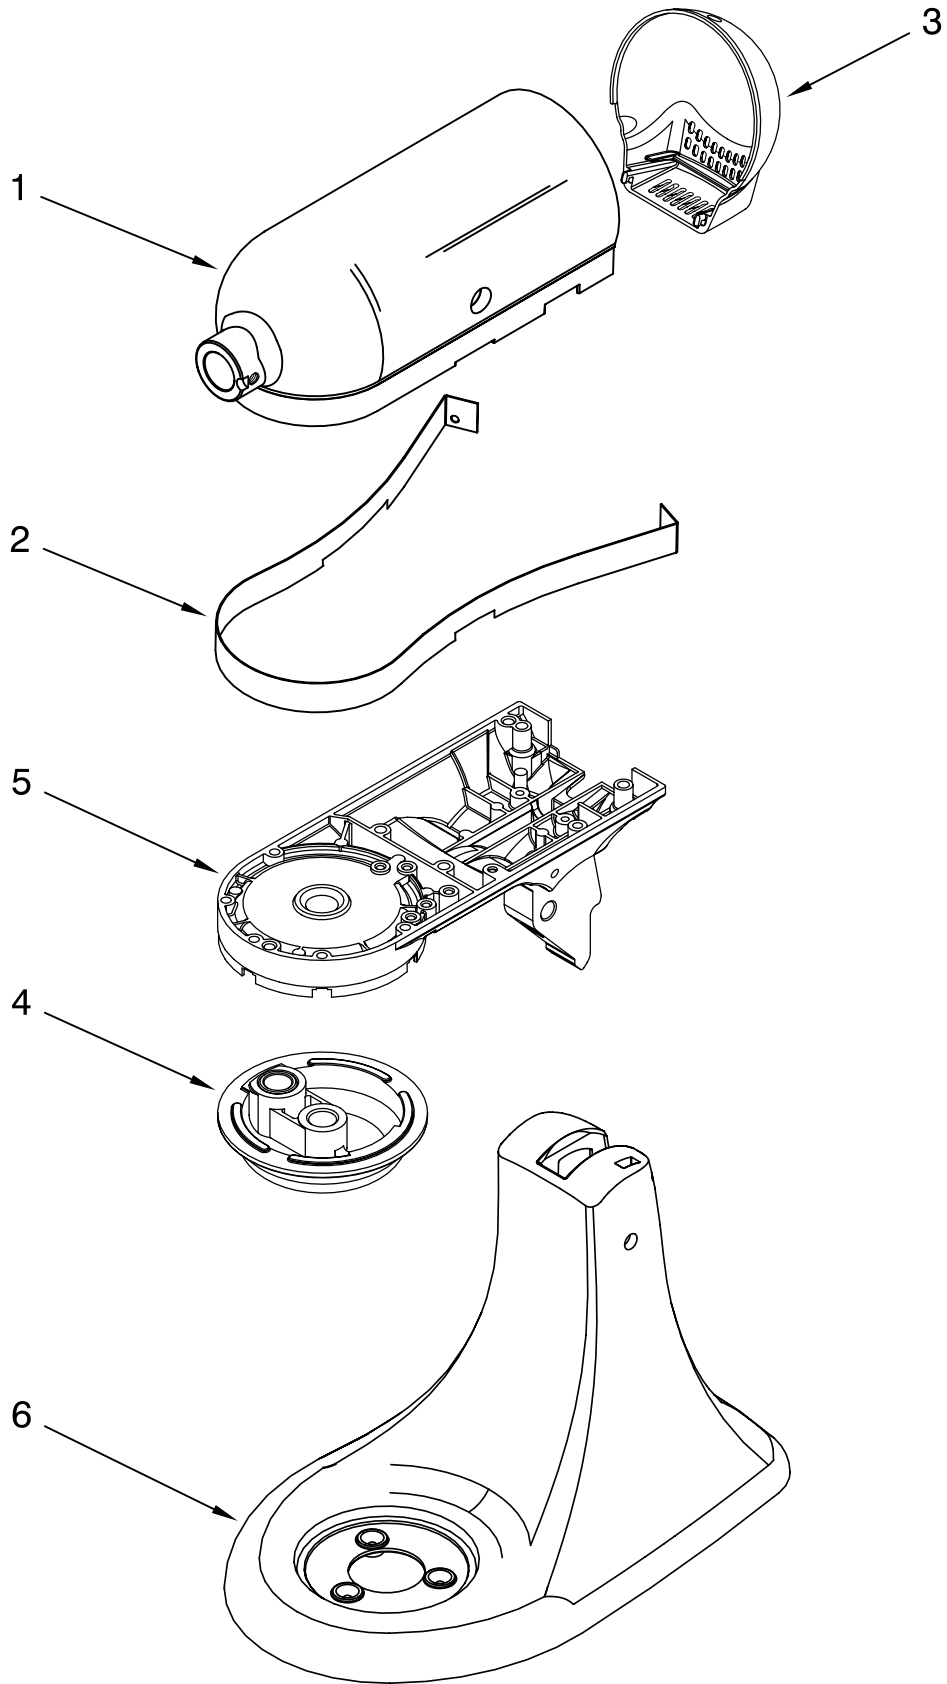

COLOR VARIATION PARTS

For Models: 5KSM156PSB_4

FOR ORDERING INFORMATION REFER TO PARTS PRICE LIST