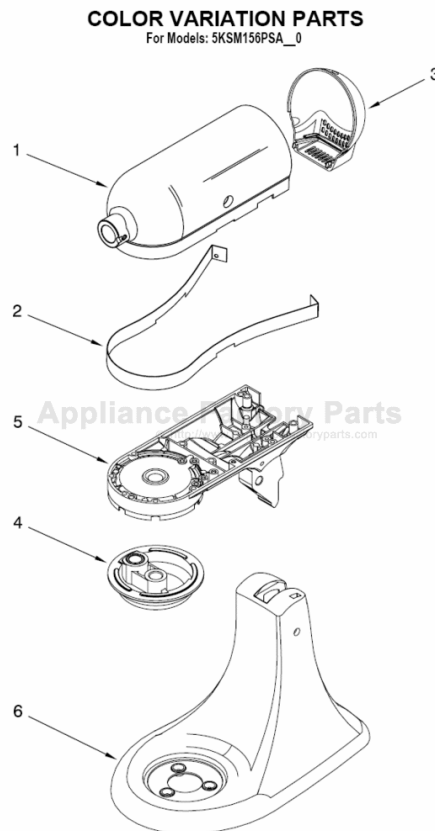

[Find Your KITCHENAID Mixer Parts - Select From 532 Models](#)

----- Manual continues below -----