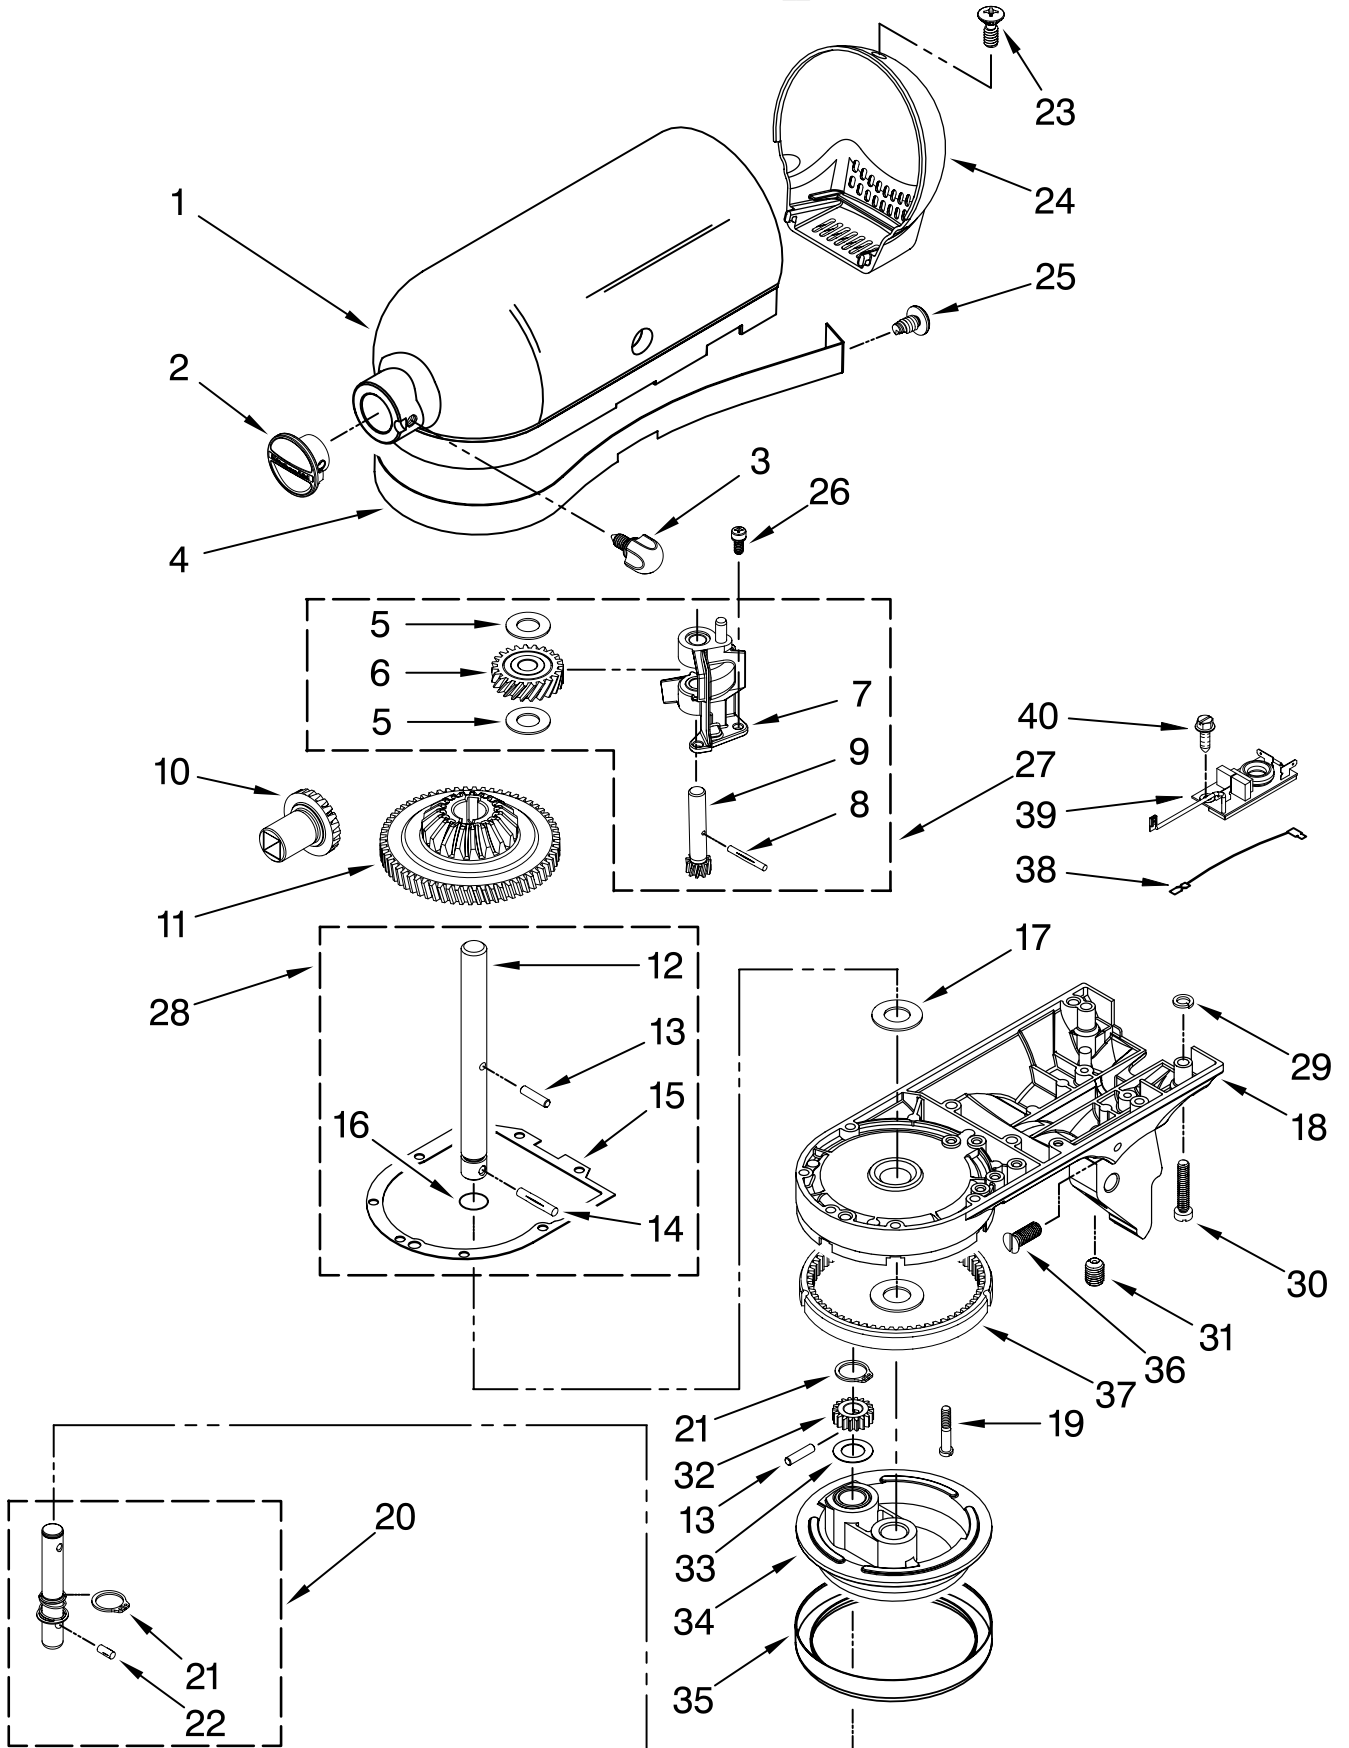

CASE, GEARING AND PLANETARY UNIT

For Models: 5KSM156PSE_4

FOR ORDERING INFORMATION REFER TO PARTS PRICE LIST

CASE, GEARING AND PLANETARY UNIT

For Models: 5KSM156PSE__4

Illus. No.	Part No.	DESCRIPTION
1	**	Gearcase Motor Housing
2	242765-2	Cap, Attachment Hub
3		Thumb Screw
	9709194	Black
4	**	Band, Trim
5	3180161	Washer
6	W10112253	Worm Gear
7	240308	Worm Gear Bracket and Bearing
8	9705444	Pin
9	240210-2	Gear, Shaft & Pinion
10	9705130	Gear, Attachment Hub Bevel
11	9709627	Gear, Bevel Pinion & Center
12	240026	Shaft, Vertical Center
13	240018-1	Pin, Agitator Shaft
14	9705443	Pin, Groove
15	4162324	Gasket, Transmission
16	67500-55	O-Ring
17	3180163	Washer
18	**	Lower Gear Case
19	103994	Screw
20	3184052	Shaft, Agitator
21	9703438	Ring, Retaining
22	9704677	Pin, Groove
23	4162914	Screw
24	**	Cover, End
25	311932	Screw
26	3400022	Screw
27	240309-2	Worm Gear Bracket and Gear
28	4160474	Center Shaft & O-Ring
29	8533914	Washer, Lock
30	3400025	Screw, Machine
31	3400203	Screw, Set
32	9703903	Gear, Pinion
33	9706090	Washer
34	**	Planetary
35	240285	Ring, Planetary
36	89411	Screw, Adjusting
37	9703904	Gear, Internal
38	9702311	Lead, Filter Control Board
39	9705132	RFI Filter
40	3184086	Screw

**Refer to Pages 2 & 3
Color Variation Parts

FOR ORDERING INFORMATION REFER TO PARTS PRICE LIST