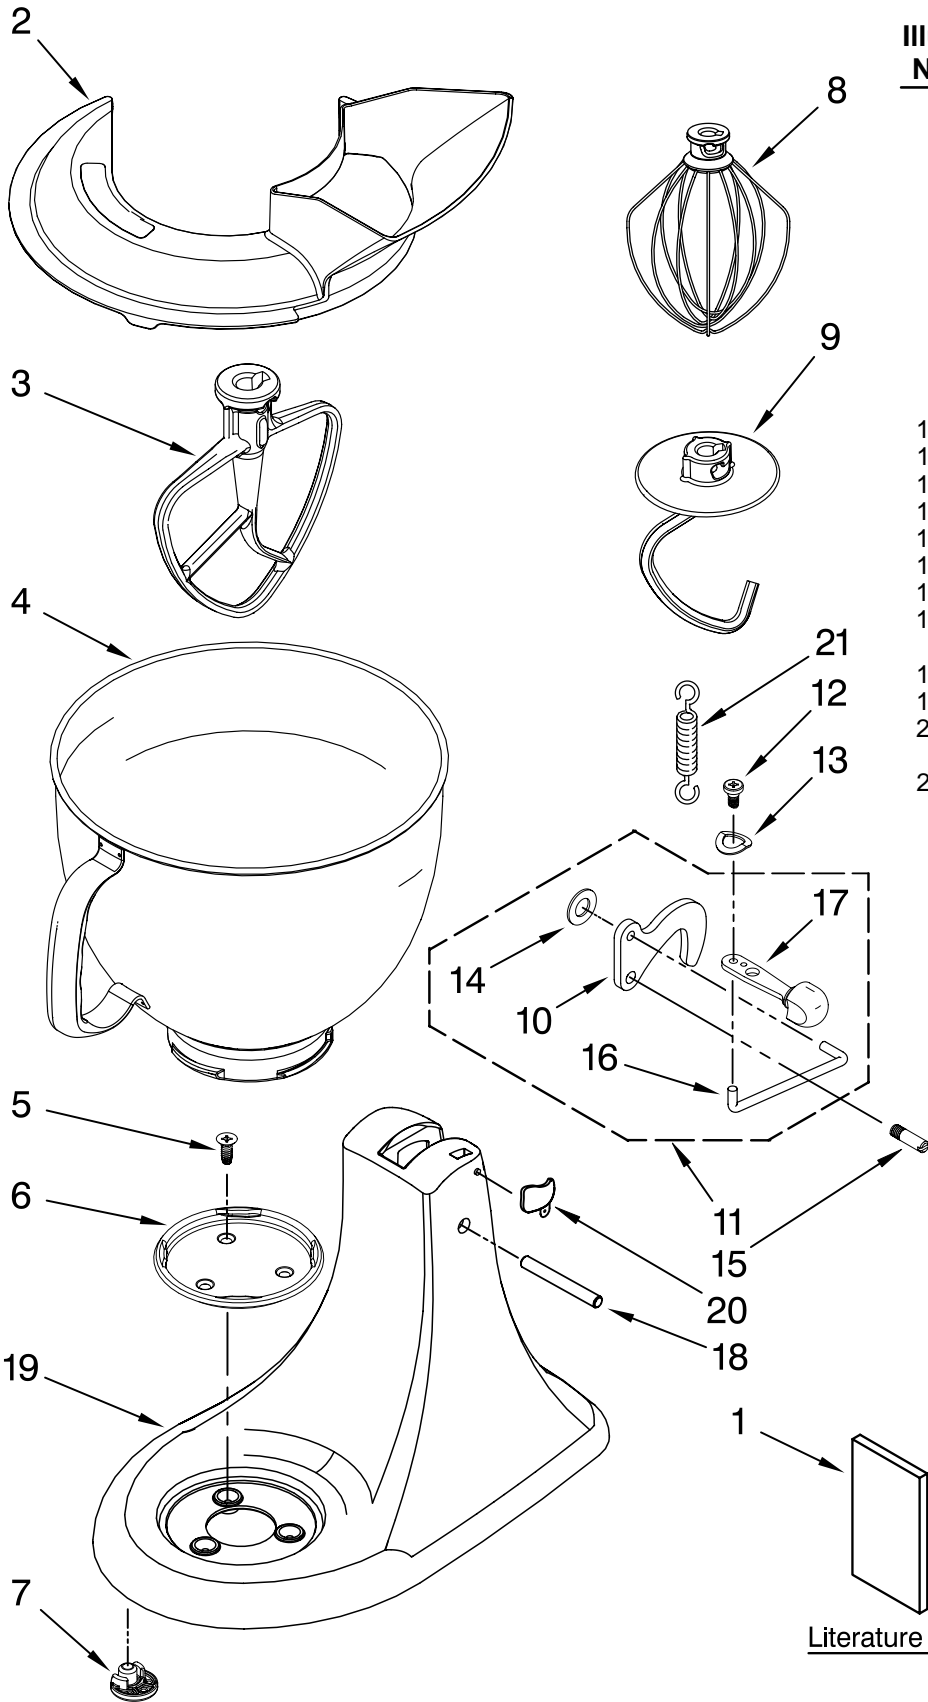

BASE AND PEDESTAL UNIT

For Models: 5KSM156PSE_4

Illus. No.	Part No.	DESCRIPTION
1		Literature Parts
	9709851	Use & Care Guide
	W10259156	Repair Parts List
2	9709923	Shield, Pouring
3	9708472	Beater, Flat
4	9706619	Bowl, 5 Qt.
5	3400020	Screw
6	W10191926	Screw Cap Kit
7	9709707	Foot, Base
8	9706446	Whip, Wire
9	9708471	Hook, Dough
10	9709055	Latch
11	3184200	Latch, Link Assy
12	110679	Screw, Pivot
13	116241	Washer, Spring
14	8533912	Washer
15	103993	Screw, Latch
16	24450	Link, Latch
17		Lever, Latch
	9709267	Black
18	16910	Pin, Hinge
19	**	Pedestal
20		Head Lock
	3184264	Black
21	3183690	Spring, Lock Lever

**REFER TO PAGES 2 & 3.

Literature Parts

FOR ORDERING INFORMATION REFER TO PARTS PRICE LIST