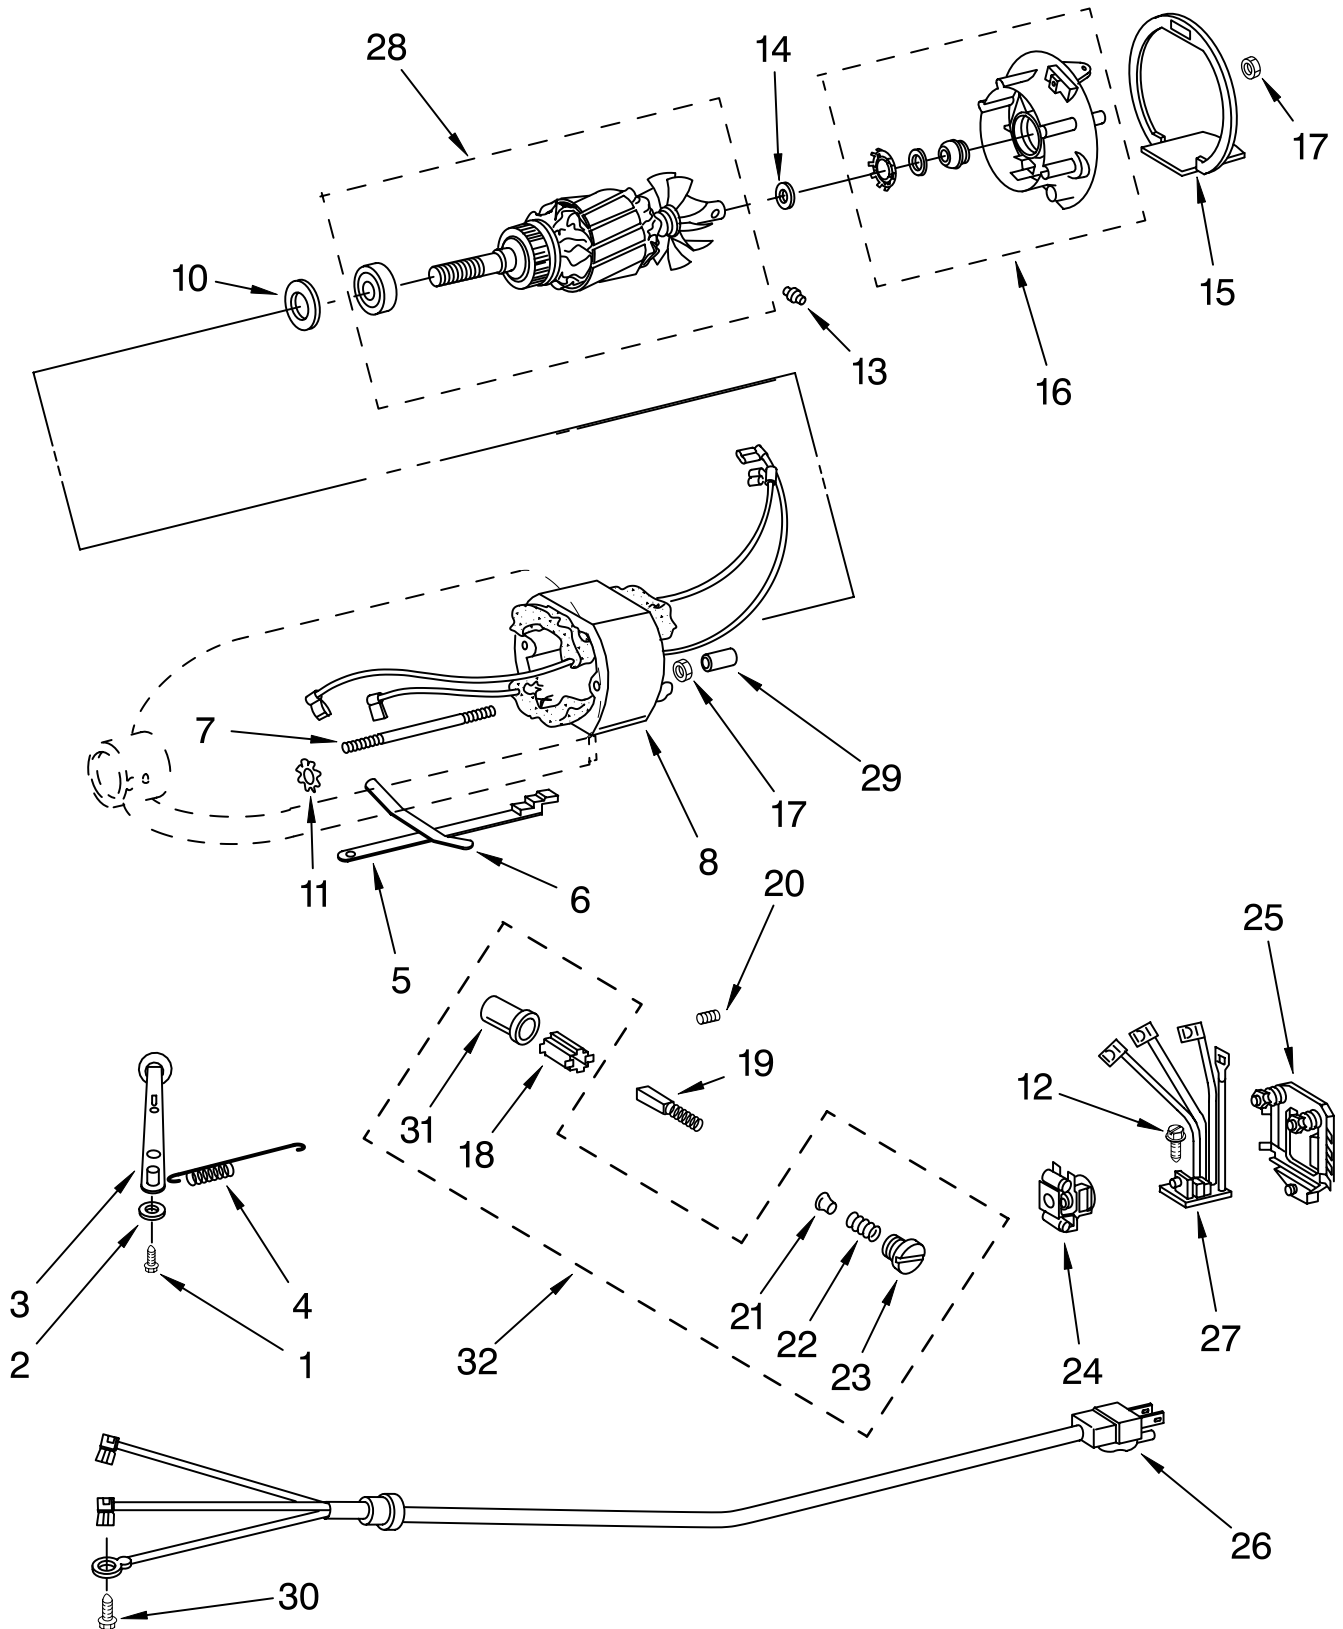

MOTOR AND CONTROL PARTS

FOR MODELS: 5KSM5A_0

FOR ORDERING INFORMATION REFER TO PARTS PRICE LIST

MOTOR AND CONTROL PARTS

FOR MODELS: 5KSM5A__0

Illus. No.	Part No.	DESCRIPTION
1	110679	Screw
2	116241	Washer, Spring
3		Control Lever Asy
	9709276	Black
4	3183680	Spring, Control Plate
5	3184176	Speed Link & Cam
6	240205	Spring, Flat
7	240769	Screw, Stator
8	9701670	Field Assembly
10	9704324	Washer, Ball Bearing (Front)
11	W10068270	Washer
12	W10068260	Screw
13	16998	Stud, Governor Drive
14	3180162	Washer
15	3184356	Seal, End
16	3180526	Bracket, Bearing Assembly
17	8533905	Nut, Machine
18	240680	Insert, Brush Holder
19	9706416	Brush & Spring Assembly
20	9707926	Screw
21	116286	Cap, Seat Spring
22	116287	Spring, Cap
23		Cap, Brush Holder
	3184212	Black
24	17830	Governor Assembly
25	240904-2	Control Plate Assembly
26		Cord, Power
	9702368	White
27	9706596	Phase Control Board Assembly
28	9708316	Armature & Bearing (240V)
29	4162634	Sleeve, Motor Stud
30	3184609	Screw
31	3179908	Housing, Brush Holder
32	4162546	Holder, Brush Asm

FOR ORDERING INFORMATION REFER TO PARTS PRICE LIST