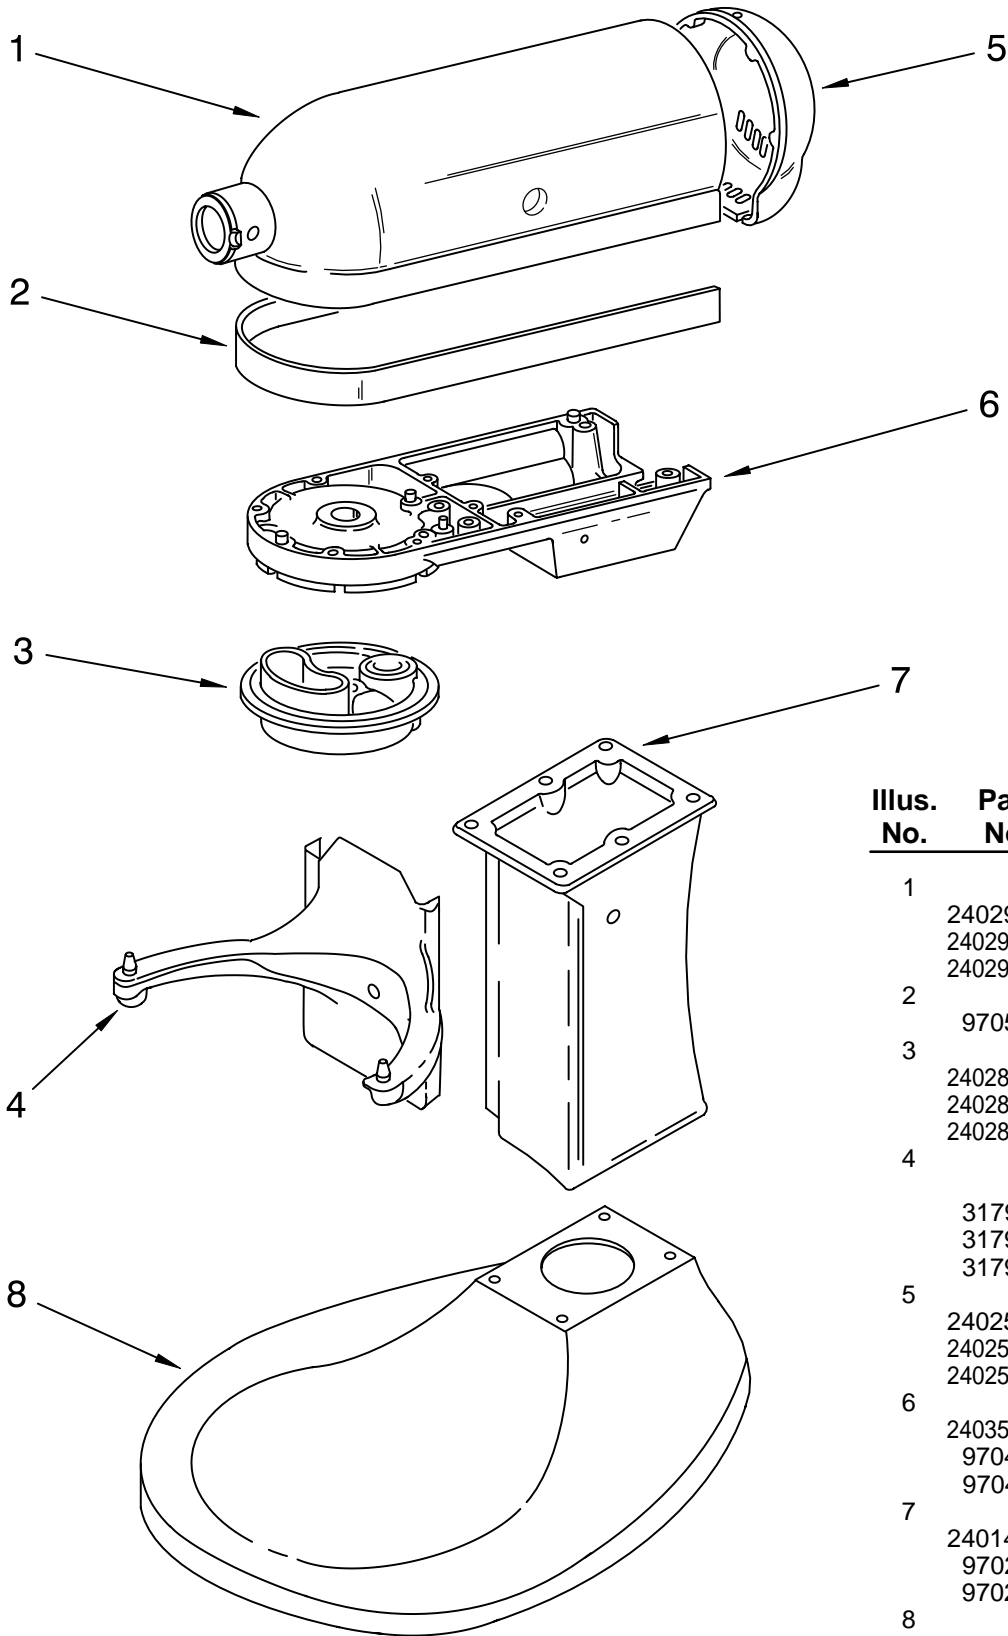

# COLOR VARIATION PARTS

FOR MODELS: 5KSM5A\_\_0

Illus. No.	Part No.	DESCRIPTION
1	240291-7	Cobalt Blue
	240291-21	Empire Red
	240291-20	Majestic Yellow
2	9705186	Black
		Trim Band
3		Planetary
	240286-10	Cobalt Blue
	240286-23	Empire Red
4	240286-22	Majestic Yellow
		Bowl Support & Pins
5	3179303	Cobalt Blue
	3179318	Empire Red
	3179319	Majestic Yellow
6		End Cover
	240253-8	Cobalt Blue
	240253-22	Empire Red
7	240253-21	Majestic Yellow
		Lower Gearcase
	240354-26	Cobalt Blue
8	9704499	Empire Red
	9704501	Majestic Yellow
		Column
8	240148-8	Cobalt Blue
	9702393	Empire Red
	9702394	Majestic Yellow
8		Base & Foot Assy
	3179283	Cobalt Blue
	3179299	Empire Red
	9704505	Majestic Yellow

# MOTOR AND CONTROL PARTS

FOR MODELS: 5KSM5A\_\_0

Illus. No.	Part No.	DESCRIPTION
1	110679	Screw
2	116241	Washer, Spring
3		Control Lever Asy
	9709276	Black
4	3183680	Spring, Control Plate
5	3184176	Speed Link & Cam
6	240205	Spring, Flat
7	240769	Screw, Stator
8	9701670	Field Assembly
10	9704324	Washer, Ball Bearing (Front)
11	W10068270	Washer
12	W10068260	Screw
13	16998	Stud, Governor Drive
14	3180162	Washer
15	3184356	Seal, End
16	3180526	Bracket, Bearing Assembly
17	8533905	Nut, Machine
18	240680	Insert, Brush Holder
19	9706416	Brush & Spring Assembly
20	9707926	Screw
21	116286	Cap, Seat Spring
22	116287	Spring, Cap
23		Cap, Brush Holder
	3184212	Black
24	17830	Governor Assembly
25	240904-2	Control Plate Assembly
26		Cord, Power
	9702368	White
27	9706596	Phase Control Board Assembly
28	9708316	Armature & Bearing (240V)
29	4162634	Sleeve, Motor Stud
30	3184609	Screw
31	3179908	Housing, Brush Holder
32	4162546	Holder, Brush Asm