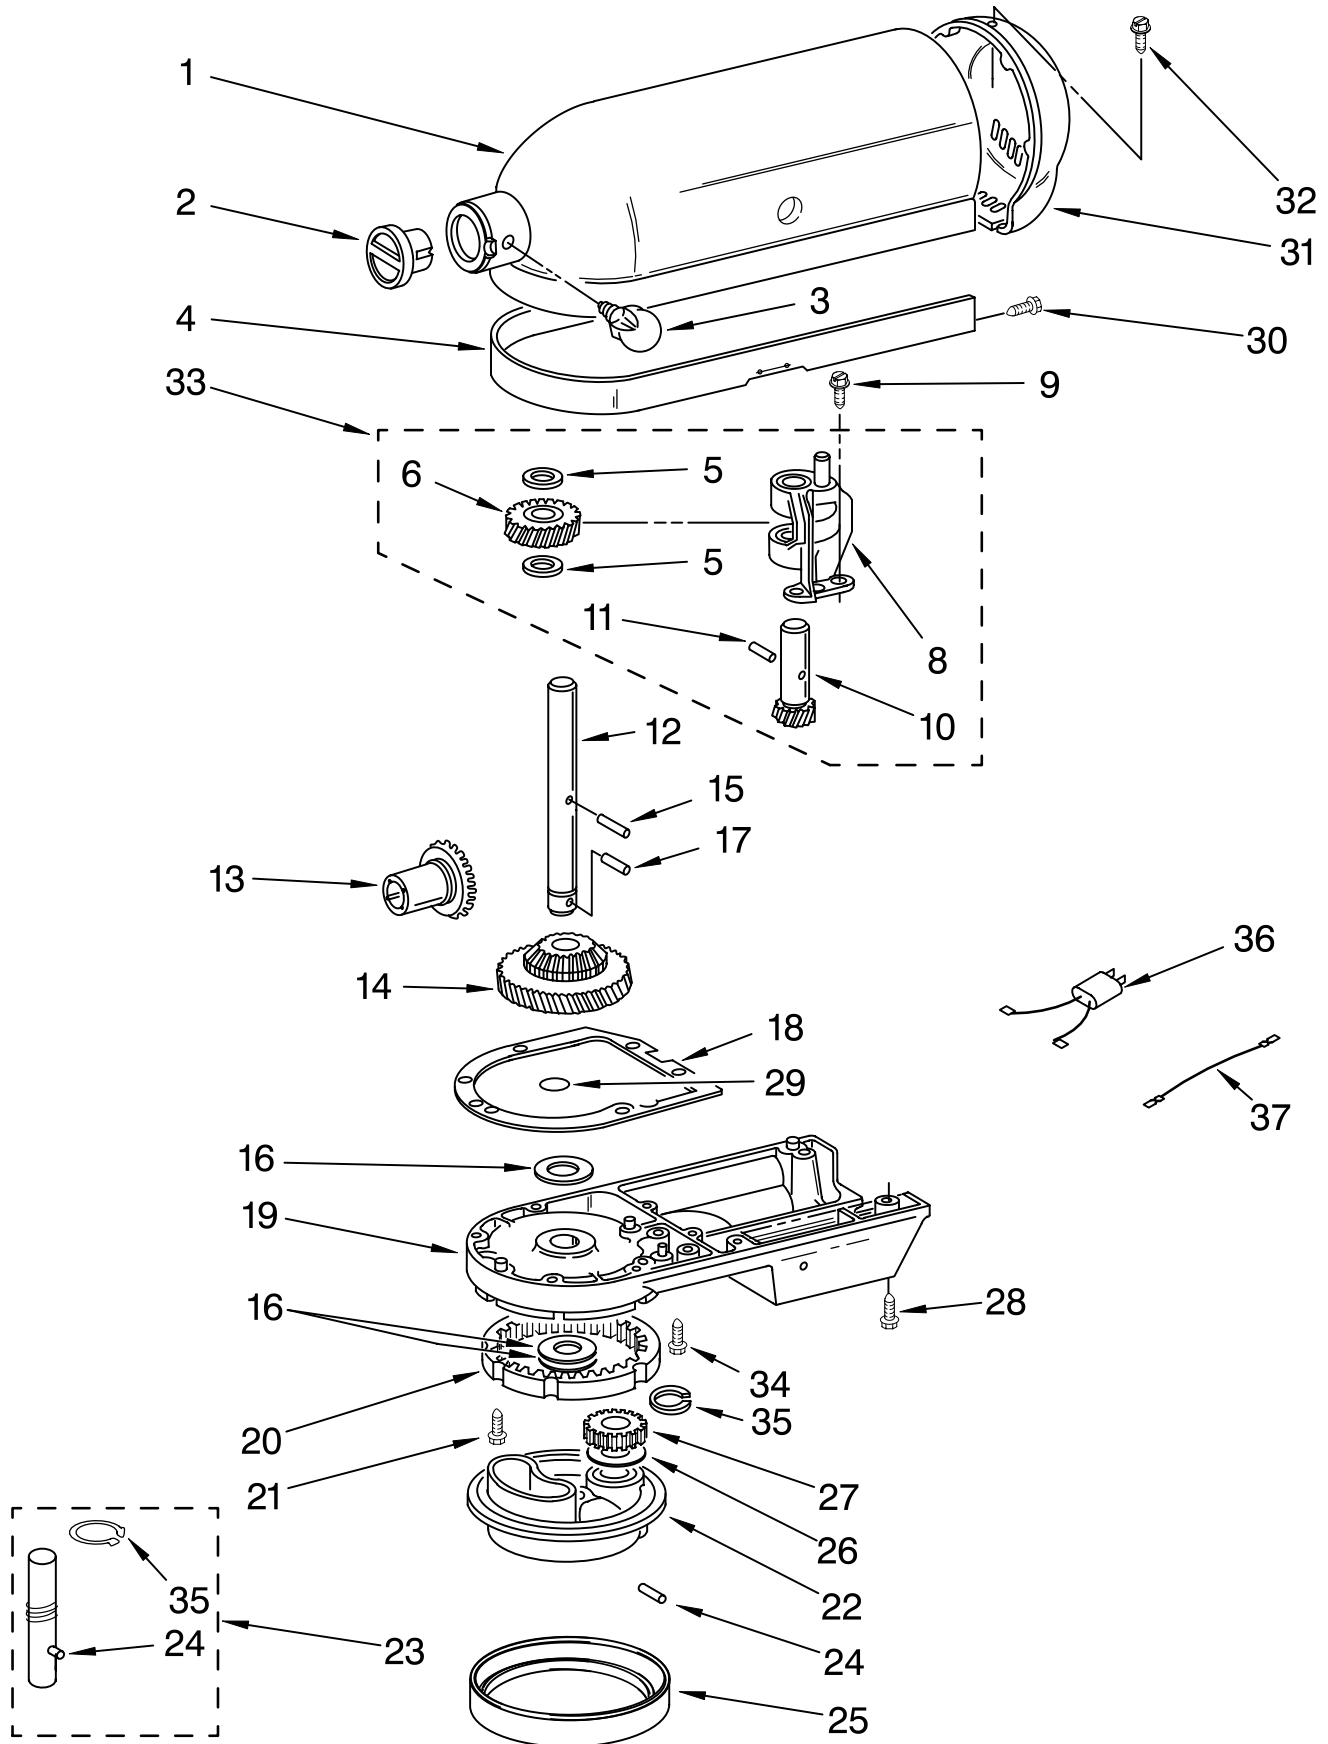

CASE, GEARING AND PLANETARY UNIT

FOR MODELS: 5KSM5A_0

FOR ORDERING INFORMATION REFER TO PARTS PRICE LIST

CASE, GEARING AND PLANETARY UNIT

FOR MODELS: 5KSM5A__0

Illus. No.	Part No.	DESCRIPTION
1	**	Gearcase Motor Housing
2		Cap, Attachment Hub
3	242765-2	Chrome Thumb Screw
4	9709194	Black Band, Trim
5	3180161	Washer, Fiber
6	4162897	Gear, Worm
8	240308	Bracket, Worm Gear (Incl. Bearing)
9	3400022	Screw And L.W. Assy.
10	240210-2	Shaft & Pinion
11	9705444	Pin
12	240026	Shaft, Vertical Center
13	9705130	Gear, Attachment Hub
14	9709627	Gear, Bevel Pinion & Center
15	240018-1	Pin, Agitator Shaft
16	3180163	Washer, Shim
17	9705443	Pin
18	4162324	Gasket, Transmission
19	**	Lower Gear Case
20	9703904	Gear, Internal
21	103994	Screw
22	**	Planetary
23	3184052	Agitator Shaft
24	9704677	Pin, Groove
25	240285	Ring, Planetary Drip
26	9706090	Washer
27	9703903	Pinion, Gear (Agitator Shaft)
28	3400025	Screw
29	67500-55	"O" Ring
30	311932	Screw
31	**	Cover, End
32	4162914	Screw
33	240309-2	Gear, Worm Assy
34	3400026	Screw
35	9703438	Ring, Retaining
36	9705132	RFI Filter
37	9702311	Lead, Filter

**Refer to Page 2
Color Variation Parts

FOR ORDERING INFORMATION REFER TO PARTS PRICE LIST