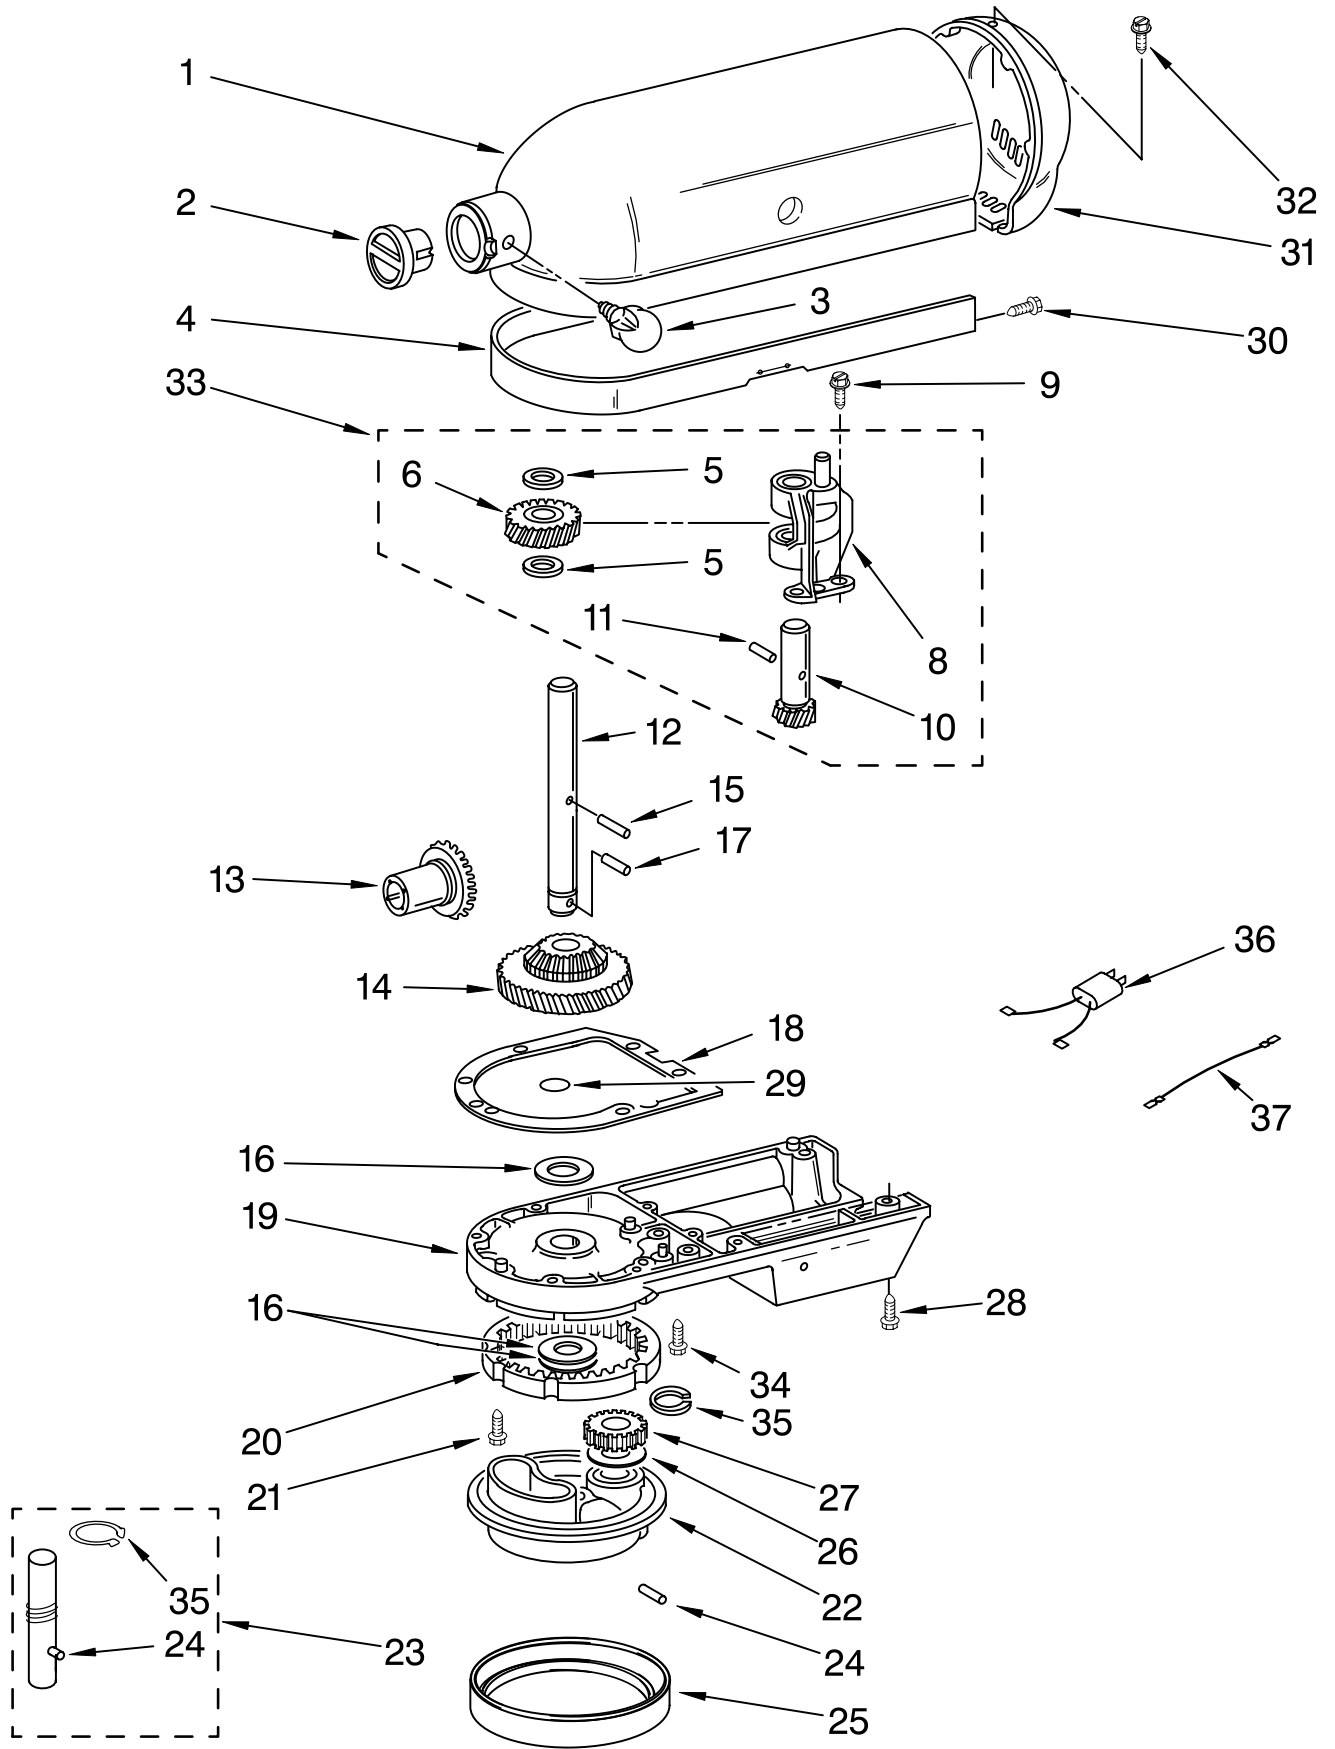

CASE, GEARING AND PLANETARY UNIT

FOR MODELS: 5KSM5A_0

FOR ORDERING INFORMATION REFER TO PARTS PRICE LIST

CASE, GEARING AND PLANETARY UNIT

FOR MODELS: 5KSM5A__0

Illus. No.	Part No.	DESCRIPTION
1	**	Gearcase Motor Housing
2		Cap, Attachment Hub
3	242765-2	Chrome Thumb Screw
4	9709194	Black Band, Trim
5	3180161	Washer, Fiber
6	4162897	Gear, Worm
8	240308	Bracket, Worm Gear (Incl. Bearing)
9	3400022	Screw And L.W. Assy.
10	240210-2	Shaft & Pinion
11	9705444	Pin
12	240026	Shaft, Vertical Center
13	9705130	Gear, Attachment Hub
14	9709627	Gear, Bevel Pinion & Center
15	240018-1	Pin, Agitator Shaft
16	3180163	Washer, Shim
17	9705443	Pin
18	4162324	Gasket, Transmission
19	**	Lower Gear Case
20	9703904	Gear, Internal
21	103994	Screw
22	**	Planetary
23	3184052	Agitator Shaft
24	9704677	Pin, Groove
25	240285	Ring, Planetary Drip
26	9706090	Washer
27	9703903	Pinion, Gear (Agitator Shaft)
28	3400025	Screw
29	67500-55	"O" Ring
30	311932	Screw
31	**	Cover, End
32	4162914	Screw
33	240309-2	Gear, Worm Assy
34	3400026	Screw
35	9703438	Ring, Retaining
36	9705132	RFI Filter
37	9702311	Lead, Filter

**Refer to Page 2
Color Variation Parts

FOR ORDERING INFORMATION REFER TO PARTS PRICE LIST