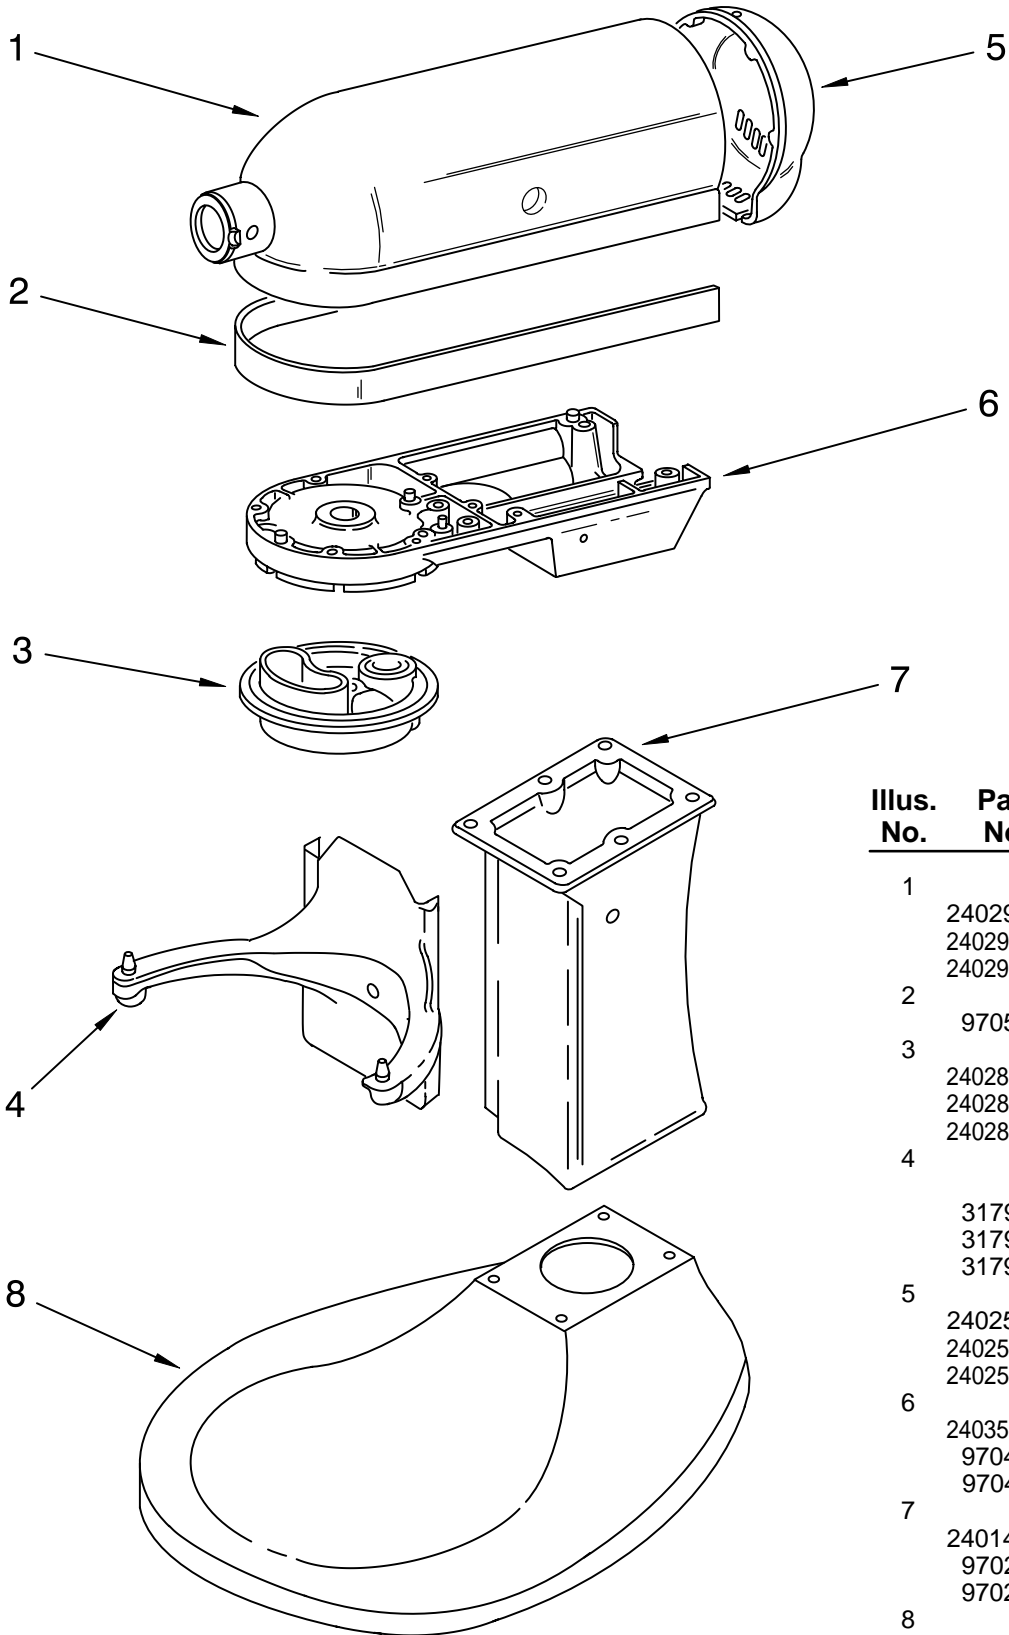

COLOR VARIATION PARTS

FOR MODELS: 5KSM5A_0

Illus. No.	Part No.	DESCRIPTION
1	240291-7	Cobalt Blue
	240291-21	Empire Red
	240291-20	Majestic Yellow
2	9705186	Black
		Planetary
3	240286-10	Cobalt Blue
	240286-23	Empire Red
	240286-22	Majestic Yellow
4		Bowl Support & Pins
	3179303	Cobalt Blue
	3179318	Empire Red
5	3179319	Majestic Yellow
		End Cover
	240253-8	Cobalt Blue
6	240253-22	Empire Red
	240253-21	Majestic Yellow
	240354-26	Cobalt Blue
7	9704499	Empire Red
	9704501	Majestic Yellow
		Column
8	240148-8	Cobalt Blue
	9702393	Empire Red
	9702394	Majestic Yellow
8		Base & Foot Assy
	3179283	Cobalt Blue
	3179299	Empire Red
	9704505	Majestic Yellow

FOR ORDERING INFORMATION REFER TO PARTS PRICE LIST