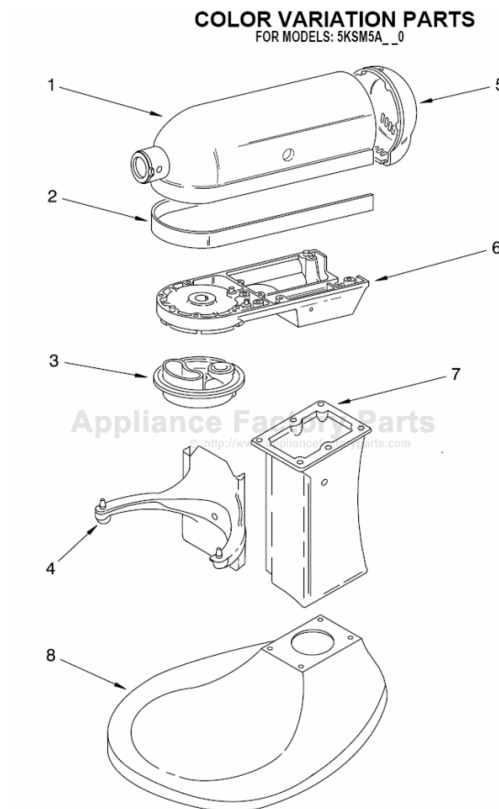

Find Your KITCHENAID Mixer Parts - Select From 532 Models

----- Manual continues below -----