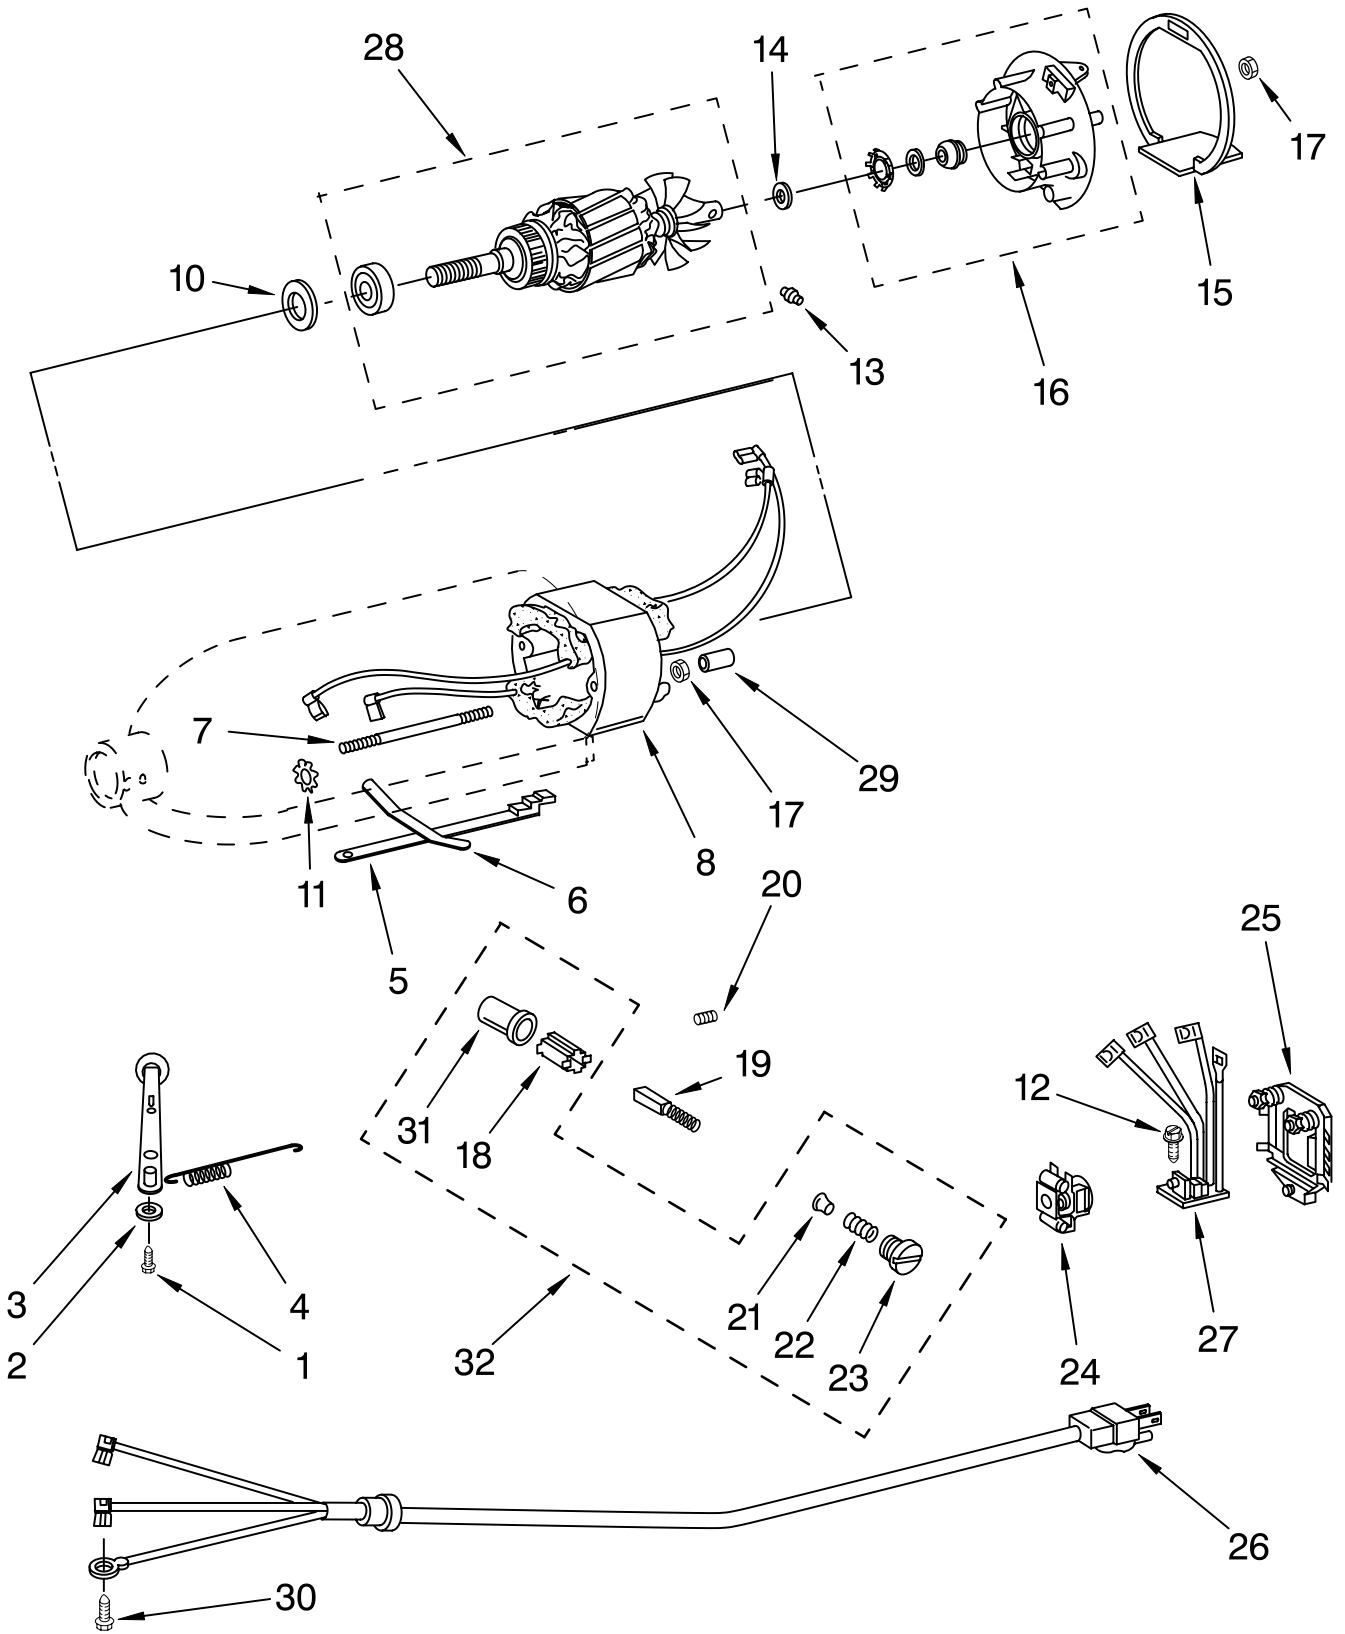

MOTOR AND CONTROL PARTS

FOR MODELS: 5KSM5A__0

FOR ORDERING INFORMATION REFER TO PARTS PRICE LIST

MOTOR AND CONTROL PARTS

FOR MODELS: 5KSM5A__0

Illus. No.	Part No.	DESCRIPTION
1	110679	Screw
2	116241	Washer, Spring
3		Control Lever Asy
	9709276	Black
4	3183680	Spring, Control Plate
5	3184176	Speed Link & Cam
6	240205	Spring, Flat
7	240769	Screw, Stator
8	9701670	Field Assembly
10	9704324	Washer, Ball Bearing (Front)
11	W10068270	Washer
12	W10068260	Screw
13	16998	Stud, Governor Drive
14	3180162	Washer
15	3184356	Seal, End
16	3180526	Bracket, Bearing Assembly
17	8533905	Nut, Machine
18	240680	Insert, Brush Holder
19	9706416	Brush & Spring Assembly
20	9707926	Screw
21	116286	Cap, Seat Spring
22	116287	Spring, Cap
23		Cap, Brush Holder
	3184212	Black
24	17830	Governor Assembly
25	240904-2	Control Plate Assembly
26		Cord, Power
	9702368	White
27	9706596	Phase Control Board Assembly
28	9708316	Armature & Bearing (240V)
29	4162634	Sleeve, Motor Stud
30	3184609	Screw
31	3179908	Housing, Brush Holder
32	4162546	Holder, Brush Asm

FOR ORDERING INFORMATION REFER TO PARTS PRICE LIST