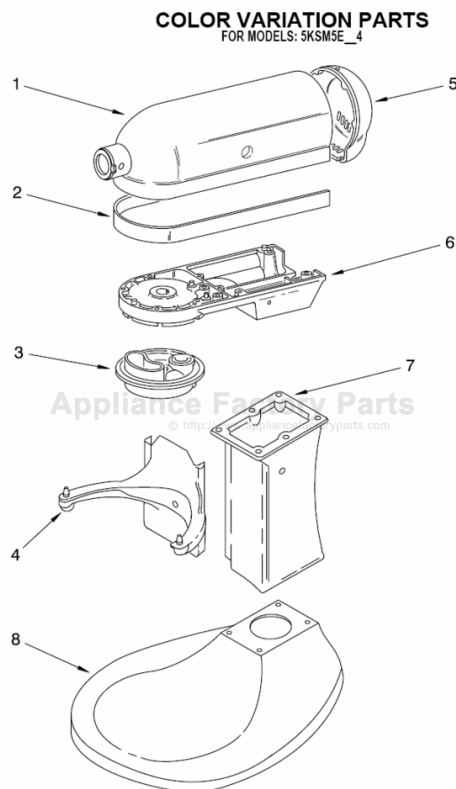

[Find Your KITCHENAID Mixer Parts - Select From 532 Models](#)

----- Manual continues below -----