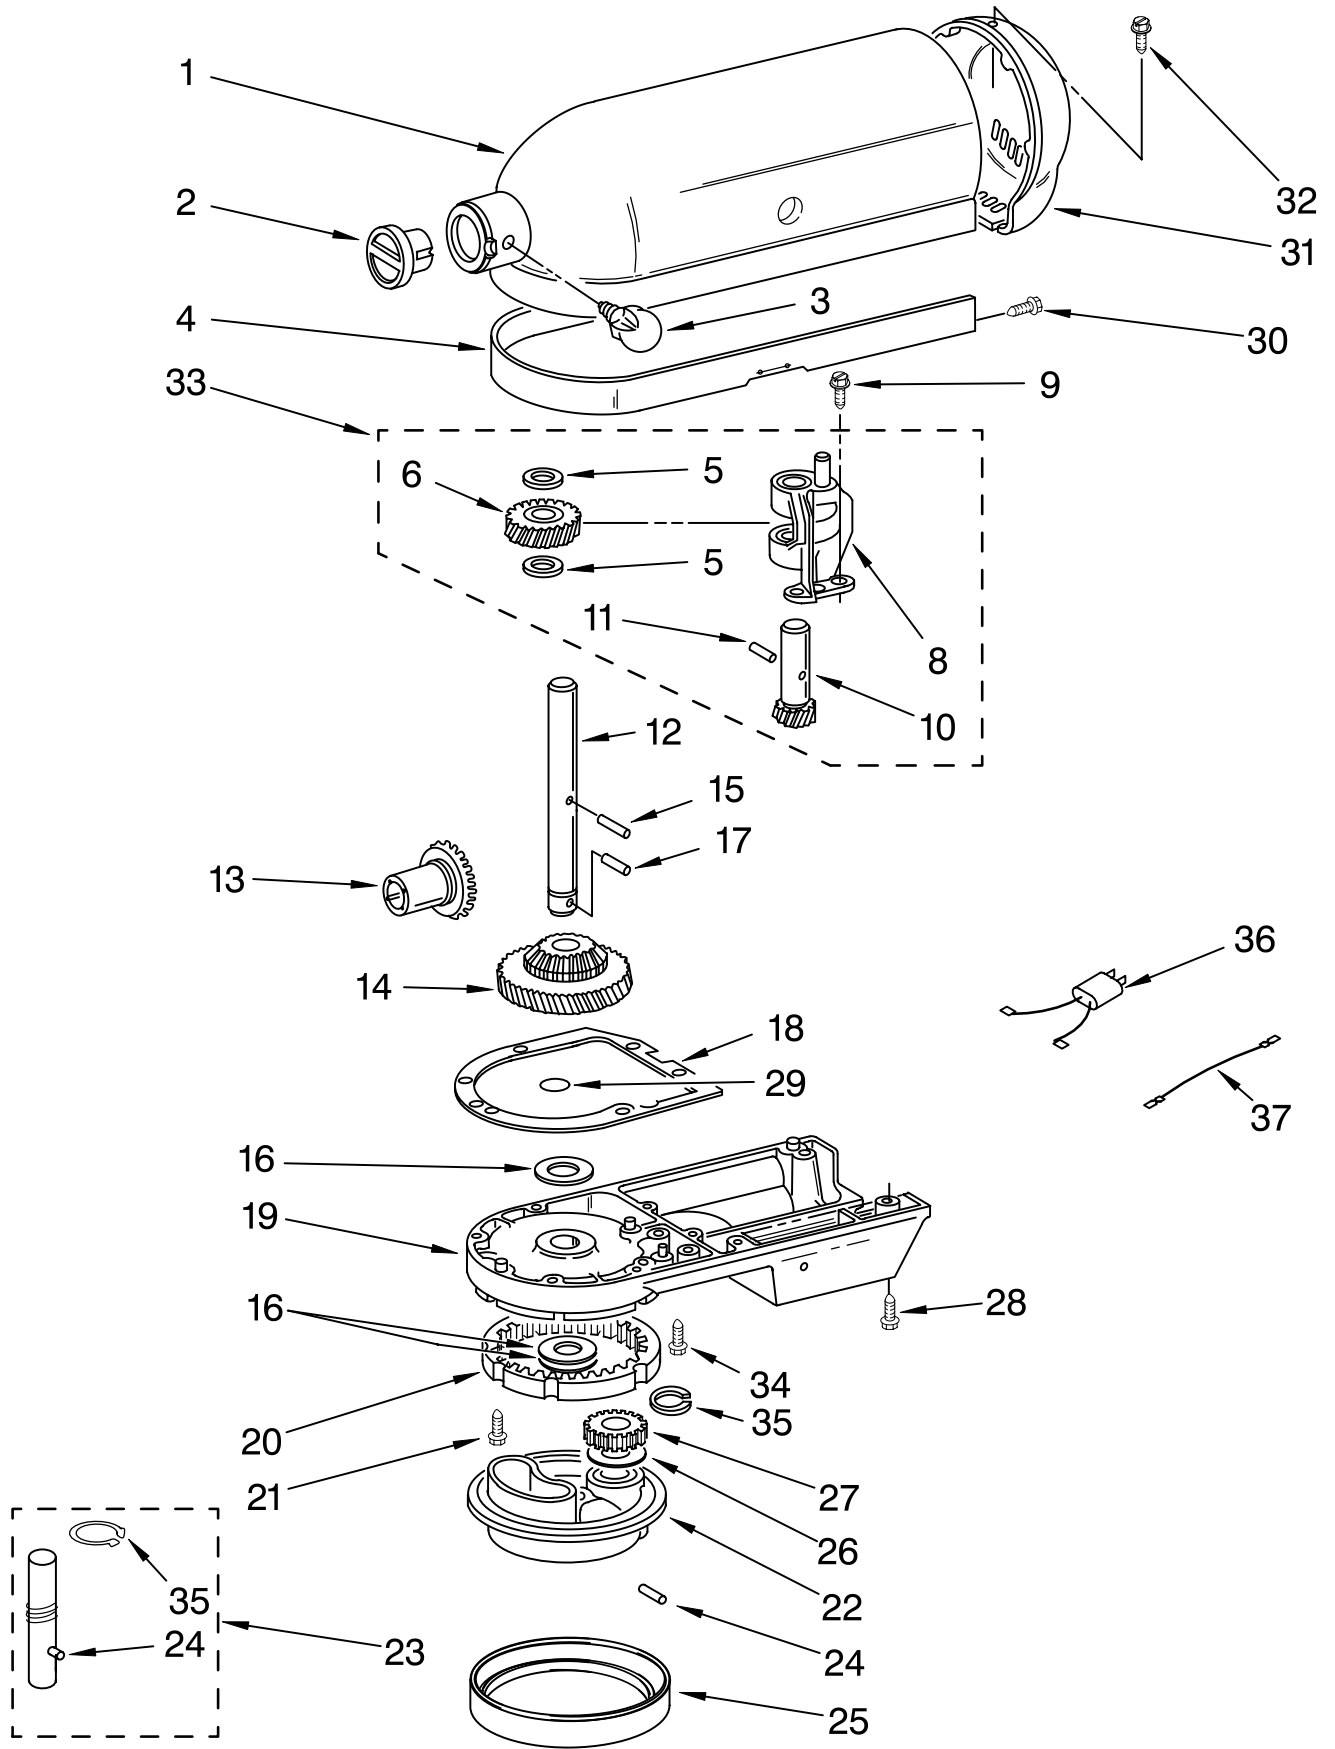

CASE, GEARING AND PLANETARY UNIT

FOR MODELS: 5KSM5E_4

FOR ORDERING INFORMATION REFER TO PARTS PRICE LIST

CASE, GEARING AND PLANETARY UNIT

FOR MODELS: 5KSM5E__4

Illus. No.	Part No.	DESCRIPTION
1	**	Gearcase Motor Housing
2		Cap, Attachment Hub
3	242765-2	Chrome Thumb Screw
4	9709194	Black Band, Trim
5	3180161	Washer, Fiber
6	W10112253	Gear, Worm
8	240308	Bracket, Worm Gear (Incl. Bearing)
9	3400022	Screw And L.W. Assy.
10	240210-2	Shaft & Pinion
11	9705444	Pin
12	240026	Shaft, Vertical Center
13	9705130	Gear, Attachment Hub
14	9709627	Gear, Bevel Pinion & Center
15	240018-1	Pin, Agitator Shaft
16	3180163	Washer, Shim
17	9705443	Pin
18	4162324	Gasket, Transmission
19	**	Lower Gear Case
20	9703904	Gear, Internal
21	103994	Screw
22	**	Planetary
23	3184052	Agitator Shaft
24	9704677	Pin, Groove
25	240285	Ring, Planetary Drip
26	9706090	Washer
27	9703903	Pinion, Gear (Agitator Shaft)
28	3400025	Screw
29	67500-55	"O" Ring
30	311932	Screw
31	**	Cover, End
32	4162914	Screw
33	240309-2	Gear, Worm Assy
34	3400026	Screw
35	9703438	Ring, Retaining
36	9705132	RFI Filter
37	9702311	Lead, Filter

**Refer to Page 2
Color Variation Parts

FOR ORDERING INFORMATION REFER TO PARTS PRICE LIST