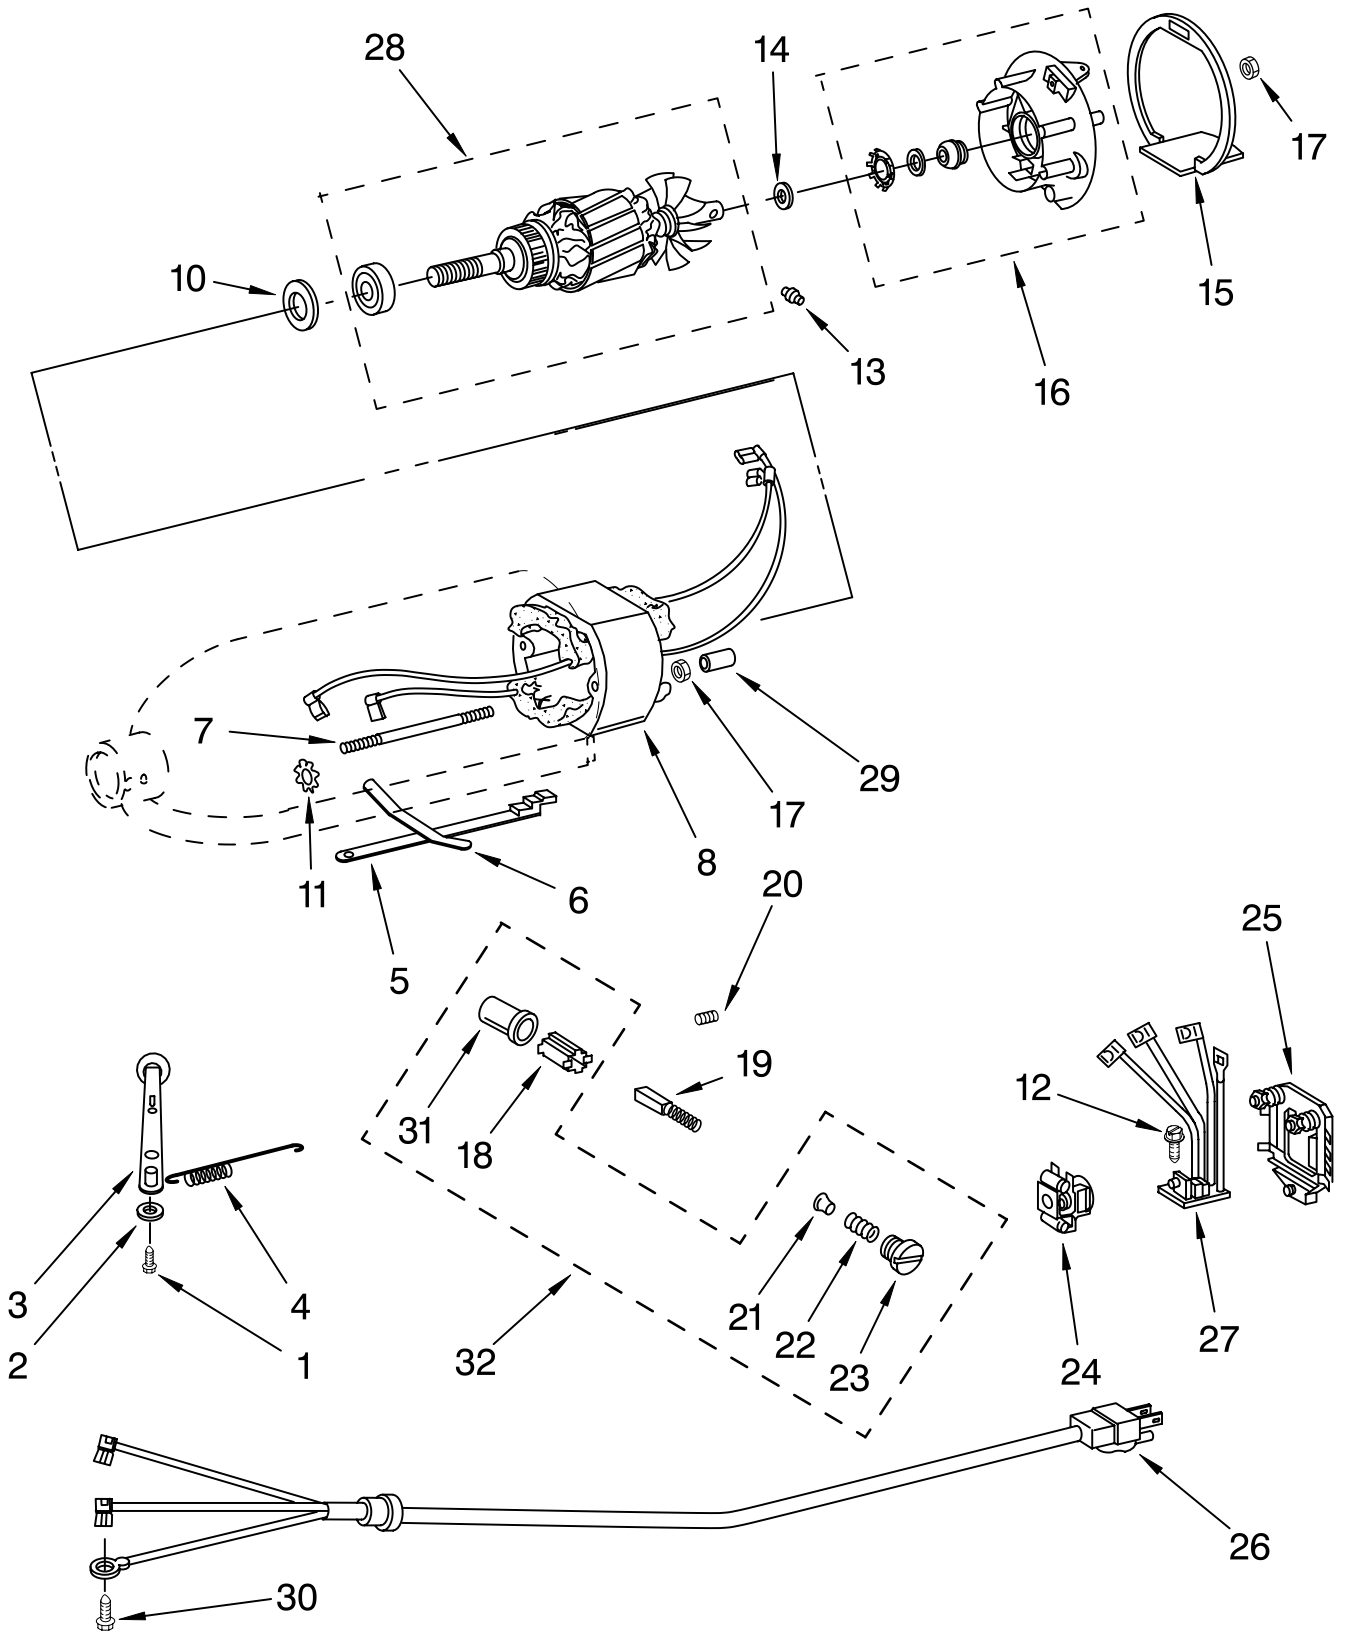

MOTOR AND CONTROL PARTS

FOR MODELS: 5KSM5E_4

FOR ORDERING INFORMATION REFER TO PARTS PRICE LIST

MOTOR AND CONTROL PARTS

FOR MODELS: 5KSM5E__4

Illus. No.	Part No.	DESCRIPTION
1	110679	Screw
2	116241	Washer, Spring
3	9709276	Control Lever Asy Black
4	3183680	Spring, Control Plate
5	3184176	Speed Link & Cam
6	240205	Spring, Flat
7	240769	Screw, Stator
8	9701670	Field Assembly
10	9704324	Washer, Ball Bearing (Front)
11	W10068270	Washer
12	W10068260	Screw
13	16998	Stud, Governor Drive
14	3180162	Washer
15	3184356	Seal, End
16	3180526	Bracket, Bearing Assembly
17	8533905	Nut, Machine
18	240680	Insert, Brush Holder
19	9706416	Brush & Spring Assembly
20	9707926	Screw
21	116286	Cap, Seat Spring
22	116287	Spring, Cap
23	3184212	Cap, Brush Holder Black
24	17830	Governor Assembly
25	240904-2	Control Plate Assembly
26	9702319	Cord, Power Black
27	9706596	Phase Control Board Assembly
28	9708316	Armature & Bearing (240V)
29	4162634	Sleeve, Motor Stud
30	3184609	Screw
31	3179908	Housing, Brush Holder
32	4162546	Holder, Brush Asm

FOR ORDERING INFORMATION REFER TO PARTS PRICE LIST