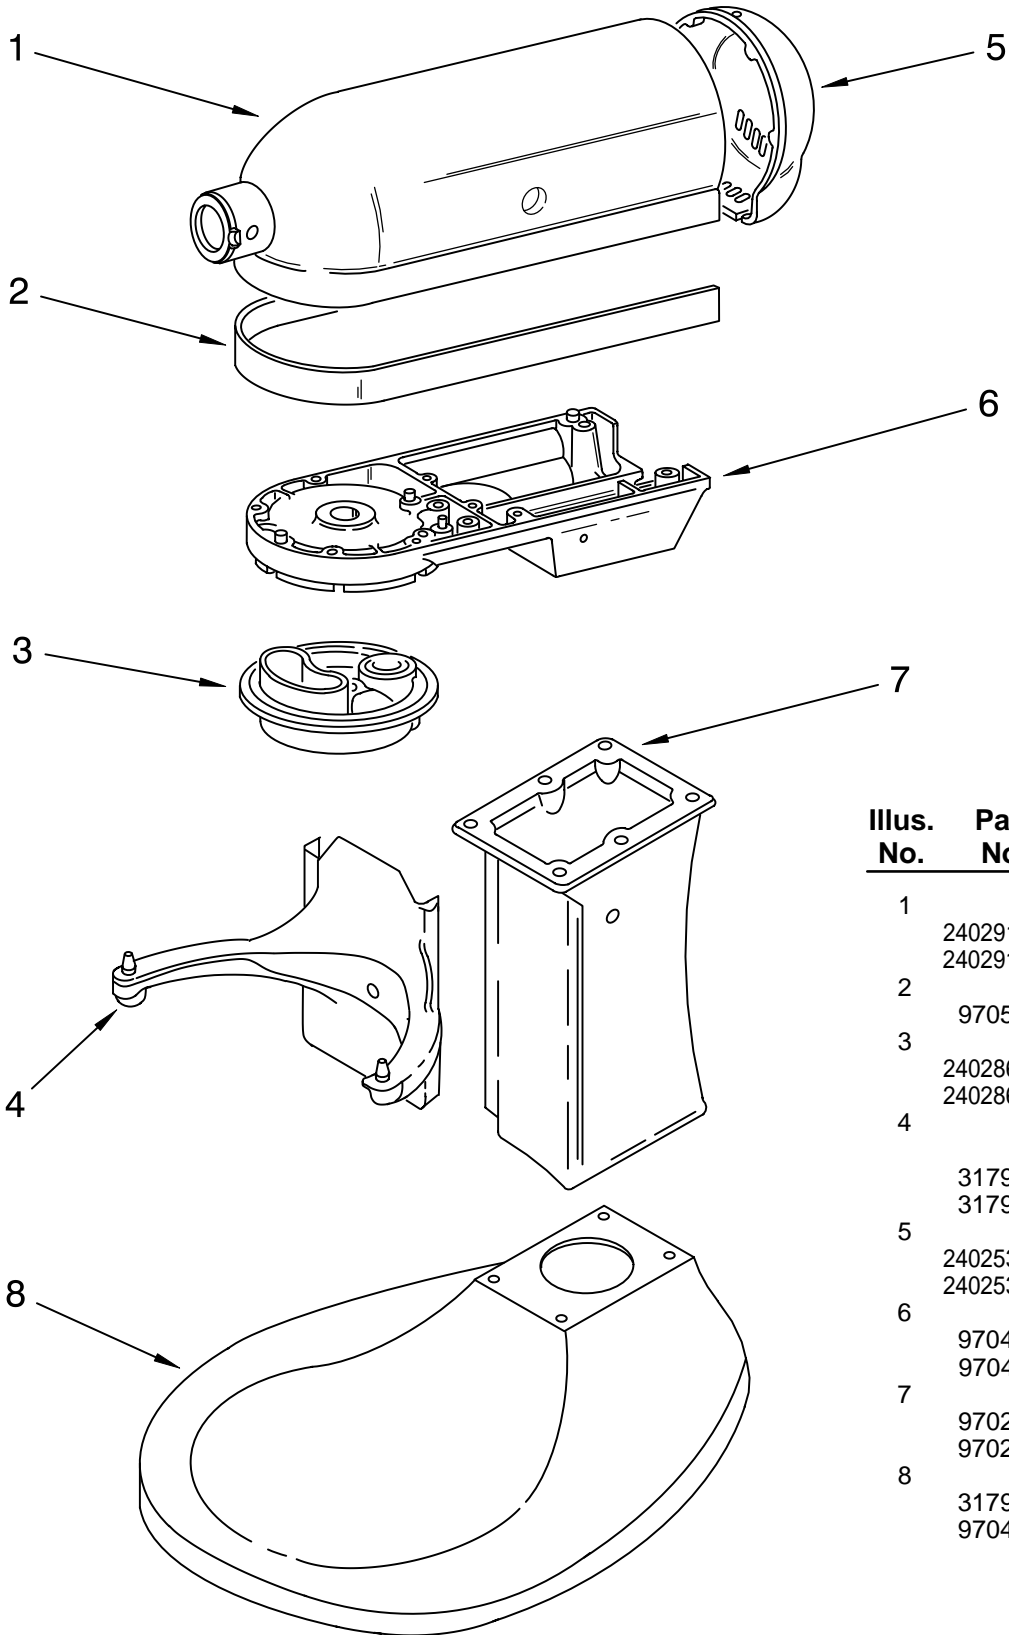

COLOR VARIATION PARTS

FOR MODELS: 5KSM5E_4

Illus. No.	Part No.	DESCRIPTION
1	240291-21	Empire Red Motor Housing
	240291-20	Majestic Yellow Motor Housing
2	9705172	Black Trim Band
3		Planetary
	240286-23	Empire Red Planetary
	240286-22	Majestic Yellow Planetary
4		Bowl Support & Pins
	3179318	Empire Red Bowl Support & Pins
	3179319	Majestic Yellow Bowl Support & Pins
5		End Cover
	240253-22	Empire Red End Cover
	240253-21	Majestic Yellow End Cover
6		Lower Gearcase
	9704499	Empire Red Lower Gearcase
	9704501	Majestic Yellow Lower Gearcase
7		Column
	9702393	Empire Red Column
	9702394	Majestic Yellow Column
8		Base & Foot Assy
	3179299	Empire Red Base & Foot Assy
	9704505	Majestic Yellow Base & Foot Assy

FOR ORDERING INFORMATION REFER TO PARTS PRICE LIST