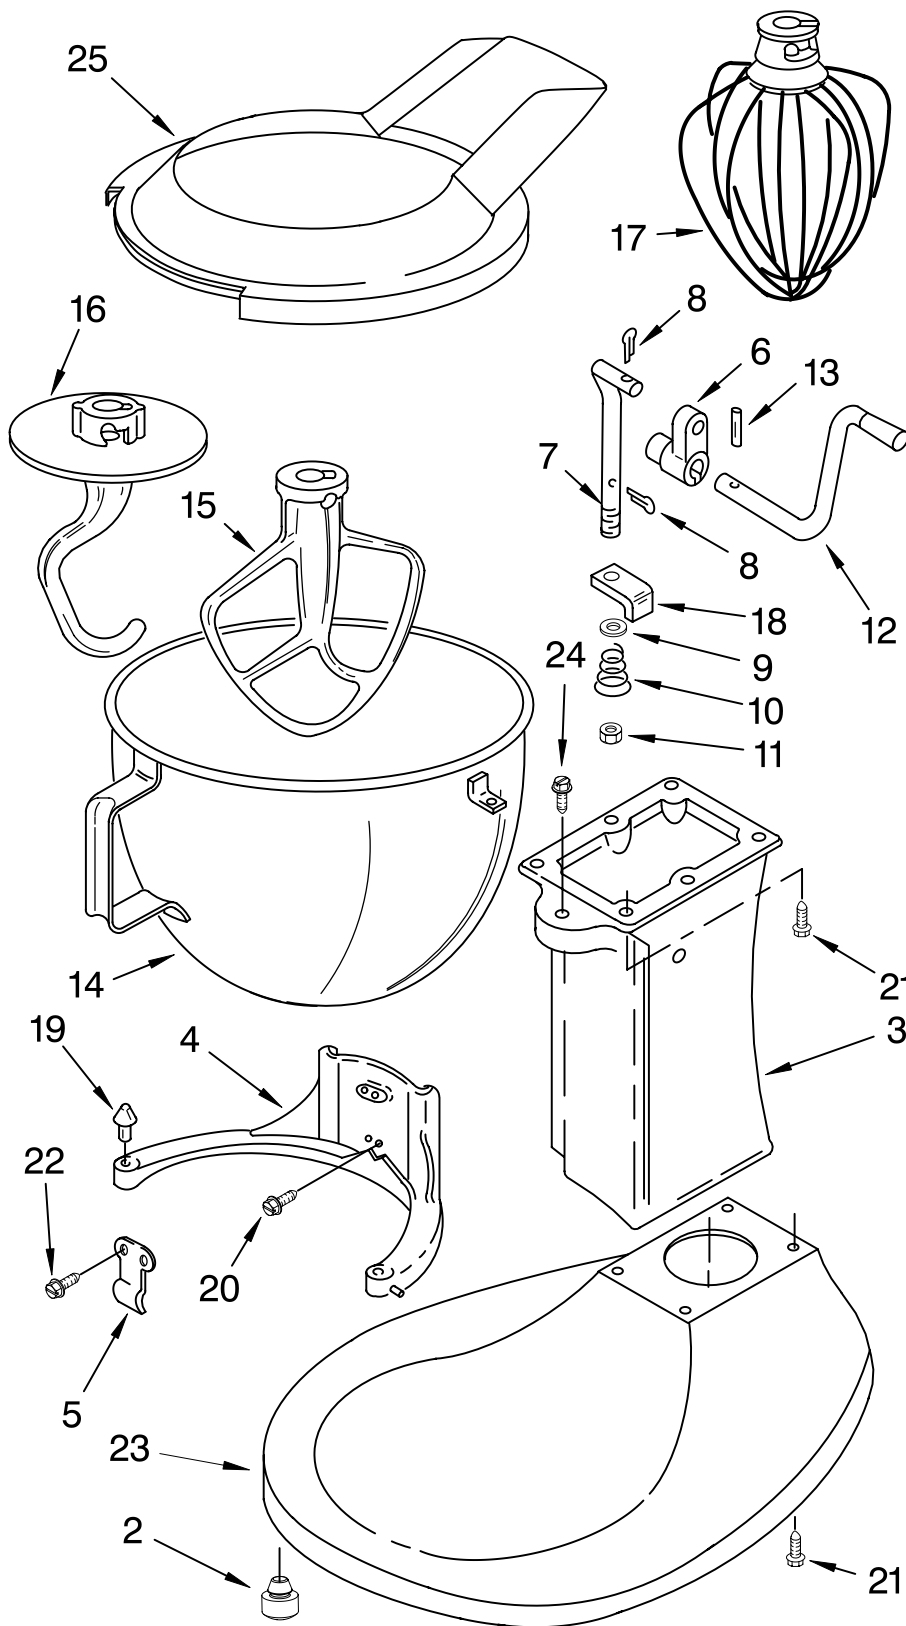

FOR ORDERING INFORMATION REFER TO PARTS PRICE LIST

BASE AND PEDESTAL UNIT

FOR MODELS: 5KSM5E_4

Illus. No.	Part No.	DESCRIPTION
1		Literature Parts
	9705170	Use & Care Guide
	W10129731	Repair Parts List
2	9708649	Foot, Rubber
3	**	Column Assembly
4	**	Bowl Supprt & Pins
5	3182857	Latch, Bowl Spring
6	241764	Arm, Bowl Lift
7	9085	Rod, Bowl Lift
8	9704608	Pin, Cotter
9	WS00323	Washer
10	9237	Spring
11	8533907	Nut
12	9079	Handle, Bowl Lift
13	9703442	Roll Pin
14	4176144	Bowl (5 Qt)
15	9707670	Beater, Flat
16	9707672	Hook, Dough
17	9704309	Whip, Wire
18	240169	Bracket, Bowl Lift
19	240185	Pin, Bowl
20	3400018	Screw
21	240912	Screw
22	3400024	Screw
23	**	Base & Foot Assy
24	3182904	Screw
25	9706633	Shield, Pouring

FOR MODELS: 5KSM5E__4

Illus. No.	Part No.	DESCRIPTION
1	**	Gearcase Motor Housing
2		Cap, Attachment Hub
3	242765-2	Chrome Thumb Screw
4	9709194	Black Band, Trim
5	3180161	Washer, Fiber
6	W10112253	Gear, Worm
8	240308	Bracket, Worm Gear (Incl. Bearing)
9	3400022	Screw And L.W. Assy.
10	240210-2	Shaft & Pinion
11	9705444	Pin
12	240026	Shaft, Vertical Center
13	9705130	Gear, Attachment Hub
14	9709627	Gear, Bevel Pinion & Center
15	240018-1	Pin, Agitator Shaft
16	3180163	Washer, Shim
17	9705443	Pin
18	4162324	Gasket, Transmission
19	**	Lower Gear Case
20	9703904	Gear, Internal
21	103994	Screw
22	**	Planetary
23	3184052	Agitator Shaft
24	9704677	Pin, Groove
25	240285	Ring, Planetary Drip
26	9706090	Washer
27	9703903	Pinion, Gear (Agitator Shaft)
28	3400025	Screw
29	67500-55	"O" Ring
30	311932	Screw
31	**	Cover, End
32	4162914	Screw
33	240309-2	Gear, Worm Assy
34	3400026	Screw
35	9703438	Ring, Retaining
36	9705132	RFI Filter
37	9702311	Lead, Filter