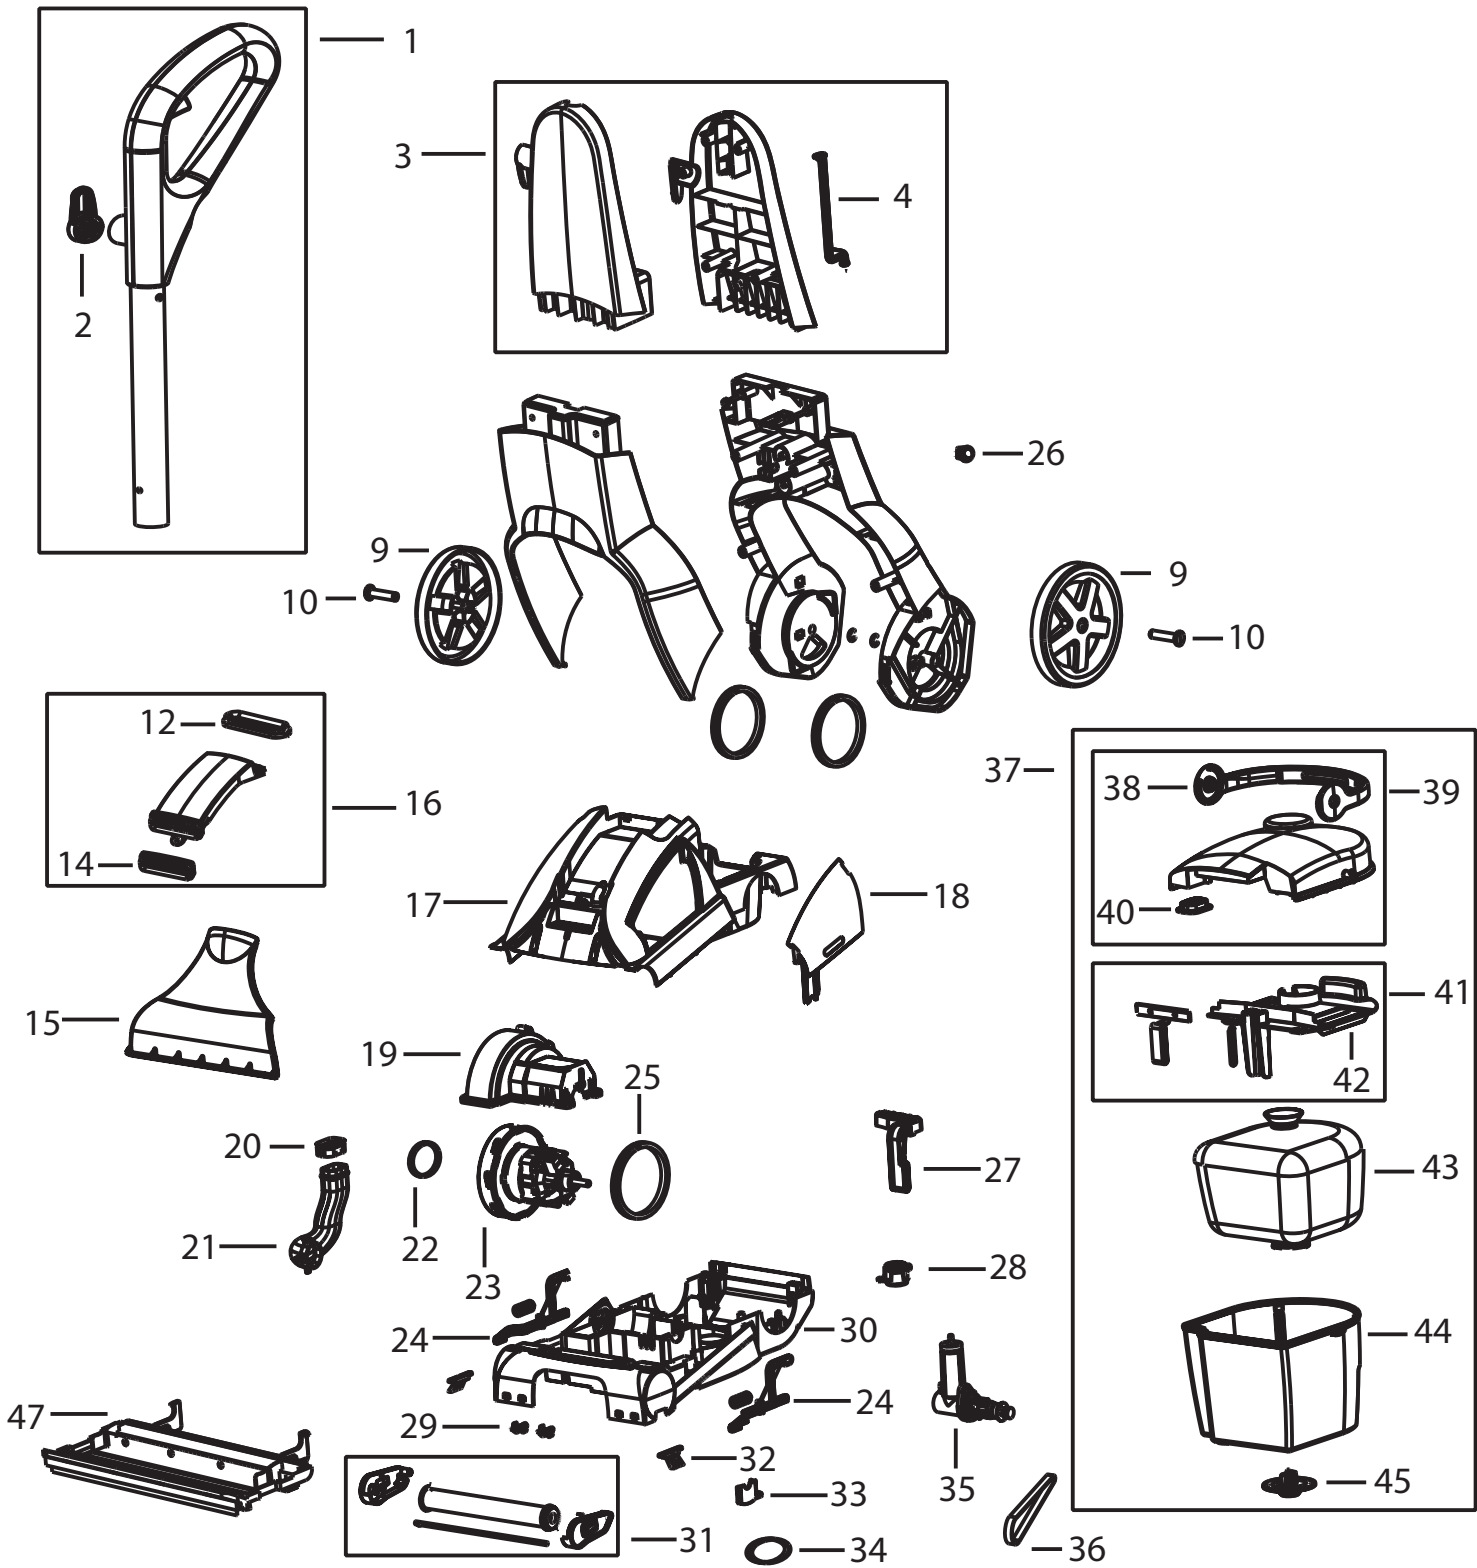

----- Manual continues below -----

Powersteamer™ Powerbrush

1370 Series

Powersteamer

1370, 1622, 1623 Series

KEY	PART NO	DESCRIPTION	KEY	PART NO	DESCRIPTION
1	B-203-0172	Metal Handle Assy - Oblivion Blue	21	B-203-0150	Motor Duct
1	B-203-0173	Metal Handle Assy - Purple Slate	22	B-210-4051	Motor Intake Gasket
1	B-203-0174	Metal Handle Assy - Marzette Orange	23	B-017-5972	Motor
1	B-203-0227	Metal Handle Assy - Indigo Blue	24	B-203-0144	Elevator Arms - Left & Right
2	B-203-0119	Cord Wrap - Oblivion Blue	25	B-210-4056	Motor Gasket
2	B-203-0120	Cord Wrap - Purple Slate	26	B-203-0240	On/Off Switch - Rocker
2	B-203-0121	Cord Wrap - Marzette Orange	26	B-203-5554	On/Off Switch w/Pedal
2	B-203-0234	Cord Wrap - Indigo Blue	27	B-203-0112	Detent Pedal - 1623 (w/ pin & spring)
3	B-203-0113	Upper Handle Assy - Oblivion Blue	27	B-203-0111	Detent Pedal - 1370, 1622 (w/ pin & spring)
3	B-203-0114	Upper Handle Assy - Purple Slate	28	B-203-0216	Autoload Receiver
3	B-203-0115	Upper Handle Assy - Marzette Orange	29	B-203-6728	Spray Tip
3	B-203-0228	Upper Handle Assy - Indigo Blue	30	B-203-0132	Base w/ Edge Brush
4	B-203-0146	Lower Push Rod - Non Hosed Unit	30	B-203-0133	Base w/o Edge Brush
4	B-203-0147	Lower Push Rod - Hosed Unit	31	B-203-0126	Brush Assy - 5 row
5	B-215-9155	Upholstery Tool	31	B-203-0125	Brush Assy - 4 row
6	B-203-0117	Hose Wrap - Upper	32	B-203-0134	Edge Brush (1 pk)
7	B-203-0135	Hose & Grip Assy	33	B-203-0127	Clip Pack - Brush - Belt Side
8	B-203-0118	Hose Wrap - Lower	34	B-015-0621	Brush Belt
9	B-203-0122	Wheels (2 pk) - includes axles & e-rings	35	B-210-7181	Pump
10	B-203-0123	Axle & E-ring	36	B-215-0628	Pump Belt
11	B-203-0140	Hose Duct Gasket	37	B-203-0104	Tank Assembly
12	B-203-0139	Upper Nozzle Gasket	38	B-203-0103	Tank Handle
13	B-203-0131	Diverter	39	B-203-0100	Tank Lid
14	B-203-0217	Nozzle Seal	40	B-203-0105	Tank Filter
15	B-203-0124	Front Nozzle	41	B-203-0106	Tank Float & Baffle
16	B-203-0138	Upper Nozzle w/ Diverter	42	B-203-0107	Tank Baffle
16	B-203-0137	Upper Nozzle w/o Diverter	43	B-203-0101	Tank Bladder
17	B-203-0141	Main Housing - Oblivion Blue	44	B-203-0102	Tank Bottom
17	B-203-0142	Main Housing - Purple Slate	45	B-203-0108	Autoload Assy
17	B-203-0143	Main Housing - Marzette Orange	46	B-203-0116	Sliding Crevice Tool
17	B-203-0229	Main Housing - Indigo Blue	47	B-203-0149	Bare Floor Tool
18	B-203-0128	Belt Cover - Oblivion Blue			
18	B-203-0129	Belt Cover - Purple Slate	xx	B-203-0109	Cord - 20'
18	B-203-0130	Belt Cover - Marzette Orange	xx	B-203-0110	Cord - 25'
18	B-203-0230	Belt Cover - Indigo Blue	xx	B-203-7349	Screw Packet
19	B-203-0136	Motor Cover	xx	B-120-4026	User's Guide
20	B-210-4050	Duct Gasket			