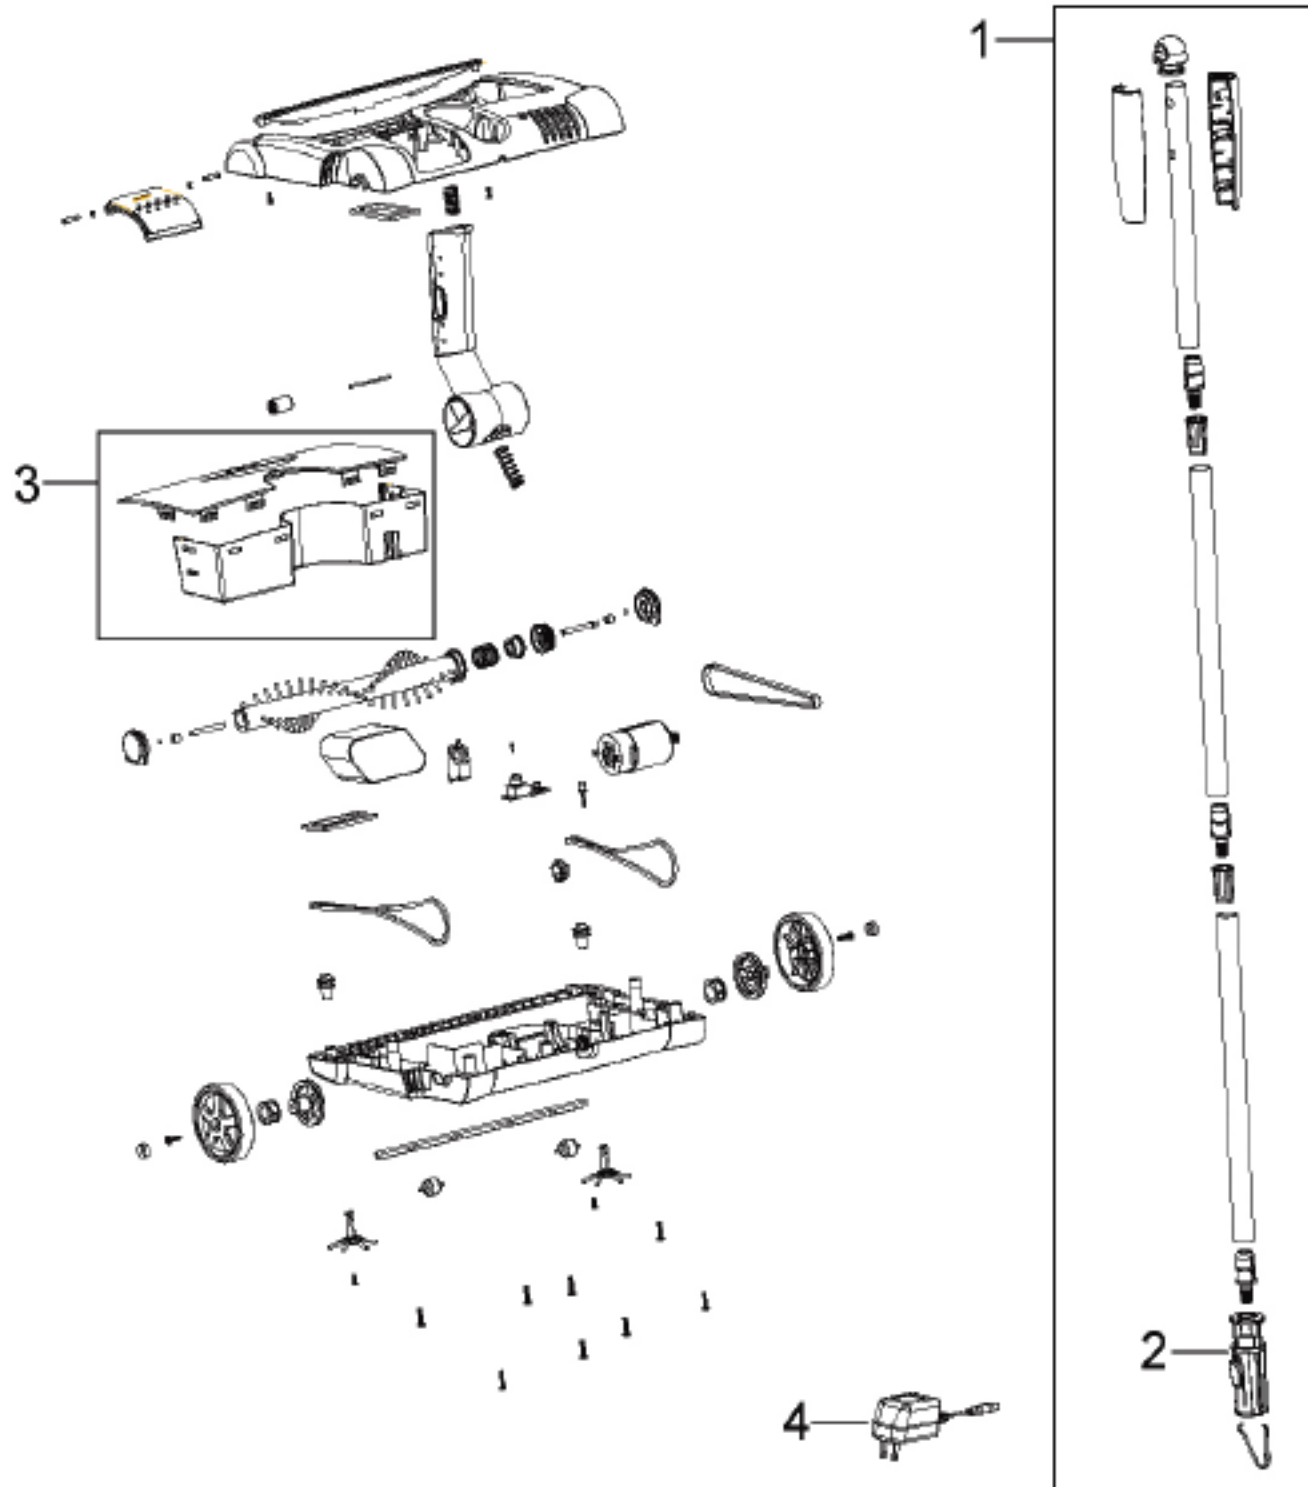

Perfect Sweep TURBO™

Series 2800

DC Sweeper**Perfect Sweep TURBO™ Series 2800**

KEY	PART NO	DESCRIPTION		
1	2031253	HANDLE w/ GRIP - WHITE		
1	2032322	HANDLE w/ GRIP - BALI BLUE		
2	2031254	HANDLE CLIP		
3	2031255	DIRT CUP - WHITE		
3	2031323	DIRT CUP - BALI BLUE		
4	2031257	CHARGER		
			White	= 2800
xx	9992565	USER'S GUIDE - CANADA	Bali Blue	= 2880
xx	2032565	USER'S GUIDE - UNITED STATES		