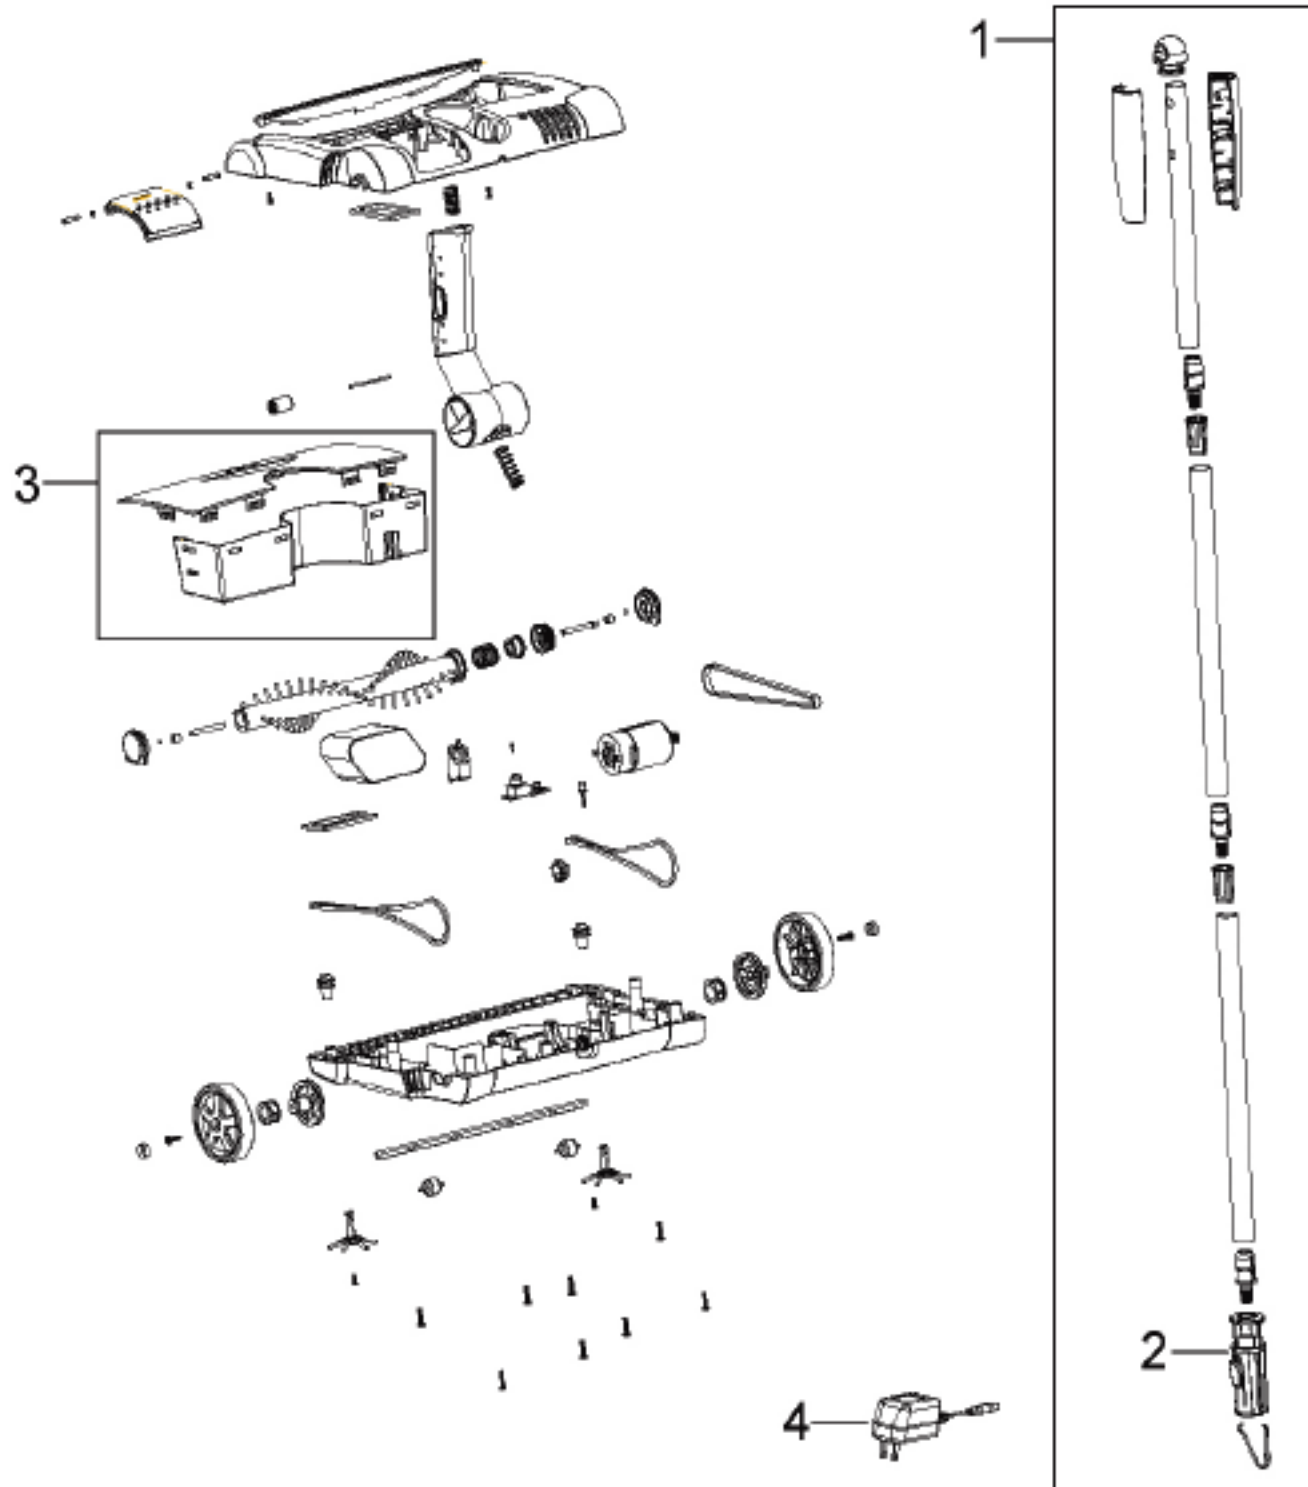

# Bissell 2800 Owner's Manual

[Shop genuine replacement parts for Bissell 2800](#)

[Find Your Bissell Vacuum Cleaner Parts - Select From 377 Models](#)

----- Manual continues below -----

# Perfect Sweep TURBO™

## Series 2800

**DC Sweeper****Perfect Sweep TURBO™ Series 2800**

KEY	PART NO	DESCRIPTION		
1	2031253	HANDLE w/ GRIP - WHITE		
1	2032322	HANDLE w/ GRIP - BALI BLUE		
2	2031254	HANDLE CLIP		
3	2031255	DIRT CUP - WHITE		
3	2031323	DIRT CUP - BALI BLUE		
4	2031257	CHARGER		
			White	= 2800
xx	9992565	USER'S GUIDE - CANADA	Bali Blue	= 2880
xx	2032565	USER'S GUIDE - UNITED STATES		