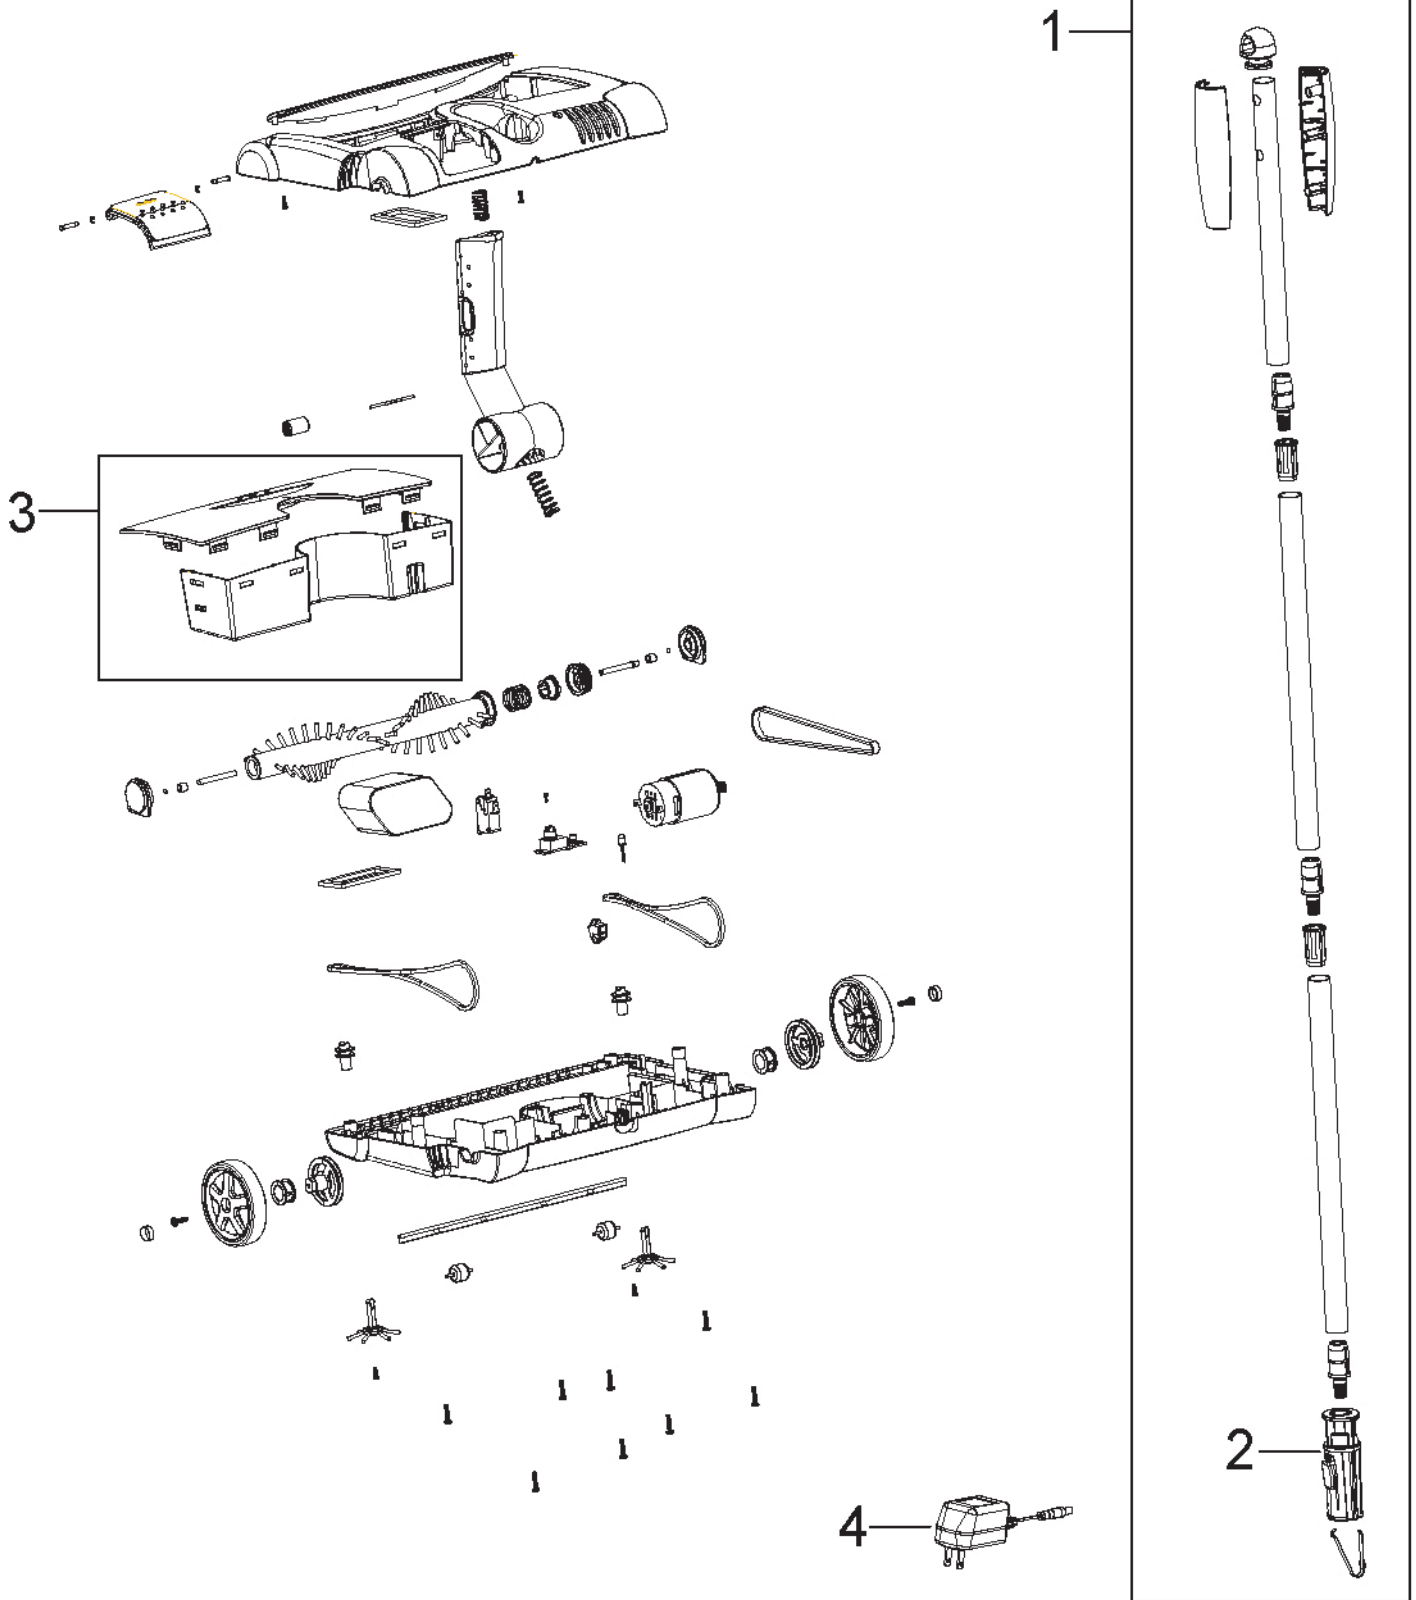

This Owner's Manual is provided and hosted by [Appliance Factory Parts](#).

Bissell 2800 Owner's Manual

[Shop genuine replacement parts for Bissell 2800](#)

[Find Your Bissell Vacuum Cleaner Parts - Select From 376 Models](#)

----- Manual continues below -----

Perfect Sweep TURBO™

Series 2800

To convert a Bissell part # to an ESSCO part #,
Add a "B-" to the beginning and insert a "-" after the 3rd digit
i.e. 2149851 becomes B-214-9851

DC Sweeper

Perfect Sweep TURBO™ Series 2800

KEY	PART NO	DESCRIPTION	
1	2031253	HANDLE w/ GRIP - WHITE	
1	2032322	HANDLE w/ GRIP - BALI BLUE	
2	2031254	HANDLE CLIP	
3	2031255	DIRT CUP - WHITE	
3	2031323	DIRT CUP - BALI BLUE	
4	2031257	CHARGER	
			White = 2800
xx	9992565	USER'S GUIDE - CANADA	Bali Blue = 2880
xx	2032565	USER'S GUIDE - UNITED STATES	

To convert a Bissell part # to an ESSCO part #,
Add a "B-" to the beginning and insert a "-" after the 3rd digit
i.e. 2149851 becomes B-214-9851