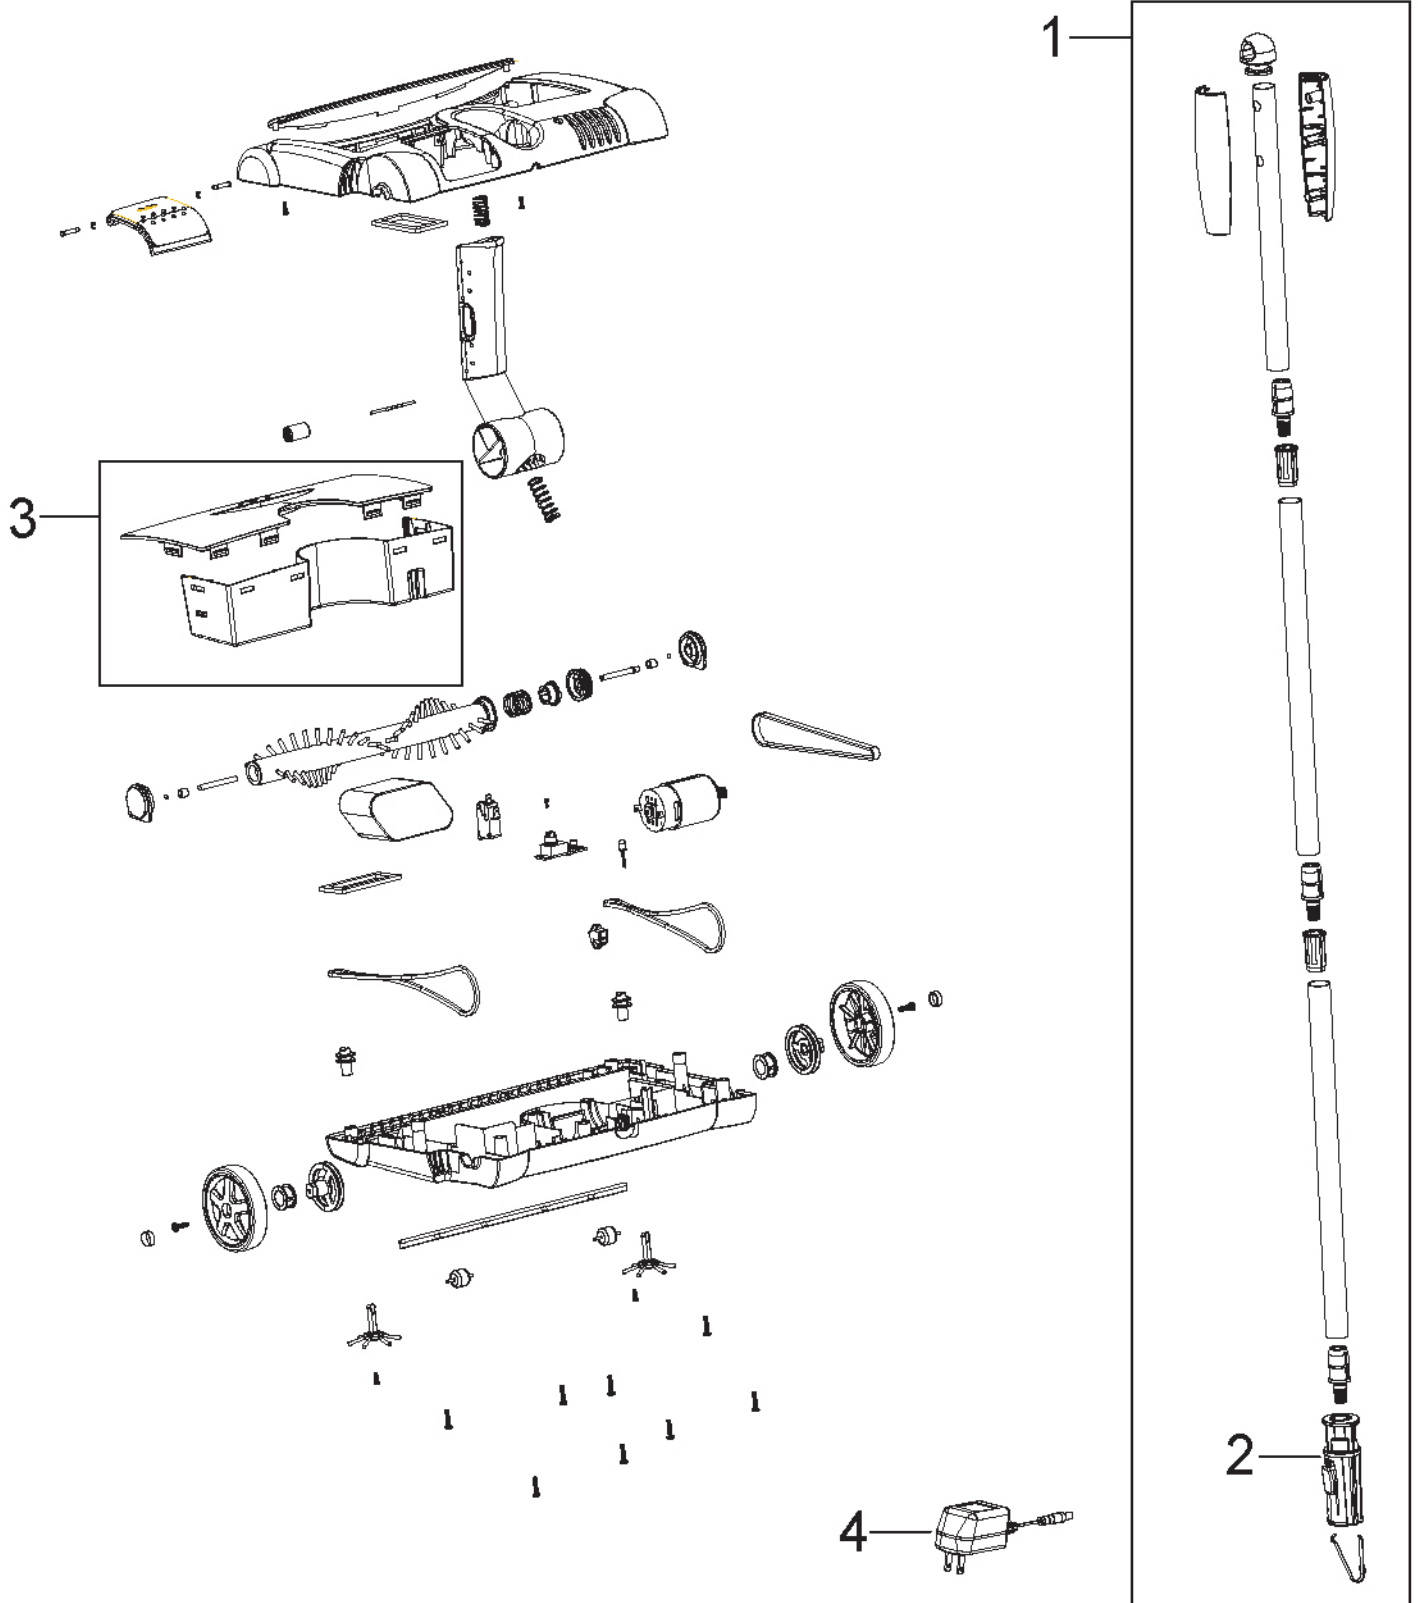

Perfect Sweep TURBO™

Series 2800

To convert a Bissell part # to an ESSCO part #,
Add a "B-" to the beginning and insert a "-" after the 3rd digit
i.e. 2149851 becomes B-214-9851

DC Sweeper**Perfect Sweep TURBO™ Series 2800**

KEY	PART NO	DESCRIPTION	
1	2031253	HANDLE w/ GRIP - WHITE	
1	2032322	HANDLE w/ GRIP - BALI BLUE	
2	2031254	HANDLE CLIP	
3	2031255	DIRT CUP - WHITE	
3	2031323	DIRT CUP - BALI BLUE	
4	2031257	CHARGER	
			White = 2800
xx	9992565	USER'S GUIDE - CANADA	Bali Blue = 2880
xx	2032565	USER'S GUIDE - UNITED STATES	

To convert a Bissell part # to an ESSCO part #,
Add a "B-" to the beginning and insert a "-" after the 3rd digit
i.e. 2149851 becomes B-214-9851