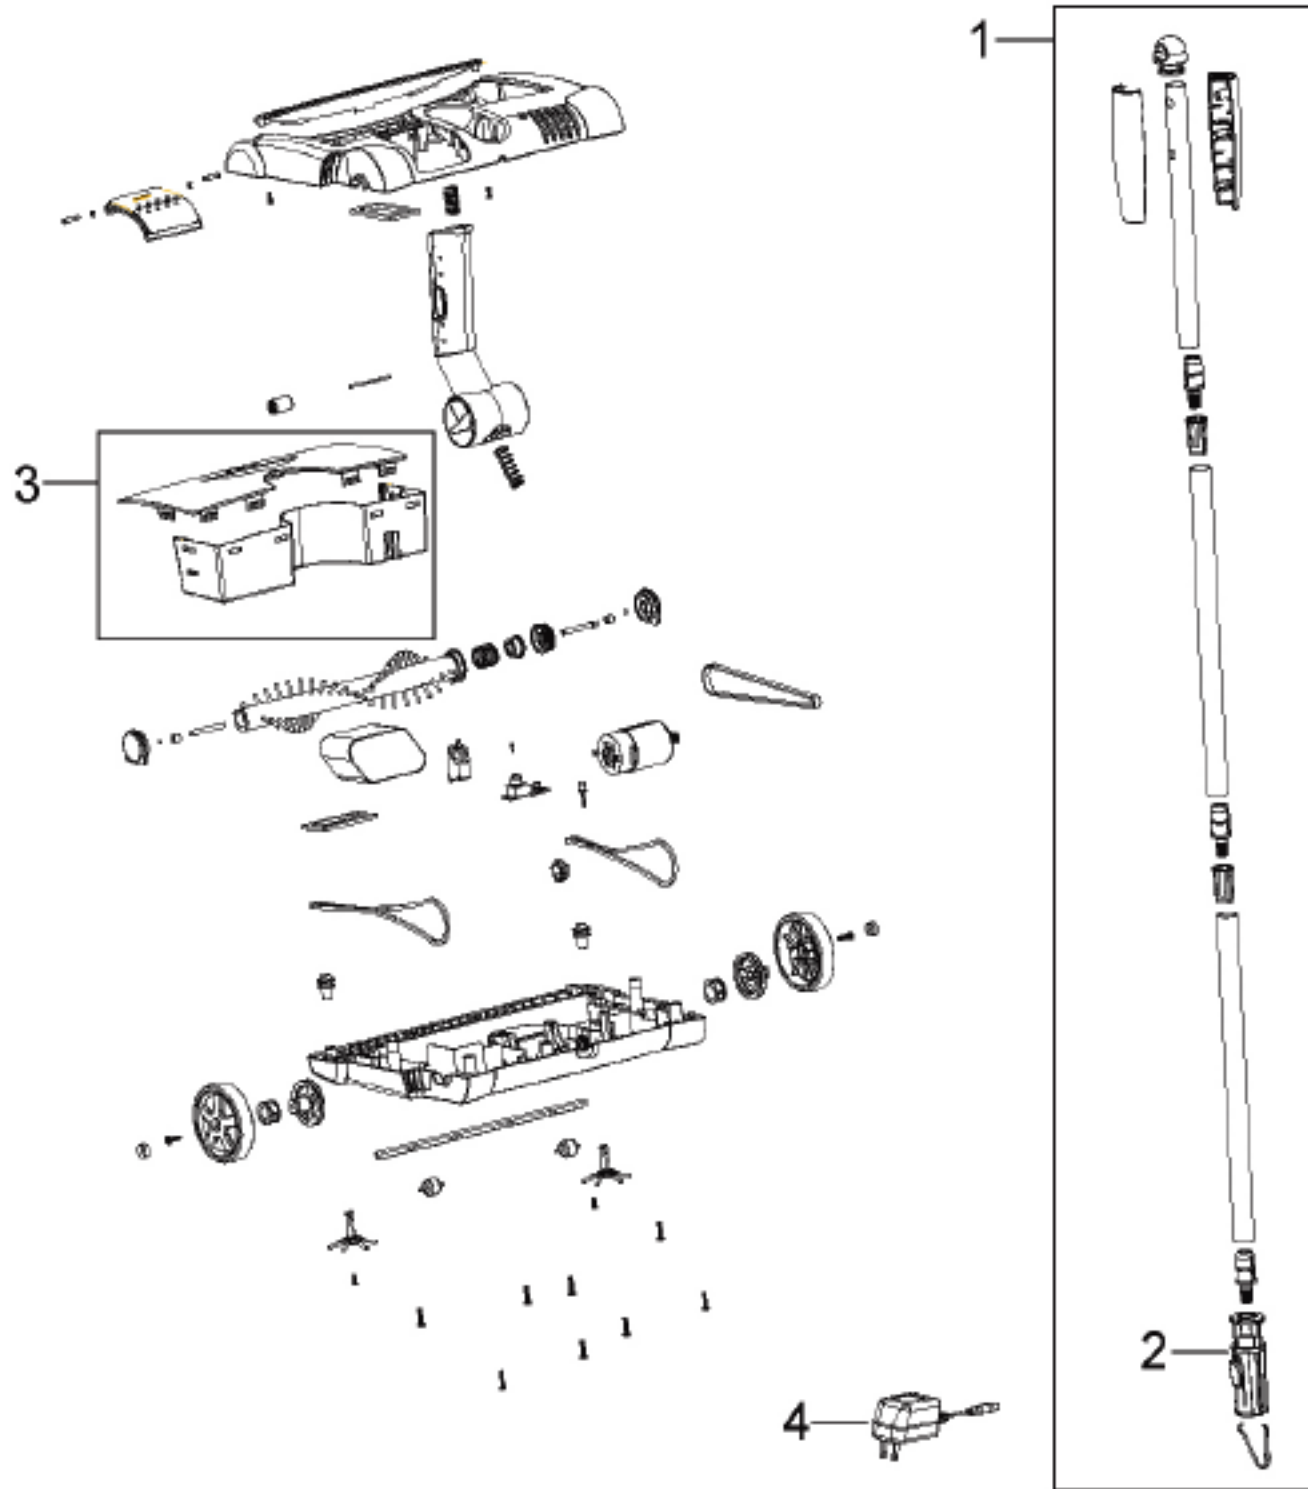

This Owner's Manual is provided and hosted by [Appliance Factory Parts](#).

Bissell 2880 Owner's Manual

[Shop genuine replacement parts for Bissell 2880](#)

[Find Your Bissell Vacuum Cleaner Parts - Select From 377 Models](#)

----- Manual continues below -----

Perfect Sweep TURBO™

Series 2800

DC Sweeper**Perfect Sweep TURBO™ Series 2800**

KEY	PART NO	DESCRIPTION		
1	2031253	HANDLE w/ GRIP - WHITE		
1	2032322	HANDLE w/ GRIP - BALI BLUE		
2	2031254	HANDLE CLIP		
3	2031255	DIRT CUP - WHITE		
3	2031323	DIRT CUP - BALI BLUE		
4	2031257	CHARGER		
			White	= 2800
xx	9992565	USER'S GUIDE - CANADA	Bali Blue	= 2880
xx	2032565	USER'S GUIDE - UNITED STATES		