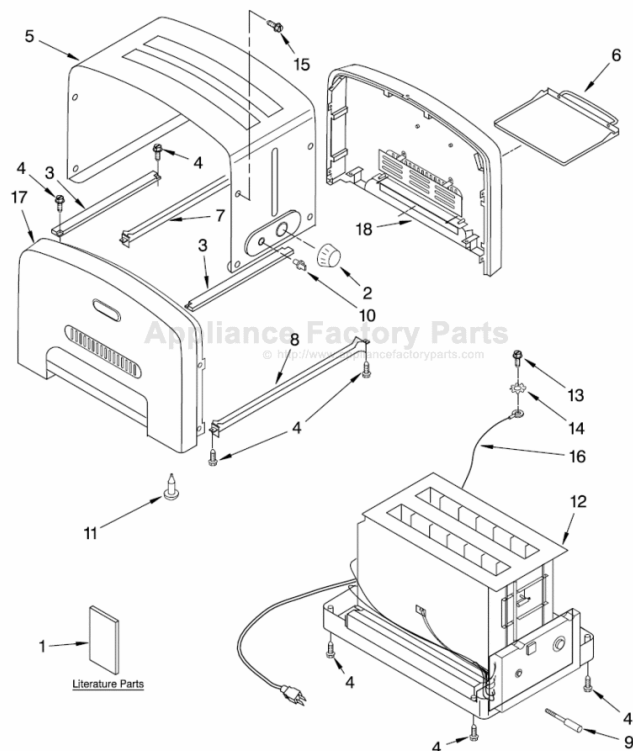

[Find Your KITCHENAID Small Appliance Parts - Select From 538 Models](#)

----- Manual continues below -----

PARTS LIST

for

KitchenAid®

ARTISAN 2-SLICE TOASTER

INTERNATIONAL MODELS:

5KTT780APM1 (Pearl Metallic – Australia)
5KTT780AWH1 (White – Australia)
5KTT780AOB1 (Onyx Black – Australia)
5KTT780AER1 (Empire Red – Australia)
5KTT780BPM1 (Pearl Metallic – UK)
5KTT780BAC1 (Almond Creme – UK)
5KTT780BOB1 (Onyx Black – UK)
5KTT780BER1 (Empire Red – UK)
5KTT780EPM1 (Pearl Metallic – Europe)
5KTT780EWH1 (White – Europe)
5KTT780EAC1 (Almond Creme – Europe)
5KTT780EOB1 (Onyx Black – Europe)
5KTT780EER1 (Empire Red – Europe)
5KTT780SPM1 (Pearl Metallic – Swiss)
5KTT780SOB1 (Onyx Black – Swiss)

FOR CUSTOMER SATISFACTION ALWAYS USE
FACTORY SPECIFICATION PARTS

HOUSING PARTS

For Models: 5KTT780__1

FOR ORDERING INFORMATION REFER TO PARTS PRICE LIST

HOUSING PARTS

For Models: 5KTT780__1

Illus. No.	Part No.	DESCRIPTION
1		Literature Parts
	8204568	Guide, Use & Care
	8212168	Repair Parts List
2	4176839	Knob, Darkness
3	4176737	Support
4	4176831	Screw
5	4176747	Wrap Assembly (Includes Items 2 & 10)
6	4176814	Tray, Crumb
7		Bridge, Rear
	4176742	Pearl Metallic
	4176743	Empire Red
	8212174	White
	8212178	Onyx Black
	8212182	Almond Creme
8		Bridge, Front
	4176738	Pearl Metallic
	4176739	Empire Red
	8212171	White
	8212175	Onyx Black
	8212179	Almond Creme
9	4176832	Arm, Lifter
10	4176838	Knob, On/Off
11	4176837	Foot, Rubber
12		Chassis (Includes Power Cord, Base, Control Boards, & Heating Elements)
	8211673	Europe
	8211674	Swiss
	8211675	Australia
	8211676	Britain
13	4176829	Screw, Grounding
14	4176830	Lock Washer
15	4176828	Screw, Wrap
16	4176840	Wire, Ground
17		Panel Assembly (Left) (Includes Badge & Vent)
	8211677	Pearl Metallic
	8211678	Empire Red
	8212173	White
	8212177	Onyx Black
	8212181	Almond Creme
18		Panel Assembly (Right) (Includes Badge & Vent)
	4176833	Pearl Metallic
	4176834	Empire Red
	8212172	White
	8212176	Onyx Black
	8212180	Almond Creme