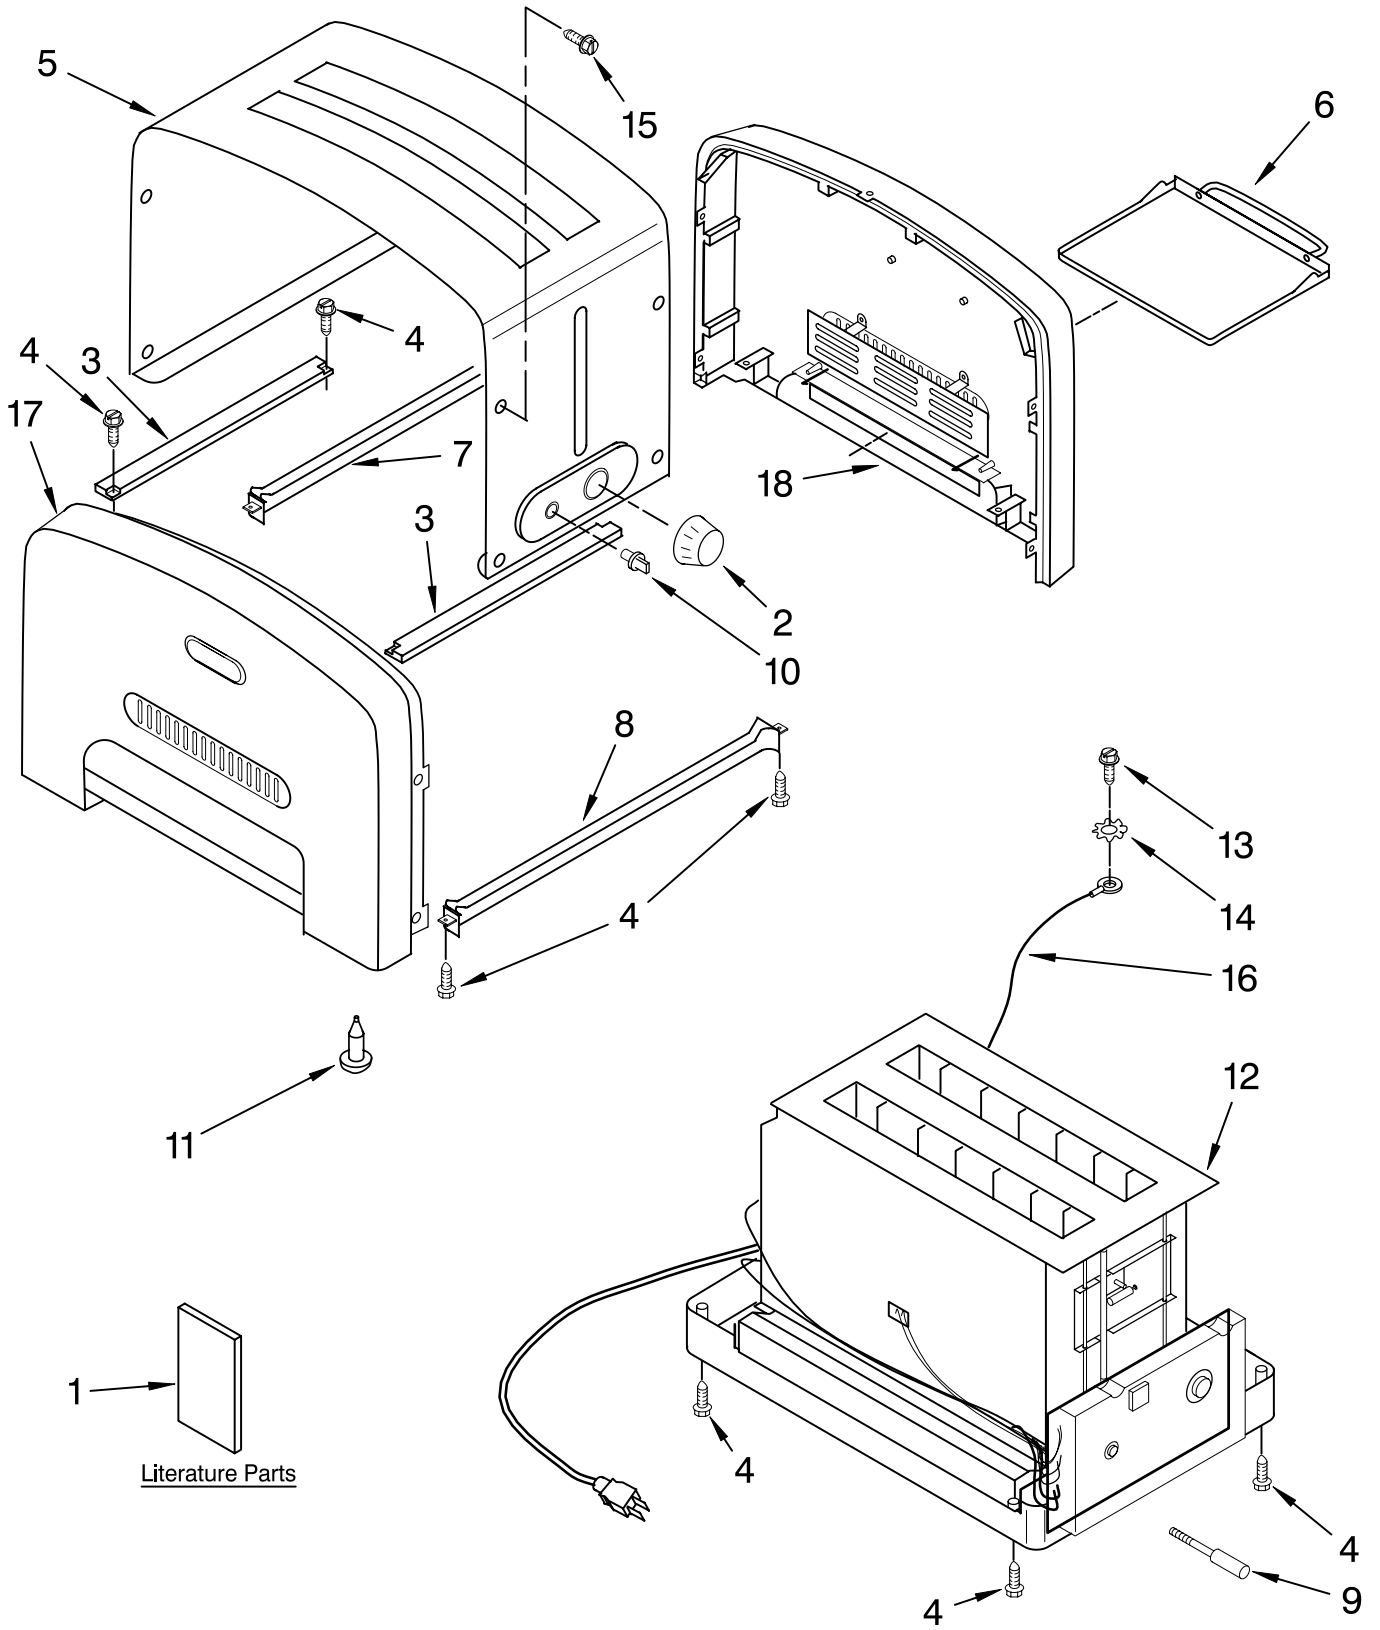

5KTT780APM1 (Pearl Metallic – Australia)
5KTT780AWH1 (White – Australia)
5KTT780AOB1 (Onyx Black – Australia)
5KTT780AER1 (Empire Red – Australia)
5KTT780BPM1 (Pearl Metallic – UK)
5KTT780BAC1 (Almond Creme – UK)
5KTT780BOB1 (Onyx Black – UK)
5KTT780BER1 (Empire Red – UK)
5KTT780EPM1 (Pearl Metallic – Europe)
5KTT780EWH1 (White – Europe)
5KTT780EAC1 (Almond Creme – Europe)
5KTT780EOB1 (Onyx Black – Europe)
5KTT780EER1 (Empire Red – Europe)
5KTT780SPM1 (Pearl Metallic – Swiss)
5KTT780SOB1 (Onyx Black – Swiss)

FOR CUSTOMER SATISFACTION ALWAYS USE
FACTORY SPECIFICATION PARTS

HOUSING PARTS

For Models: 5KTT780__1

FOR ORDERING INFORMATION REFER TO PARTS PRICE LIST

HOUSING PARTS

For Models: 5KTT780__1

Illus. No.	Part No.	DESCRIPTION
1		Literature Parts
	8204568	Guide, Use & Care
	8212168	Repair Parts List
2	4176839	Knob, Darkness
3	4176737	Support
4	4176831	Screw
5	4176747	Wrap Assembly (Includes Items 2 & 10)
6	4176814	Tray, Crumb
7		Bridge, Rear
	4176742	Pearl Metallic
	4176743	Empire Red
	8212174	White
	8212178	Onyx Black
	8212182	Almond Creme
8		Bridge, Front
	4176738	Pearl Metallic
	4176739	Empire Red
	8212171	White
	8212175	Onyx Black
	8212179	Almond Creme
9	4176832	Arm, Lifter
10	4176838	Knob, On/Off
11	4176837	Foot, Rubber
12		Chassis (Includes Power Cord, Base, Control Boards, & Heating Elements)
	8211673	Europe
	8211674	Swiss
	8211675	Australia
	8211676	Britain
13	4176829	Screw, Grounding
14	4176830	Lock Washer
15	4176828	Screw, Wrap
16	4176840	Wire, Ground
17		Panel Assembly (Left) (Includes Badge & Vent)
	8211677	Pearl Metallic
	8211678	Empire Red
	8212173	White
	8212177	Onyx Black
	8212181	Almond Creme
18		Panel Assembly (Right) (Includes Badge & Vent)
	4176833	Pearl Metallic
	4176834	Empire Red
	8212172	White
	8212176	Onyx Black
	8212180	Almond Creme