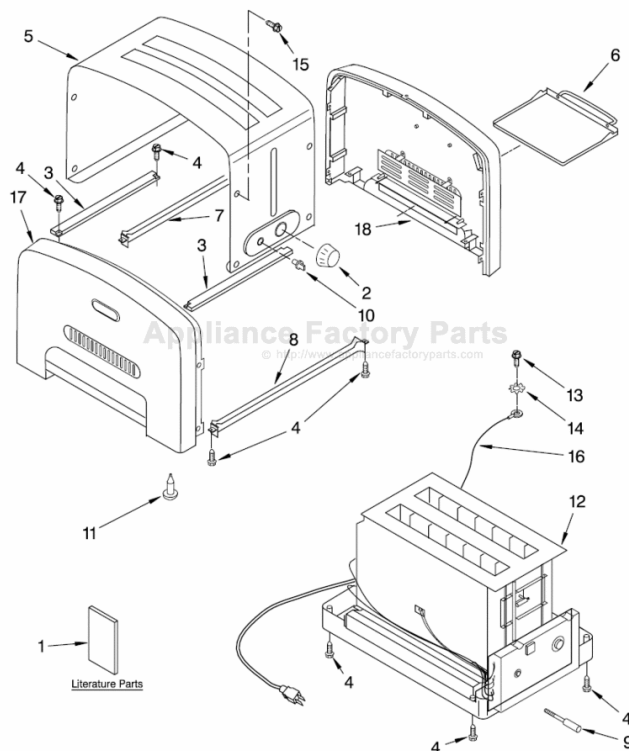

This Owner's Manual is provided and hosted by [Appliance Factory Parts](http://ApplianceFactoryParts.com).

KITCHENAID 5KTT780APM1 Owner's Manual

[Shop genuine replacement parts for KITCHENAID
5KTT780APM1](#)

HOUSING PARTS For Models: 5KTT780_1

[Find Your KITCHENAID Small Appliance Parts - Select From 538 Models](#)

----- Manual continues below -----

PARTS LIST

for

KitchenAid®

ARTISAN 2-SLICE TOASTER

INTERNATIONAL MODELS:

FOR CUSTOMER SATISFACTION ALWAYS USE
FACTORY SPECIFICATION PARTS

HOUSING PARTS

For Models: 5KTT780__1

FOR ORDERING INFORMATION REFER TO PARTS PRICE LIST

HOUSING PARTS

For Models: 5KTT780__1

Illus. No.	Part No.	DESCRIPTION
1		Literature Parts
	8204568	Guide, Use & Care
	8212168	Repair Parts List
2	4176839	Knob, Darkness
3	4176737	Support
4	4176831	Screw
5	4176747	Wrap Assembly (Includes Items 2 & 10)
6	4176814	Tray, Crumb
7		Bridge, Rear
	4176742	Pearl Metallic
	4176743	Empire Red
	8212174	White
	8212178	Onyx Black
	8212182	Almond Creme
8		Bridge, Front
	4176738	Pearl Metallic
	4176739	Empire Red
	8212171	White
	8212175	Onyx Black
	8212179	Almond Creme
9	4176832	Arm, Lifter
10	4176838	Knob, On/Off
11	4176837	Foot, Rubber
12		Chassis (Includes Power Cord, Base, Control Boards, & Heating Elements)
	8211673	Europe
	8211674	Swiss
	8211675	Australia
	8211676	Britain
13	4176829	Screw, Grounding
14	4176830	Lock Washer
15	4176828	Screw, Wrap
16	4176840	Wire, Ground
17		Panel Assembly (Left) (Includes Badge & Vent)
	8211677	Pearl Metallic
	8211678	Empire Red
	8212173	White
	8212177	Onyx Black
	8212181	Almond Creme
18		Panel Assembly (Right) (Includes Badge & Vent)
	4176833	Pearl Metallic
	4176834	Empire Red
	8212172	White
	8212176	Onyx Black
	8212180	Almond Creme