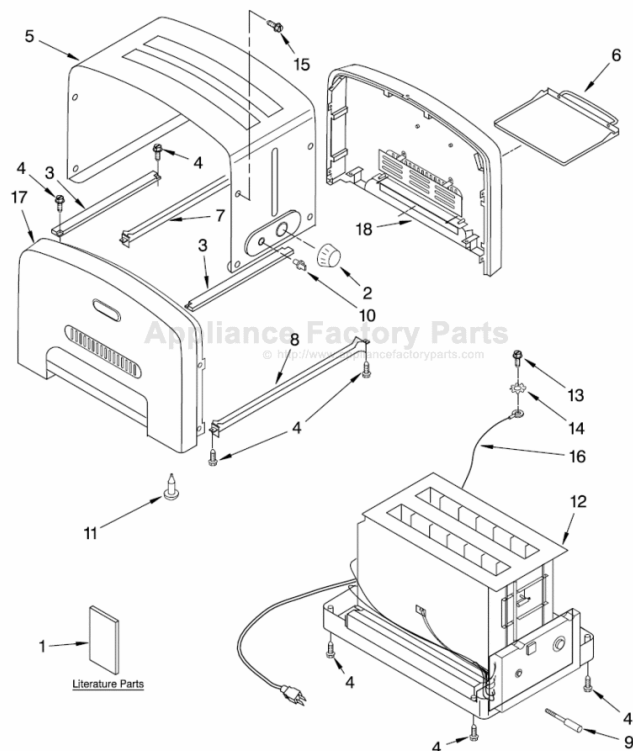

This Owner's Manual is provided and hosted by [Appliance Factory Parts](http://www.appliancefactoryparts.com).

KITCHENAID 5KTT780BPM1 Owner's Manual

[Shop genuine replacement parts for KITCHENAID
5KTT780BPM1](#)

HOUSING PARTS For Models: 5KTT780_1

[Find Your KITCHENAID Small Appliance Parts - Select From 538 Models](#)

----- Manual continues below -----

PARTS LIST

for

KitchenAid®

ARTISAN 2-SLICE TOASTER

INTERNATIONAL MODELS:

FOR CUSTOMER SATISFACTION ALWAYS USE
FACTORY SPECIFICATION PARTS

HOUSING PARTS

For Models: 5KTT780__1

FOR ORDERING INFORMATION REFER TO PARTS PRICE LIST

HOUSING PARTS

For Models: 5KTT780__1

Illus. No.	Part No.	DESCRIPTION
1		Literature Parts
	8204568	Guide, Use & Care
	8212168	Repair Parts List
2	4176839	Knob, Darkness
3	4176737	Support
4	4176831	Screw
5	4176747	Wrap Assembly (Includes Items 2 & 10)
6	4176814	Tray, Crumb
7		Bridge, Rear
	4176742	Pearl Metallic
	4176743	Empire Red
	8212174	White
	8212178	Onyx Black
	8212182	Almond Creme
8		Bridge, Front
	4176738	Pearl Metallic
	4176739	Empire Red
	8212171	White
	8212175	Onyx Black
	8212179	Almond Creme
9	4176832	Arm, Lifter
10	4176838	Knob, On/Off
11	4176837	Foot, Rubber
12		Chassis (Includes Power Cord, Base, Control Boards, & Heating Elements)
	8211673	Europe
	8211674	Swiss
	8211675	Australia
	8211676	Britain
13	4176829	Screw, Grounding
14	4176830	Lock Washer
15	4176828	Screw, Wrap
16	4176840	Wire, Ground
17		Panel Assembly (Left) (Includes Badge & Vent)
	8211677	Pearl Metallic
	8211678	Empire Red
	8212173	White
	8212177	Onyx Black
	8212181	Almond Creme
18		Panel Assembly (Right) (Includes Badge & Vent)
	4176833	Pearl Metallic
	4176834	Empire Red
	8212172	White
	8212176	Onyx Black
	8212180	Almond Creme