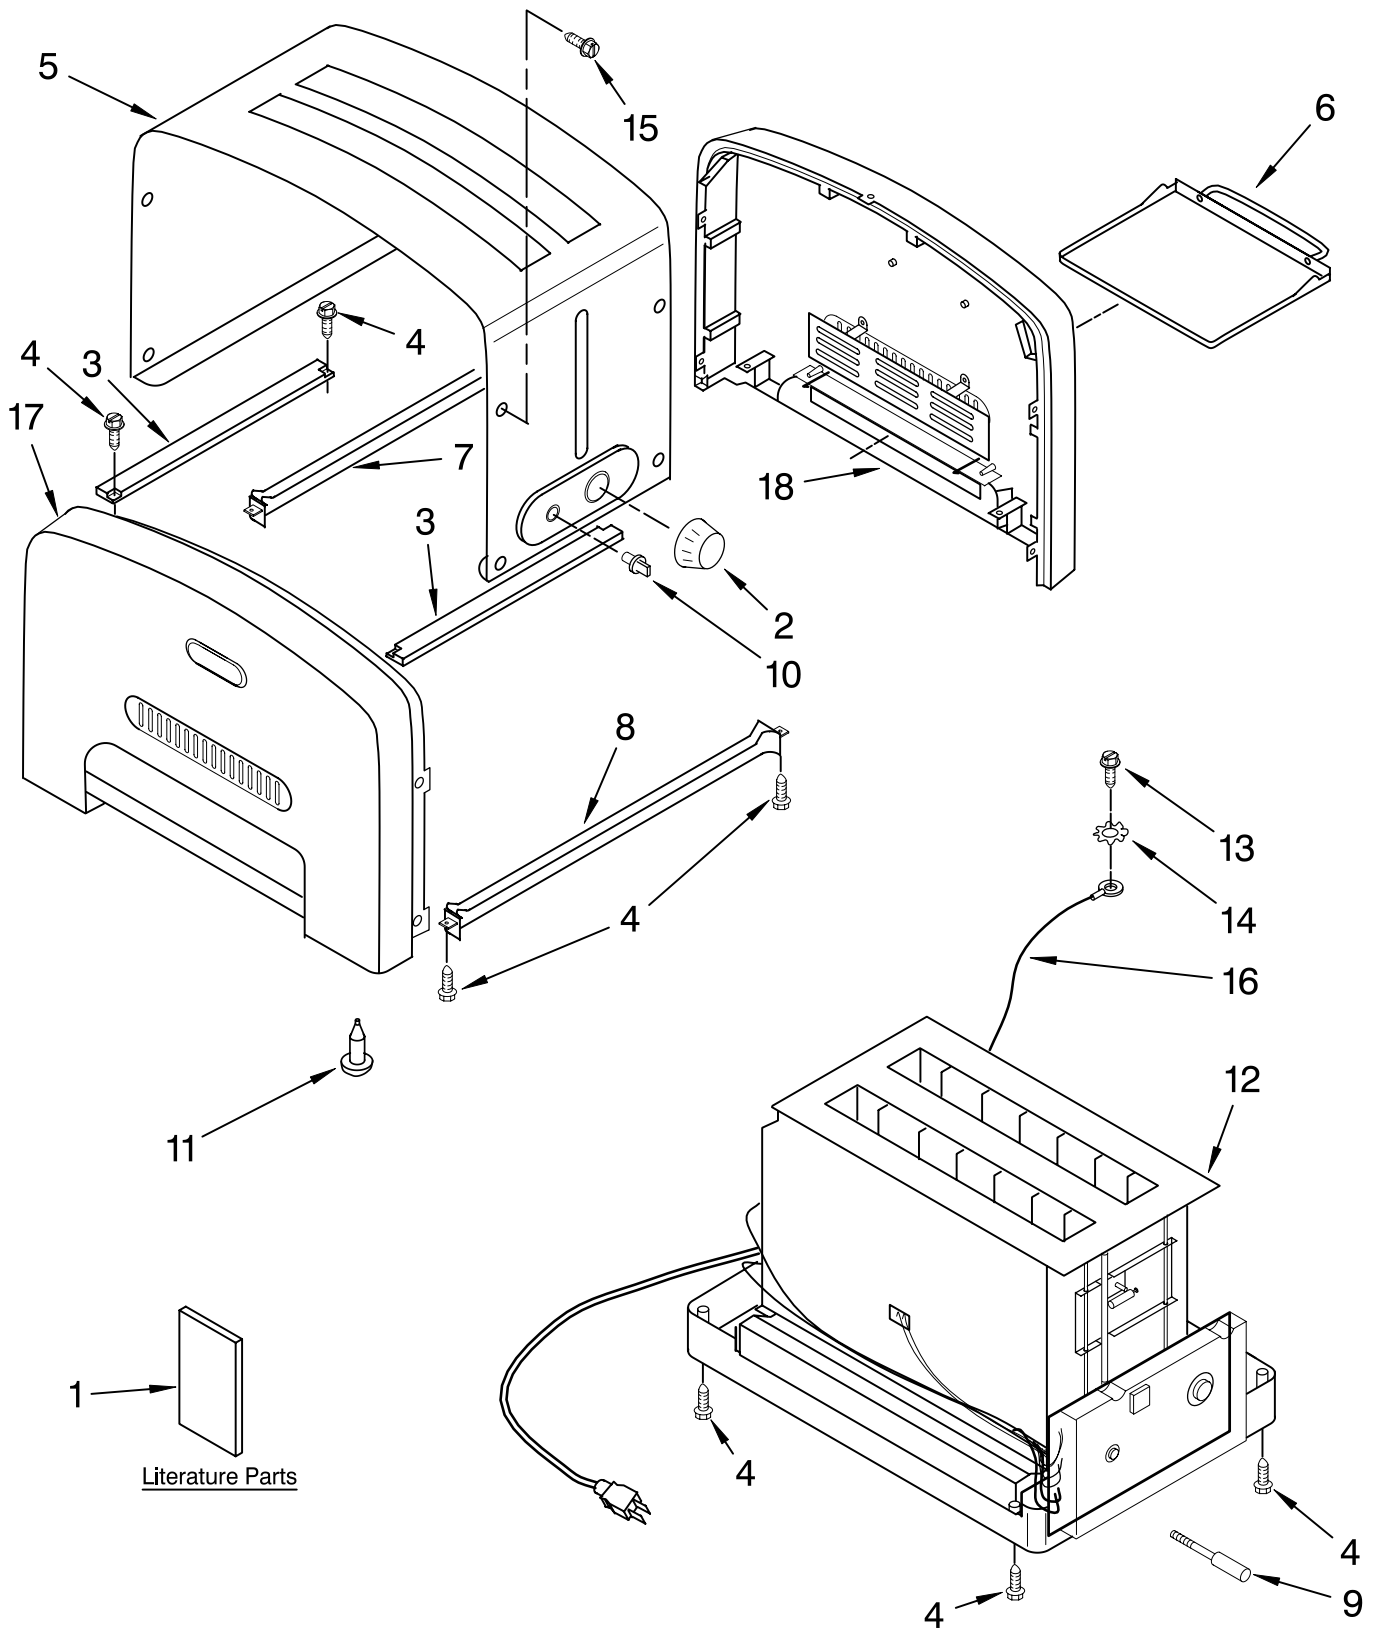

FOR CUSTOMER SATISFACTION ALWAYS USE
FACTORY SPECIFICATION PARTS

HOUSING PARTS

For Models: 5KTT780__1

FOR ORDERING INFORMATION REFER TO PARTS PRICE LIST

HOUSING PARTS

For Models: 5KTT780__1

Illus. No.	Part No.	DESCRIPTION
1		Literature Parts
	8204568	Guide, Use & Care
	8212168	Repair Parts List
2	4176839	Knob, Darkness
3	4176737	Support
4	4176831	Screw
5	4176747	Wrap Assembly (Includes Items 2 & 10)
6	4176814	Tray, Crumb
7		Bridge, Rear
	4176742	Pearl Metallic
	4176743	Empire Red
	8212174	White
	8212178	Onyx Black
	8212182	Almond Creme
8		Bridge, Front
	4176738	Pearl Metallic
	4176739	Empire Red
	8212171	White
	8212175	Onyx Black
	8212179	Almond Creme
9	4176832	Arm, Lifter
10	4176838	Knob, On/Off
11	4176837	Foot, Rubber
12		Chassis (Includes Power Cord, Base, Control Boards, & Heating Elements)
	8211673	Europe
	8211674	Swiss
	8211675	Australia
	8211676	Britain
13	4176829	Screw, Grounding
14	4176830	Lock Washer
15	4176828	Screw, Wrap
16	4176840	Wire, Ground
17		Panel Assembly (Left) (Includes Badge & Vent)
	8211677	Pearl Metallic
	8211678	Empire Red
	8212173	White
	8212177	Onyx Black
	8212181	Almond Creme
18		Panel Assembly (Right) (Includes Badge & Vent)
	4176833	Pearl Metallic
	4176834	Empire Red
	8212172	White
	8212176	Onyx Black
	8212180	Almond Creme