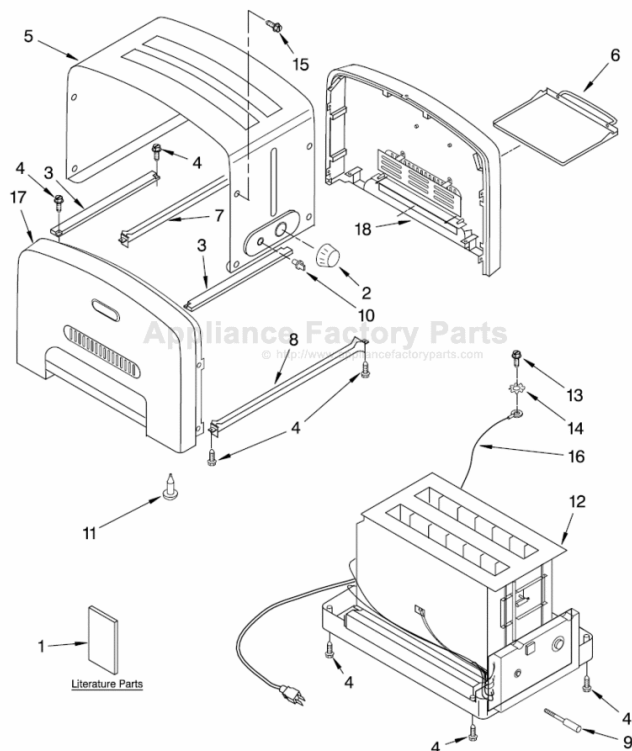

This Owner's Manual is provided and hosted by [Appliance Factory Parts](http://ApplianceFactoryParts.com).

KITCHENAID 5KTT780EPM1 Owner's Manual

[Shop genuine replacement parts for KITCHENAID
5KTT780EPM1](#)

HOUSING PARTS For Models: 5KTT780_1

[Find Your KITCHENAID Small Appliance Parts - Select From 538 Models](#)

----- Manual continues below -----

PARTS LIST

for

KitchenAid®

ARTISAN 2-SLICE TOASTER

INTERNATIONAL MODELS:

FOR CUSTOMER SATISFACTION ALWAYS USE
FACTORY SPECIFICATION PARTS

HOUSING PARTS

For Models: 5KTT780__1

FOR ORDERING INFORMATION REFER TO PARTS PRICE LIST

HOUSING PARTS

For Models: 5KTT780__1

Illus. No.	Part No.	DESCRIPTION
1		Literature Parts
	8204568	Guide, Use & Care
	8212168	Repair Parts List
2	4176839	Knob, Darkness
3	4176737	Support
4	4176831	Screw
5	4176747	Wrap Assembly (Includes Items 2 & 10)
6	4176814	Tray, Crumb
7		Bridge, Rear
	4176742	Pearl Metallic
	4176743	Empire Red
	8212174	White
	8212178	Onyx Black
	8212182	Almond Creme
8		Bridge, Front
	4176738	Pearl Metallic
	4176739	Empire Red
	8212171	White
	8212175	Onyx Black
	8212179	Almond Creme
9	4176832	Arm, Lifter
10	4176838	Knob, On/Off
11	4176837	Foot, Rubber
12		Chassis (Includes Power Cord, Base, Control Boards, & Heating Elements)
	8211673	Europe
	8211674	Swiss
	8211675	Australia
	8211676	Britain
13	4176829	Screw, Grounding
14	4176830	Lock Washer
15	4176828	Screw, Wrap
16	4176840	Wire, Ground
17		Panel Assembly (Left) (Includes Badge & Vent)
	8211677	Pearl Metallic
	8211678	Empire Red
	8212173	White
	8212177	Onyx Black
	8212181	Almond Creme
18		Panel Assembly (Right) (Includes Badge & Vent)
	4176833	Pearl Metallic
	4176834	Empire Red
	8212172	White
	8212176	Onyx Black
	8212180	Almond Creme