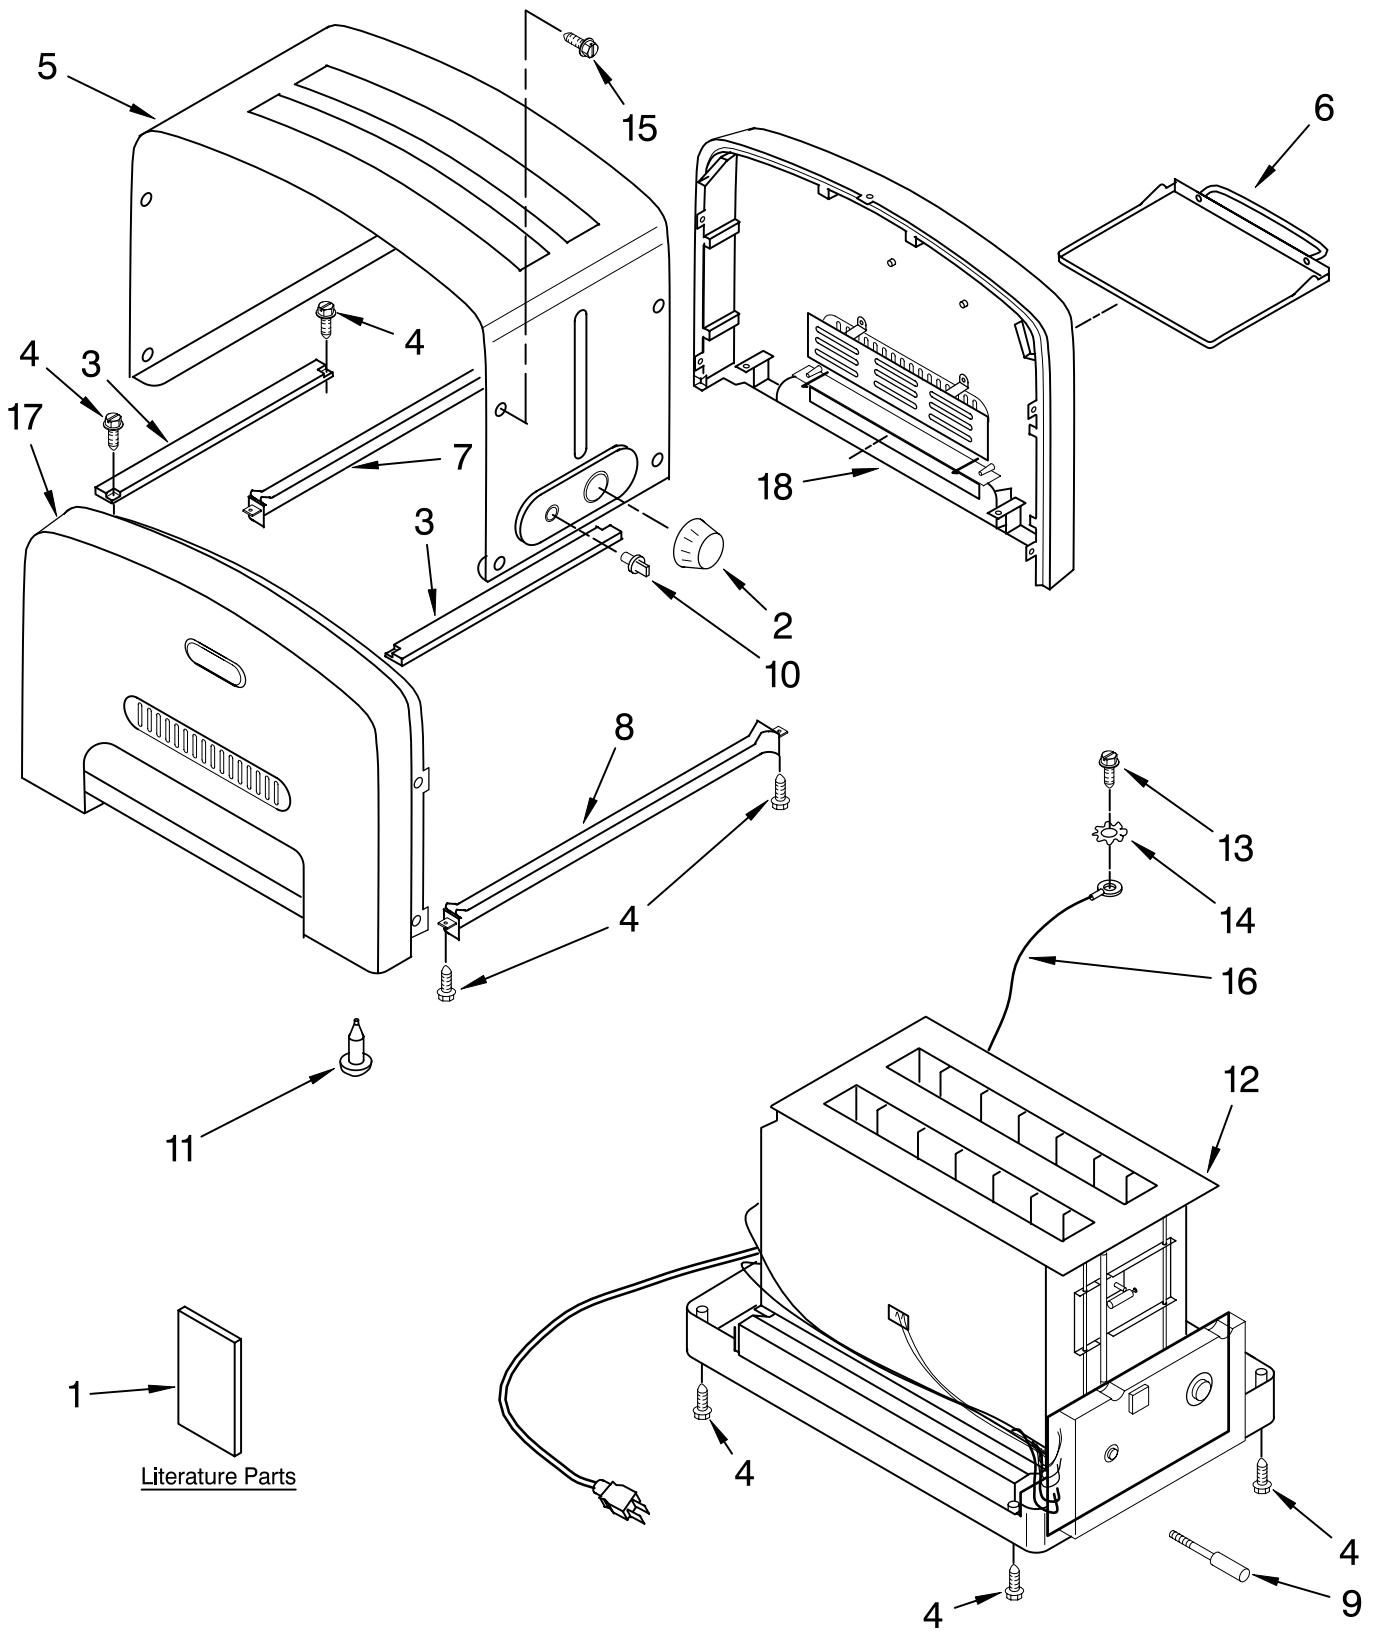

5KTT780APM1 (Pearl Metallic – Australia)
5KTT780AWH1 (White – Australia)
5KTT780AOB1 (Onyx Black – Australia)
5KTT780AER1 (Empire Red – Australia)
5KTT780BPM1 (Pearl Metallic – UK)
5KTT780BAC1 (Almond Creme – UK)
5KTT780BOB1 (Onyx Black – UK)
5KTT780BER1 (Empire Red – UK)
5KTT780EPM1 (Pearl Metallic – Europe)
5KTT780EWH1 (White – Europe)
5KTT780EAC1 (Almond Creme – Europe)
5KTT780EOB1 (Onyx Black – Europe)
5KTT780EER1 (Empire Red – Europe)
5KTT780SPM1 (Pearl Metallic – Swiss)
5KTT780SOB1 (Onyx Black – Swiss)

FOR CUSTOMER SATISFACTION ALWAYS USE
FACTORY SPECIFICATION PARTS

HOUSING PARTS

For Models: 5KTT780__1

FOR ORDERING INFORMATION REFER TO PARTS PRICE LIST

HOUSING PARTS

For Models: 5KTT780__1

Illus. No.	Part No.	DESCRIPTION
1		Literature Parts
	8204568	Guide, Use & Care
	8212168	Repair Parts List
2	4176839	Knob, Darkness
3	4176737	Support
4	4176831	Screw
5	4176747	Wrap Assembly (Includes Items 2 & 10)
6	4176814	Tray, Crumb
7		Bridge, Rear
	4176742	Pearl Metallic
	4176743	Empire Red
	8212174	White
	8212178	Onyx Black
	8212182	Almond Creme
8		Bridge, Front
	4176738	Pearl Metallic
	4176739	Empire Red
	8212171	White
	8212175	Onyx Black
	8212179	Almond Creme
9	4176832	Arm, Lifter
10	4176838	Knob, On/Off
11	4176837	Foot, Rubber
12		Chassis (Includes Power Cord, Base, Control Boards, & Heating Elements)
	8211673	Europe
	8211674	Swiss
	8211675	Australia
	8211676	Britain
13	4176829	Screw, Grounding
14	4176830	Lock Washer
15	4176828	Screw, Wrap
16	4176840	Wire, Ground
17		Panel Assembly (Left) (Includes Badge & Vent)
	8211677	Pearl Metallic
	8211678	Empire Red
	8212173	White
	8212177	Onyx Black
	8212181	Almond Creme
18		Panel Assembly (Right) (Includes Badge & Vent)
	4176833	Pearl Metallic
	4176834	Empire Red
	8212172	White
	8212176	Onyx Black
	8212180	Almond Creme