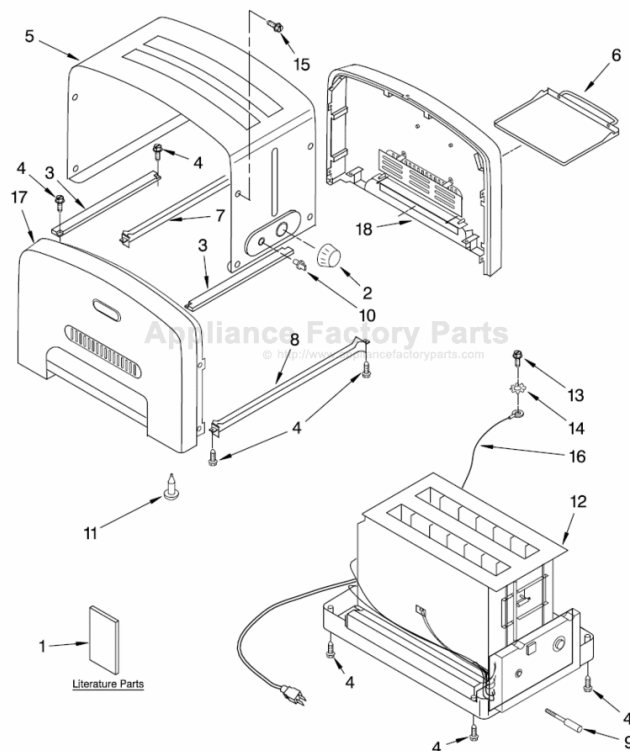

HOUSING PARTS For Models: 5KTT780_1

[Find Your KITCHENAID Small Appliance Parts - Select From 538 Models](#)

----- Manual continues below -----

PARTS LIST

for

KitchenAid®

ARTISAN 2-SLICE TOASTER

INTERNATIONAL MODELS:

FOR CUSTOMER SATISFACTION ALWAYS USE
FACTORY SPECIFICATION PARTS

HOUSING PARTS

For Models: 5KTT780__1

FOR ORDERING INFORMATION REFER TO PARTS PRICE LIST

HOUSING PARTS

For Models: 5KTT780__1

Illus. No.	Part No.	DESCRIPTION
1		Literature Parts
	8204568	Guide, Use & Care
	8212168	Repair Parts List
2	4176839	Knob, Darkness
3	4176737	Support
4	4176831	Screw
5	4176747	Wrap Assembly (Includes Items 2 & 10)
6	4176814	Tray, Crumb
7		Bridge, Rear
	4176742	Pearl Metallic
	4176743	Empire Red
	8212174	White
	8212178	Onyx Black
	8212182	Almond Creme
8		Bridge, Front
	4176738	Pearl Metallic
	4176739	Empire Red
	8212171	White
	8212175	Onyx Black
	8212179	Almond Creme
9	4176832	Arm, Lifter
10	4176838	Knob, On/Off
11	4176837	Foot, Rubber
12		Chassis (Includes Power Cord, Base, Control Boards, & Heating Elements)
	8211673	Europe
	8211674	Swiss
	8211675	Australia
	8211676	Britain
13	4176829	Screw, Grounding
14	4176830	Lock Washer
15	4176828	Screw, Wrap
16	4176840	Wire, Ground
17		Panel Assembly (Left) (Includes Badge & Vent)
	8211677	Pearl Metallic
	8211678	Empire Red
	8212173	White
	8212177	Onyx Black
	8212181	Almond Creme
18		Panel Assembly (Right) (Includes Badge & Vent)
	4176833	Pearl Metallic
	4176834	Empire Red
	8212172	White
	8212176	Onyx Black
	8212180	Almond Creme