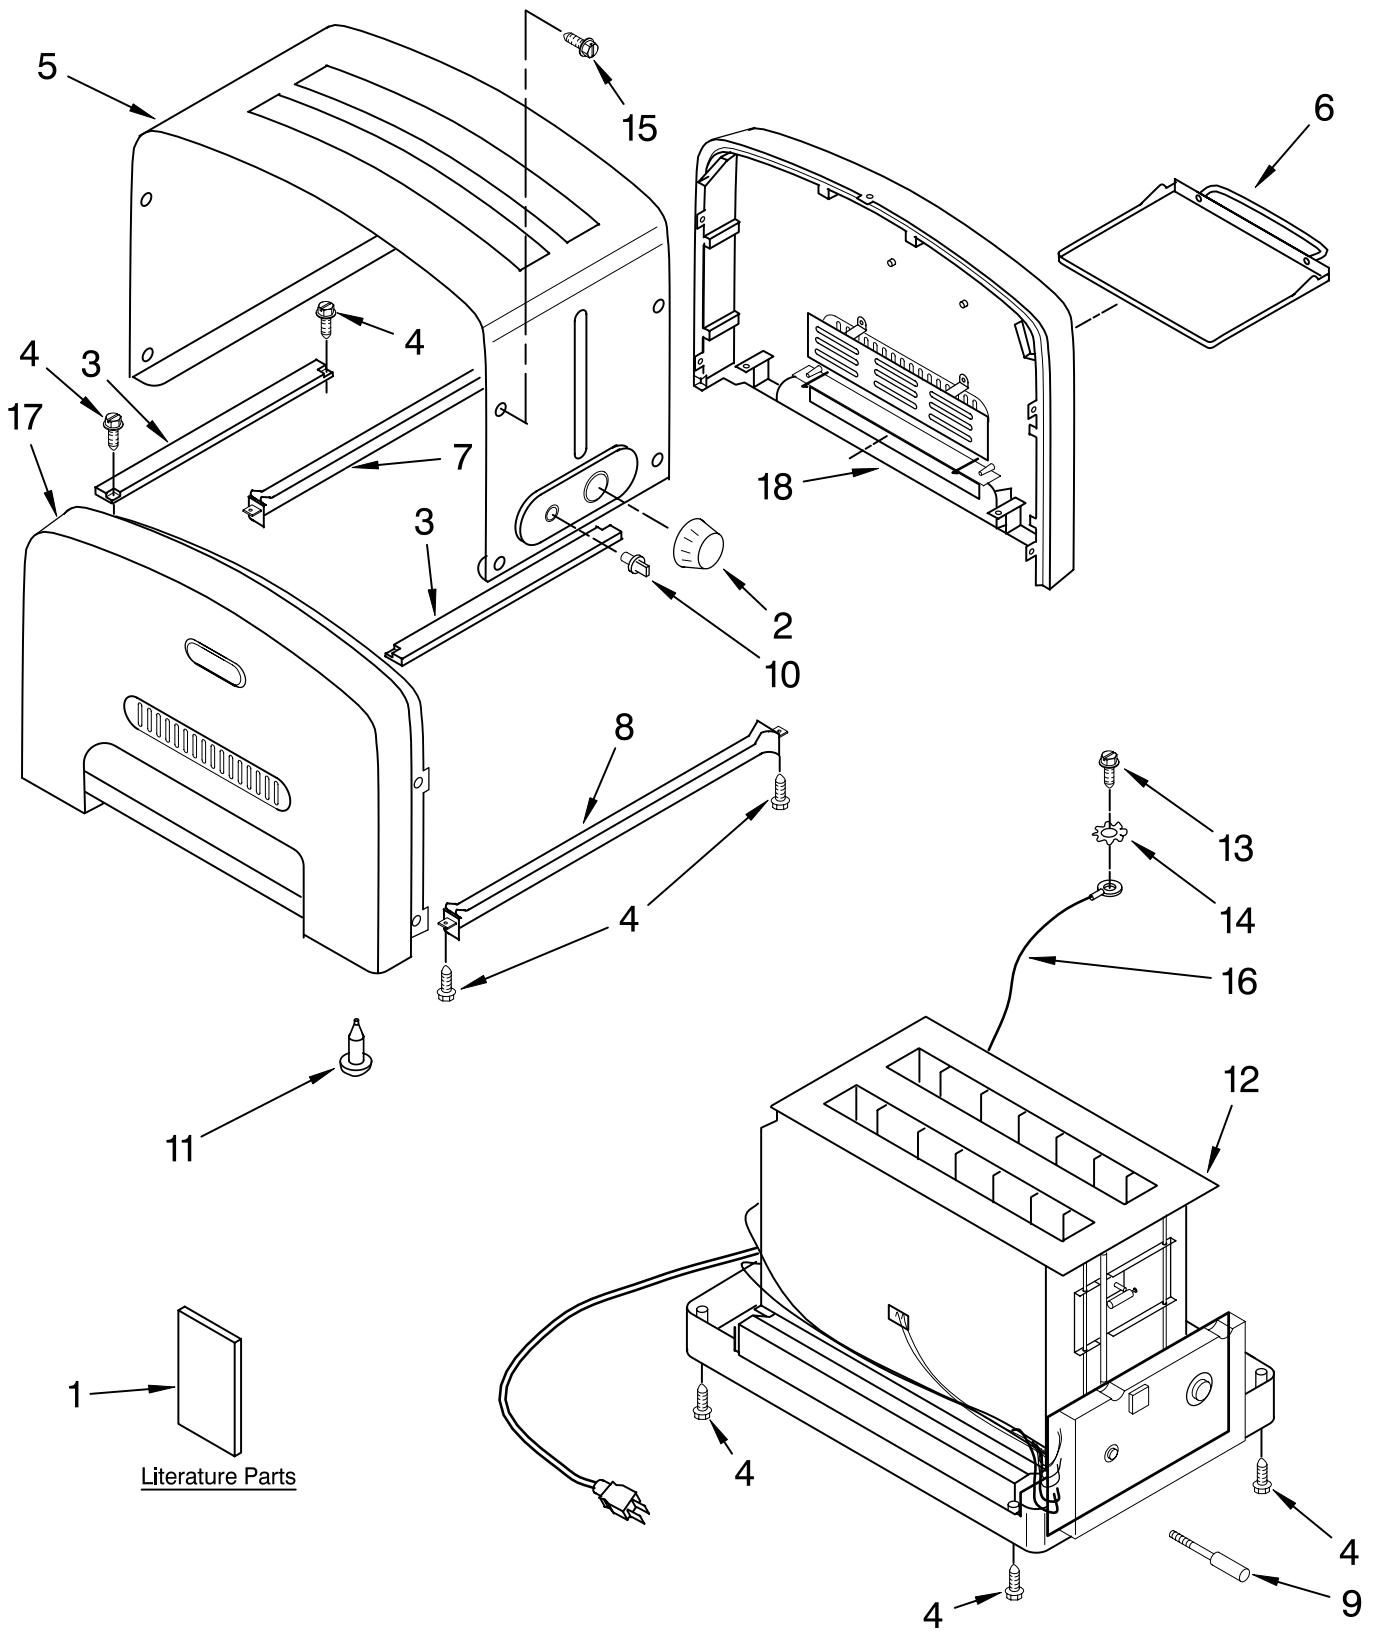

HOUSING PARTS

For Models: 5KTT780__1

FOR ORDERING INFORMATION REFER TO PARTS PRICE LIST