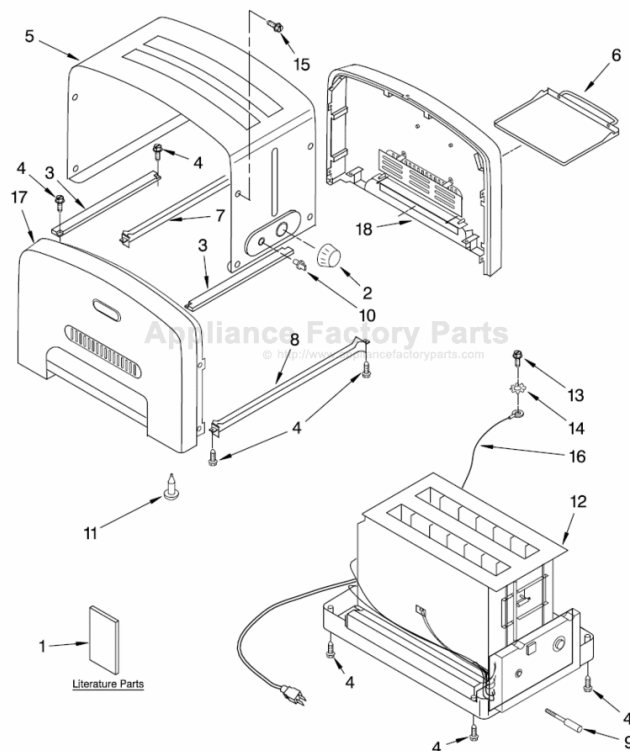

This Owner's Manual is provided and hosted by Appliance Factory Parts.

KITCHENAID 5KTT780SOB1 Owner's Manual

[Shop genuine replacement parts for KITCHENAID
5KTT780SOB1](#)

HOUSING PARTS For Models: 5KTT780_1

[Find Your KITCHENAID Small Appliance Parts - Select From 538 Models](#)

----- Manual continues below -----

PARTS LIST

for

KitchenAid®

ARTISAN 2-SLICE TOASTER

INTERNATIONAL MODELS:

5KTT780APM1 (Pearl Metallic – Australia)

Illus. No.	Part No.	DESCRIPTION
1		Literature Parts
	8204568	Guide, Use & Care
	8212168	Repair Parts List
2	4176839	Knob, Darkness
3	4176737	Support
4	4176831	Screw
5	4176747	Wrap Assembly (Includes Items 2 & 10)
6	4176814	Tray, Crumb
7		Bridge, Rear
	4176742	Pearl Metallic
	4176743	Empire Red
	8212174	White
	8212178	Onyx Black
	8212182	Almond Creme
8		Bridge, Front
	4176738	Pearl Metallic
	4176739	Empire Red
	8212171	White
	8212175	Onyx Black
	8212179	Almond Creme
9	4176832	Arm, Lifter
10	4176838	Knob, On/Off
11	4176837	Foot, Rubber
12		Chassis (Includes Power Cord, Base, Control Boards, & Heating Elements)
	8211673	Europe
	8211674	Swiss
	8211675	Australia
	8211676	Britain
13	4176829	Screw, Grounding
14	4176830	Lock Washer
15	4176828	Screw, Wrap
16	4176840	Wire, Ground
17		Panel Assembly (Left) (Includes Badge & Vent)
	8211677	Pearl Metallic
	8211678	Empire Red
	8212173	White
	8212177	Onyx Black
	8212181	Almond Creme
18		Panel Assembly (Right) (Includes Badge & Vent)
	4176833	Pearl Metallic
	4176834	Empire Red
	8212172	White
	8212176	Onyx Black
	8212180	Almond Creme