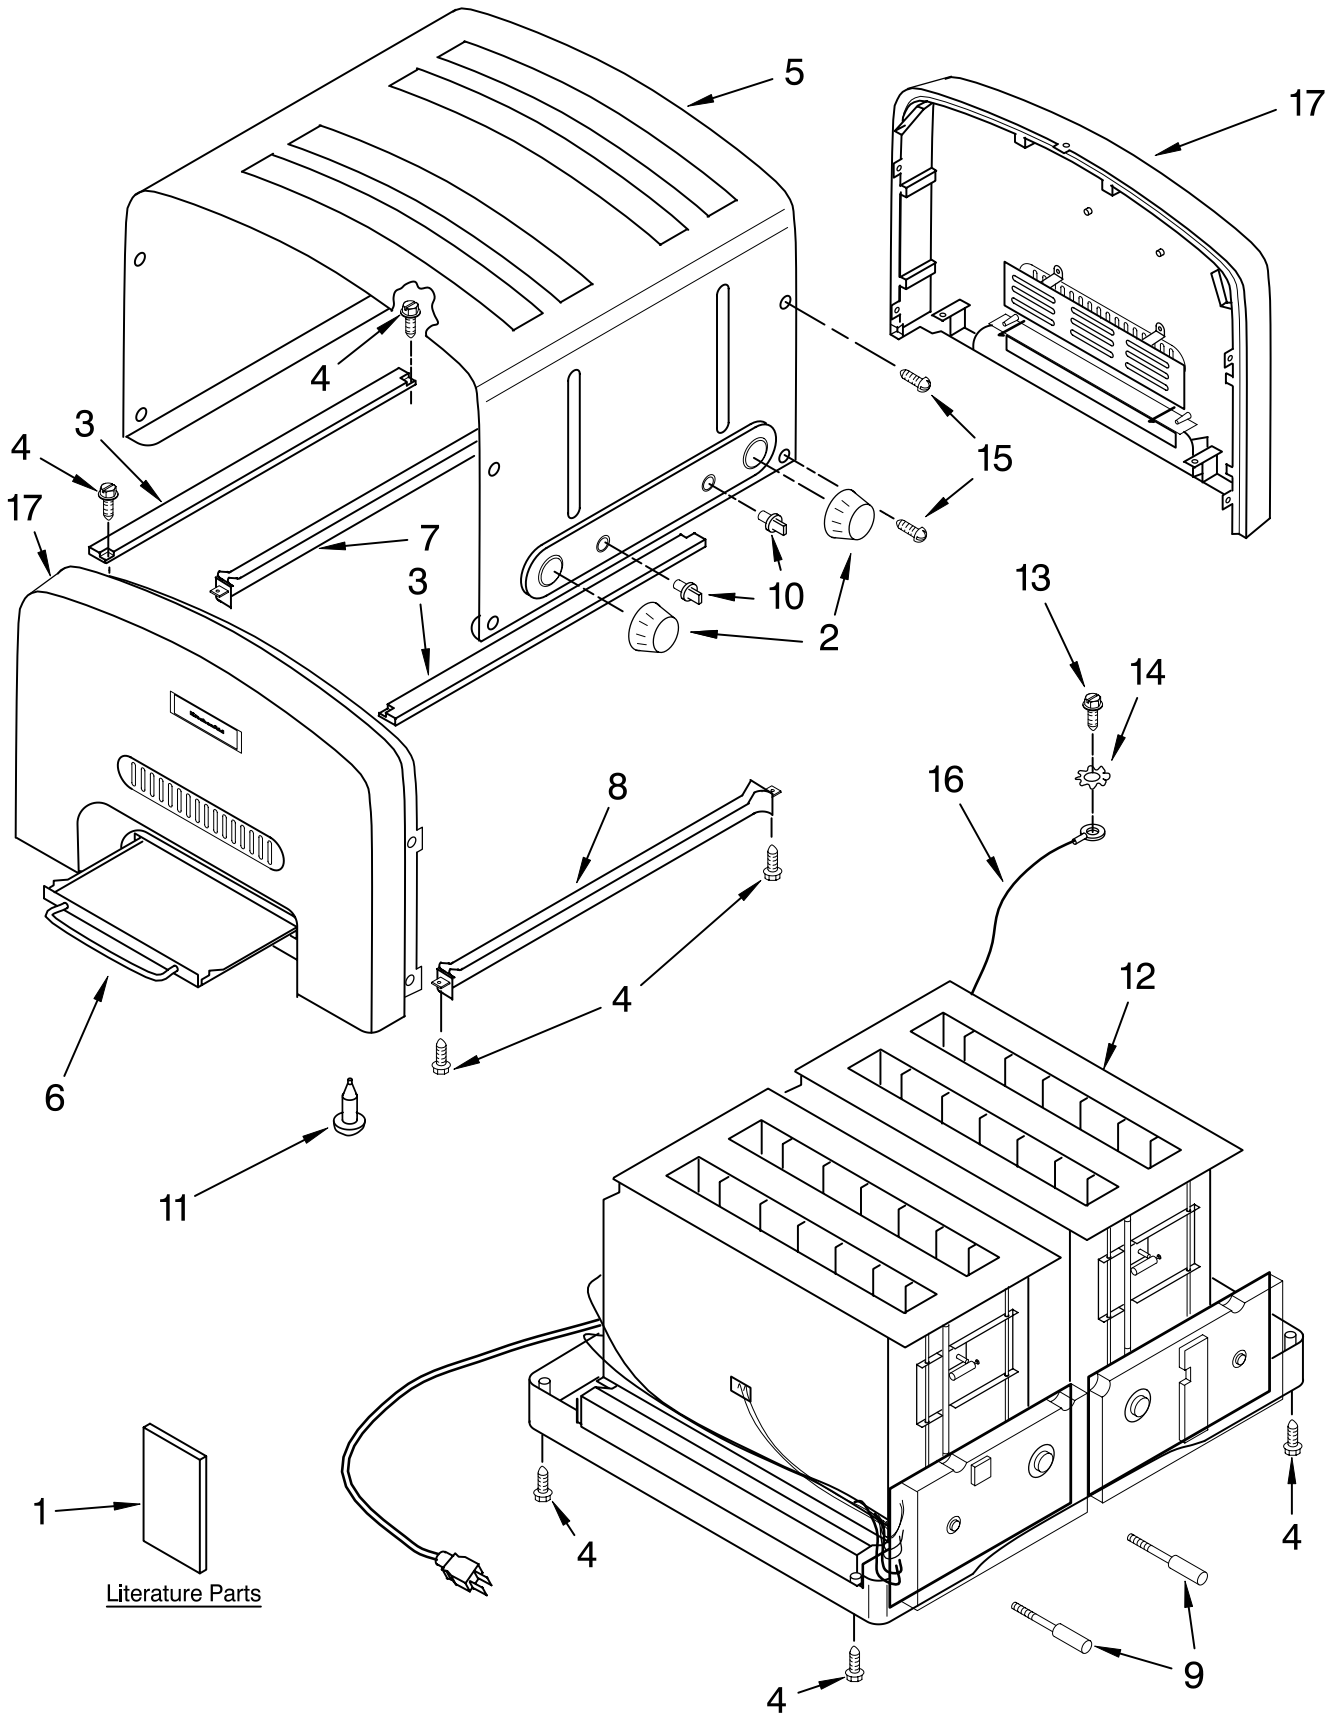

5KTT890ABU1 (Cobalt Blue – Australia)

5KTT890EPM1 (Pearl Metallic – Europe)

5KTT890EBU1 (Cobalt Blue – Europe)

FOR CUSTOMER SATISFACTION ALWAYS USE
FACTORY SPECIFICATION PARTS

HOUSING PARTS

For Models: 5KTT890_1

FOR ORDERING INFORMATION REFER TO PARTS PRICE LIST

HOUSING PARTS

For Models: 5KTT890__1

Illus. No.	Part No.	DESCRIPTION
1		Literature Parts
	8204568	Guide, Use & Care
	8212169	Repair Parts List
2	4176839	Knob, Darkness
3	4176819	Support
4	4176831	Screw
5	4176813	Wrap Assembly (Includes Items 2 & 10)
6	4176814	Tray, Crumb
7		Bridge, Rear
	4176824	Pearl Metallic
	4176827	Cobalt Blue
8		Bridge, Front
	4176820	Pearl Metallic
	4176823	Cobalt Blue
9	4176832	Arm, Lifter
10	4176838	Knob, On/Off
11	4176837	Foot, Rubber
12		Chassis (Includes Power Cord, Base, Control Boards, & Heating Elements)
	4176809	Europe
	4176811	Australia
13	4176829	Screw, Grounding
14	4176830	Lock Washer
15	4176828	Screw, Wrap
16	4176840	Wire, Ground
17		Panel Assembly (Includes Badge & Vent)
	4176833	Pearl Metallic
	4176836	Cobalt Blue