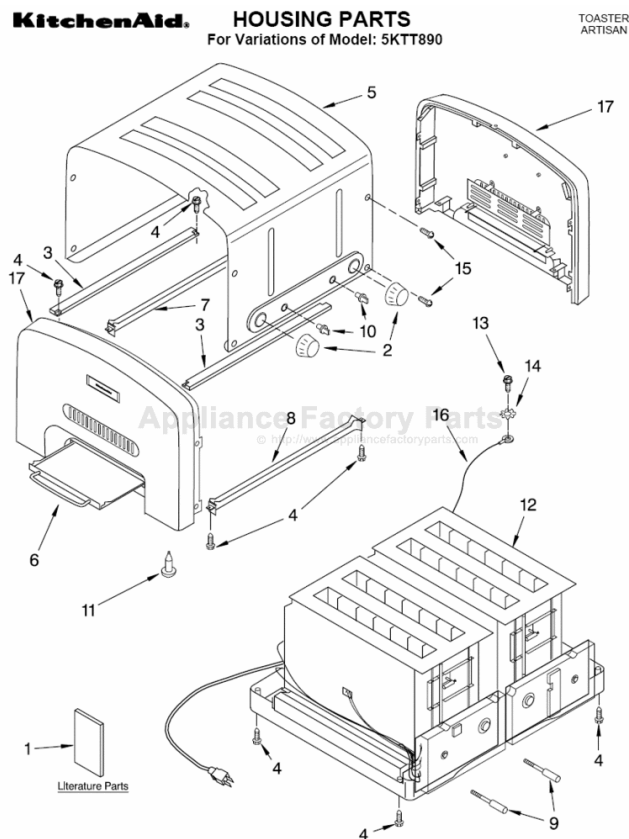

This Owner's Manual is provided and hosted by [Appliance Factory Parts](http://ApplianceFactoryParts.com).

KITCHENAID 5KTT890APM1 Owner's Manual

[Shop genuine replacement parts for KITCHENAID
5KTT890APM1](#)

[Find Your KITCHENAID Small Appliance Parts - Select From 538 Models](#)

----- Manual continues below -----

PARTS LIST

for

KitchenAid®

ARTISAN 4-SLICE TOASTER

INTERNATIONAL MODELS:

5KTT890APM1 (Pearl Metallic – Australia)

5KTT890ABU1 (Cobalt Blue – Australia)

5KTT890EPM1 (Pearl Metallic – Europe)

5KTT890EBU1 (Cobalt Blue – Europe)

FOR CUSTOMER SATISFACTION ALWAYS USE
FACTORY SPECIFICATION PARTS

HOUSING PARTS

For Models: 5KTT890_1

FOR ORDERING INFORMATION REFER TO PARTS PRICE LIST

HOUSING PARTS

For Models: 5KTT890__1

Illus. No.	Part No.	DESCRIPTION
1		Literature Parts
	8204568	Guide, Use & Care
	8212169	Repair Parts List
2	4176839	Knob, Darkness
3	4176819	Support
4	4176831	Screw
5	4176813	Wrap Assembly (Includes Items 2 & 10)
6	4176814	Tray, Crumb
7		Bridge, Rear
	4176824	Pearl Metallic
	4176827	Cobalt Blue
8		Bridge, Front
	4176820	Pearl Metallic
	4176823	Cobalt Blue
9	4176832	Arm, Lifter
10	4176838	Knob, On/Off
11	4176837	Foot, Rubber
12		Chassis (Includes Power Cord, Base, Control Boards, & Heating Elements)
	4176809	Europe
	4176811	Australia
13	4176829	Screw, Grounding
14	4176830	Lock Washer
15	4176828	Screw, Wrap
16	4176840	Wire, Ground
17		Panel Assembly (Includes Badge & Vent)
	4176833	Pearl Metallic
	4176836	Cobalt Blue