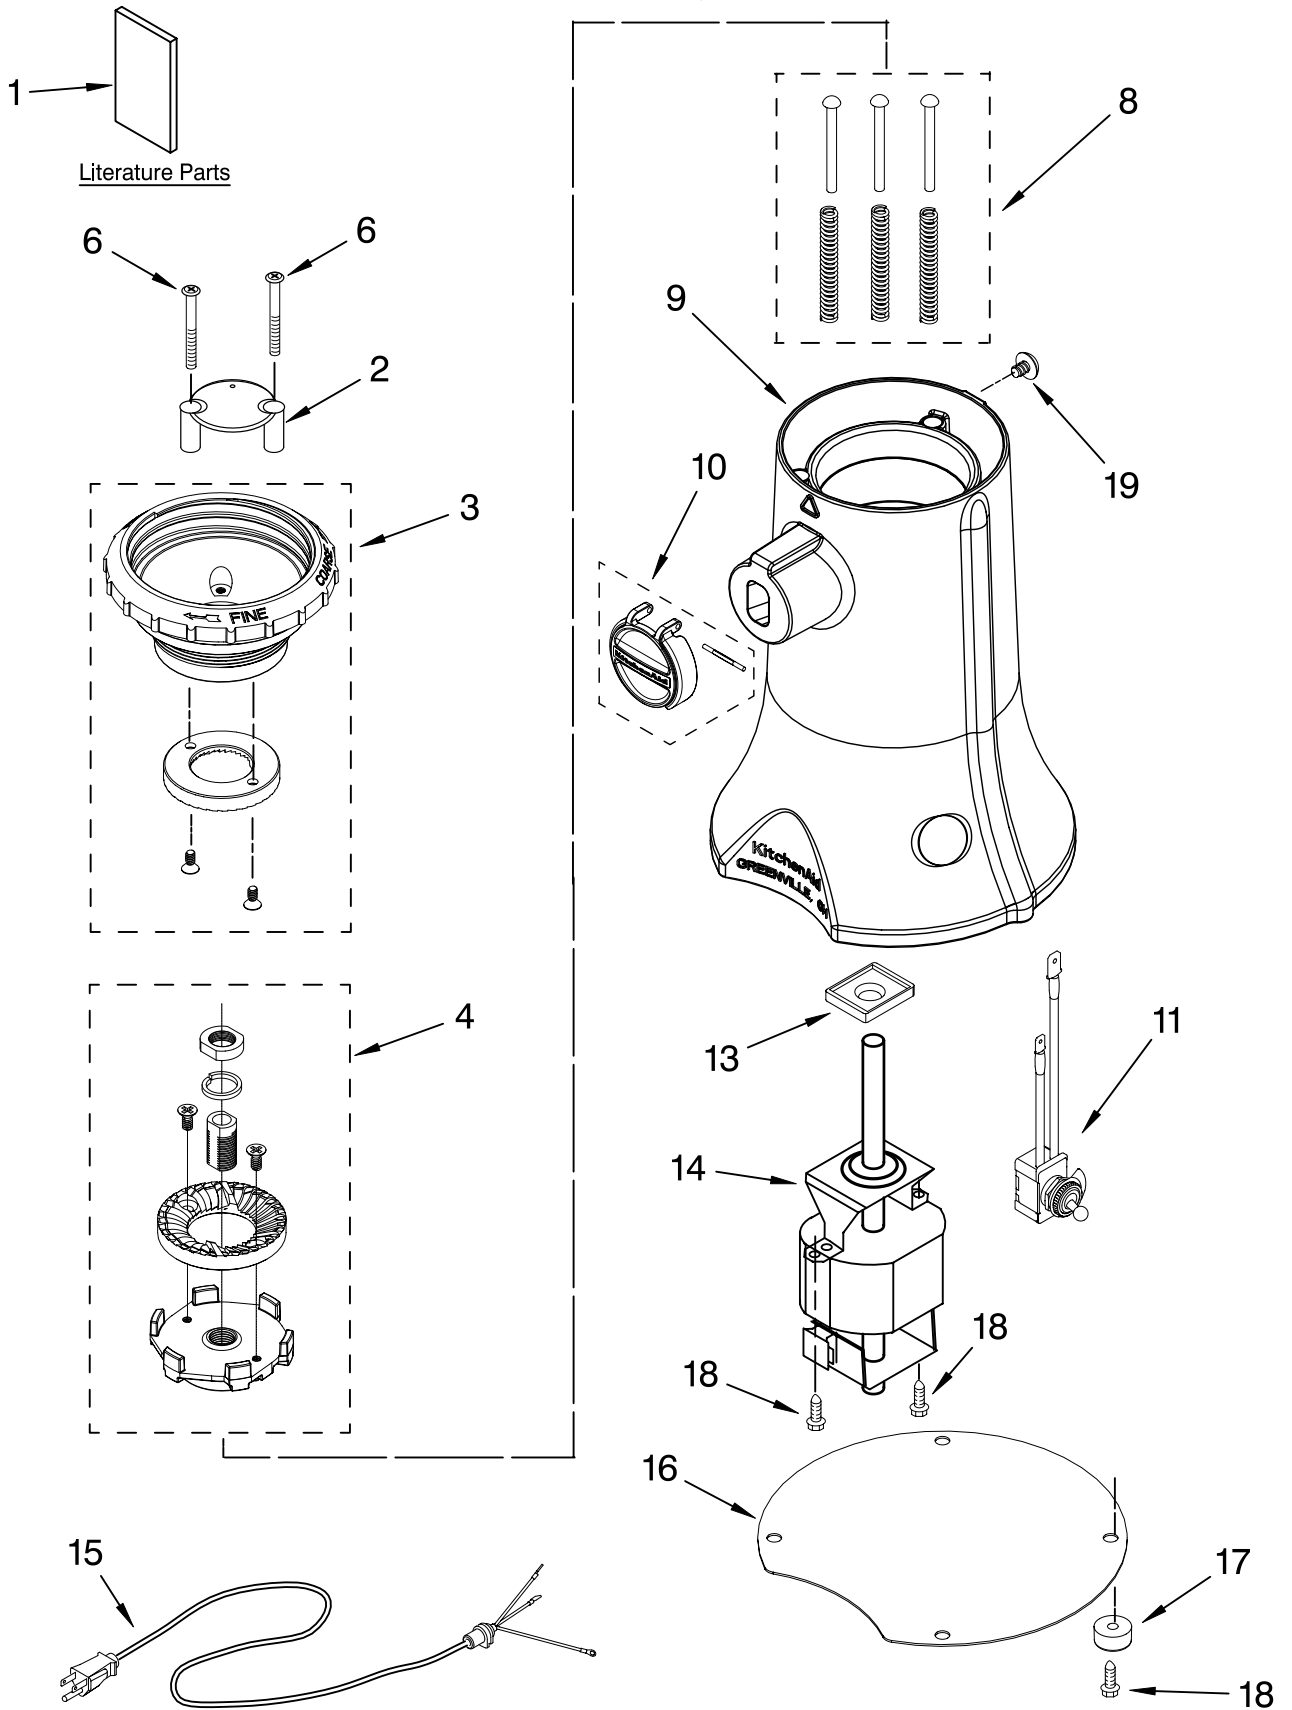

UNIT PARTS

FOR MODELS: KCG200__1, 4KCG200__1

Literature Parts

FOR ORDERING INFORMATION REFER TO PARTS PRICE LIST

UNIT PARTS

FOR MODELS: KCG200__1, 4KCG200__1

Illus. No.	Part No.	DESCRIPTION
1		Literature Parts Use & Care Guide
	9707030	US
	8211956	Repair Parts List
2	9708807	Guard, Finger
3	9707037	Support, Jar Asm
4	9707092	Support & Burr Assembly
6	9707095	Screw, Finger Grd
8	9707018	Plunger Spring Asm
9		Housing, Motor
	9707008	White
	9707009	Cobalt Blue
	9707010	Empire Red
	9707011	Onyx Black
	9707040	Metallic Chrome
	9708164	Tangerine
	9708165	Pink
	9709844	Blue Willow
	9709845	Gloss Cinnamon
10	9707019	Door Hub
11	9707052	Switch, Toggle
13	9707023	Gasket, Motor
14	9707012	Motor
15		Cord, Power
	9707025	White
	9707034	Black
16	9707049	Plate, Bottom
17	9707022	Foot, Rubber
18	303921	Screw
19	9707096	Screw, Locking

FOR ORDERING INFORMATION REFER TO PARTS PRICE LIST