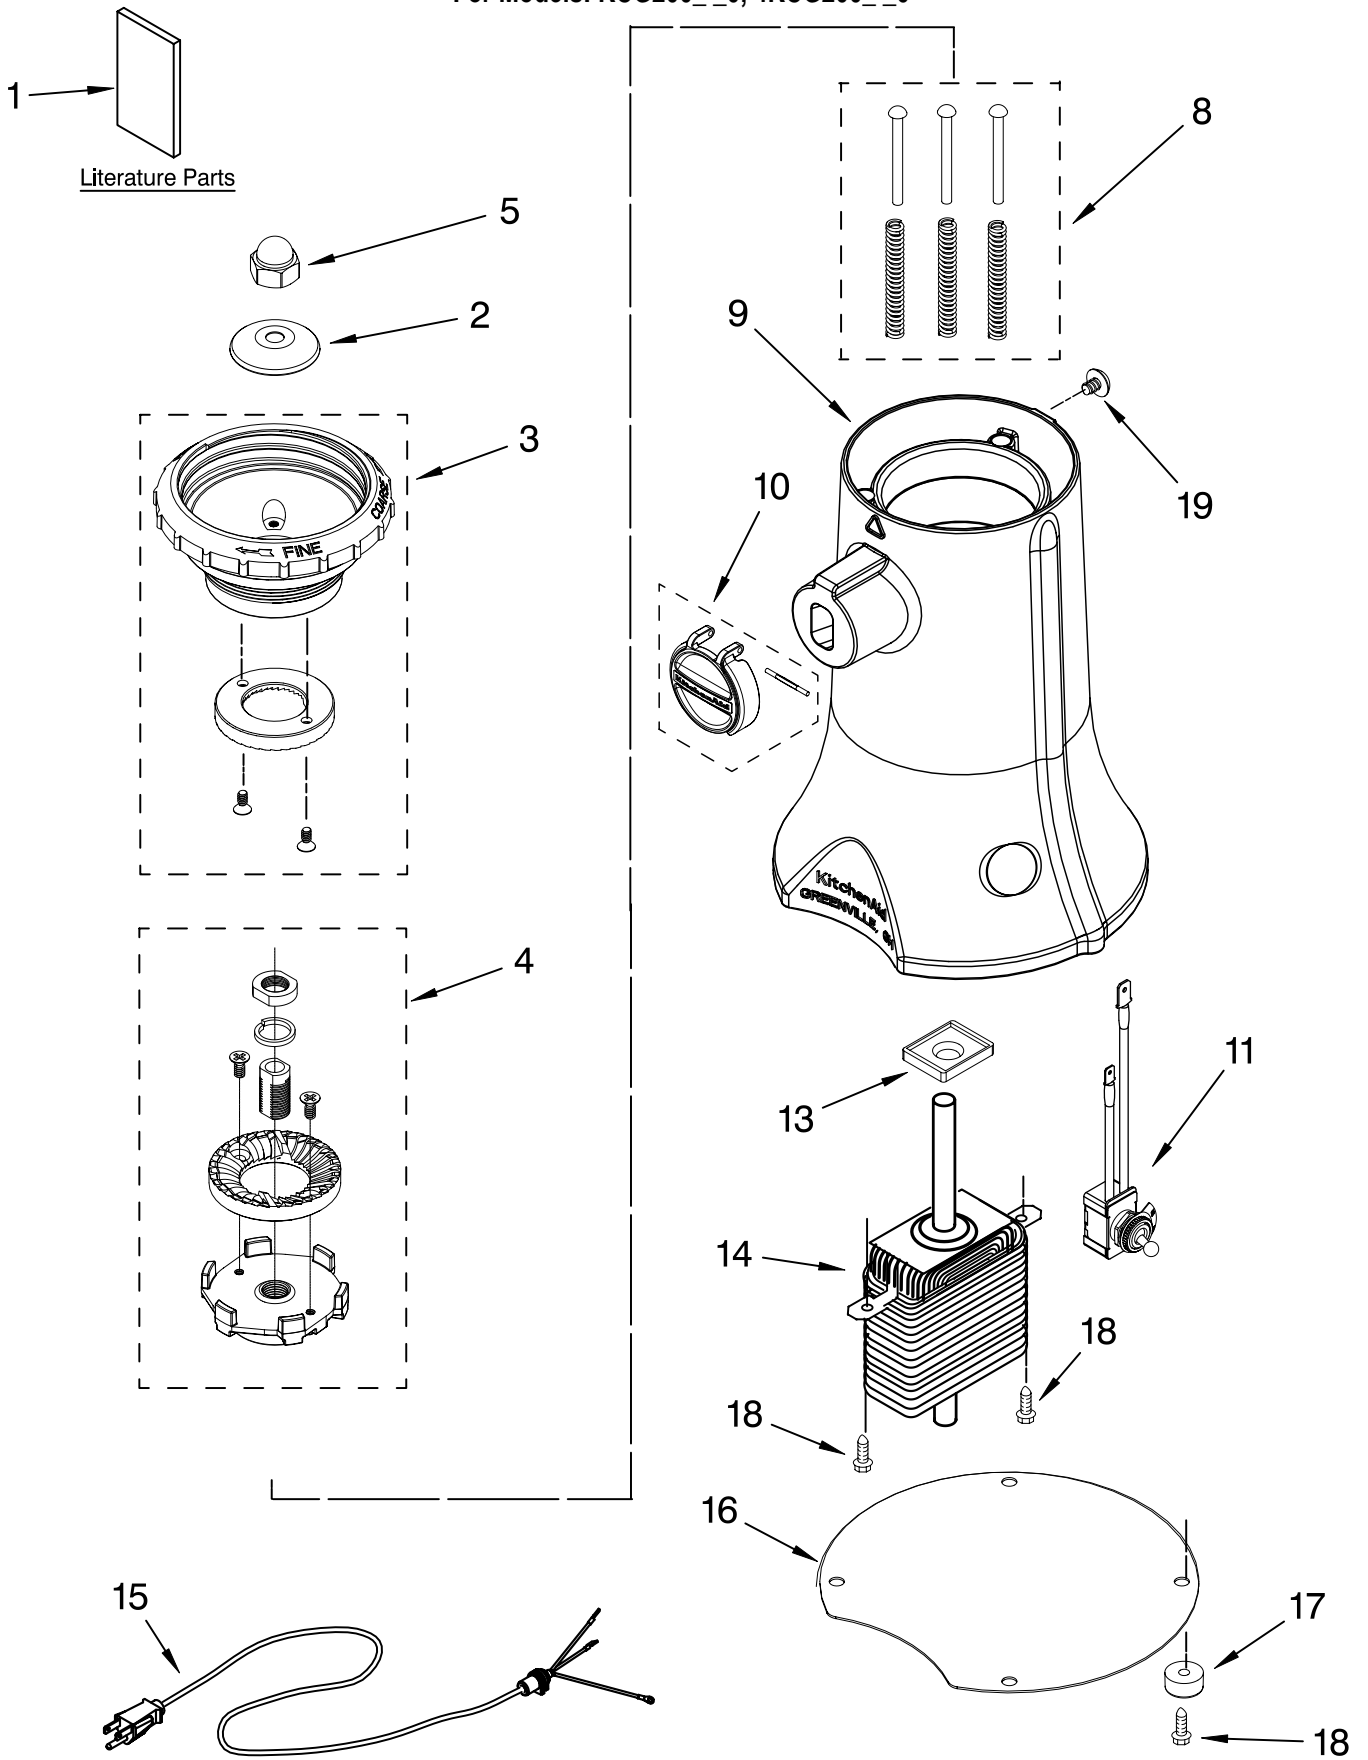

----- Manual continues below -----

PARTS LIST

for

KitchenAid®

COFFEE MILL

MODELS:

KCG200WH0 (White)
KCG200BU0 (Cobalt Blue)
KCG200ER0 (Empire Red)
KCG200OB0 (Onyx Black)
KCG200MC0 (Metallic Chrome)
KCG200TG0 (Tangerine)
KCG200PK0 (Pink)
4KCG200WH0 (White)
4KCG200BU0 (Cobalt Blue)
4KCG200ER0 (Empire Red)
4KCG200OB0 (Onyx Black)
4KCG200MC0 (Metallic Chrome)
4KCG200PK0 (Pink)

FOR CUSTOMER SATISFACTION ALWAYS USE
FACTORY SPECIFICATION PARTS

UNIT PARTS

For Models: KCG200__0, 4KCG200__0

FOR ORDERING INFORMATION REFER TO PARTS PRICE LIST

UNIT PARTS

For Models: KCG200__0, 4KCG200__0

Illus. No.	Part No.	DESCRIPTION
1		Literature
	9707030	Use & Care Guide
	8204548	Repair Parts List
2	9707015	Guard, Finger
3	9707037	Support, Jar Asm
4	9707036	Support, Lower Burr Assembly
5	9707016	Nut, Acorn
8	9707018	Spring/Plunger Assembly
9		Housing, Motor
	9707008	White
	9707009	Cobalt Blue
	9707010	Empire Red
	9707011	Onyx Black
	9707040	Metallic Chrome
	9708164	Tangerine
	9708165	Pink
10	9707019	Door, Hub
11	9707052	Switch, Toggle Wire
13	9707023	Gasket, Motor
14	9707012	Motor
15		Cord, Power
	9707025	White
	9707034	Black
16	9707049	Plate, Bottom
17	9707022	Foot, Rubber
18	303921	Screw
19	9707039	Screw

FOR ORDERING INFORMATION REFER TO PARTS PRICE LIST

JAR ASSEMBLY

For Models: KCG200__0, 4KCG200__0

Illus. No.	Part No.	DESCRIPTION
1	9707003	Lid
2	9707004	Jar
3	9707014	Gasket, Jar
5	9707006	Glass, Measuring
6	9707038	Jar Assembly Complete
7	9707032	Brush, Cleaning