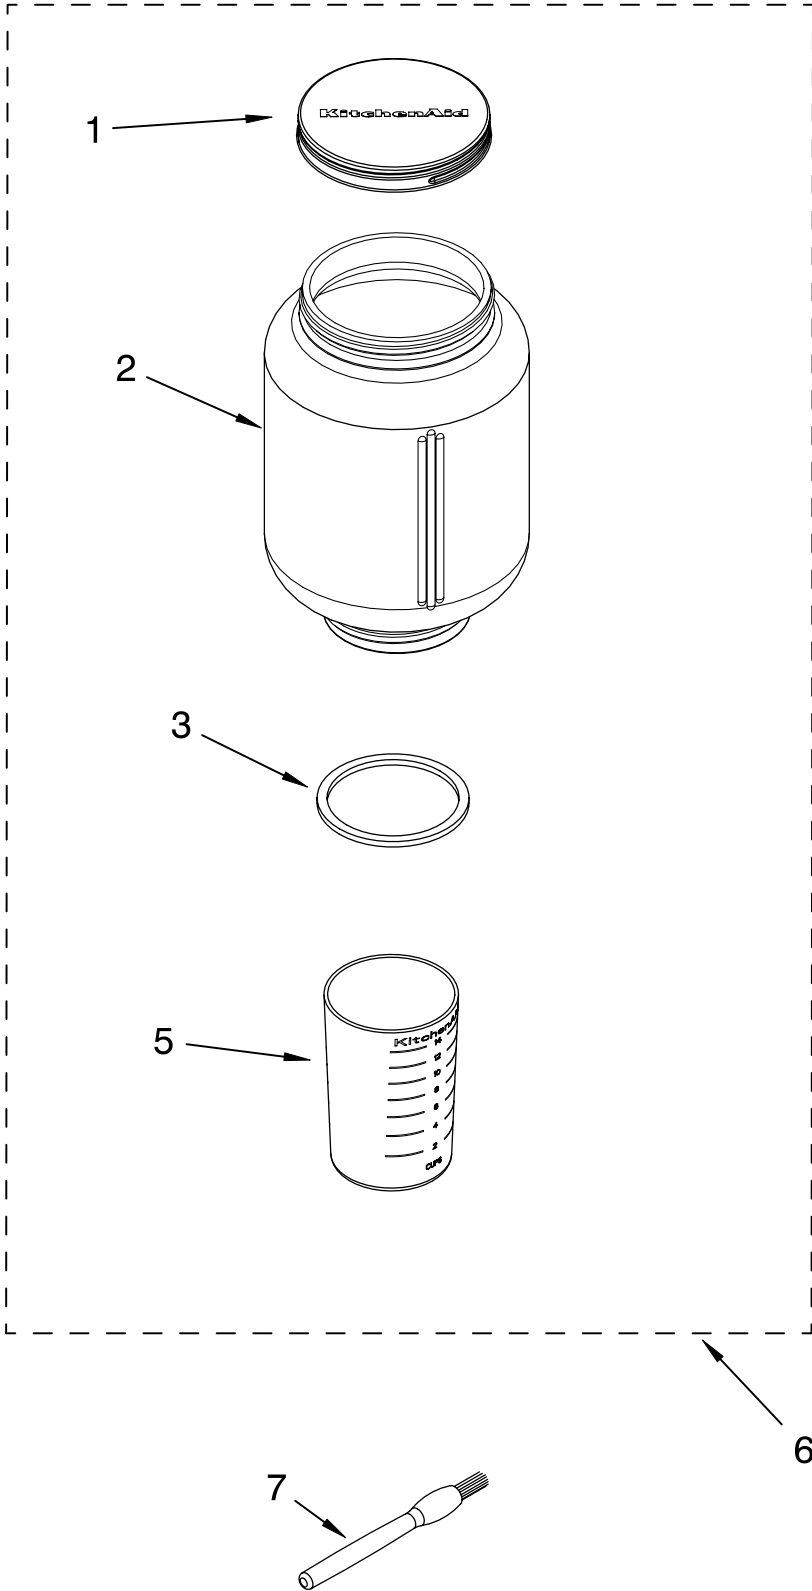

----- Manual continues below -----

PARTS LIST

for

KitchenAid®

COFFEE MILL

MODELS:

KCG200WH0 (White)
KCG200BU0 (Cobalt Blue)
KCG200ER0 (Empire Red)
KCG200OB0 (Onyx Black)
KCG200MC0 (Metallic Chrome)
KCG200TG0 (Tangerine)
KCG200PK0 (Pink)
4KCG200WH0 (White)
4KCG200BU0 (Cobalt Blue)
4KCG200ER0 (Empire Red)
4KCG200OB0 (Onyx Black)
4KCG200MC0 (Metallic Chrome)
4KCG200PK0 (Pink)

FOR CUSTOMER SATISFACTION ALWAYS USE
FACTORY SPECIFICATION PARTS

UNIT PARTS

For Models: KCG200__0, 4KCG200__0

FOR ORDERING INFORMATION REFER TO PARTS PRICE LIST

UNIT PARTS

For Models: KCG200__0, 4KCG200__0

Illus. No.	Part No.	DESCRIPTION
1		Literature
	9707030	Use & Care Guide
	8204548	Repair Parts List
2	9707015	Guard, Finger
3	9707037	Support, Jar Asm
4	9707036	Support, Lower Burr Assembly
5	9707016	Nut, Acorn
8	9707018	Spring/Plunger Assembly
9		Housing, Motor
	9707008	White
	9707009	Cobalt Blue
	9707010	Empire Red
	9707011	Onyx Black
	9707040	Metallic Chrome
	9708164	Tangerine
	9708165	Pink
10	9707019	Door, Hub
11	9707052	Switch, Toggle Wire
13	9707023	Gasket, Motor
14	9707012	Motor
15		Cord, Power
	9707025	White
	9707034	Black
16	9707049	Plate, Bottom
17	9707022	Foot, Rubber
18	303921	Screw
19	9707039	Screw

FOR ORDERING INFORMATION REFER TO PARTS PRICE LIST

JAR ASSEMBLY

For Models: KCG200__0, 4KCG200__0

Illus. No.	Part No.	DESCRIPTION
1	9707003	Lid
2	9707004	Jar
3	9707014	Gasket, Jar
5	9707006	Glass, Measuring
6	9707038	Jar Assembly Complete
7	9707032	Brush, Cleaning