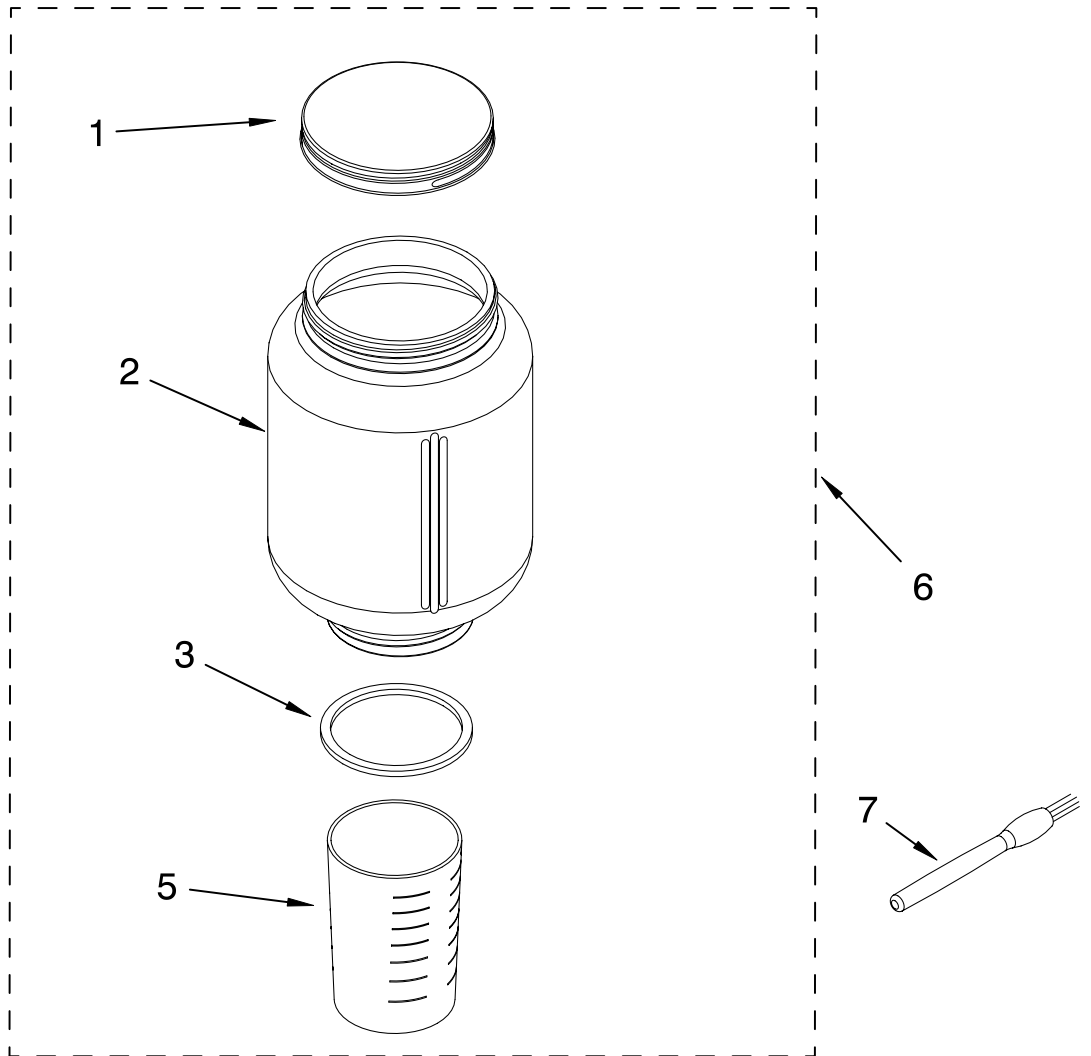

FOR CUSTOMER SATISFACTION ALWAYS USE
FACTORY SPECIFICATION PARTS

UNIT PARTS

FOR MODELS: KCG200__1, 4KCG200__1

Literature Parts

FOR ORDERING INFORMATION REFER TO PARTS PRICE LIST

UNIT PARTS

FOR MODELS: KCG200__1, 4KCG200__1

| Illus. No. | Part No. | DESCRIPTION |
|---------------|-------------|--------------------------------------|
| 1 | | Literature Parts Use & Care Guide |
| | 9707030 | US |
| | 8211956 | Repair Parts List |
| 2 | 9708807 | Guard, Finger |
| 3 | 9707037 | Support, Jar Asm |
| 4 | 9707092 | Support & Burr Assembly |
| 6 | 9707095 | Screw, Finger Grd |
| 8 | 9707018 | Plunger Spring Asm |
| 9 | | Housing, Motor |
| | 9707008 | White |
| | 9707009 | Cobalt Blue |
| | 9707010 | Empire Red |
| | 9707011 | Onyx Black |
| | 9707040 | Metallic Chrome |
| | 9708164 | Tangerine |
| | 9708165 | Pink |
| | 9709844 | Blue Willow |
| | 9709845 | Gloss Cinnamon |
| 10 | 9707019 | Door Hub |
| 11 | 9707052 | Switch, Toggle |
| 13 | 9707023 | Gasket, Motor |
| 14 | 9707012 | Motor |
| 15 | | Cord, Power |
| | 9707025 | White |
| | 9707034 | Black |
| 16 | 9707049 | Plate, Bottom |
| 17 | 9707022 | Foot, Rubber |
| 18 | 303921 | Screw |
| 19 | 9707096 | Screw, Locking |

FOR ORDERING INFORMATION REFER TO PARTS PRICE LIST

JAR ASSEMBLY

FOR MODELS: KCG200__1, 4KCG200__1

| Illus. No. | Part No. | DESCRIPTION |
|------------|----------|-----------------------|
| 1 | 9707003 | Lid |
| 2 | 9707004 | Jar |
| 3 | 9707014 | Gasket, Jar |
| 5 | 9707006 | Glass, Measuring |
| 6 | 9707038 | Jar Assembly Complete |
| 7 | 9708809 | Brush, Cleaning |