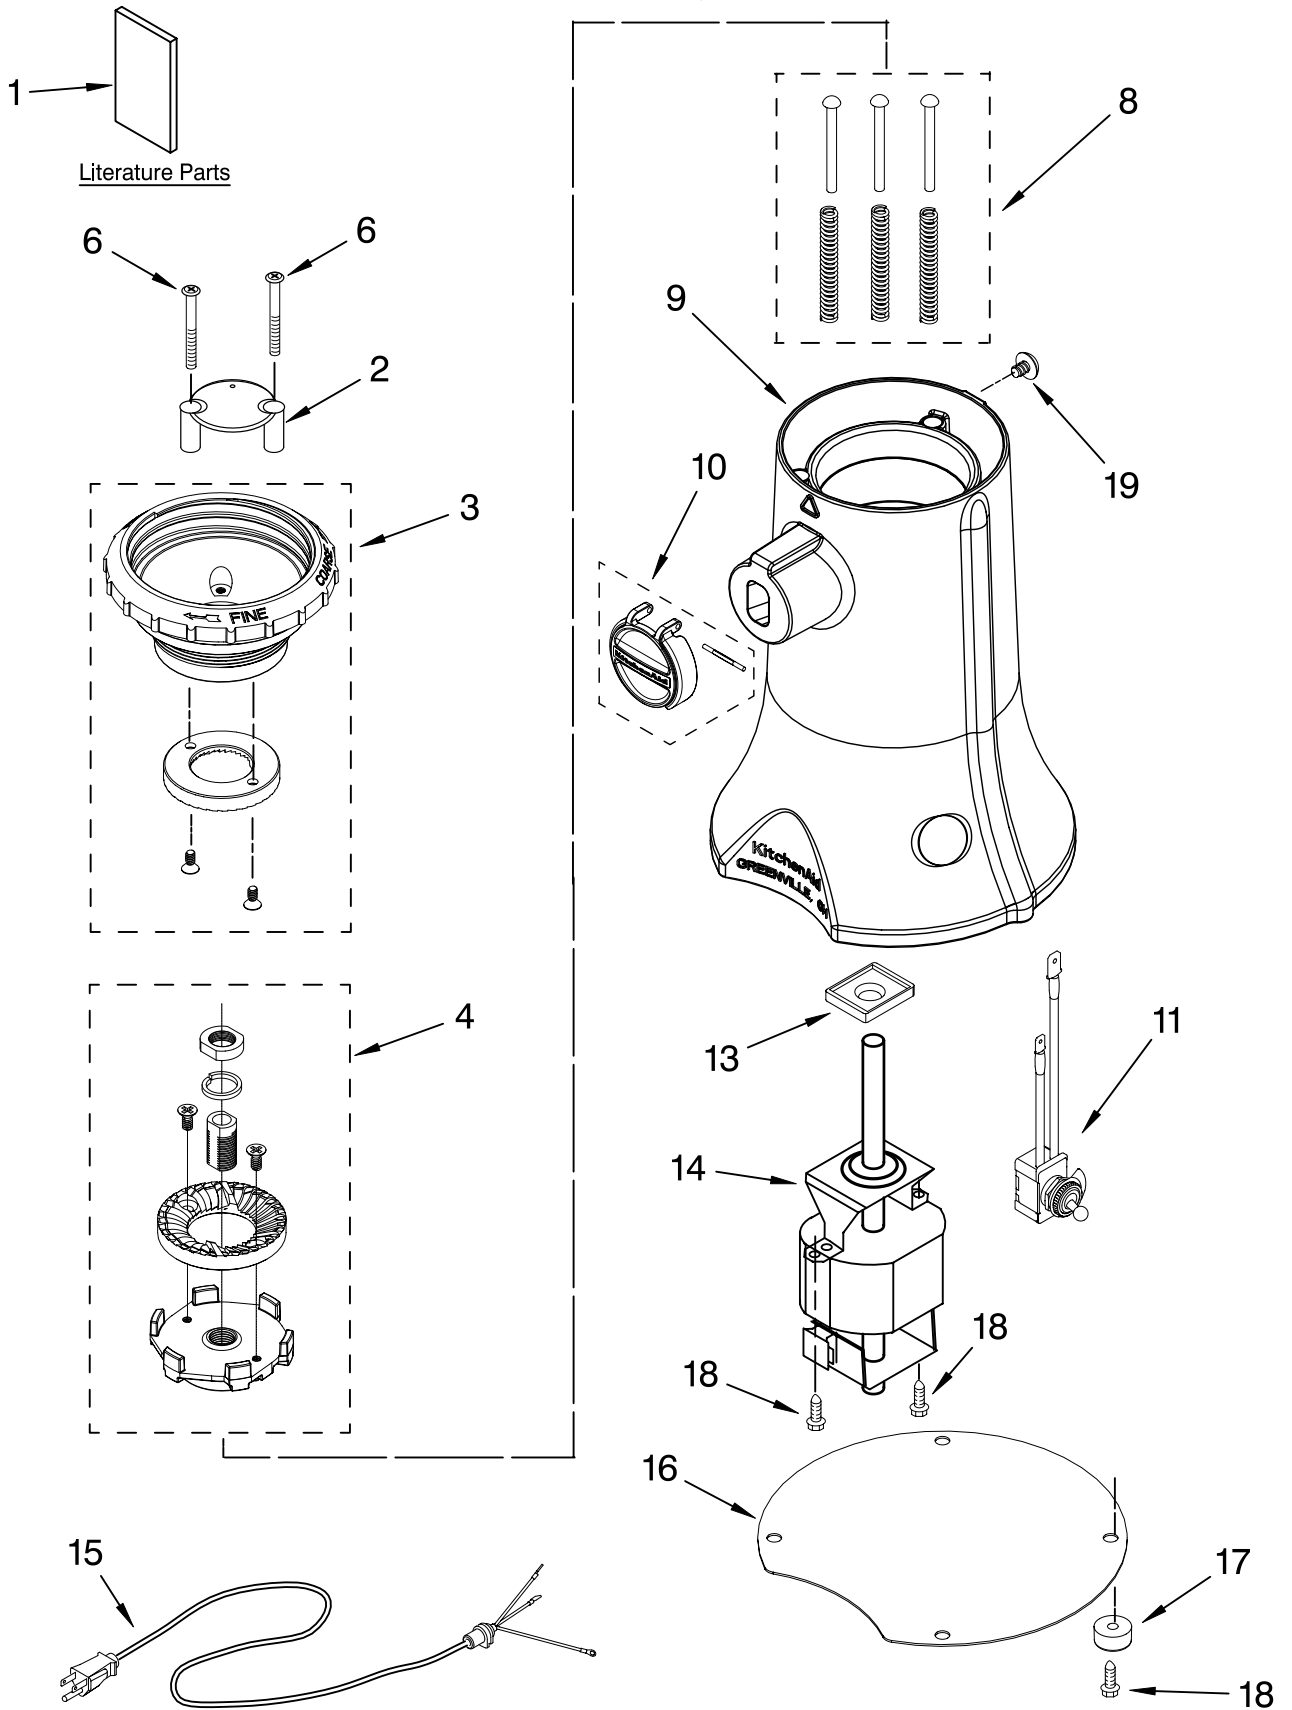

----- Manual continues below -----

PARTS LIST

for

KitchenAid®

COFFEE MILL

MODELS:

KCG200WH1 (White)
KCG200BU1 (Cobalt Blue)
KCG200ER1 (Empire Red)
KCG200OB1 (Onyx Black)
KCG200MC1 (Metallic Chrome)
KCG200TG1 (Tangerine)
KCG200PK1 (Pink)
KCG200BW1 (Blue Willow)
KCG200GC1 (Gloss Cinnamon)
4KCG200WH1 (White)
4KCG200BU1 (Cobalt Blue)
4KCG200ER1 (Empire Red)
4KCG200OB1 (Onyx Black)
4KCG200MC1 (Metallic Chrome)
4KCG200PK1 (Pink)

FOR CUSTOMER SATISFACTION ALWAYS USE
FACTORY SPECIFICATION PARTS

UNIT PARTS

FOR MODELS: KCG200__1, 4KCG200__1

Literature Parts

FOR ORDERING INFORMATION REFER TO PARTS PRICE LIST

UNIT PARTS

FOR MODELS: KCG200__1, 4KCG200__1

| Illus. No. | Part No. | DESCRIPTION |
|---------------|-------------|--------------------------------------|
| 1 | | Literature Parts Use & Care Guide |
| | 9707030 | US |
| | 8211956 | Repair Parts List |
| 2 | 9708807 | Guard, Finger |
| 3 | 9707037 | Support, Jar Asm |
| 4 | 9707092 | Support & Burr Assembly |
| 6 | 9707095 | Screw, Finger Grd |
| 8 | 9707018 | Plunger Spring Asm |
| 9 | | Housing, Motor |
| | 9707008 | White |
| | 9707009 | Cobalt Blue |
| | 9707010 | Empire Red |
| | 9707011 | Onyx Black |
| | 9707040 | Metallic Chrome |
| | 9708164 | Tangerine |
| | 9708165 | Pink |
| | 9709844 | Blue Willow |
| | 9709845 | Gloss Cinnamon |
| 10 | 9707019 | Door Hub |
| 11 | 9707052 | Switch, Toggle |
| 13 | 9707023 | Gasket, Motor |
| 14 | 9707012 | Motor |
| 15 | | Cord, Power |
| | 9707025 | White |
| | 9707034 | Black |
| 16 | 9707049 | Plate, Bottom |
| 17 | 9707022 | Foot, Rubber |
| 18 | 303921 | Screw |
| 19 | 9707096 | Screw, Locking |

FOR ORDERING INFORMATION REFER TO PARTS PRICE LIST

JAR ASSEMBLY

FOR MODELS: KCG200__1, 4KCG200__1

| Illus. No. | Part No. | DESCRIPTION |
|------------|----------|-----------------------|
| 1 | 9707003 | Lid |
| 2 | 9707004 | Jar |
| 3 | 9707014 | Gasket, Jar |
| 5 | 9707006 | Glass, Measuring |
| 6 | 9707038 | Jar Assembly Complete |
| 7 | 9708809 | Brush, Cleaning |