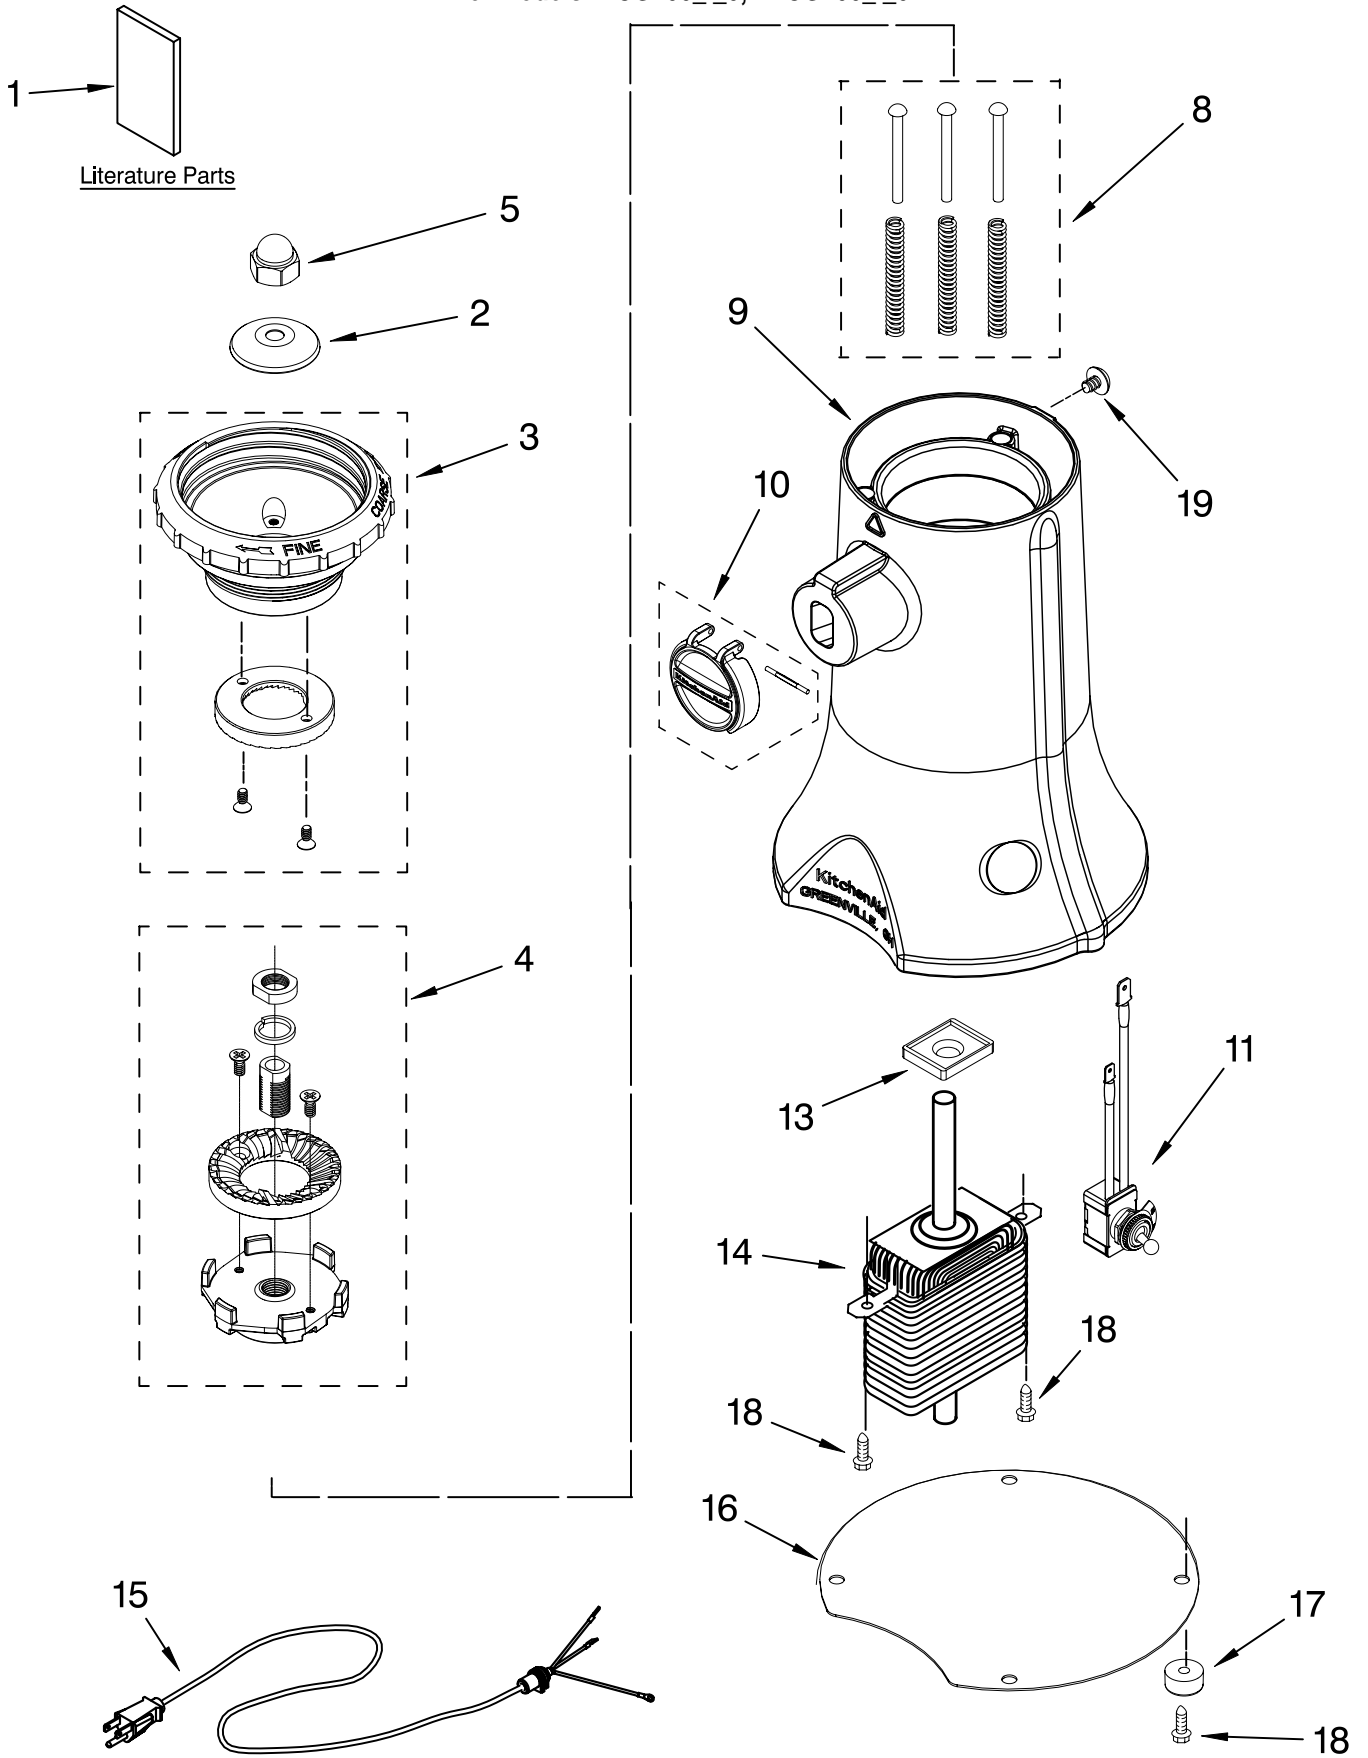

----- Manual continues below -----

PARTS LIST

for

KitchenAid®

COFFEE MILL

MODELS:

KCG200WH0 (White)
KCG200BU0 (Cobalt Blue)
KCG200ER0 (Empire Red)
KCG200OB0 (Onyx Black)
KCG200MC0 (Metallic Chrome)
KCG200TG0 (Tangerine)
KCG200PK0 (Pink)
4KCG200WH0 (White)
4KCG200BU0 (Cobalt Blue)
4KCG200ER0 (Empire Red)
4KCG200OB0 (Onyx Black)
4KCG200MC0 (Metallic Chrome)
4KCG200PK0 (Pink)

FOR CUSTOMER SATISFACTION ALWAYS USE
FACTORY SPECIFICATION PARTS

UNIT PARTS

For Models: KCG200__0, 4KCG200__0

FOR ORDERING INFORMATION REFER TO PARTS PRICE LIST

UNIT PARTS

For Models: KCG200__0, 4KCG200__0

Illus. No.	Part No.	DESCRIPTION
1		Literature
	9707030	Use & Care Guide
	8204548	Repair Parts List
2	9707015	Guard, Finger
3	9707037	Support, Jar Asm
4	9707036	Support, Lower Burr Assembly
5	9707016	Nut, Acorn
8	9707018	Spring/Plunger Assembly
9		Housing, Motor
	9707008	White
	9707009	Cobalt Blue
	9707010	Empire Red
	9707011	Onyx Black
	9707040	Metallic Chrome
	9708164	Tangerine
	9708165	Pink
10	9707019	Door, Hub
11	9707052	Switch, Toggle Wire
13	9707023	Gasket, Motor
14	9707012	Motor
15		Cord, Power
	9707025	White
	9707034	Black
16	9707049	Plate, Bottom
17	9707022	Foot, Rubber
18	303921	Screw
19	9707039	Screw

FOR ORDERING INFORMATION REFER TO PARTS PRICE LIST

JAR ASSEMBLY

For Models: KCG200__0, 4KCG200__0

Illus. No.	Part No.	DESCRIPTION
1	9707003	Lid
2	9707004	Jar
3	9707014	Gasket, Jar
5	9707006	Glass, Measuring
6	9707038	Jar Assembly Complete
7	9707032	Brush, Cleaning