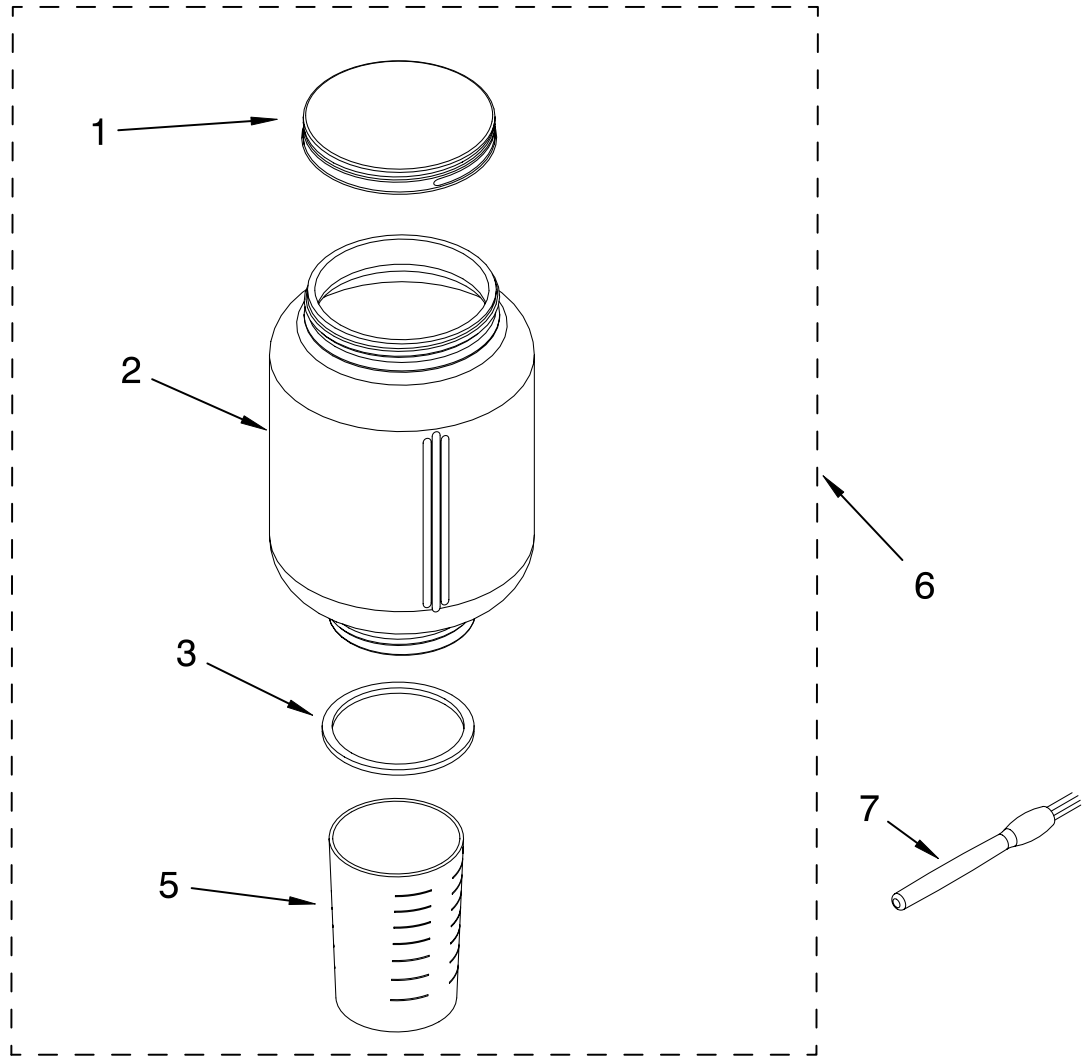

JAR ASSEMBLY

FOR MODELS: KCG200__1, 4KCG200__1

Illus. No.	Part No.	DESCRIPTION
1	9707003	Lid
2	9707004	Jar
3	9707014	Gasket, Jar
5	9707006	Glass, Measuring
6	9707038	Jar Assembly Complete
7	9708809	Brush, Cleaning

FOR ORDERING INFORMATION REFER TO PARTS PRICE LIST