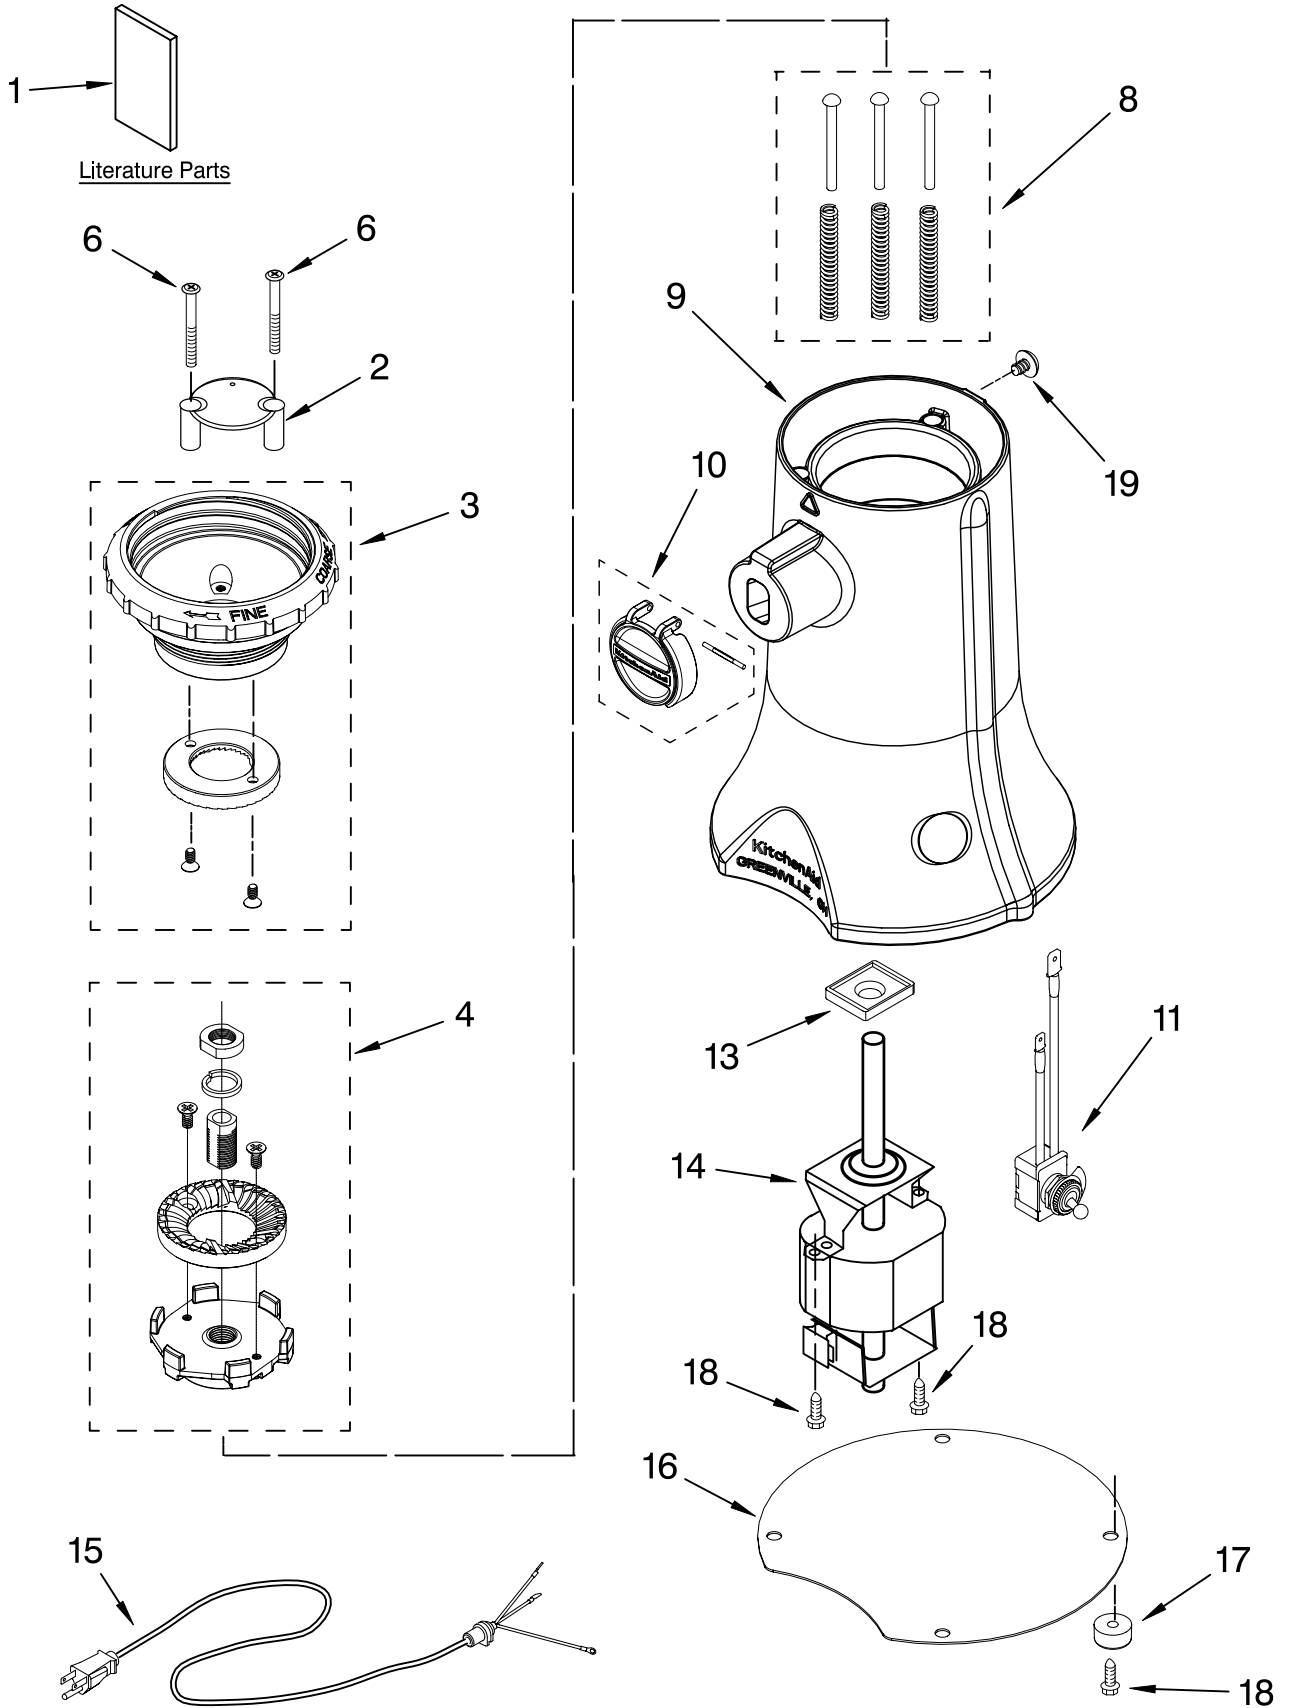

UNIT PARTS

FOR MODELS: KCG200__1, 4KCG200__1

Literature Parts

FOR ORDERING INFORMATION REFER TO PARTS PRICE LIST

UNIT PARTS

FOR MODELS: KCG200__1, 4KCG200__1

Illus. No.	Part No.	DESCRIPTION
1		Literature Parts Use & Care Guide
	9707030	US
	8211956	Repair Parts List
2	9708807	Guard, Finger
3	9707037	Support, Jar Asm
4	9707092	Support & Burr Assembly
6	9707095	Screw, Finger Grd
8	9707018	Plunger Spring Asm
9		Housing, Motor
	9707008	White
	9707009	Cobalt Blue
	9707010	Empire Red
	9707011	Onyx Black
	9707040	Metallic Chrome
	9708164	Tangerine
	9708165	Pink
	9709844	Blue Willow
	9709845	Gloss Cinnamon
10	9707019	Door Hub
11	9707052	Switch, Toggle
13	9707023	Gasket, Motor
14	9707012	Motor
15		Cord, Power
	9707025	White
	9707034	Black
16	9707049	Plate, Bottom
17	9707022	Foot, Rubber
18	303921	Screw
19	9707096	Screw, Locking

FOR ORDERING INFORMATION REFER TO PARTS PRICE LIST