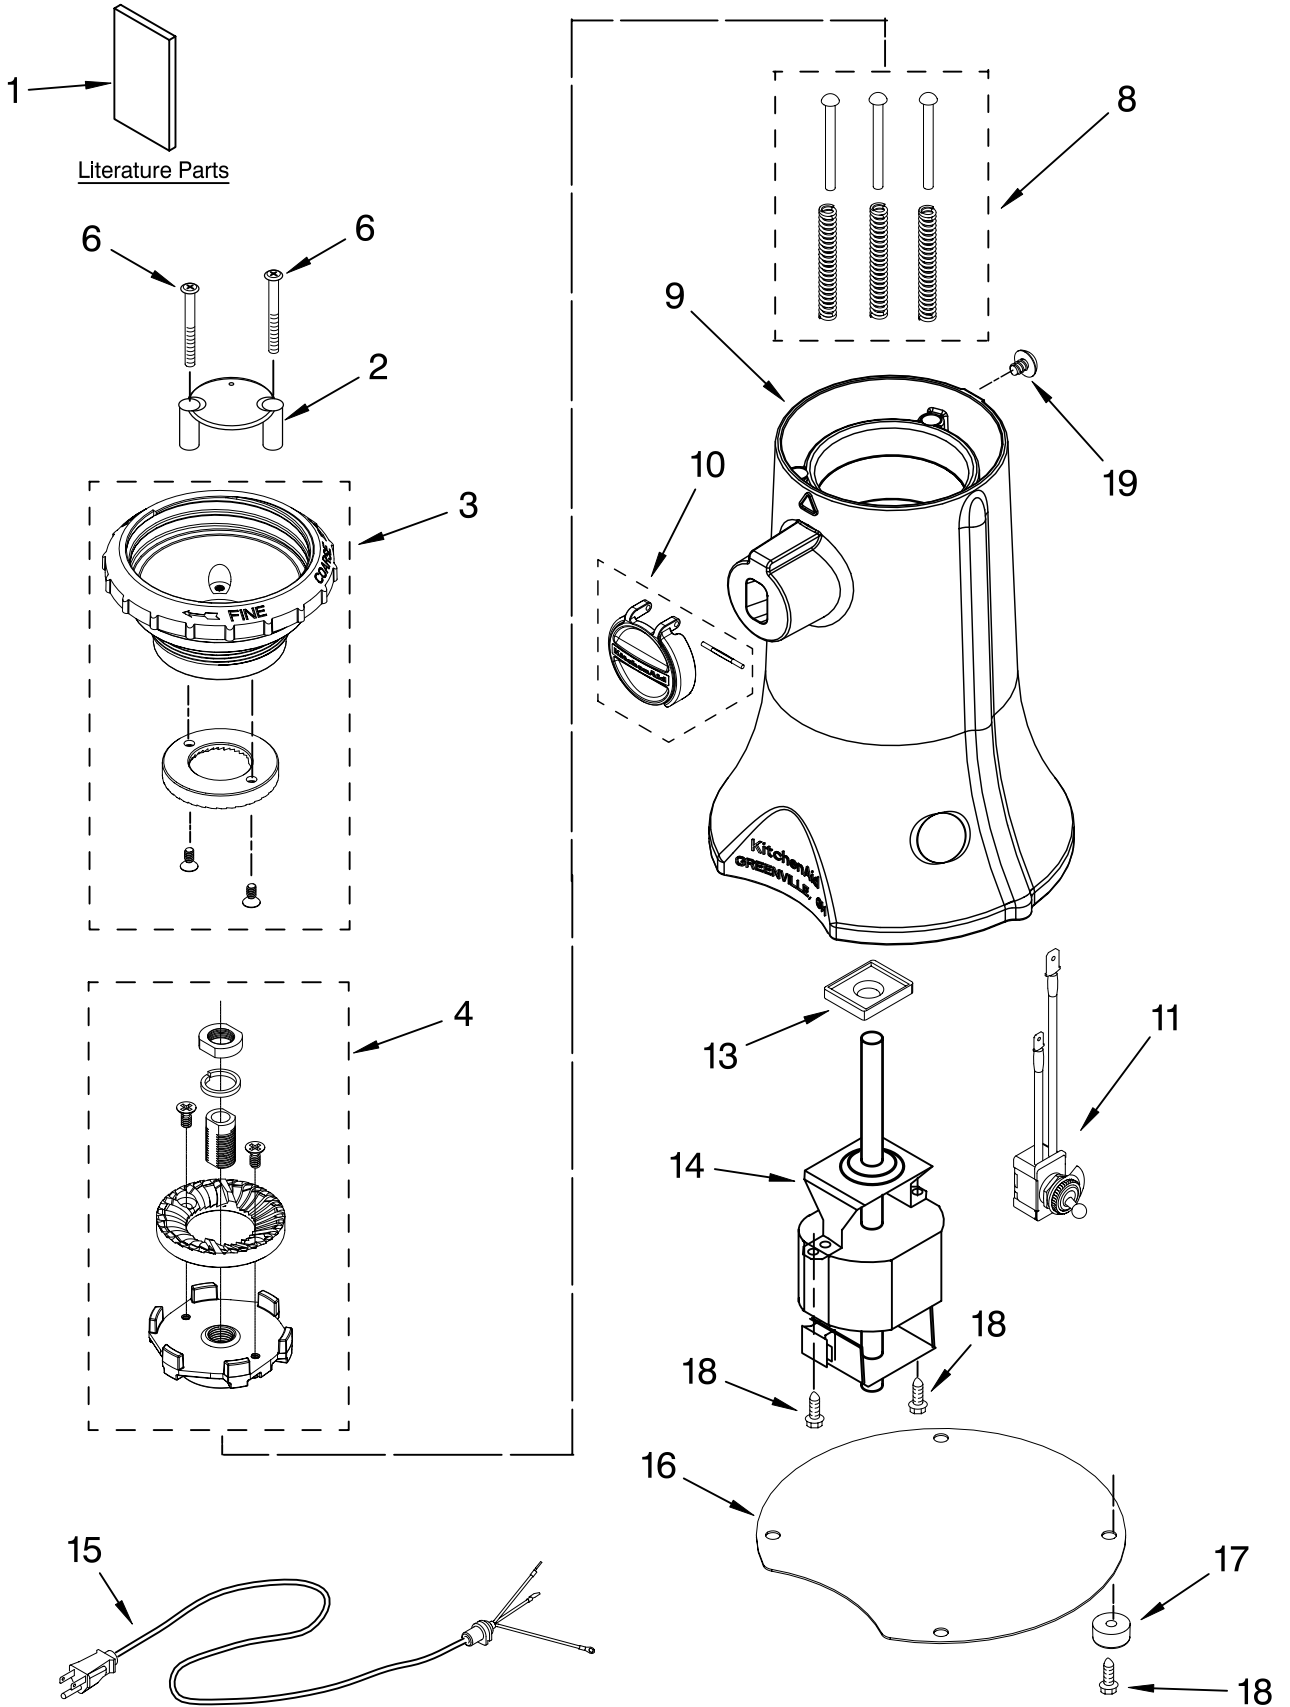

UNIT PARTS

FOR MODELS: KCG200__1, 4KCG200__1

FOR ORDERING INFORMATION REFER TO PARTS PRICE LIST

UNIT PARTS

FOR MODELS: KCG200__1, 4KCG200__1

Illus. No.	Part No.	DESCRIPTION
1		Literature Parts Use & Care Guide
	9707030	US
	8211956	Repair Parts List
2	9708807	Guard, Finger
3	9707037	Support, Jar Asm
4	9707092	Support & Burr Assembly
6	9707095	Screw, Finger Grd
8	9707018	Plunger Spring Asm
9		Housing, Motor
	9707008	White
	9707009	Cobalt Blue
	9707010	Empire Red
	9707011	Onyx Black
	9707040	Metallic Chrome
	9708164	Tangerine
	9708165	Pink
	9709844	Blue Willow
	9709845	Gloss Cinnamon
10	9707019	Door Hub
11	9707052	Switch, Toggle
13	9707023	Gasket, Motor
14	9707012	Motor
15		Cord, Power
	9707025	White
	9707034	Black
16	9707049	Plate, Bottom
17	9707022	Foot, Rubber
18	303921	Screw
19	9707096	Screw, Locking