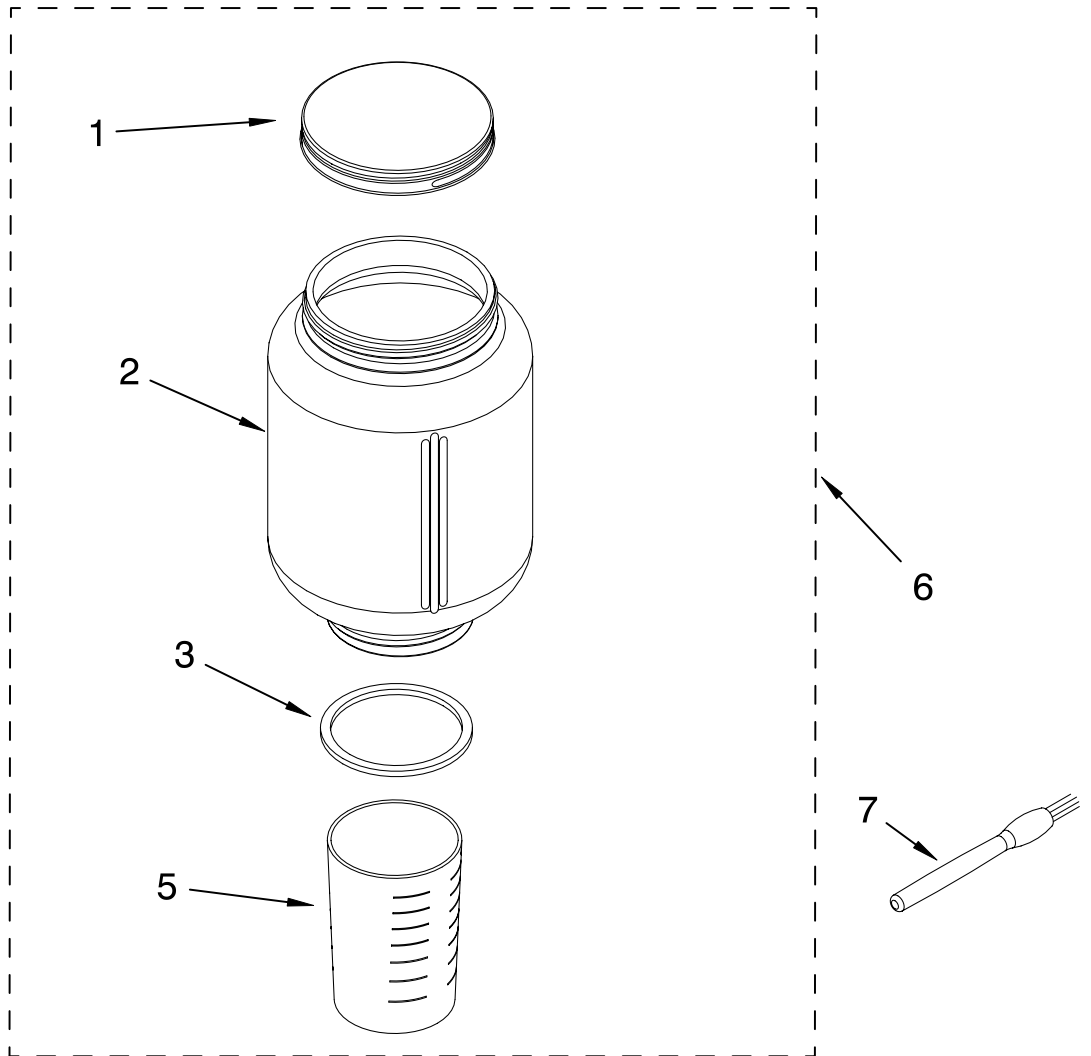

JAR ASSEMBLY

FOR MODELS: KCG200__1, 4KCG200__1

Illus. No.	Part No.	DESCRIPTION
1	9707003	Lid
2	9707004	Jar
3	9707014	Gasket, Jar
5	9707006	Glass, Measuring
6	9707038	Jar Assembly Complete
7	9708809	Brush, Cleaning

FOR ORDERING INFORMATION REFER TO PARTS PRICE LIST