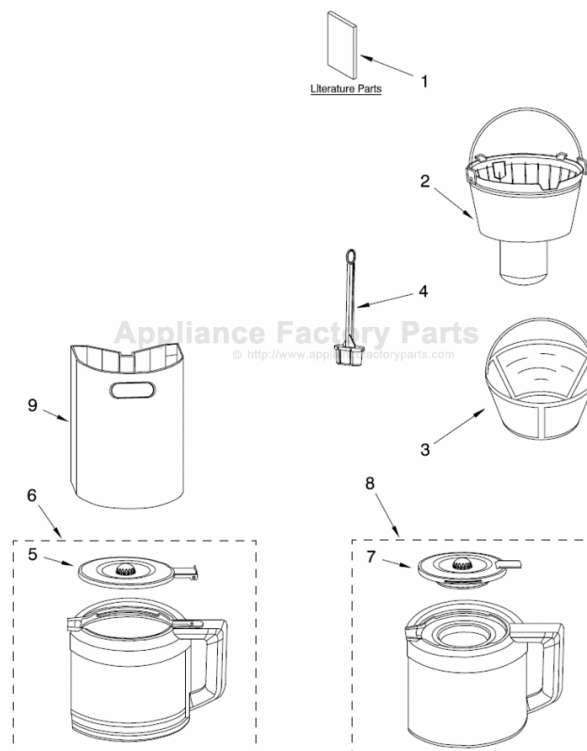

This Owner's Manual is provided and hosted by Appliance Factory Parts.

KITCHENAID KCM111OB0 Owner's Manual

[Shop genuine replacement parts for KITCHENAID
KCM111OB0](#)

CARAFE AND FILTER PARTS For Models: KCM111_0, KCM112_0

[Find Your KITCHENAID Small Appliance Parts - Select From 538 Models](#)

----- Manual continues below -----

PARTS LIST

for

KitchenAid®

PLATFORM 1 – COFFEE MAKER

12 CUP – GLASS CARAFE

10 CUP – THERMAL CARAFE

Illus. No.	Part No.	DESCRIPTION
------------	----------	-------------

- | | | |
|---|-----------|--------------------------|
| 1 | | Literature Parts |
| | W10321646 | Guide, Use & Care |
| | W10331770 | Repair Parts List |
| 2 | W10325897 | Basket, Brew |
| 3 | W10327039 | Filter, Goldtone |
| 4 | W10327041 | Filter, Water |
| 5 | | Lid, Glass Carafe |
| | W10327042 | Onyx Black |
| 6 | | Carafe, Glass Assy |
| | W10327043 | Onyx Black |
| 7 | | Lid, Thermal Carafe |
| | W10327044 | Onyx Black |
| 8 | | Carafe, Thermal Assembly |
| | W10327045 | Onyx Black |
| 9 | | Tank, Water Assy |
| | W10327046 | 12 Cup |
| | W10327047 | 10 Cup |