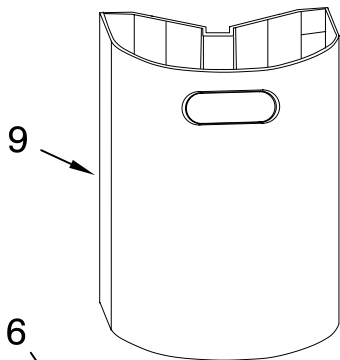

MODELS:

KCM1110B0 (Glass-Onyx Black)

KCM1120B0 (Thermal-Onyx Black)

**FOR CUSTOMER SATISFACTION ALWAYS USE
FACTORY SPECIFICATION PARTS**

KITCHENAID

ST. JOSEPH MICHIGAN 49085

CARAFE AND FILTER PARTS

For Models: KCM111_0, KCM112_0

Illus. No.	Part No.	DESCRIPTION
------------	----------	-------------

- | | | |
|---|-----------|--------------------------|
| 1 | | Literature Parts |
| | W10321646 | Guide, Use & Care |
| | W10331770 | Repair Parts List |
| 2 | W10325897 | Basket, Brew |
| 3 | W10327039 | Filter, Goldtone |
| 4 | W10327041 | Filter, Water |
| 5 | | Lid, Glass Carafe |
| | W10327042 | Onyx Black |
| 6 | | Carafe, Glass Assy |
| | W10327043 | Onyx Black |
| 7 | | Lid, Thermal Carafe |
| | W10327044 | Onyx Black |
| 8 | | Carafe, Thermal Assembly |
| | W10327045 | Onyx Black |
| 9 | | Tank, Water Assy |
| | W10327046 | 12 Cup |
| | W10327047 | 10 Cup |