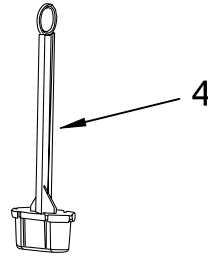

Illus. No.	Part No.	DESCRIPTION
------------	----------	-------------

- | | | |
|---|-----------|--------------------------|
| 1 | | Literature Parts |
| | W10321646 | Guide, Use & Care |
| | W10331770 | Repair Parts List |
| 2 | W10325897 | Basket, Brew |
| 3 | W10327039 | Filter, Goldtone |
| 4 | W10327041 | Filter, Water |
| 5 | | Lid, Glass Carafe |
| | W10327042 | Onyx Black |
| 6 | | Carafe, Glass Assy |
| | W10327043 | Onyx Black |
| 7 | | Lid, Thermal Carafe |
| | W10327044 | Onyx Black |
| 8 | | Carafe, Thermal Assembly |
| | W10327045 | Onyx Black |
| 9 | | Tank, Water Assy |
| | W10327046 | 12 Cup |
| | W10327047 | 10 Cup |