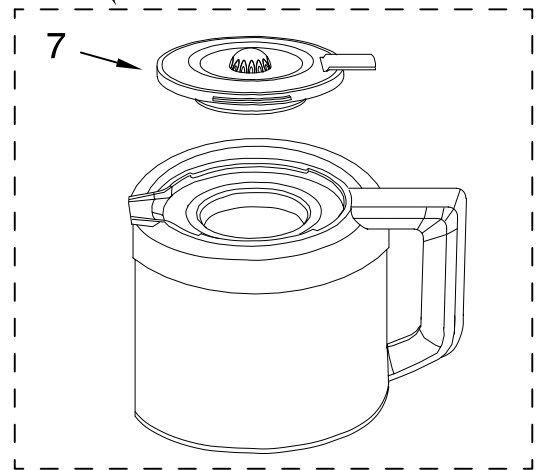

CARAFE AND FILTER PARTS

For Models: KCM111_0, KCM112_0

Illus. No.	Part No.	DESCRIPTION

1		Literature Parts
	W10321646	Guide, Use & Care
	W10331770	Repair Parts List
2	W10325897	Basket, Brew
3	W10327039	Filter, Goldtone
4	W10327041	Filter, Water
5		Lid, Glass Carafe
	W10327042	Onyx Black
6		Carafe, Glass Assy
	W10327043	Onyx Black
7		Lid, Thermal Carafe
	W10327044	Onyx Black
8		Carafe, Thermal Assembly
	W10327045	Onyx Black
9		Tank, Water Assy
	W10327046	12 Cup
	W10327047	10 Cup

6

8

FOR ORDERING INFORMATION REFER TO PARTS PRICE LIST