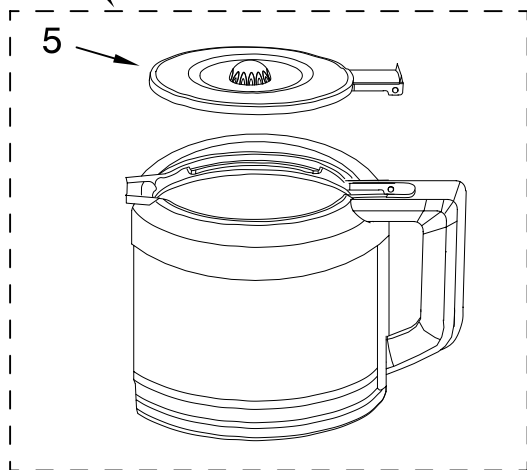

CARAFE AND FILTER PARTS

For Models: KCM111_0, KCM112_0

Illus. No.	Part No.	DESCRIPTION

1		Literature Parts
	W10321646	Guide, Use & Care
	W10331770	Repair Parts List
2	W10325897	Basket, Brew
3	W10327039	Filter, Goldtone
4	W10327041	Filter, Water
5		Lid, Glass Carafe
	W10327042	Onyx Black
6		Carafe, Glass Assy
	W10327043	Onyx Black
7		Lid, Thermal Carafe
	W10327044	Onyx Black
8		Carafe, Thermal Assembly
	W10327045	Onyx Black
9		Tank, Water Assy
	W10327046	12 Cup
	W10327047	10 Cup

6

8

FOR ORDERING INFORMATION REFER TO PARTS PRICE LIST