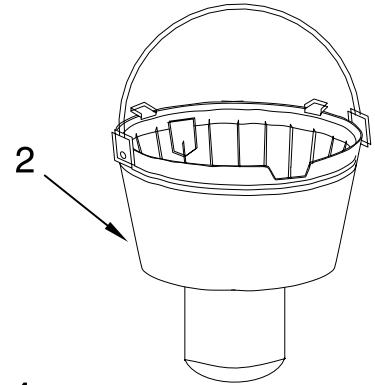

Illus. No.	Part No.	DESCRIPTION
------------	----------	-------------

- | | | |
|---|-----------|--------------------------|
| 1 | | Literature Parts |
| | W10321646 | Guide, Use & Care |
| | W10331770 | Repair Parts List |
| 2 | W10325897 | Basket, Brew |
| 3 | W10327039 | Filter, Goldtone |
| 4 | W10327041 | Filter, Water |
| 5 | | Lid, Glass Carafe |
| | W10327042 | Onyx Black |
| 6 | | Carafe, Glass Assy |
| | W10327043 | Onyx Black |
| 7 | | Lid, Thermal Carafe |
| | W10327044 | Onyx Black |
| 8 | | Carafe, Thermal Assembly |
| | W10327045 | Onyx Black |
| 9 | | Tank, Water Assy |
| | W10327046 | 12 Cup |
| | W10327047 | 10 Cup |